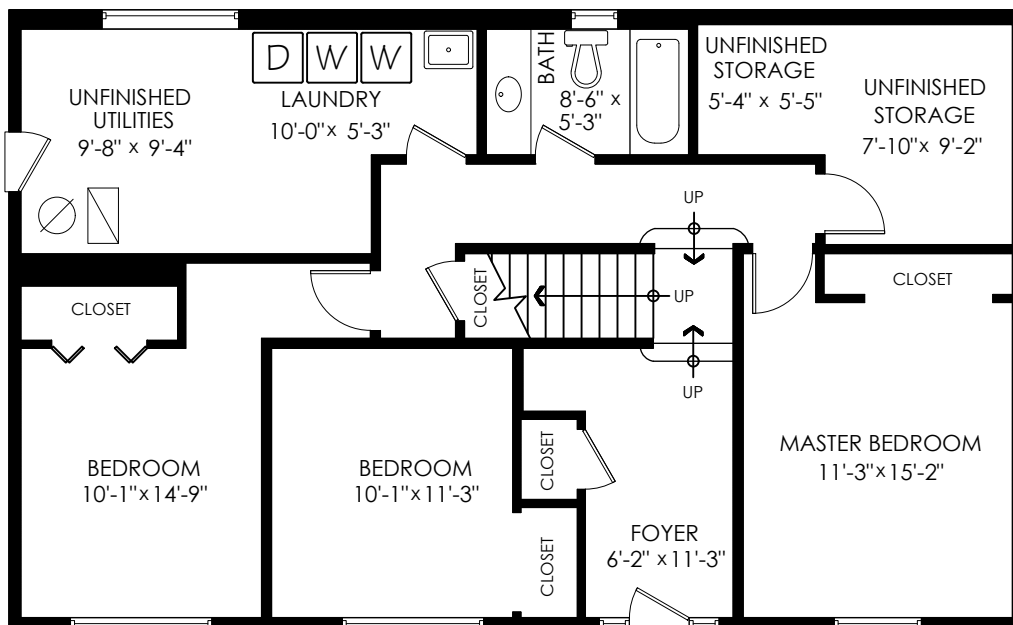

MONIQUE BADUN | KIM CRAIG | VITO LONGO

604.632.3322 | 604.764.7213 | 604.377.2272

monique@moniquebadun.com | krcraig@sothebysrealty.ca | vlongo@sothebysrealty.ca

Main Floor: 1,085 sq.ft.
Lower Floor: 1,099 sq.ft.
Total: 2,184 sq.ft.

Balcony: 195 sq.ft.

**Colleen Burke
Photography**