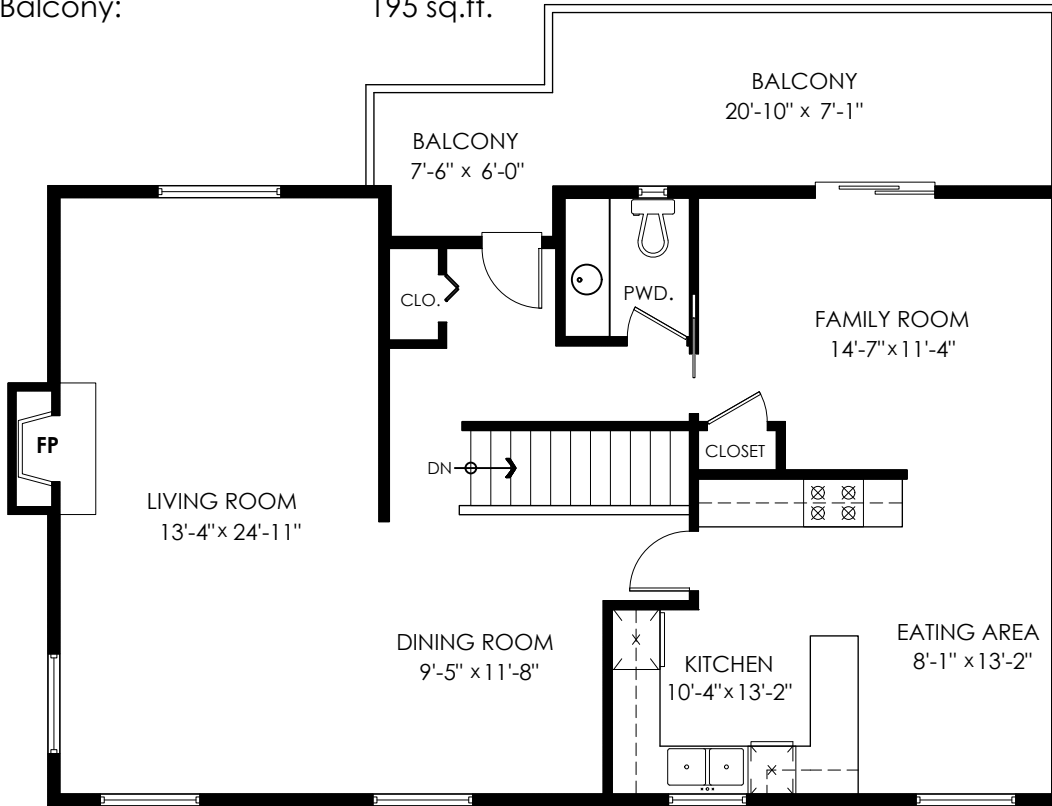

MONIQUE BADUN | KIM CRAIG | VITO LONGO

604.632.3322 | 604.764.7213 | 604.377.2272

monique@moniquebadun.com | krcraig@sothebysrealty.ca | vlongo@sothebysrealty.ca

Main Floor: 1,085 sq.ft.
Lower Floor: 1,099 sq.ft.
Total: 2,184 sq.ft.

Balcony: 195 sq.ft.

**Colleen Burke
Photography**