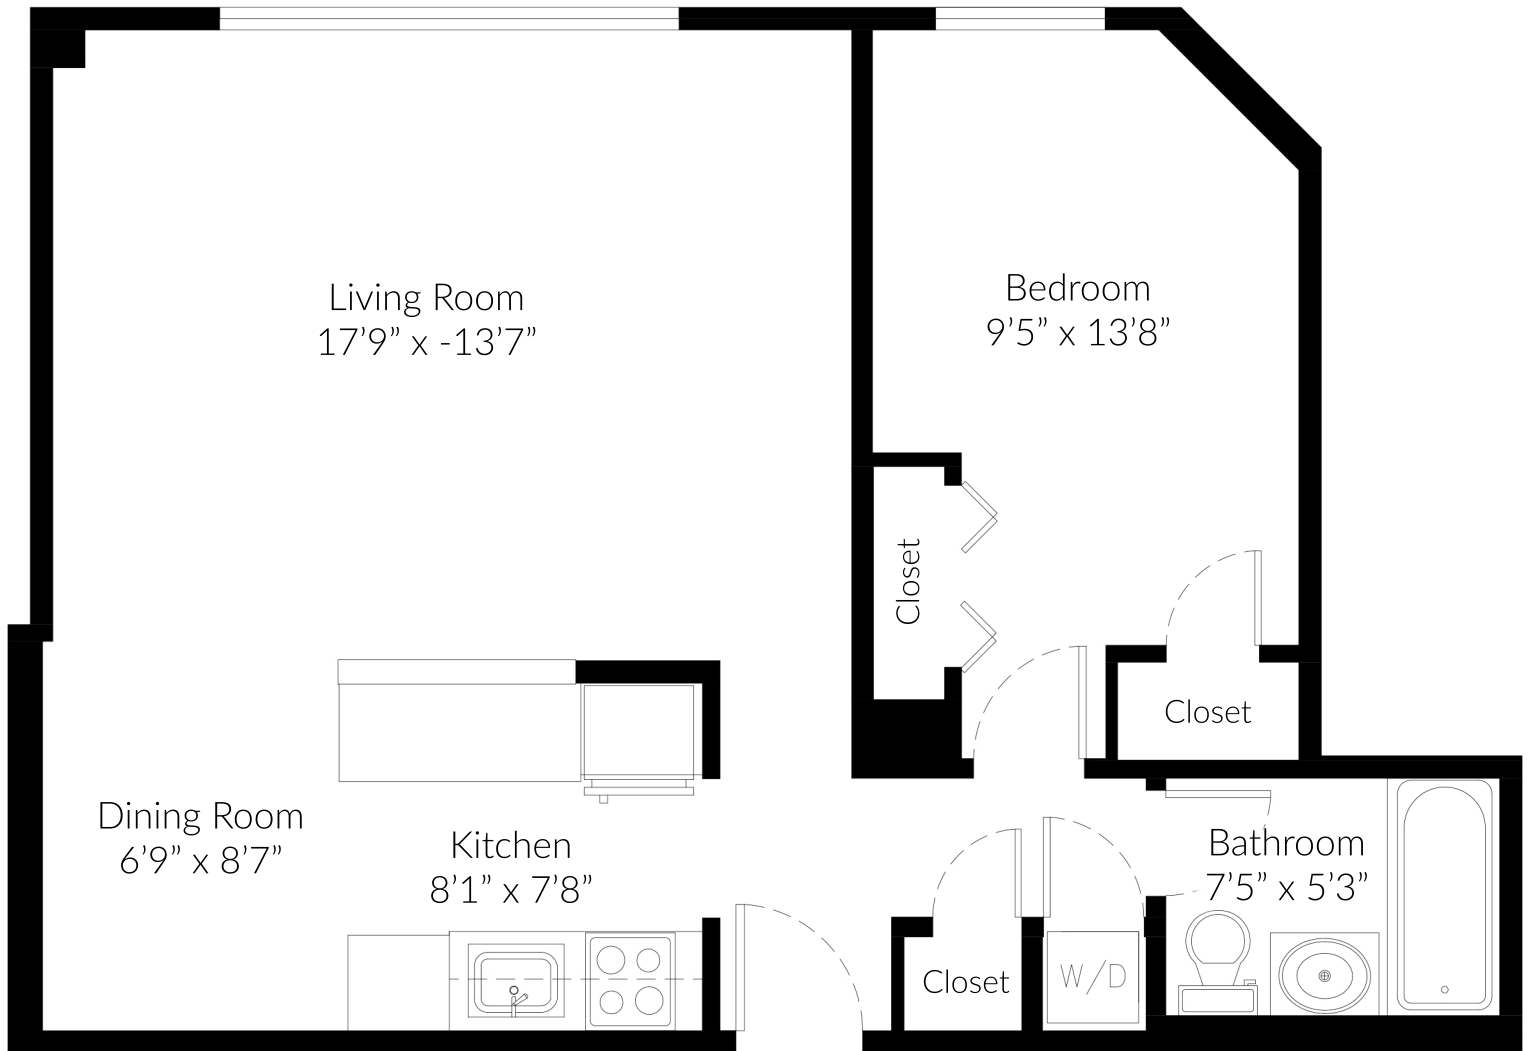

#318 - 2890 Point Grey Road,
Vancouver, B.C.

Sotheby's | Canada
INTERNATIONAL REALTY

MONIQUE BADUN | KIM CRAIG | VITO LONGO

Main Floor: 697 sq.ft.

Main Floor: 697 sq.ft
Ceiling Height - 9ft

Scale

ALL IN ONE
PRODUCTIONS

Measured on: May 1, 2021

The floor plan is not suitable for architectural/construction purposes and is covered under E&O. © All in One Productions Incorporated 2021.
Users shall not publish and distribute such material (in whole or in part) and/or incorporate it in other works of any form.

NORTH