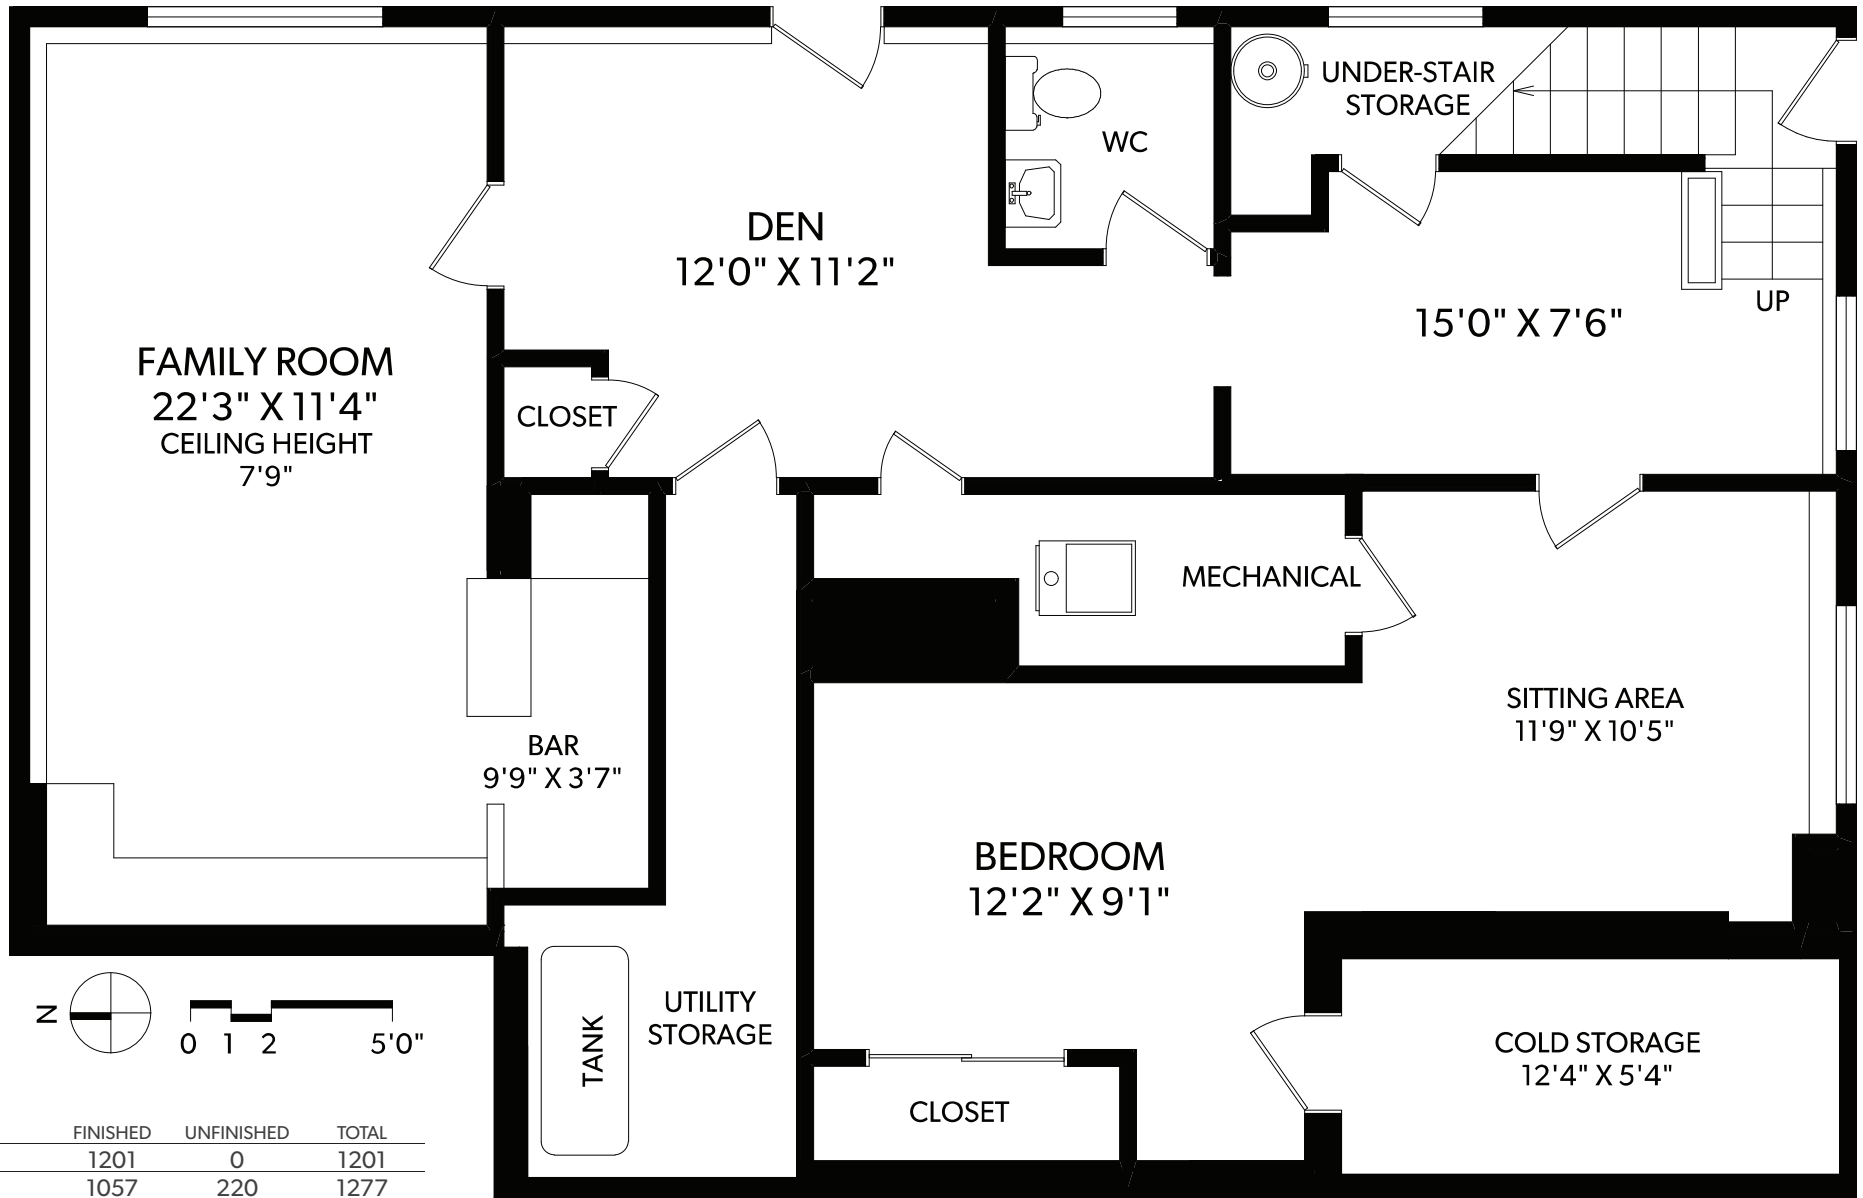

MAIN FLOOR

FLOOR	FINISHED	UNFINISHED	TOTAL
MAIN	1201	0	1201
LOWER	1057	220	1277
TOTAL	2258	220	2478

REAL FOTO **2809 SHAKESPEARE STREET**
 DOCUMENT PREPARED FOR THE EXCLUSIVE USE OF
CHERYL BARNES

250-388-6998
 ORDERS@REALFOTO.CA MEASURED 08/28/2018 BY CLAY OVINGE

All information furnished regarding this property is from sources deemed reliable but no warranty or representation is made to the accuracy thereof.

LOWER FLOOR

FLOOR	FINISHED	UNFINISHED	TOTAL
MAIN	1201	0	1201
LOWER	1057	220	1277
TOTAL	2258	220	2478