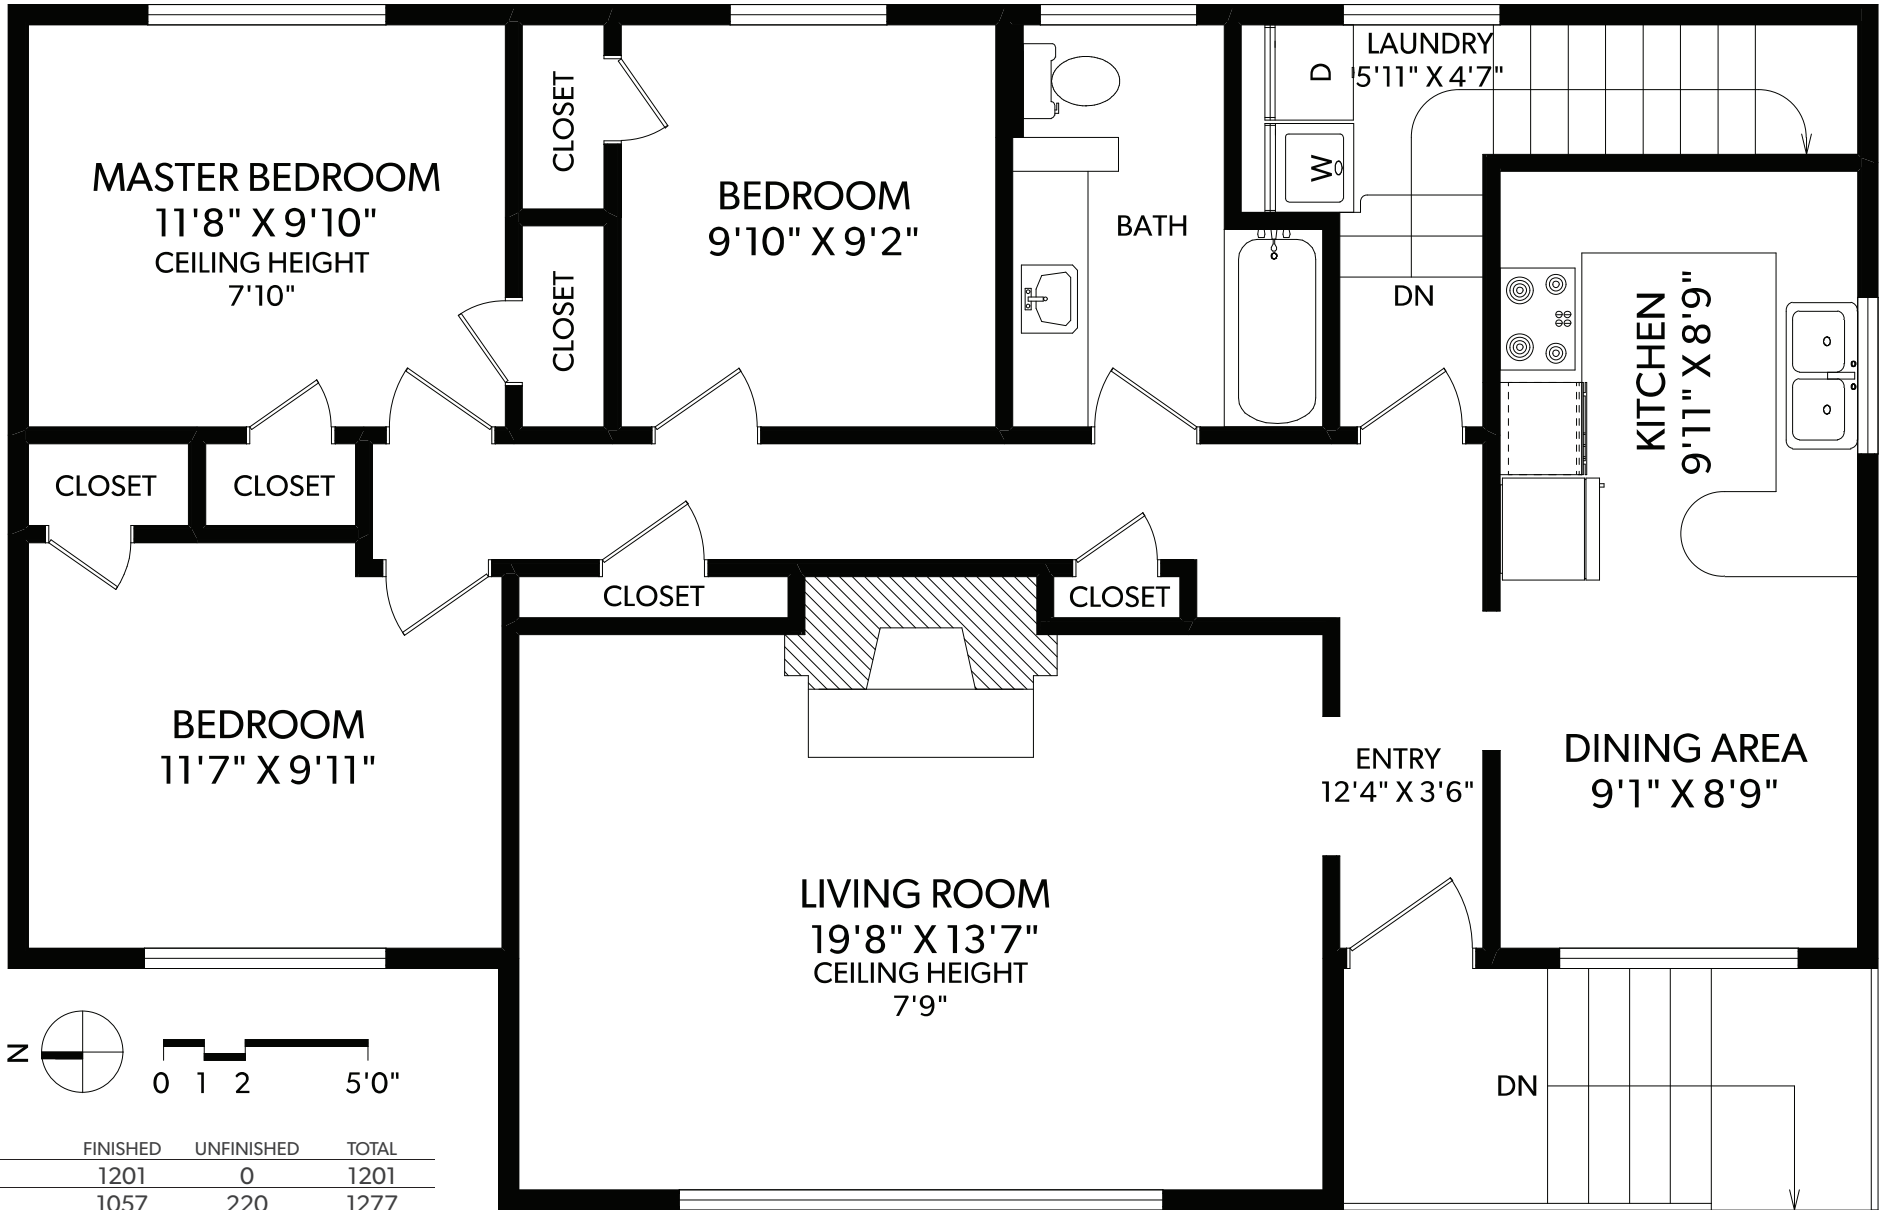

MAIN FLOOR

FLOOR	FINISHED	UNFINISHED	TOTAL
MAIN	1201	0	1201
LOWER	1057	220	1277
TOTAL	2258	220	2478

REAL FOTO **2809 SHAKESPEARE STREET**
 DOCUMENT PREPARED FOR THE EXCLUSIVE USE OF
CHERYL BARNES

250-388-6998
 ORDERS@REALFOTO.CA MEASURED 08/28/2018 BY CLAY OVINGE

All information furnished regarding this property is from sources deemed reliable but no warranty or representation is made to the accuracy thereof.

LOWER FLOOR

FLOOR	FINISHED	UNFINISHED	TOTAL
MAIN	1201	0	1201
LOWER	1057	220	1277
TOTAL	2258	220	2478