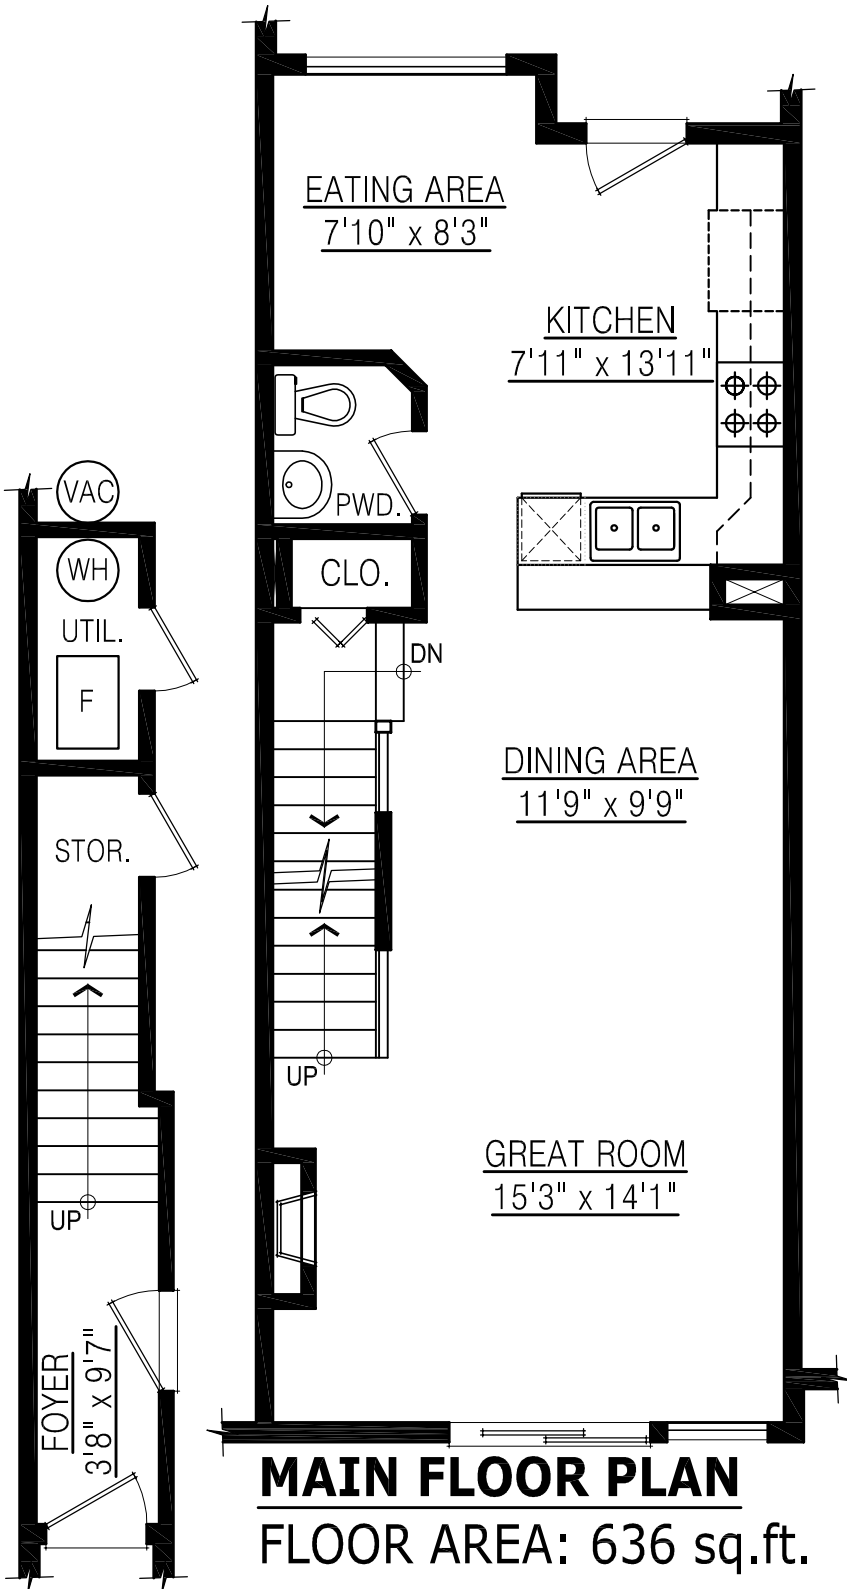

Lower Floor: \*121 sq. ft.

Main Floor: 636 sq. ft.

Upper Floor: \*627 sq. ft.

Total: \*1,384 sq. ft.

\*As per Strata Plan documentation.

**MAIN FLOOR PLAN**  
FLOOR AREA: 636 sq.ft.

**UPPER FLOOR PLAN**  
FLOOR AREA: \*627 sq.ft.

**LOWER FLOOR PLAN**  
FLOOR AREA: \*121 sq.ft.