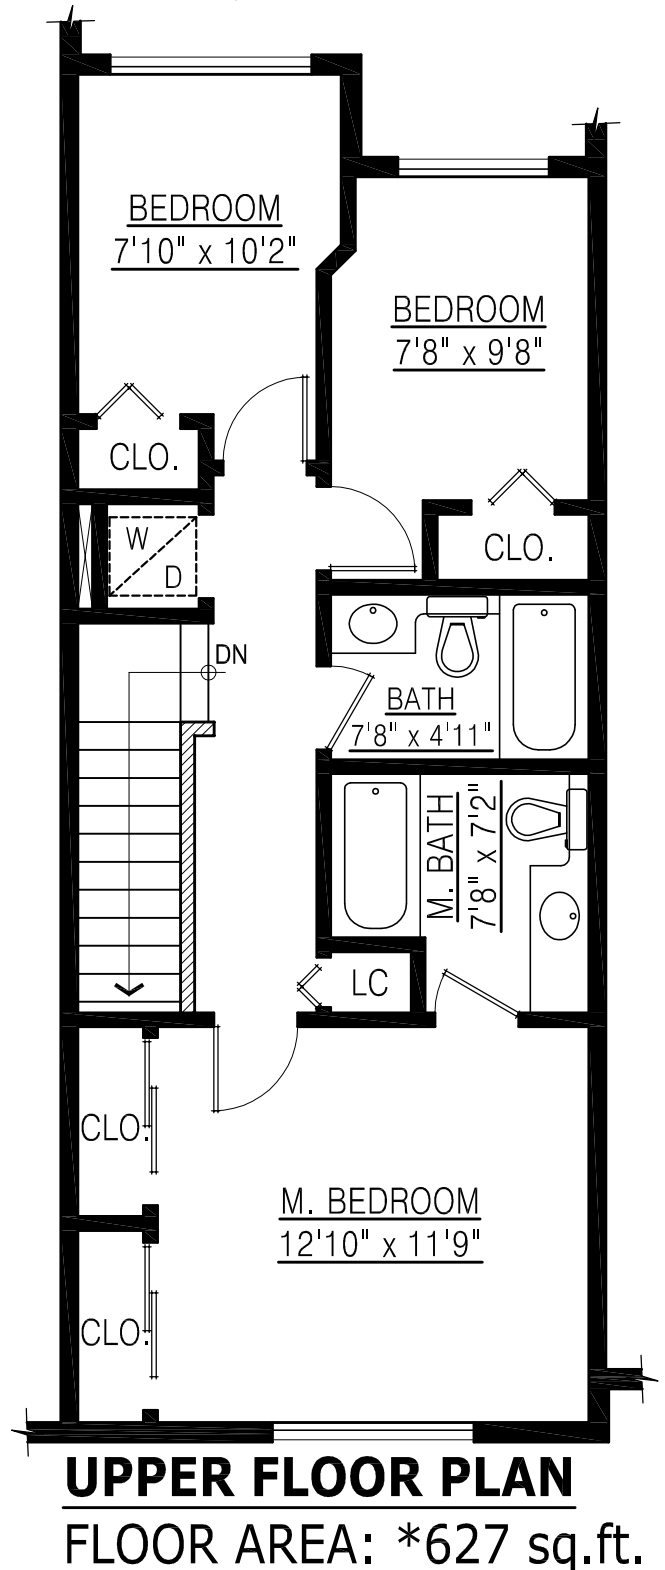

Lower Floor: \*121 sq. ft.

Main Floor: 636 sq. ft.

Upper Floor: \*627 sq. ft.

Total: \*1,384 sq. ft.

\*As per Strata Plan documentation.

**MAIN FLOOR PLAN**  
FLOOR AREA: 636 sq.ft.

**UPPER FLOOR PLAN**  
FLOOR AREA: \*627 sq.ft.

**LOWER FLOOR PLAN**  
FLOOR AREA: \*121 sq.ft.