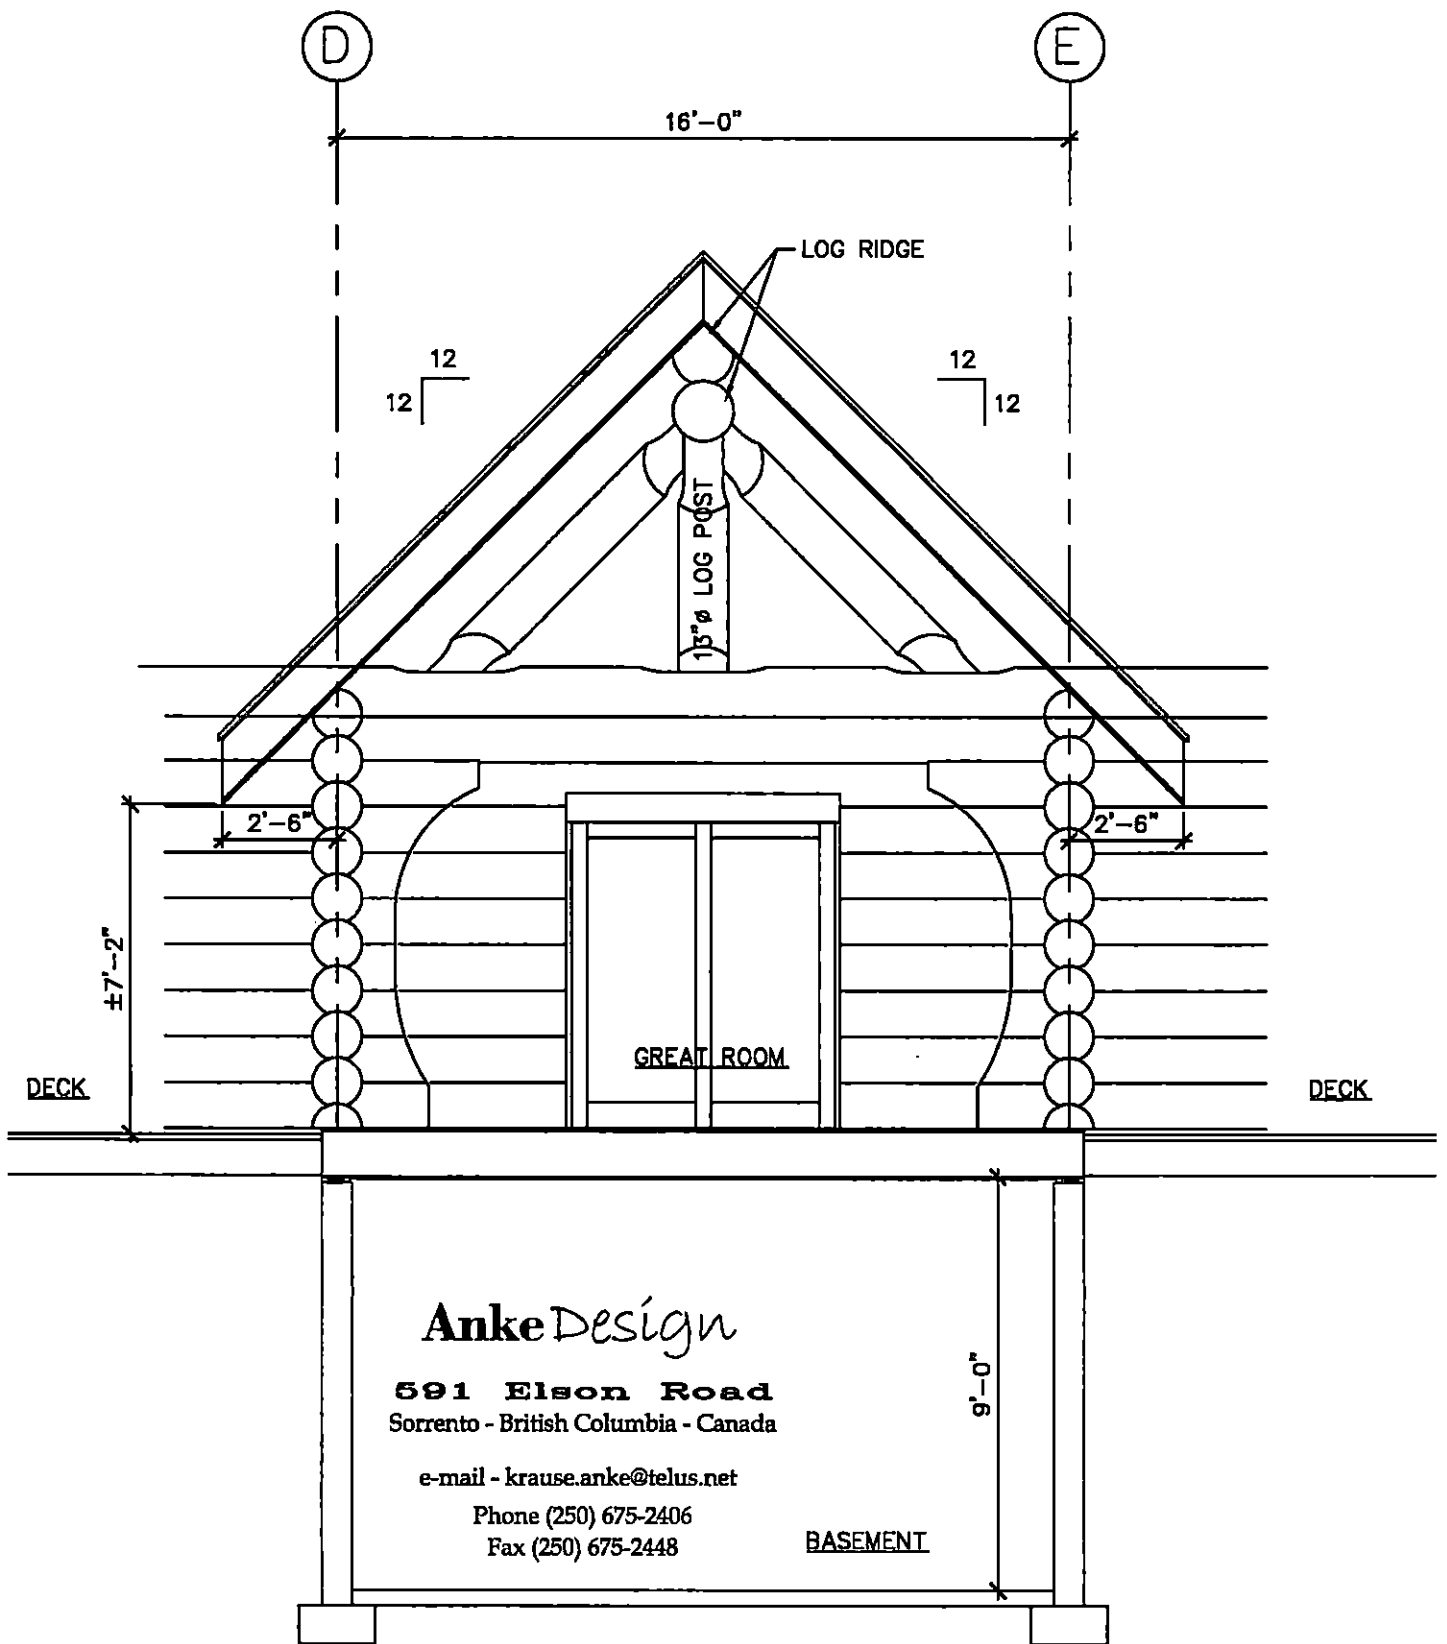

Anke Design

591 Elson Road
Sorrento - British Columbia - Canada

e-mail - krause.anke@telus.net

Phone (250) 675-2406

Fax (250) 675-2448

BASEMENT