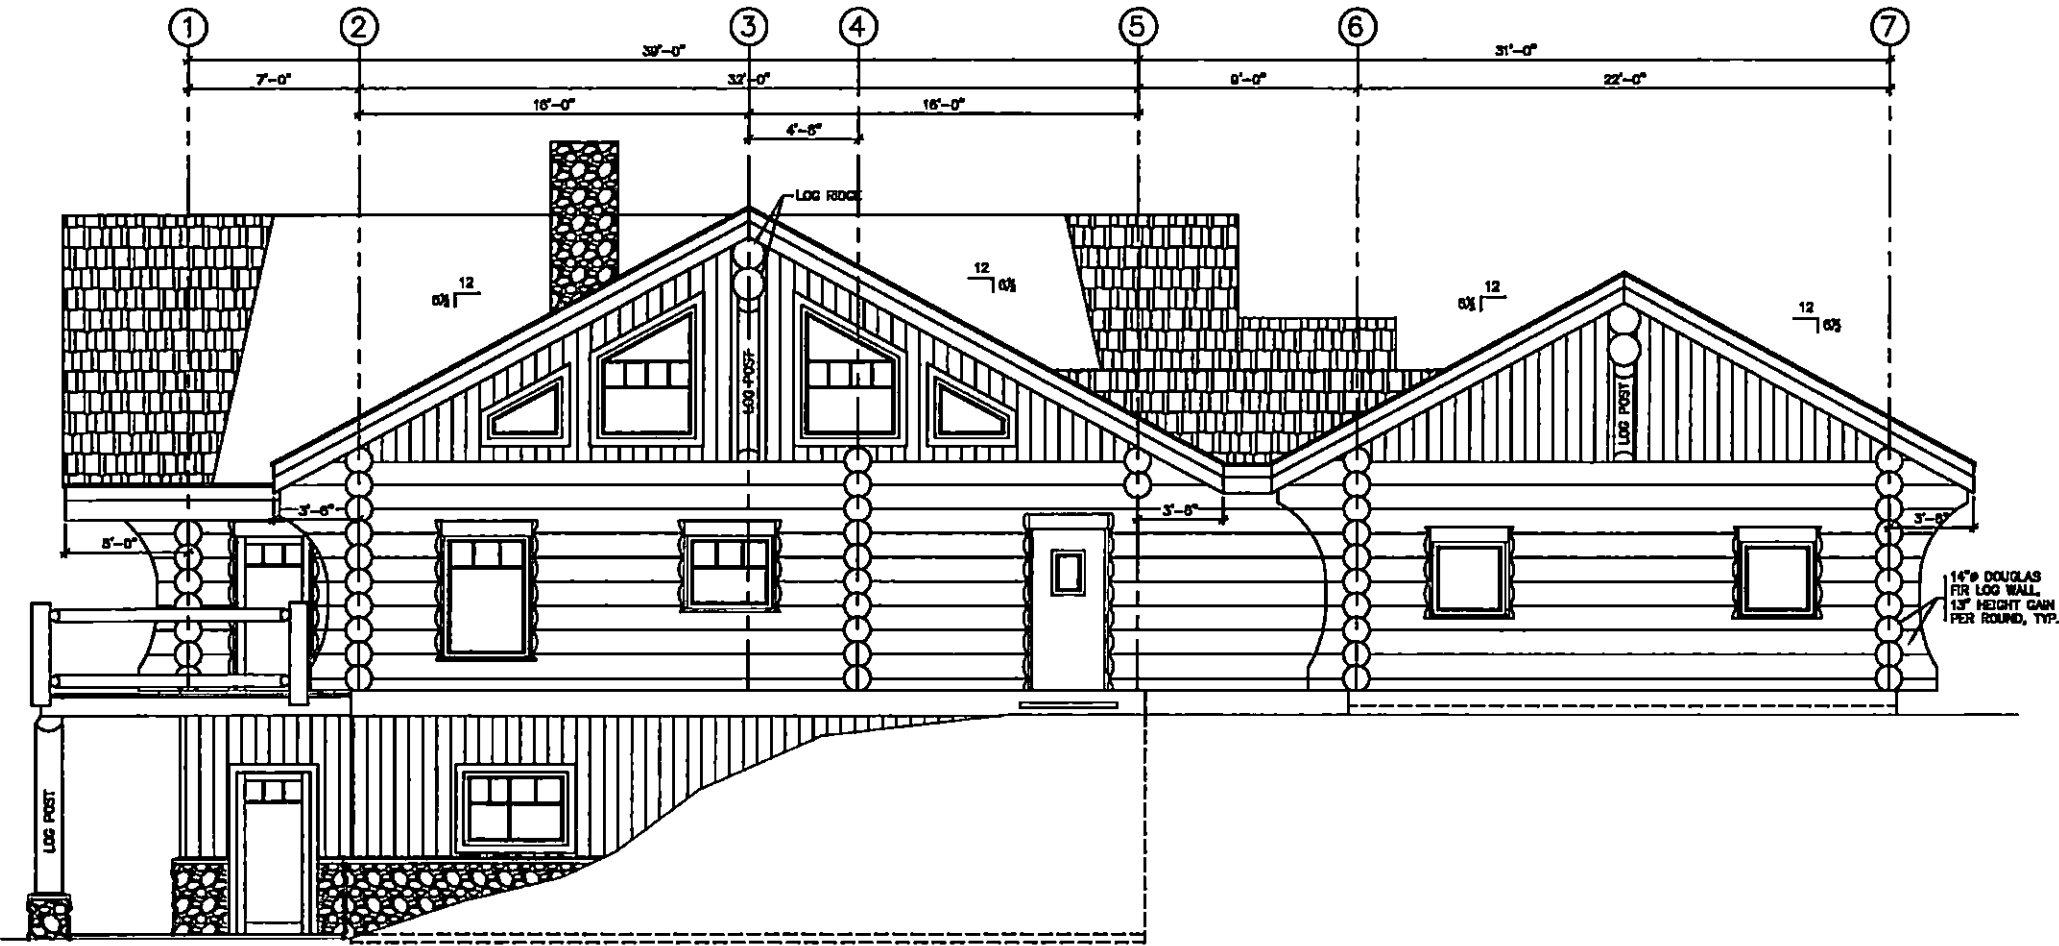

Anke Design
691 Blixon Road
Sorrento - British Columbia - Canada
e-mail - kause.anke@telus.net
Phone (250) 675-2406
Fax (250) 675-2468

142 Davy Road, Murre B.C., V0E 2K0
Ph / Fax (250) 833-8800

**CAYER/ BOUCHARD RESIDENCE
NORTH-WEST ELEVATION**

15 OCTOBER 2007 NOT TO SCALE