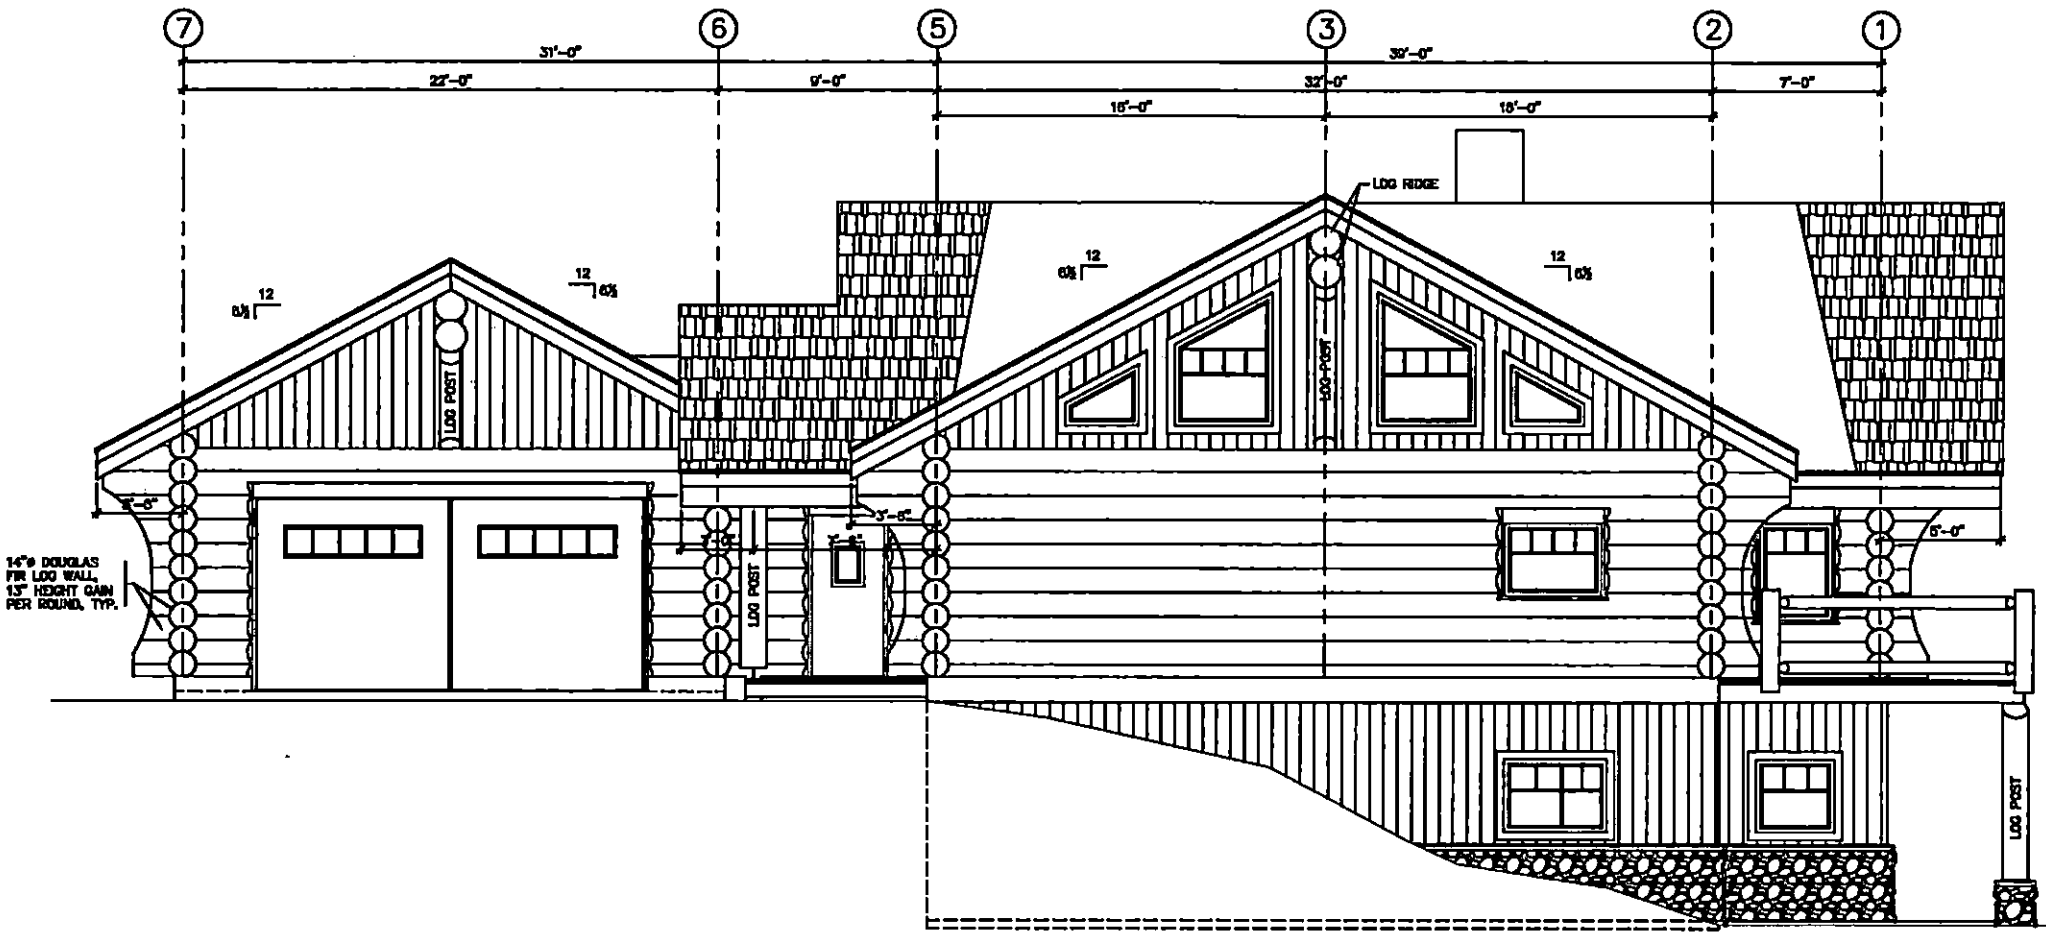

Anke Design
501 Eison Road
Sorrento - British Columbia - Canada
e-mail - kkruse.anke@telmar.net
Phone (250) 675-2406
Fax (250) 675-2443

LEATHERWOOD LOG HOMES LTD.
142 Davy Road, Mico B.C., V0E 2X0
Pb/ Fax (250) 838-0800

CAYER/ BOUCHARD RESIDENCE
SOUTH-EAST ELEVATION
15 OCTOBER 2007 NOT TO SCALE