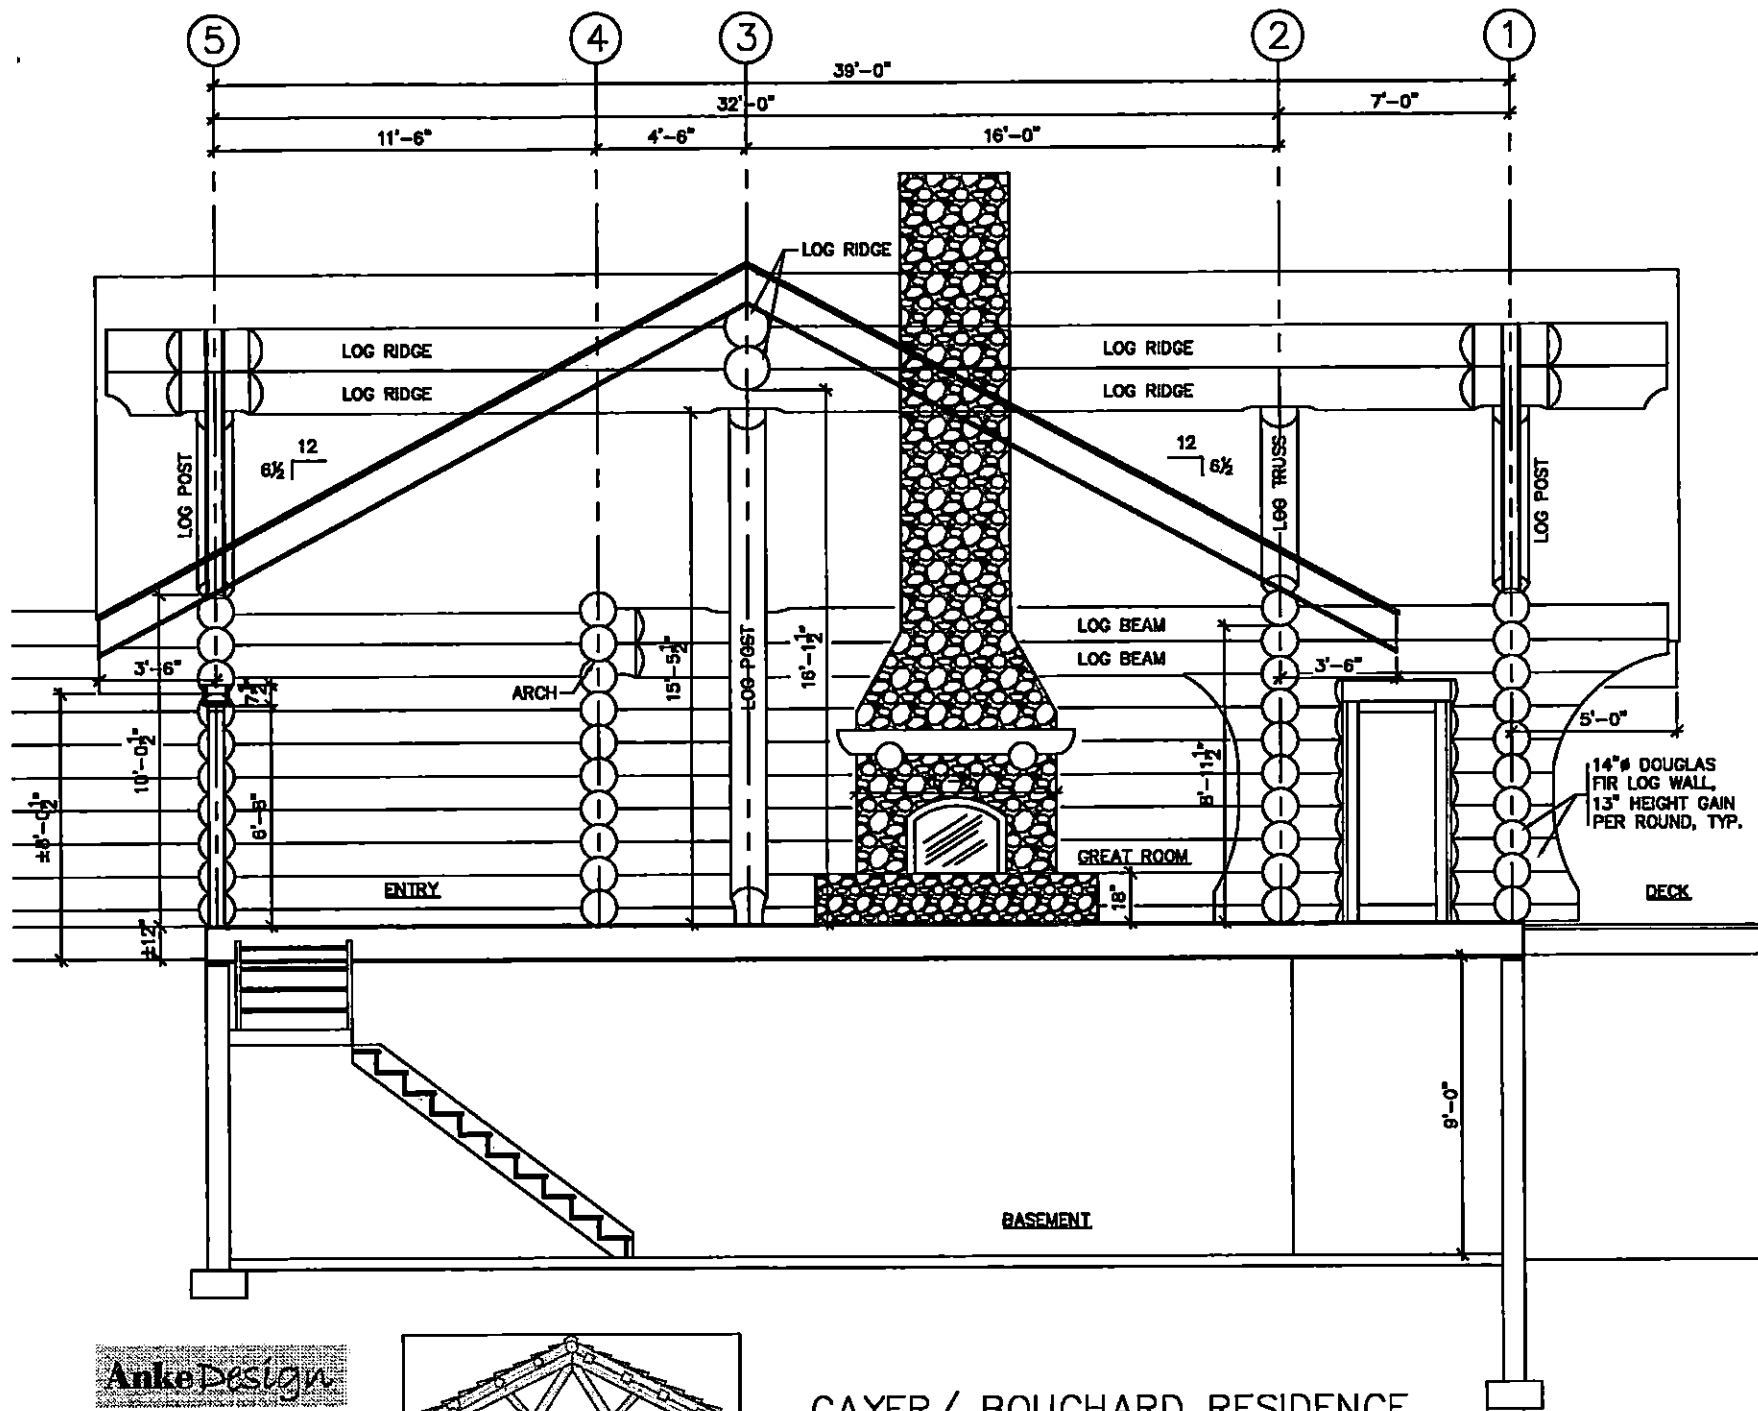

Anko Design
691 Elson Road
Sorrento - British Columbia - Canada

e-mail - krause.anko@telus.net
Phone (250) 675-2406
Fax (250) 675-2448