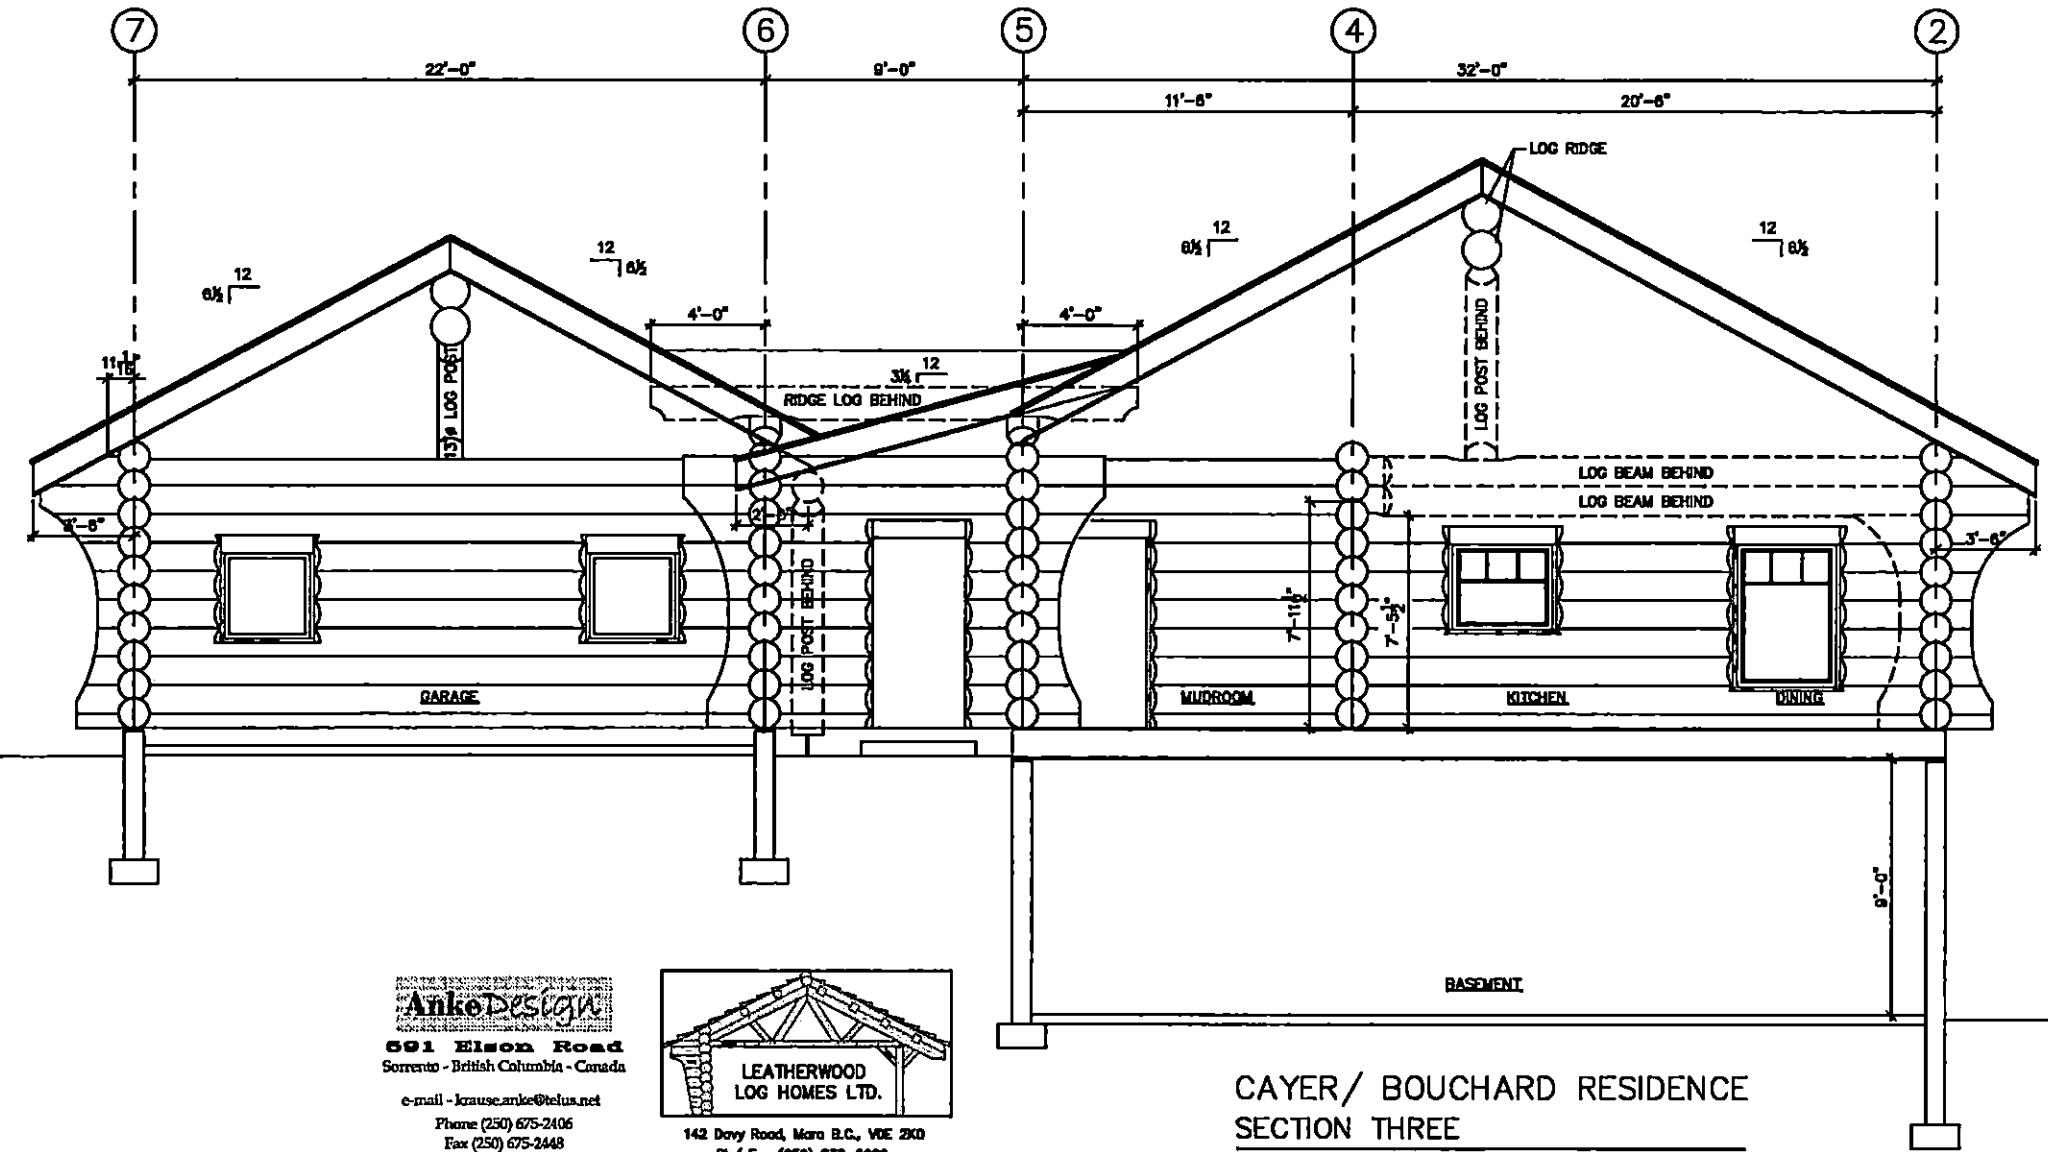

Anke Design
691 Elson Road
Sorrento - British Columbia - Canada
e-mail - krause.anke@telus.net
Phone (250) 675-2406
Fax (250) 675-2448

LEATHERWOOD LOG HOMES LTD.
142 Davy Road, Mara B.C., V0E 2K0
Ph/ Fax (250) 538-6600

**CAYER/ BOUCHARD RESIDENCE
SECTION THREE**

15 OCTOBER 2007 NOT TO SCALE