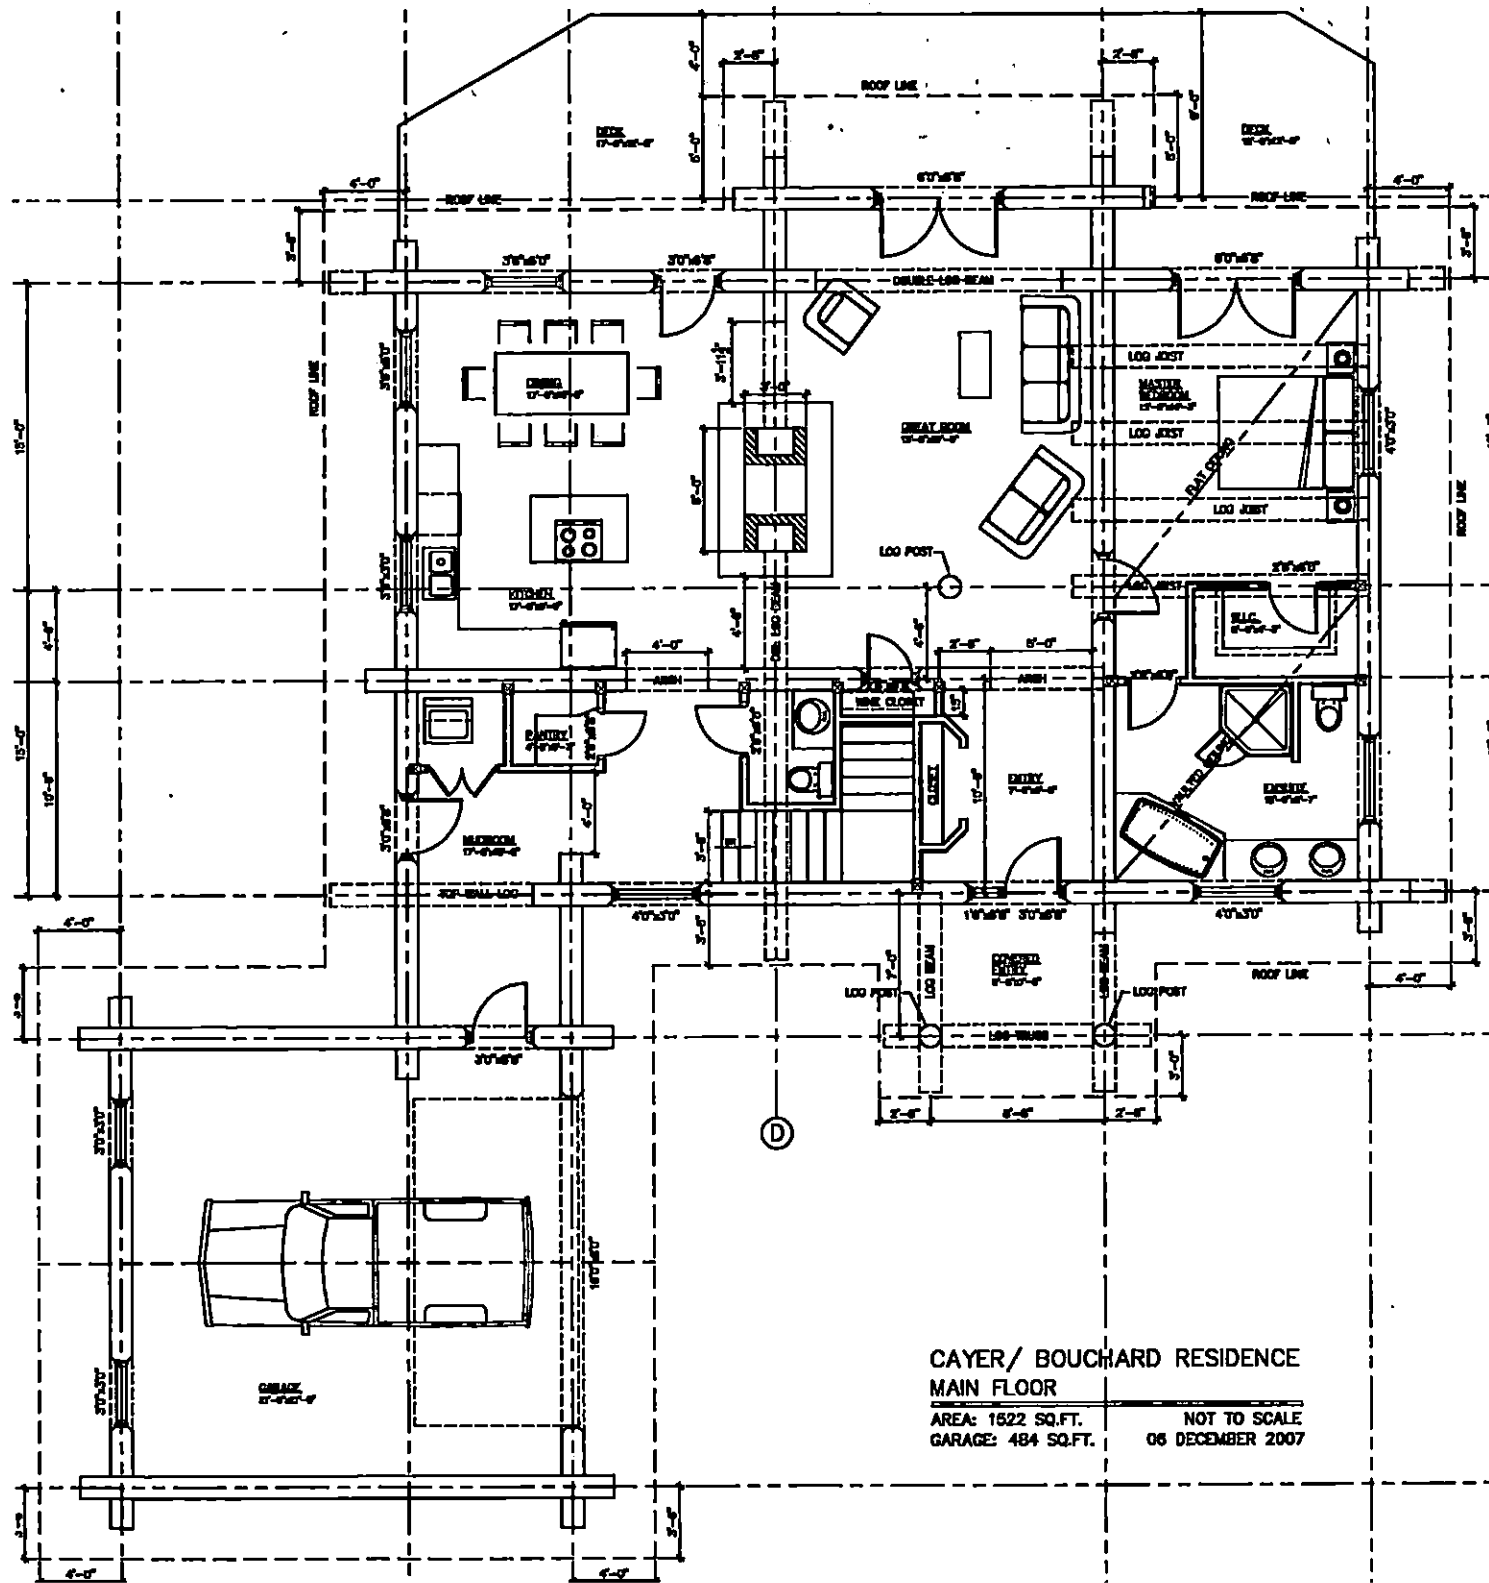

**CAYER/ BOUCHARD RESIDENCE
MAIN FLOOR**

AREA: 1522 SQ.FT. NOT TO SCALE
GARAGE: 484 SQ.FT. 06 DECEMBER 2007