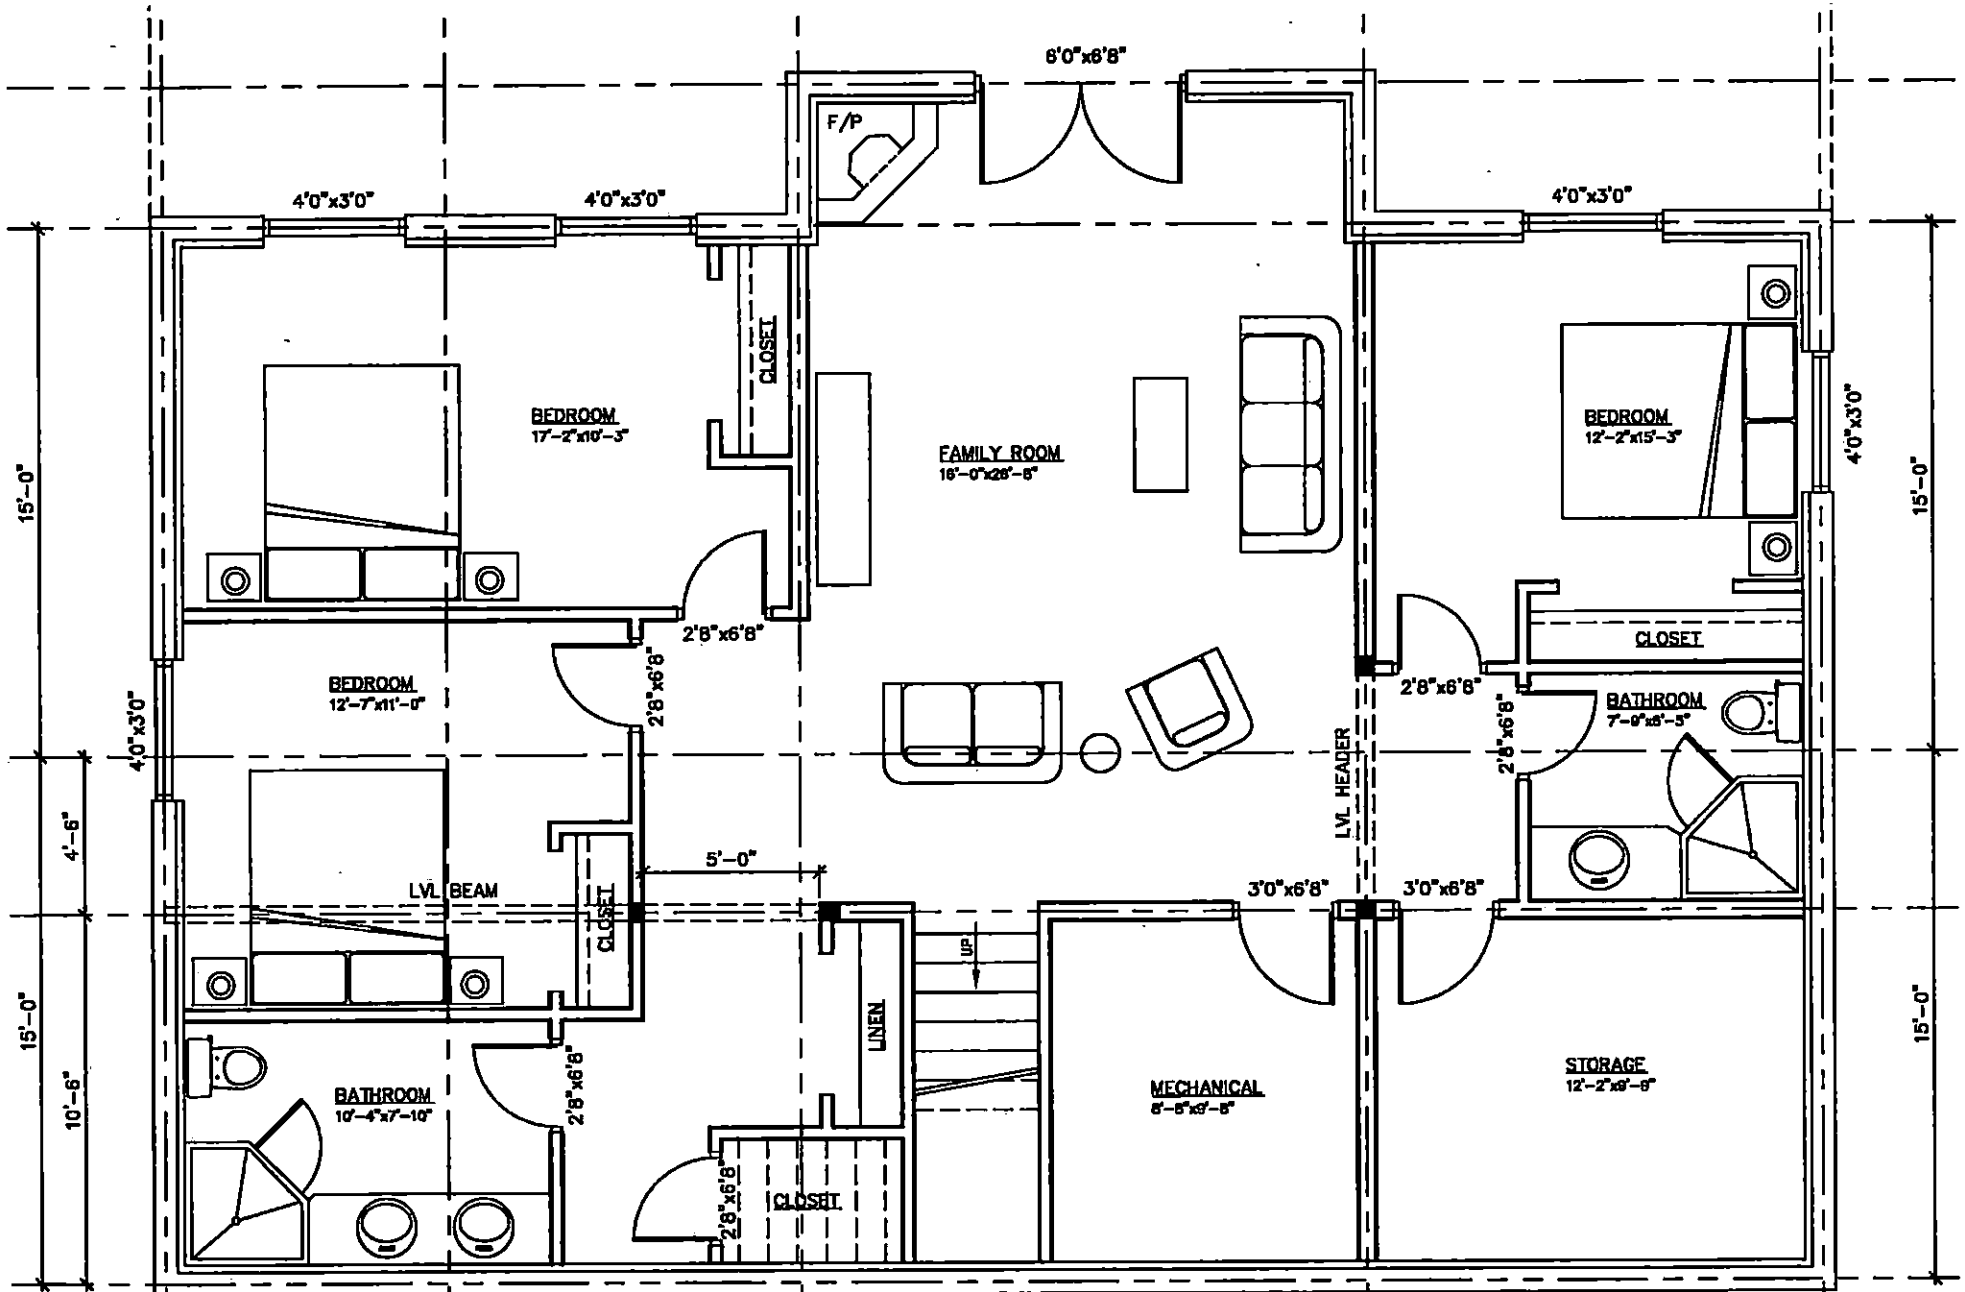

Anke Design

591 Elson Road
Sorrento - British Columbia - Canada

e-mail - krause.anke@telus.net

Phone (250) 675-2406
Fax (250) 675-2448