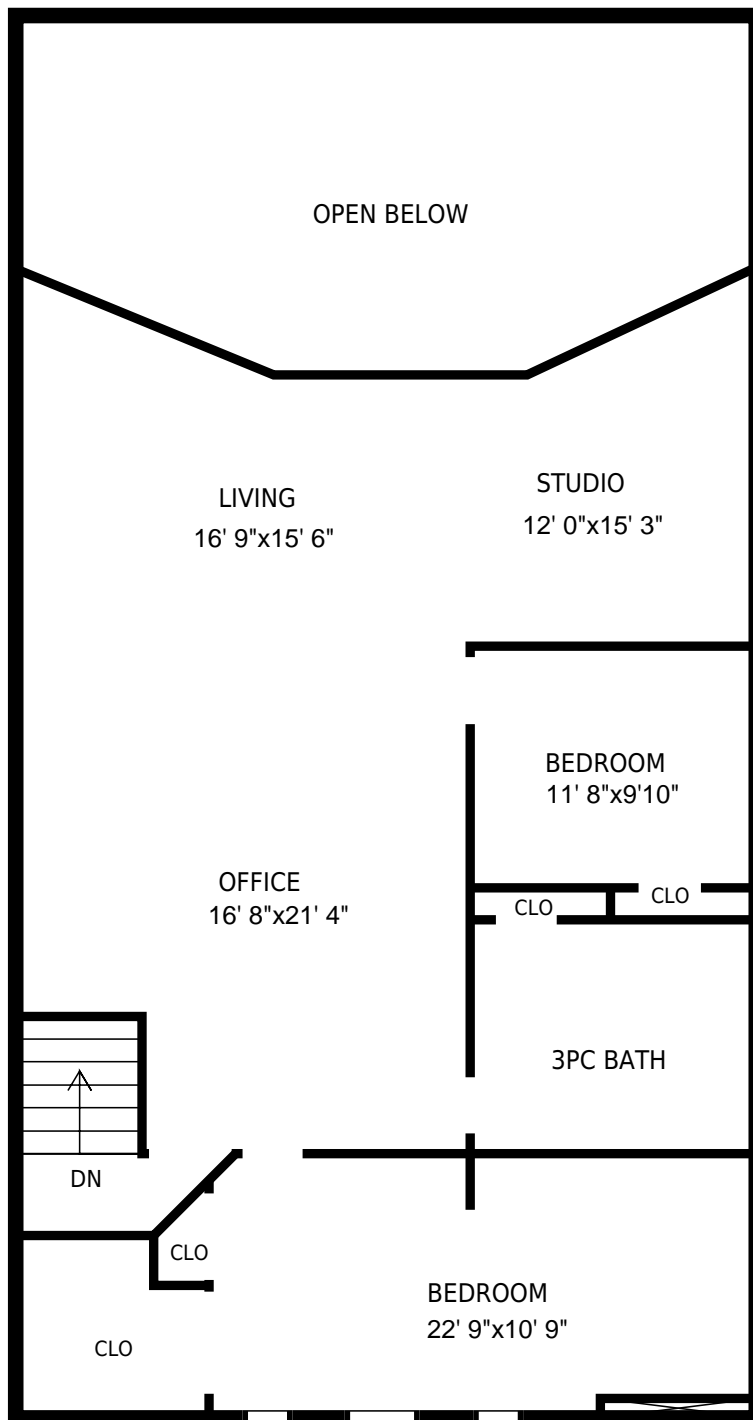

617190 Concession Rd 1, Meaford, ON		PREPARED FOR: Scott Crowther Sales Representative Royal LePage RCR Realty, Brokerage Independently Owned & Operated
Main floor		
Usable Floor Area (UFA):	2130 sq. ft	PREPARED ON: Jan, 2016
Gross Floor Area (GFA):	2420 sq. ft	
All rooms dimensions and floor areas must be considered approximate and are subject to independent verification. For method of measurement please see <a href="http://youriguide.com/measure/">http://youriguide.com/measure/</a> .		

<b>617190 Concession Rd 1, Meaford, ON</b> <b>2nd floor</b>		PREPARED FOR: Scott Crowther Sales Representative Royal LePage RCR Realty, Brokerage Independently Owned & Operated
Usable Floor Area (UFA): Gross Floor Area (GFA):	1370 sq. ft 1580 sq. ft	PREPARED ON: Jan, 2016
All rooms dimensions and floor areas must be considered approximate and are subject to independent verification. For method of measurement please see <a href="http://youriguide.com/measure/">http://youriguide.com/measure/</a> .		