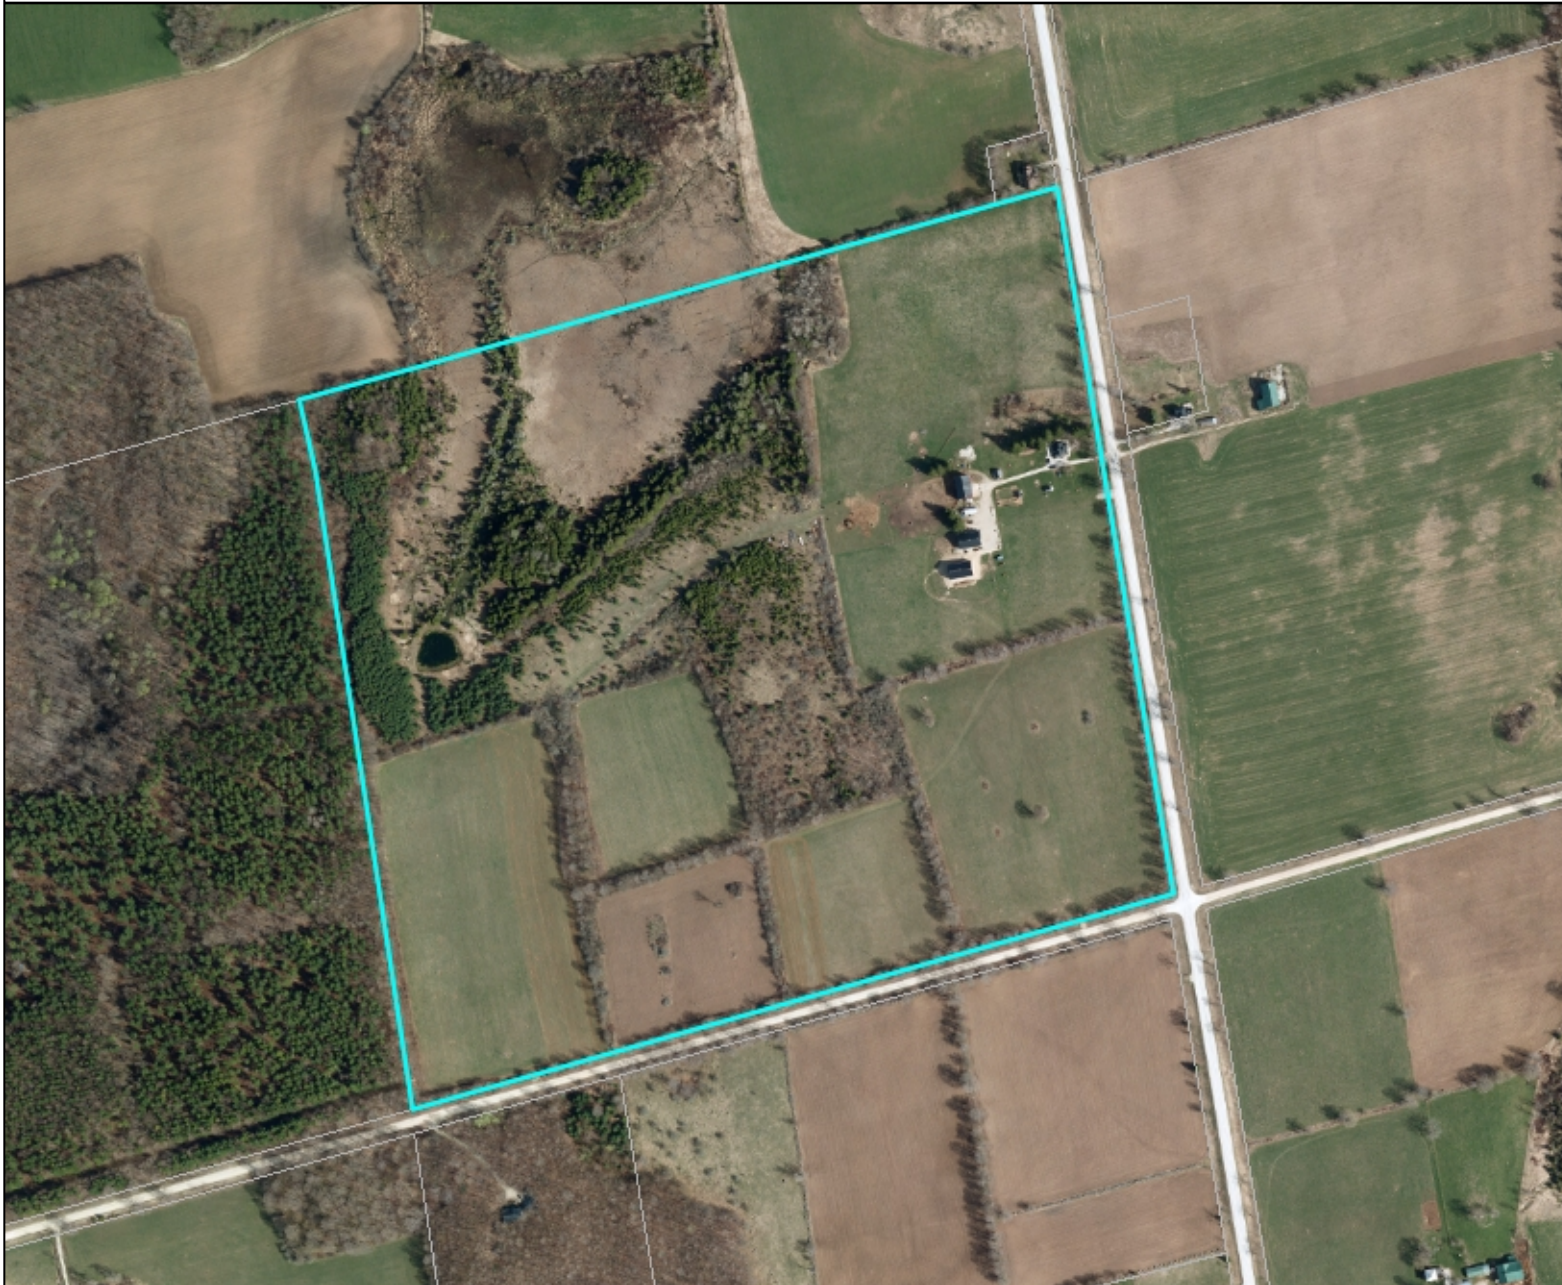

**Legend** Parcels

0.32 0 0.16 0.32 Kilometers

WGS\_1984\_Web\_Mercator\_Auxiliary\_Sphere  
© County of Grey

Printed: February 25, 2016

THIS MAP IS NOT TO BE USED FOR NAVIGATION

This map is a user generated static output from an Internet mapping site and is for reference only.  
Data layers that appear on this map may or may not be accurate, current, or otherwise reliable.**Notes**