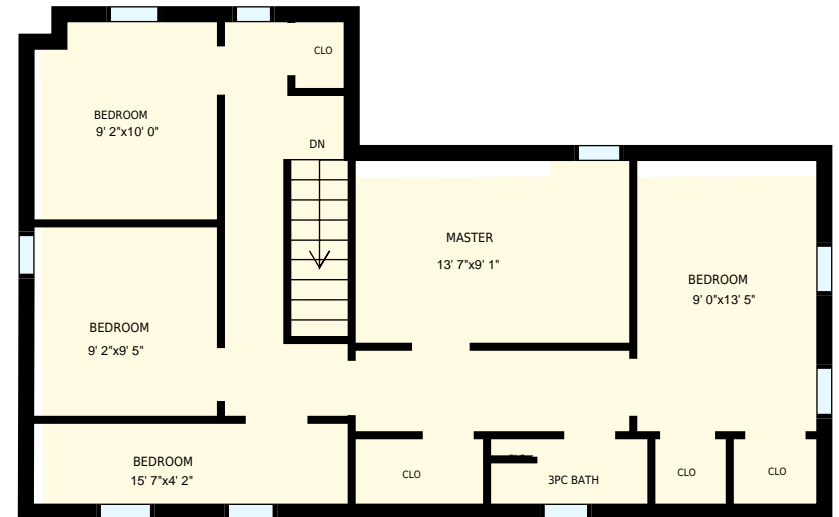

556651 Strathaven Road, Chatsworth, ON

Total Exterior Area Above Grade 2061 sq. ft.

Main floor
Exterior Area 1265 sq. ft.

2nd floor
Exterior Area 796 sq. ft.

556651 Strathaven Road, Chatsworth, ON
 Main floor

PREPARED FOR:

Interior Area 1178 sq. ft.
 Exterior Area 1265 sq. ft.

 Included Area

PREPARED ON:
 Aug, 2017

All room dimensions and floor areas must be considered approximate and are subject to independent verification.
 For method of measurement please see <https://youriguide.com/measure/>.

556651 Strathaven Road, Chatsworth, ON
2nd floor

PREPARED FOR:

Interior Area 733 sq. ft.
Exterior Area 796 sq. ft.

 Included Area

PREPARED ON:
Aug, 2017

All room dimensions and floor areas must be considered approximate and are subject to independent verification.
For method of measurement please see <https://youriguide.com/measure/>.