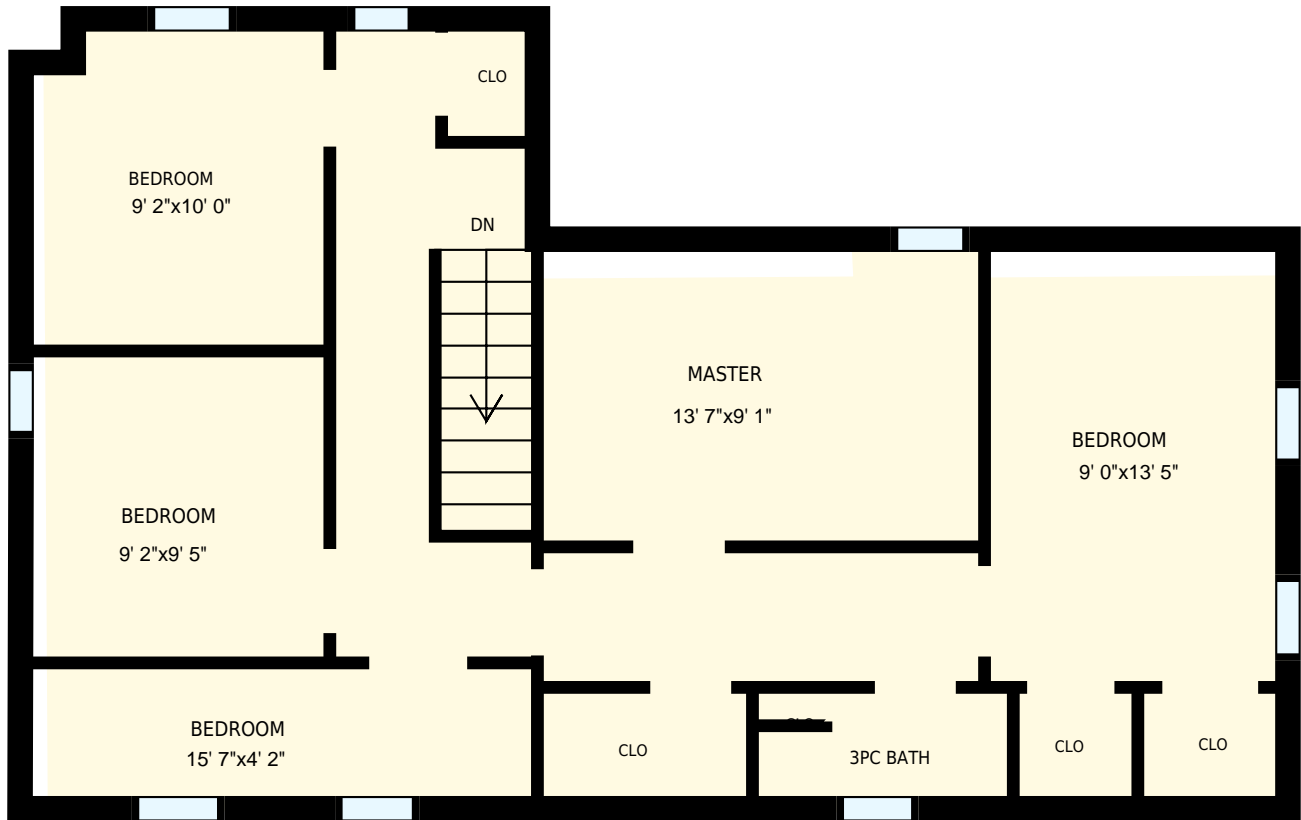

556651 Strathaven Road, Chatsworth, ON

Total Exterior Area Above Grade 2061 sq. ft.

Main floor
Exterior Area 1265 sq. ft.

2nd floor
Exterior Area 796 sq. ft.

556651 Strathaven Road, Chatsworth, ON
 Main floor

PREPARED FOR:

Interior Area 1178 sq. ft.
 Exterior Area 1265 sq. ft.

 Included Area

PREPARED ON:
 Aug, 2017

All room dimensions and floor areas must be considered approximate and are subject to independent verification.
 For method of measurement please see <https://youriguide.com/measure/>.

556651 Strathaven Road, Chatsworth, ON
2nd floor

PREPARED FOR:

Interior Area 733 sq. ft.
Exterior Area 796 sq. ft.

 Included Area

PREPARED ON:
Aug, 2017

All room dimensions and floor areas must be considered approximate and are subject to independent verification.
For method of measurement please see <https://youriguide.com/measure/>.