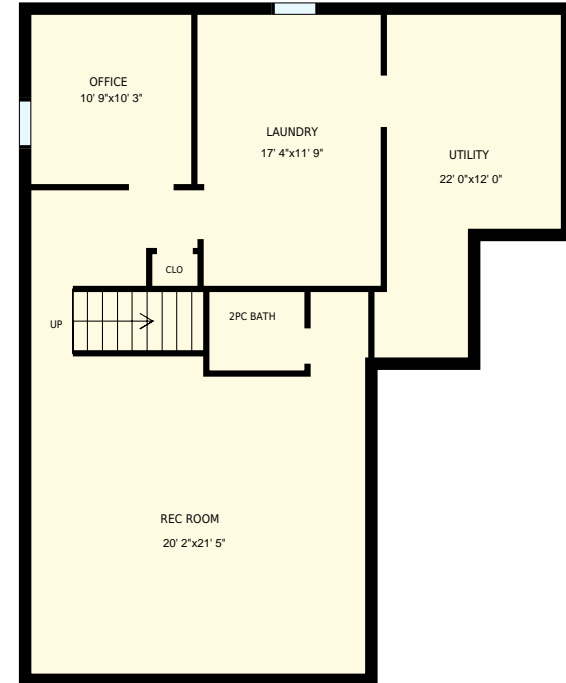

556541 Strathaven Road, Meaford, ON

Total Exterior Area Above Grade 1281 sq. ft.

Main floor
Exterior Area 1281 sq. ft.

Basement
Exterior Area 1212 sq. ft.

556541 Strathaven Road, Meaford, ON

PREPARED FOR:

Main floor

Interior Area 1204 sq. ft.
Exterior Area 1281 sq. ft.

Included Area

PREPARED:
Sep, 2017

Colored regions are included in total floor area. All room dimensions and floor areas must be considered approximate and are subject to independent verification. For method of measurement please see <https://youriguide.com/measure/>.

556541 Strathaven Road, Meaford, ON

PREPARED FOR:

Basement

Interior Area 1137 sq. ft.
Exterior Area 1212 sq. ft.

 Included Area

PREPARED:
Sep, 2017

Colored regions are included in total floor area. All room dimensions and floor areas must be considered approximate and are subject to independent verification. For method of measurement please see <https://youriguide.com/measure/>.