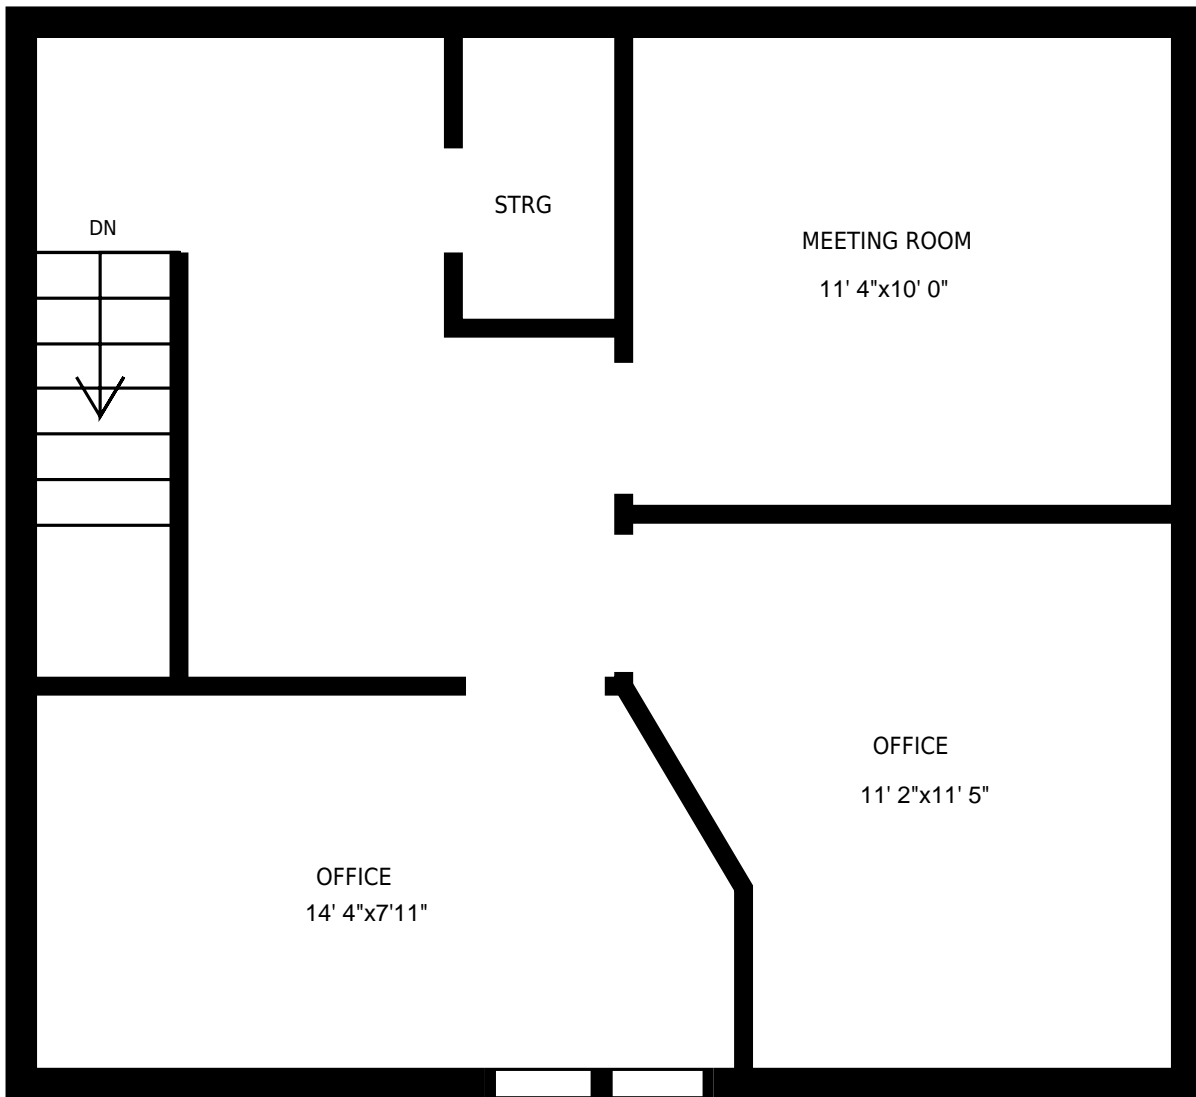

1000 1st Ave W, Owen Sound, ON

Main Floor

PREPARED FOR:
 Scott Crowther
 Sales Representative
 Royal LePage RCR Realty, Brokerage Independently Owned & Operated

Usable Floor Area (UFA): 1780 sq. ft
 Gross Floor Area (GFA):

PREPARED ON:
 Feb, 2016

All rooms dimensions and floor areas must be considered approximate and are subject to independent verification. For method of measurement please see <http://youriguide.com/measure/>.

| | |
|---|---|
| <p>1000 1st Ave W, Owen Sound, ON</p> <p>2nd Floor</p> | <p>PREPARED FOR: Scott Crowther Sales Representative Royal LePage RCR Realty, Brokerage Independently Owned & Operated</p> |
| <p>Usable Floor Area (UFA): 1800 sq. ft</p> <p>Gross Floor Area (GFA):</p> | <p>PREPARED ON: Feb, 2016</p> |
| <p>All rooms dimensions and floor areas must be considered approximate and are subject to independent verification. For method of measurement please see http://youriguide.com/measure/.</p> | |

| | | |
|---|------------|--|
| 1000 1st Ave W, Owen Sound, ON Coach main floor | | PREPARED FOR: Scott Crowther Sales Representative Royal LePage RCR Realty, Brokerage Independently Owned & Operated |
| Usable Floor Area (UFA): Gross Floor Area (GFA): | 510 sq. ft | PREPARED ON: Feb, 2016 |
| All rooms dimensions and floor areas must be considered approximate and are subject to independent verification. For method of measurement please see http://youriguide.com/measure/ . | | |