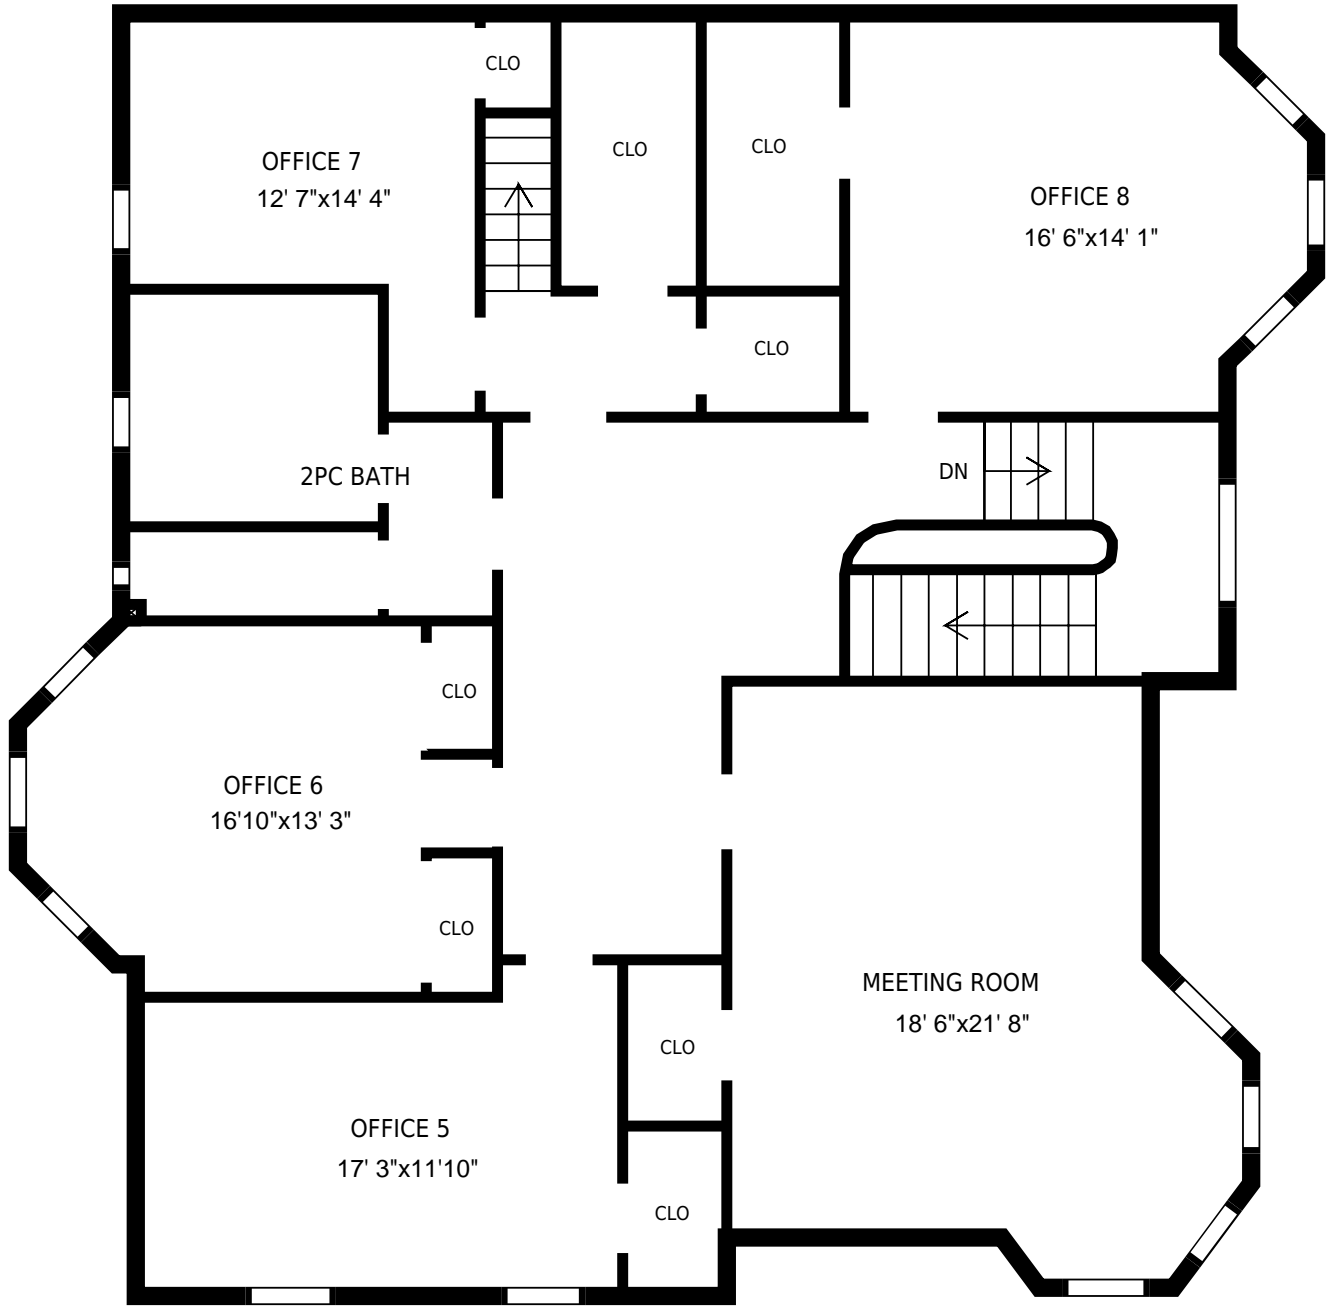

1000 1st Ave W, Owen Sound, ON

Main Floor

PREPARED FOR:
 Scott Crowther
 Sales Representative
 Royal LePage RCR Realty, Brokerage Independently Owned & Operated

Usable Floor Area (UFA): 1780 sq. ft
 Gross Floor Area (GFA):

PREPARED ON:
 Feb, 2016

All rooms dimensions and floor areas must be considered approximate and are subject to independent verification. For method of measurement please see <http://youriguide.com/measure/>.

| | |
|---|---|
| <p>1000 1st Ave W, Owen Sound, ON</p> <p>2nd Floor</p> | <p>PREPARED FOR: Scott Crowther Sales Representative Royal LePage RCR Realty, Brokerage Independently Owned & Operated</p> |
| <p>Usable Floor Area (UFA): 1800 sq. ft</p> <p>Gross Floor Area (GFA):</p> | <p>PREPARED ON: Feb, 2016</p> |
| <p>All rooms dimensions and floor areas must be considered approximate and are subject to independent verification. For method of measurement please see http://youriguide.com/measure/.</p> | |

| | | |
|---|------------|--|
| 1000 1st Ave W, Owen Sound, ON Coach main floor | | PREPARED FOR: Scott Crowther Sales Representative Royal LePage RCR Realty, Brokerage Independently Owned & Operated |
| Usable Floor Area (UFA): Gross Floor Area (GFA): | 510 sq. ft | PREPARED ON: Feb, 2016 |
| All rooms dimensions and floor areas must be considered approximate and are subject to independent verification. For method of measurement please see http://youriguide.com/measure/ . | | |