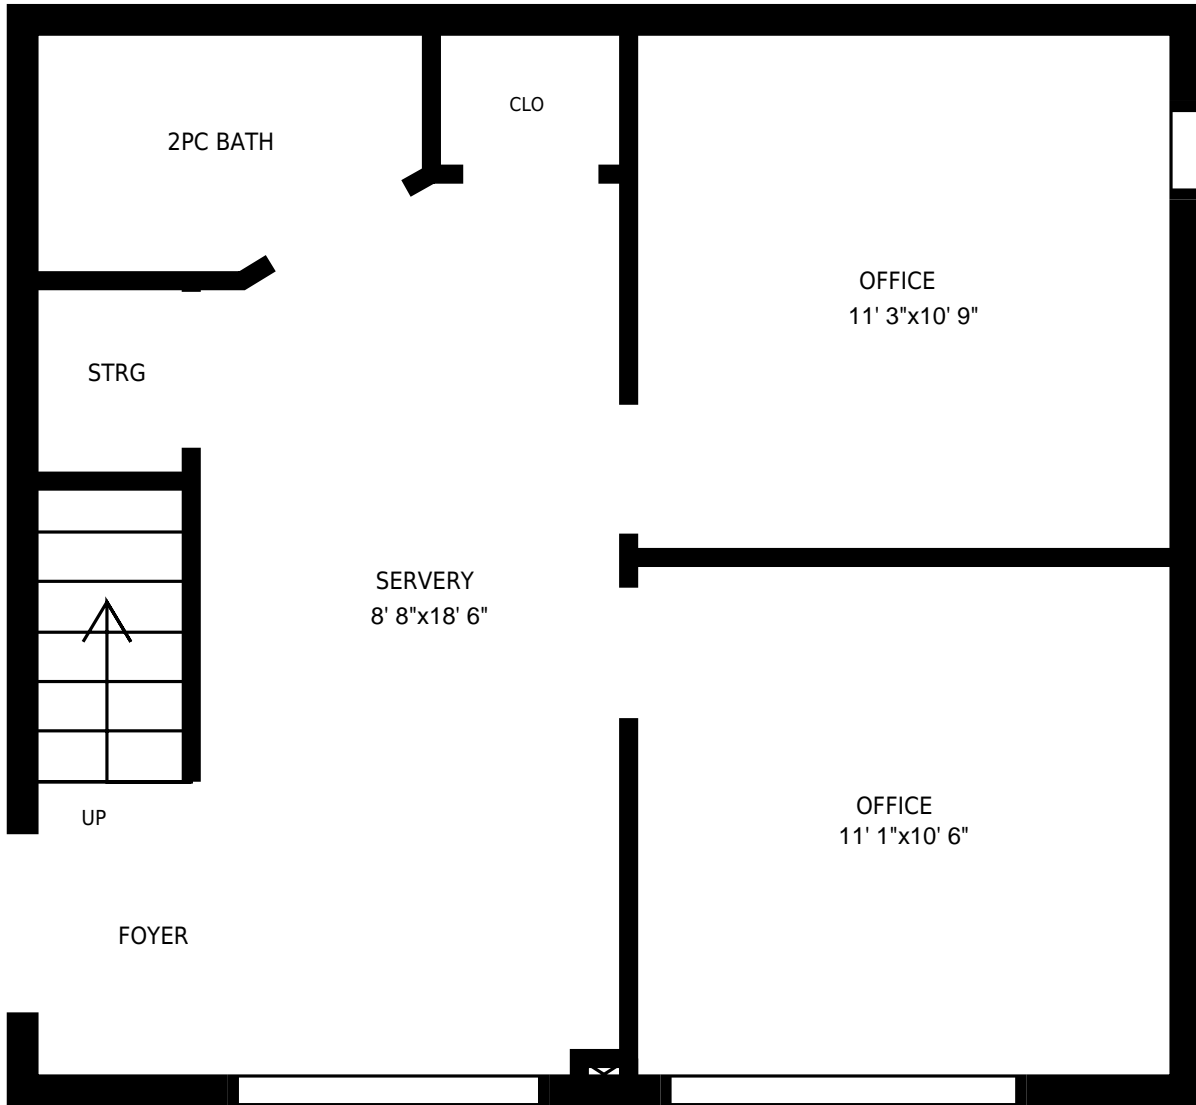

1000 1st Ave W, Owen Sound, ON

Main Floor

PREPARED FOR:
 Scott Crowther
 Sales Representative
 Royal LePage RCR Realty, Brokerage Independently Owned & Operated

Usable Floor Area (UFA): 1780 sq. ft
 Gross Floor Area (GFA):

PREPARED ON:
 Feb, 2016

All rooms dimensions and floor areas must be considered approximate and are subject to independent verification. For method of measurement please see <http://youriguide.com/measure/>.

| | |
|---|---|
| <p>1000 1st Ave W, Owen Sound, ON</p> <p>2nd Floor</p> | <p>PREPARED FOR: Scott Crowther Sales Representative Royal LePage RCR Realty, Brokerage Independently Owned & Operated</p> |
| <p>Usable Floor Area (UFA): 1800 sq. ft</p> <p>Gross Floor Area (GFA):</p> | <p>PREPARED ON: Feb, 2016</p> |
| <p>All rooms dimensions and floor areas must be considered approximate and are subject to independent verification. For method of measurement please see http://youriguide.com/measure/.</p> | |

| | | |
|---|------------|--|
| 1000 1st Ave W, Owen Sound, ON Coach main floor | | PREPARED FOR: Scott Crowther Sales Representative Royal LePage RCR Realty, Brokerage Independently Owned & Operated |
| Usable Floor Area (UFA): Gross Floor Area (GFA): | 510 sq. ft | PREPARED ON: Feb, 2016 |
| All rooms dimensions and floor areas must be considered approximate and are subject to independent verification. For method of measurement please see http://youriguide.com/measure/ . | | |