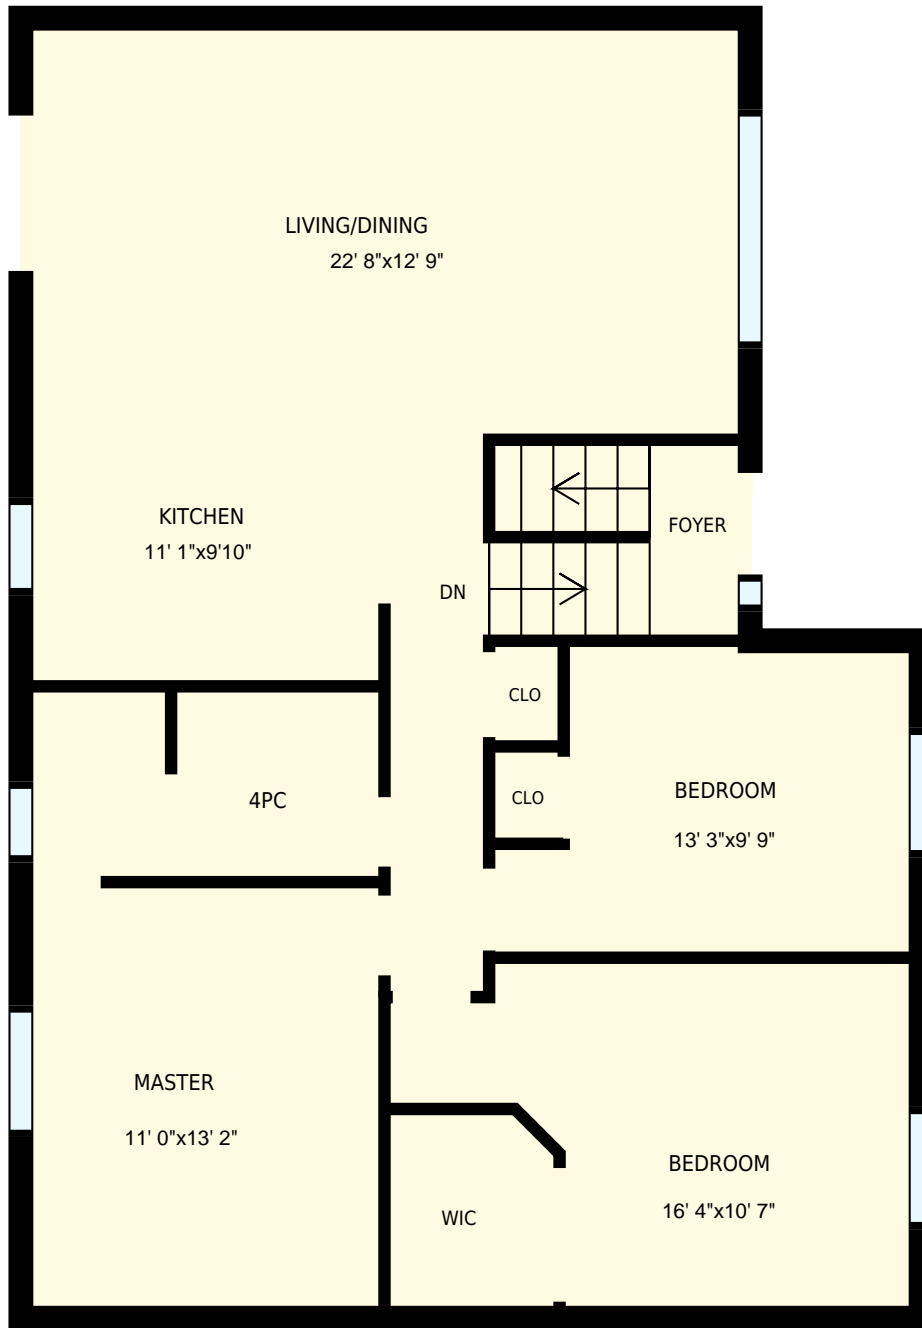

# 64 Jane Street, Chatsworth, ON

**Main floor**

**Basement**

64 Jane Street, Chatsworth, ON

PREPARED FOR:

Main floor

Interior Area 1046 sq. ft  
Exterior Area

 Included Area

PREPARED ON:  
May, 2016

All rooms dimensions and floor areas must be considered approximate and are subject to independent verification. For method of measurement please see <http://youriguide.com/measure/>.

64 Jane Street, Chatsworth, ON		PREPARED FOR:
Basement		
Interior Area	654 sq. ft	PREPARED ON:
Exterior Area		May, 2016
<small>All rooms dimensions and floor areas must be considered approximate and are subject to independent verification. For method of measurement please see <a href="http://youriguide.com/measure/">http://youriguide.com/measure/</a>.</small>		