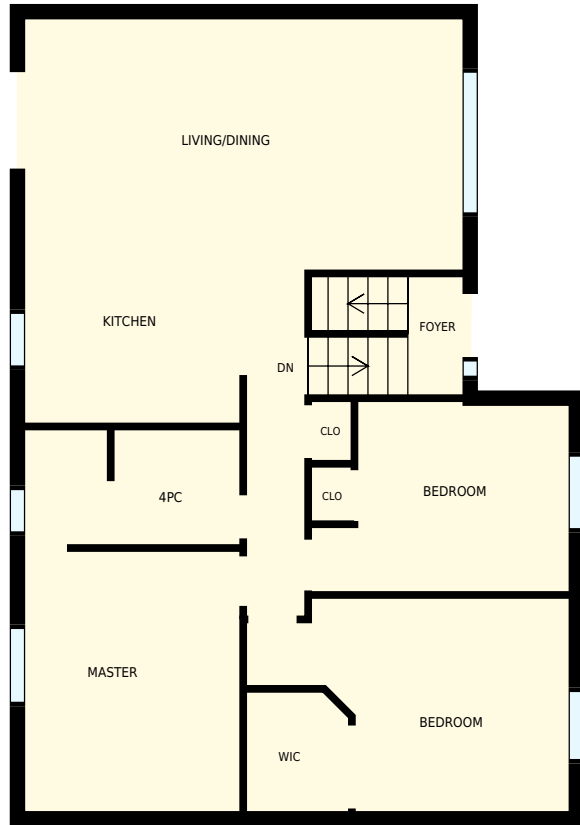

# 64 Jane Street, Chatsworth, ON

**Main floor**

**Basement**

64 Jane Street, Chatsworth, ON

PREPARED FOR:

Main floor

Interior Area 1046 sq. ft  
Exterior Area

 Included Area

PREPARED ON:  
May, 2016

All rooms dimensions and floor areas must be considered approximate and are subject to independent verification. For method of measurement please see <http://youriguide.com/measure/>.