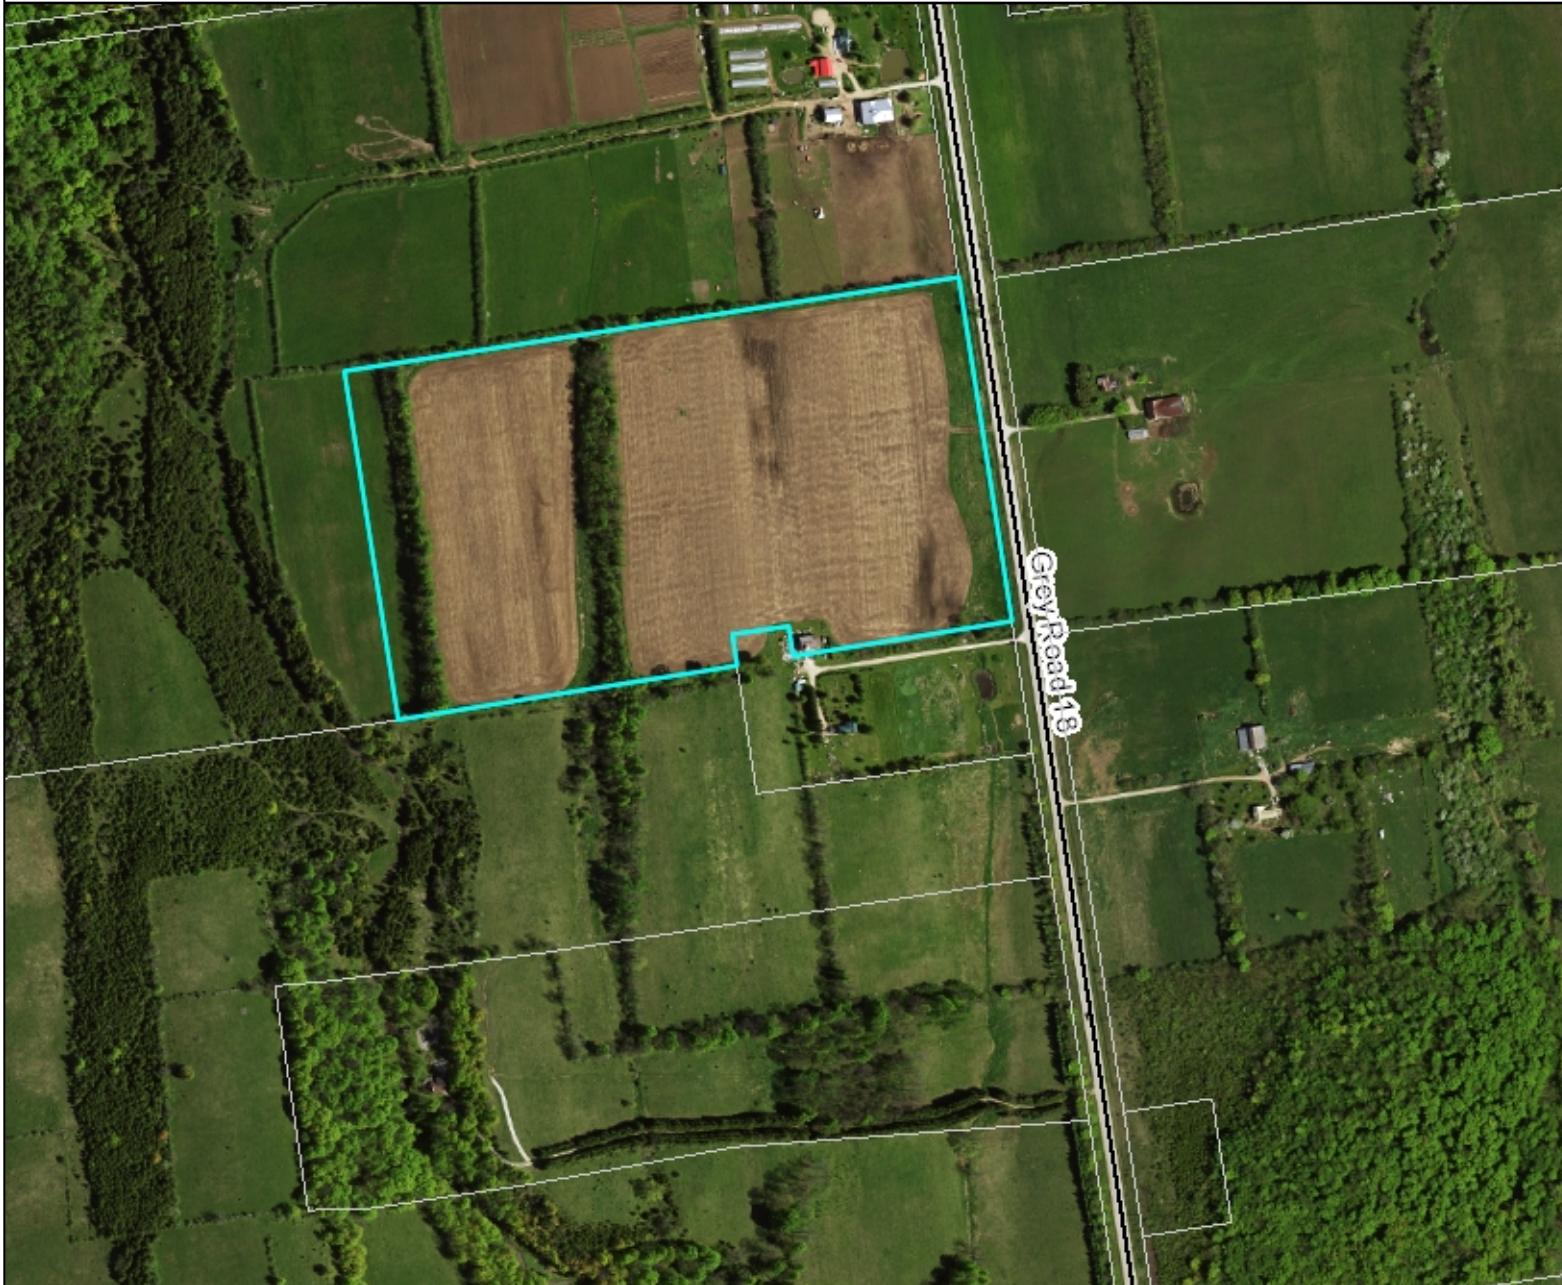

Legend

- Parcels
- Large Scale
 -  Provincial Highway
 -  County Road
 -  Municipal Road
 -  Municipal Road - (No Winter Maintenance)

0.32 0 0.16 0.32 Kilometers

WGS_1984_Web_Mercator_Auxiliary_Sphere
© County of Grey

Printed: February 10, 2017

THIS MAP IS NOT TO BE USED FOR NAVIGATION

This map is a user generated static output from an Internet mapping site and is for reference only. Data layers that appear on this map may or may not be accurate, current, or otherwise reliable.