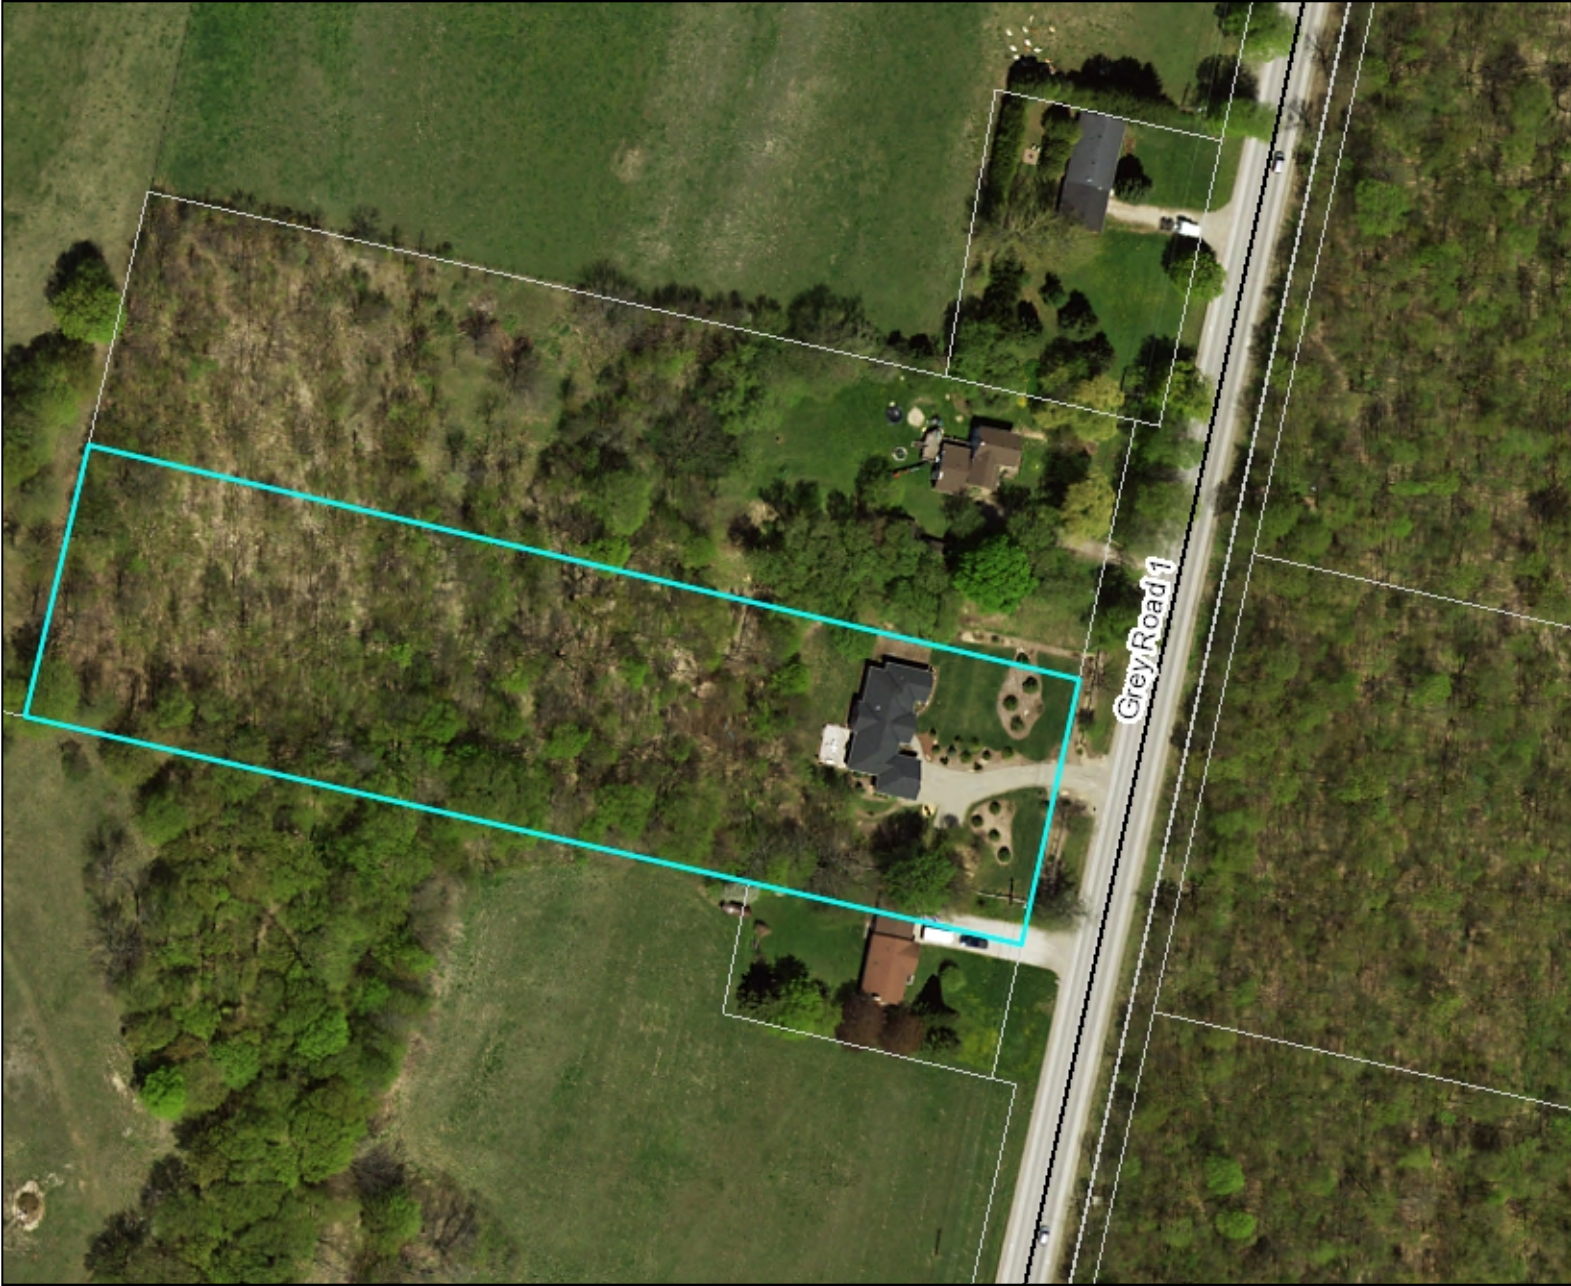

Legend

- Parcels
- Large Scale
 -  Provincial Highway
 -  County Road
 -  Municipal Road
 -  Municipal Road - (No Winter Maintenance)

Notes

0.08 0 0.04 0.08 Kilometers

WGS_1984_Web_Mercator_Auxiliary_Sphere
© County of Grey

Printed: April 5, 2017

This map is a user generated static output from an Internet mapping site and is for reference only.
Data layers that appear on this map may or may not be accurate, current, or otherwise reliable.

THIS MAP IS NOT TO BE USED FOR NAVIGATION