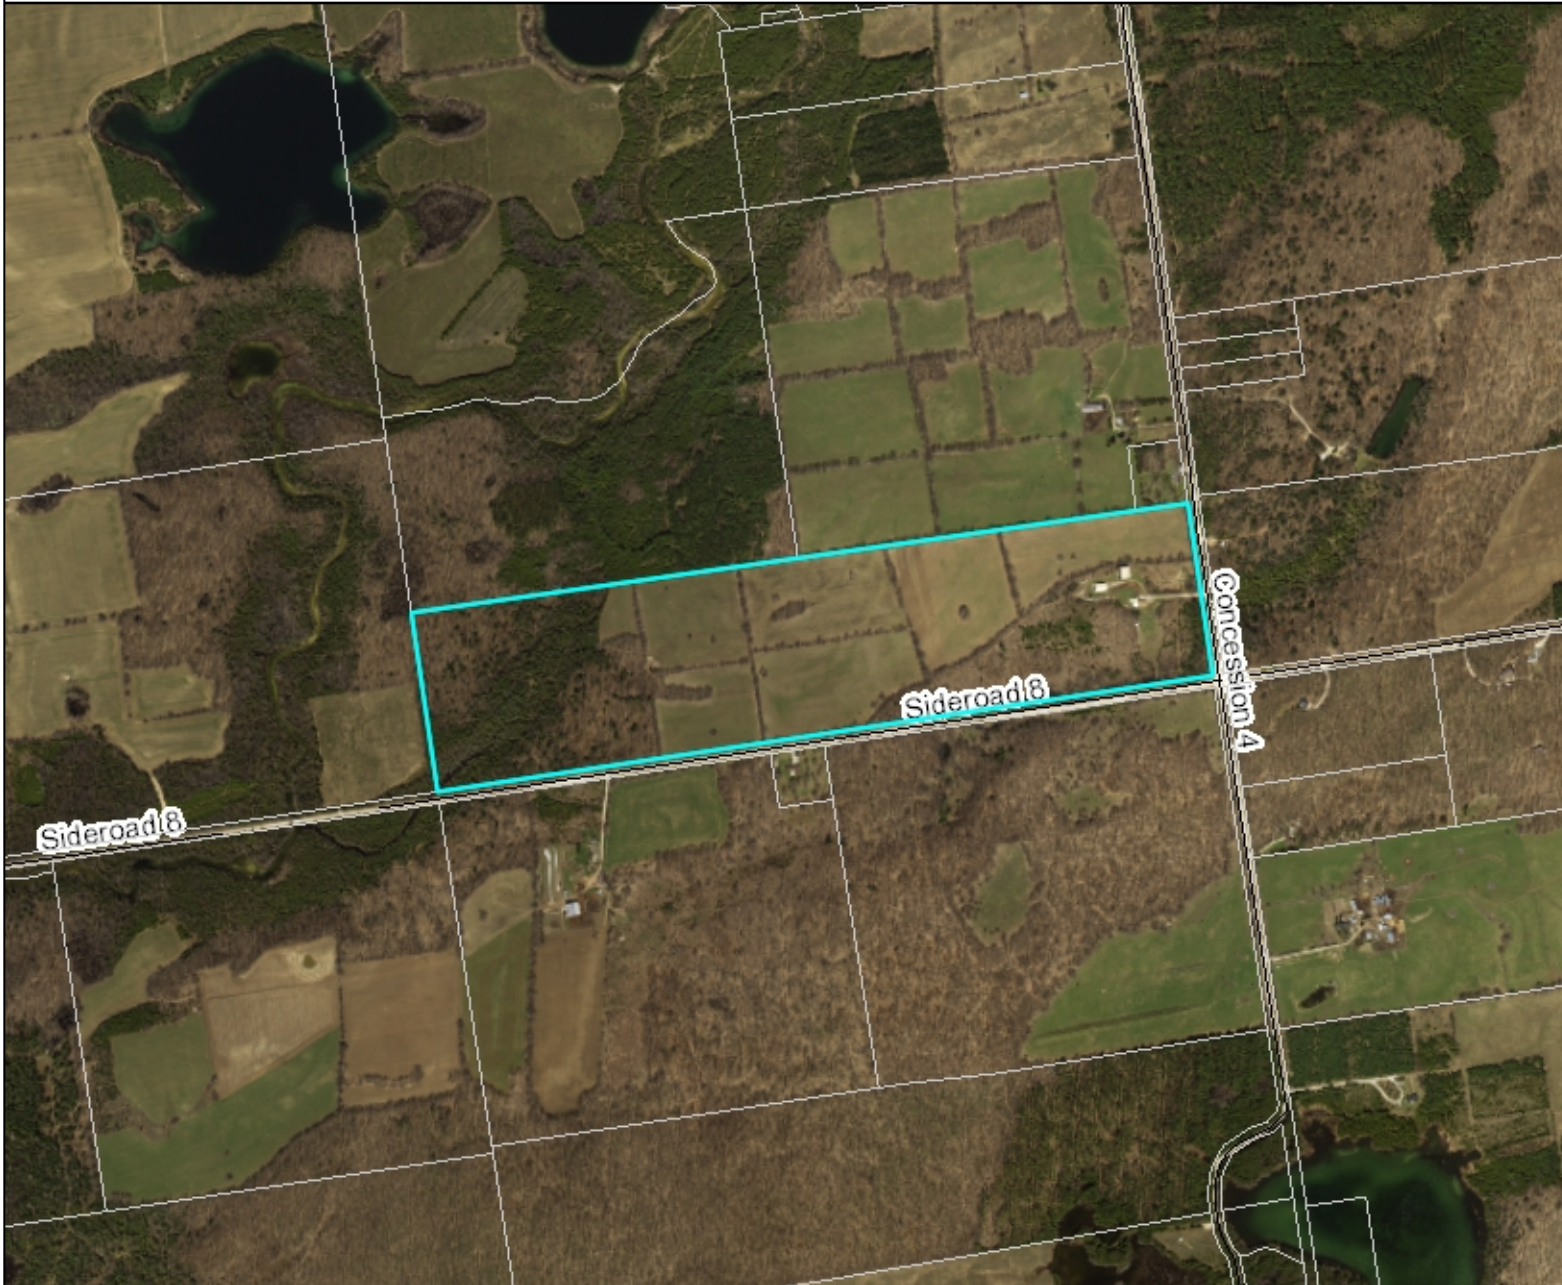

### Legend

- Parcels
- Large Scale
  -  Provincial Highway
  -  County Road
  -  Municipal Road
  -  Municipal Road - (No Winter Maintenance)

0.64 0 0.32 0.64 Kilometers

WGS\_1984\_Web\_Mercator\_Auxiliary\_Sphere  
© County of Grey

Printed: May 16, 2017

THIS MAP IS NOT TO BE USED FOR NAVIGATION

This map is a user generated static output from an Internet mapping site and is for reference only.  
Data layers that appear on this map may or may not be accurate, current, or otherwise reliable.