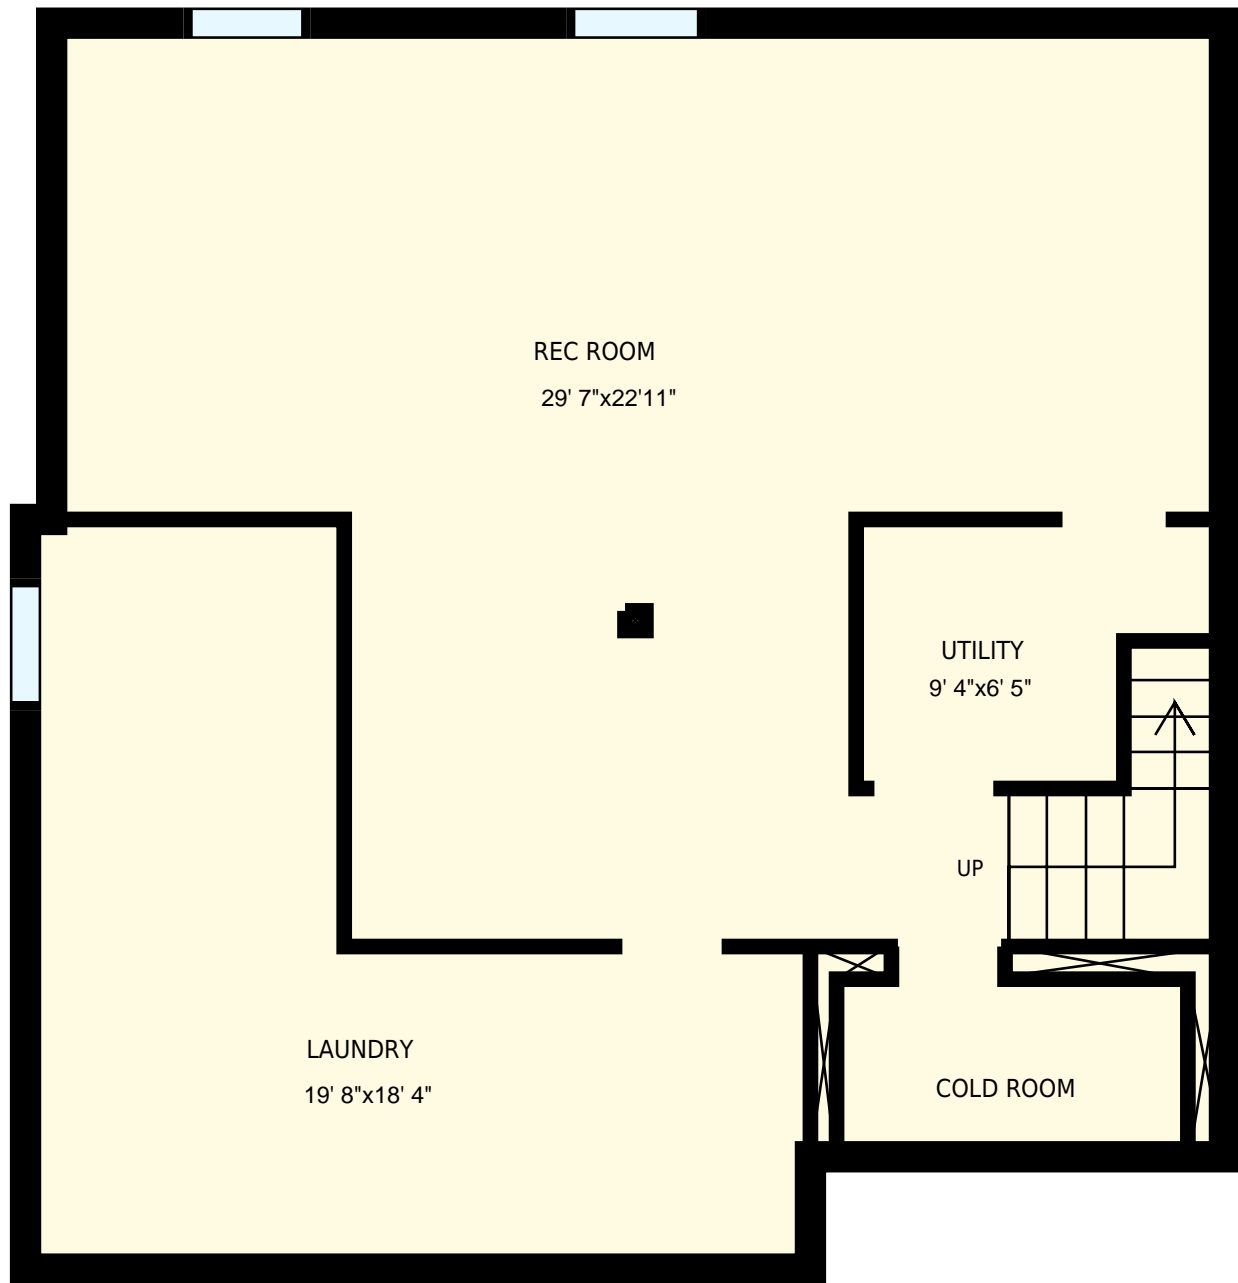

1306 8th Ave W, Owen Sound, ON

Total Exterior Area Above Grade 964 sq. ft

Main floor
Exterior Area 964 sq. ft

Basement

1306 8th Ave W, Owen Sound, ON		PREPARED FOR:	
Main floor			
Interior Area	883 sq. ft	 Included Area	PREPARED ON:
Exterior Area	964 sq. ft		Aug, 2016
<small>All rooms dimensions and floor areas must be considered approximate and are subject to independent verification. For method of measurement please see http://youriguide.com/measure/.</small>			

1306 8th Ave W, Owen Sound, ON

PREPARED FOR:

Basement

Interior Area 888 sq. ft
Exterior Area

 Included Area

PREPARED ON:
Aug, 2016

All rooms dimensions and floor areas must be considered approximate and are subject to independent verification. For method of measurement please see <http://youriguide.com/measure/>.