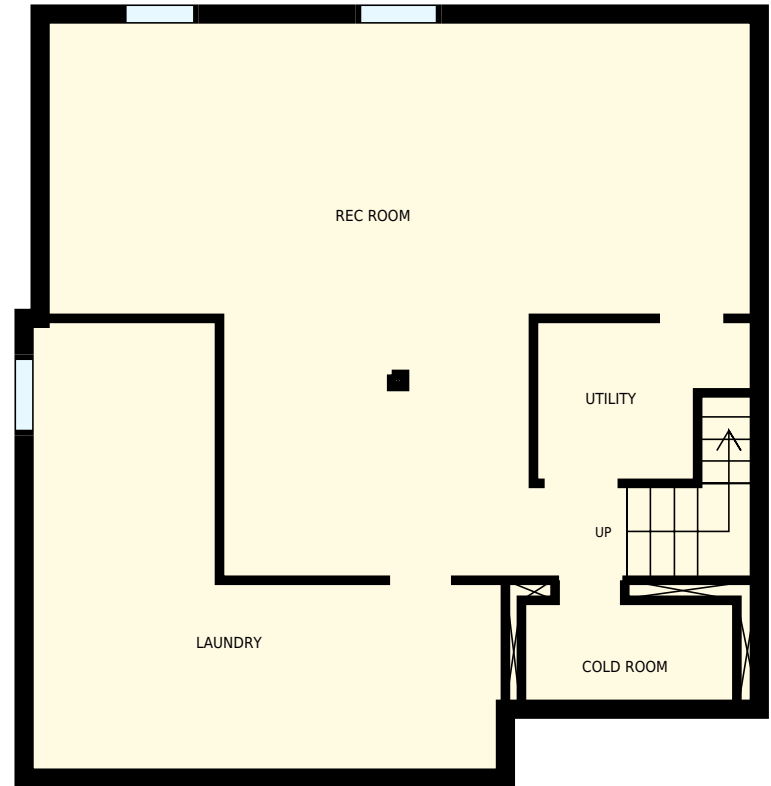

1306 8th Ave W, Owen Sound, ON

Total Exterior Area Above Grade 964 sq. ft

Main floor
Exterior Area 964 sq. ft

Basement

1306 8th Ave W, Owen Sound, ON		PREPARED FOR:	
Main floor			
Interior Area	883 sq. ft	 Included Area	PREPARED ON:
Exterior Area	964 sq. ft		Aug, 2016
<small>All rooms dimensions and floor areas must be considered approximate and are subject to independent verification. For method of measurement please see http://youriguide.com/measure/.</small>			

1306 8th Ave W, Owen Sound, ON

PREPARED FOR:

Basement

Interior Area 888 sq. ft
Exterior Area

 Included Area

PREPARED ON:
Aug, 2016

All rooms dimensions and floor areas must be considered approximate and are subject to independent verification. For method of measurement please see <http://youriguide.com/measure/>.