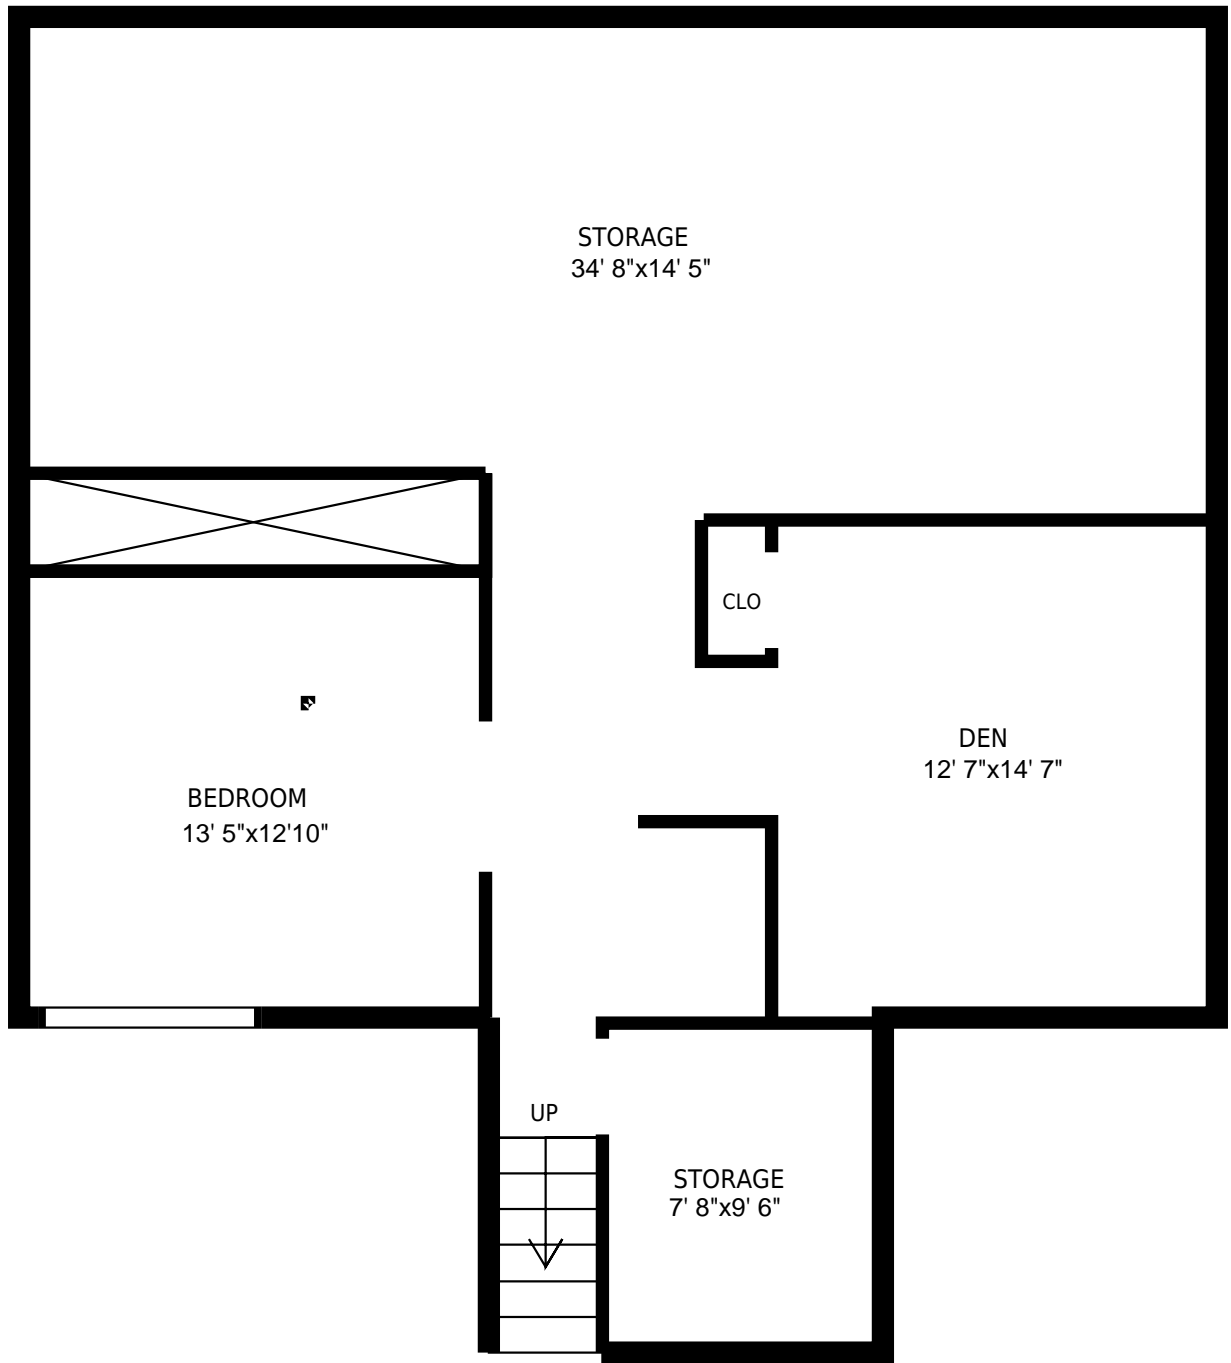

824385 Massie Rd, Chatsworth, ON Main floor		PREPARED FOR: Scott Crowther Sales Representative Royal LePage RCR Realty, Brokerage Independently Owned & Operated
Usable Floor Area (UFA): Gross Floor Area (GFA):	2380 sq. ft 2520 sq. ft	PREPARED ON: Dec, 2015
All rooms dimensions and floor areas must be considered approximate and are subject to independent verification. For method of measurement please see http://youriguide.com/measure/ .		

824385 Massie Rd, Chatsworth, ON

PREPARED FOR:
Scott Crowther
Sales Representative
Royal LePage RCR Realty, Brokerage Independently Owned & Operated

Basement

Usable Floor Area (UFA): 1130 sq. ft
Gross Floor Area (GFA):

PREPARED ON:
Dec, 2015

All rooms dimensions and floor areas must be considered approximate and are subject to independent verification. For method of measurement please see <http://youriguide.com/measure/>.