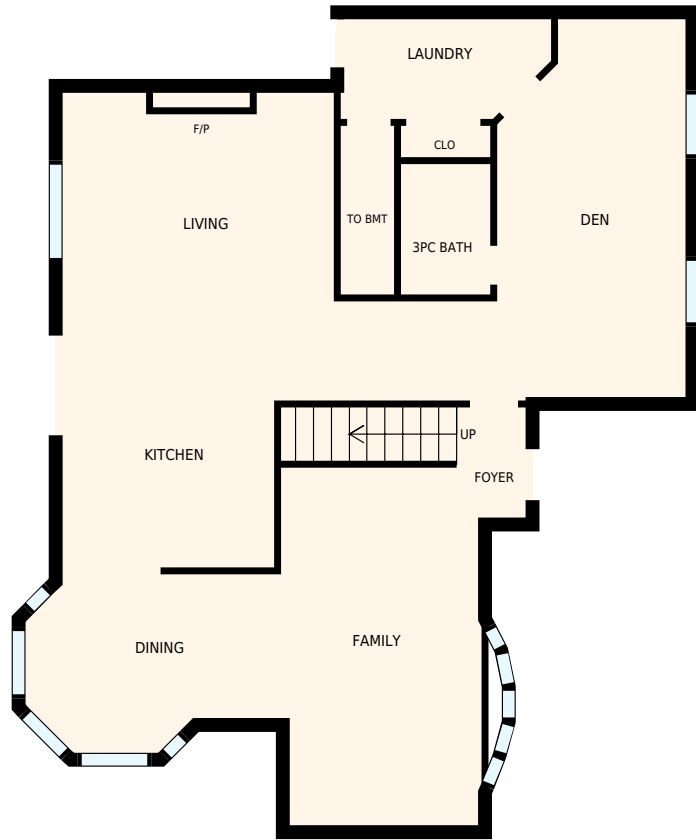

159 Sunset Beach, Annan, ON

Gross Floor Area Above Grade (GFA) 2170 sq. ft

Main floor
Floor Area 1370 sq. ft

2nd floor
Floor Area 800 sq. ft

All rooms dimensions and floor areas must be considered approximate and are subject to independent verification. For method of measurement please see <http://youriguide.com/measure/>.

Main floor

	Interior Area	1260 sq. ft
	Floor Area	1370 sq. ft

PREPARED ON:
 Apr, 2016

All rooms dimensions and floor areas must be considered approximate and are subject to independent verification. For method of measurement please see <http://youriguide.com/measure/>.

720 sq. ft
 800 sq. ft

All rooms dimensions and floor areas must be considered approximate and are subject to independent verification. For method of measurement please see <http://youriguide.com/measure/>.