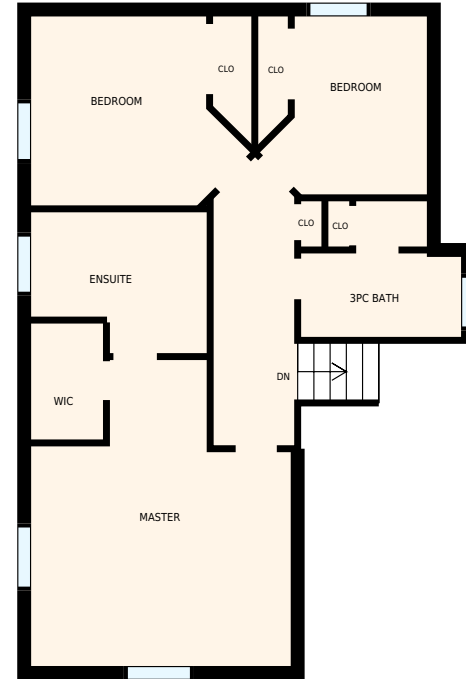

159 Sunset Beach, Annan, ON

Gross Floor Area Above Grade (GFA) 2170 sq. ft

Main floor
Floor Area 1370 sq. ft

2nd floor
Floor Area 800 sq. ft

All rooms dimensions and floor areas must be considered approximate and are subject to independent verification. For method of measurement please see <http://youriguide.com/measure/>.

Main floor

	Interior Area	1260 sq. ft
	Floor Area	1370 sq. ft

PREPARED ON:
 Apr, 2016

All rooms dimensions and floor areas must be considered approximate and are subject to independent verification. For method of measurement please see <http://youriguide.com/measure/>.

720 sq. ft
 800 sq. ft

All rooms dimensions and floor areas must be considered approximate and are subject to independent verification. For method of measurement please see <http://youriguide.com/measure/>.