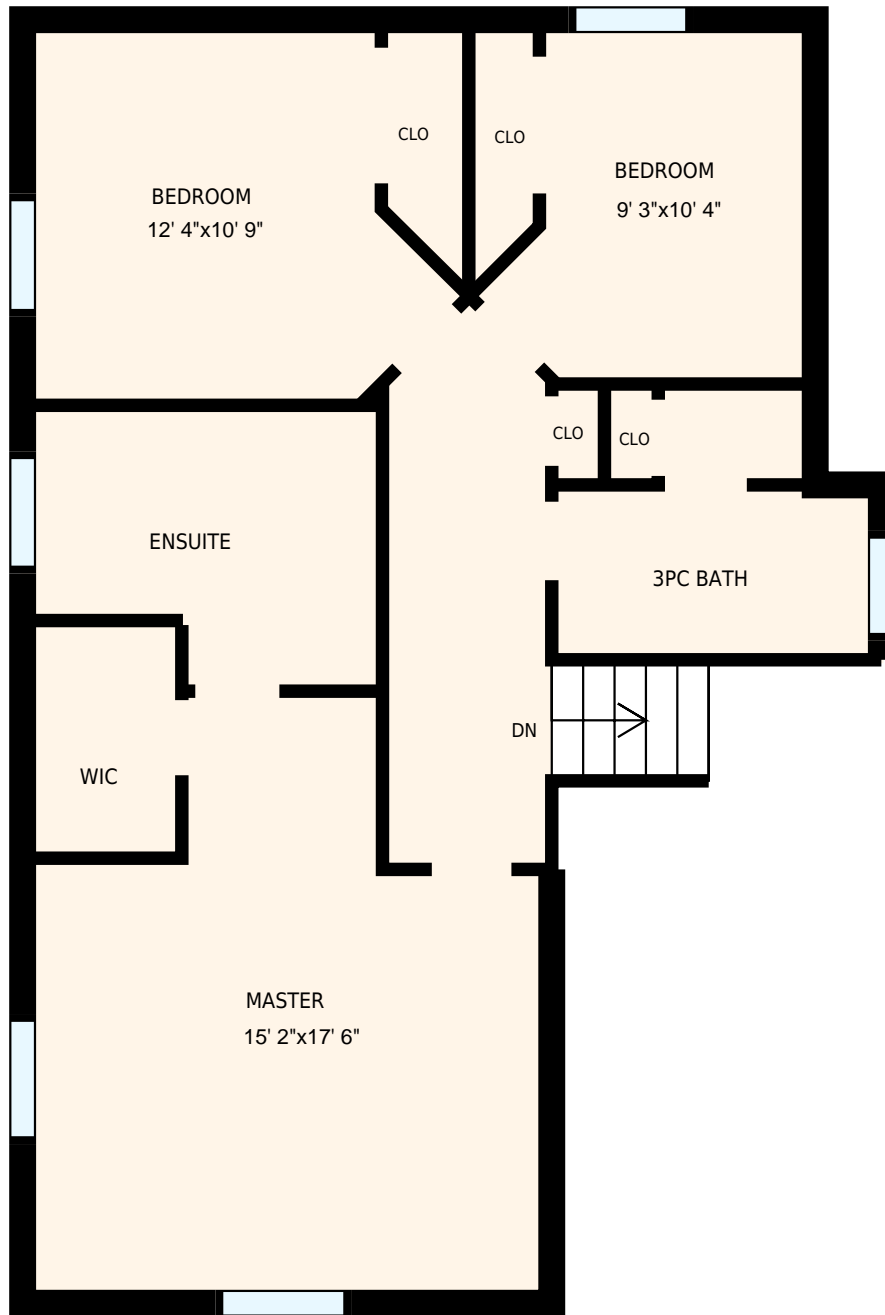

159 Sunset Beach, Annan, ON

Gross Floor Area Above Grade (GFA) 2170 sq. ft

Main floor
Floor Area 1370 sq. ft

2nd floor
Floor Area 800 sq. ft

All rooms dimensions and floor areas must be considered approximate and are subject to independent verification. For method of measurement please see <http://youriguide.com/measure/>.

Main floor

	Interior Area	1260 sq. ft
	Floor Area	1370 sq. ft

PREPARED ON:
 Apr, 2016

All rooms dimensions and floor areas must be considered approximate and are subject to independent verification. For method of measurement please see <http://youriguide.com/measure/>.

720 sq. ft
 800 sq. ft

All rooms dimensions and floor areas must be considered approximate and are subject to independent verification. For method of measurement please see <http://youriguide.com/measure/>.