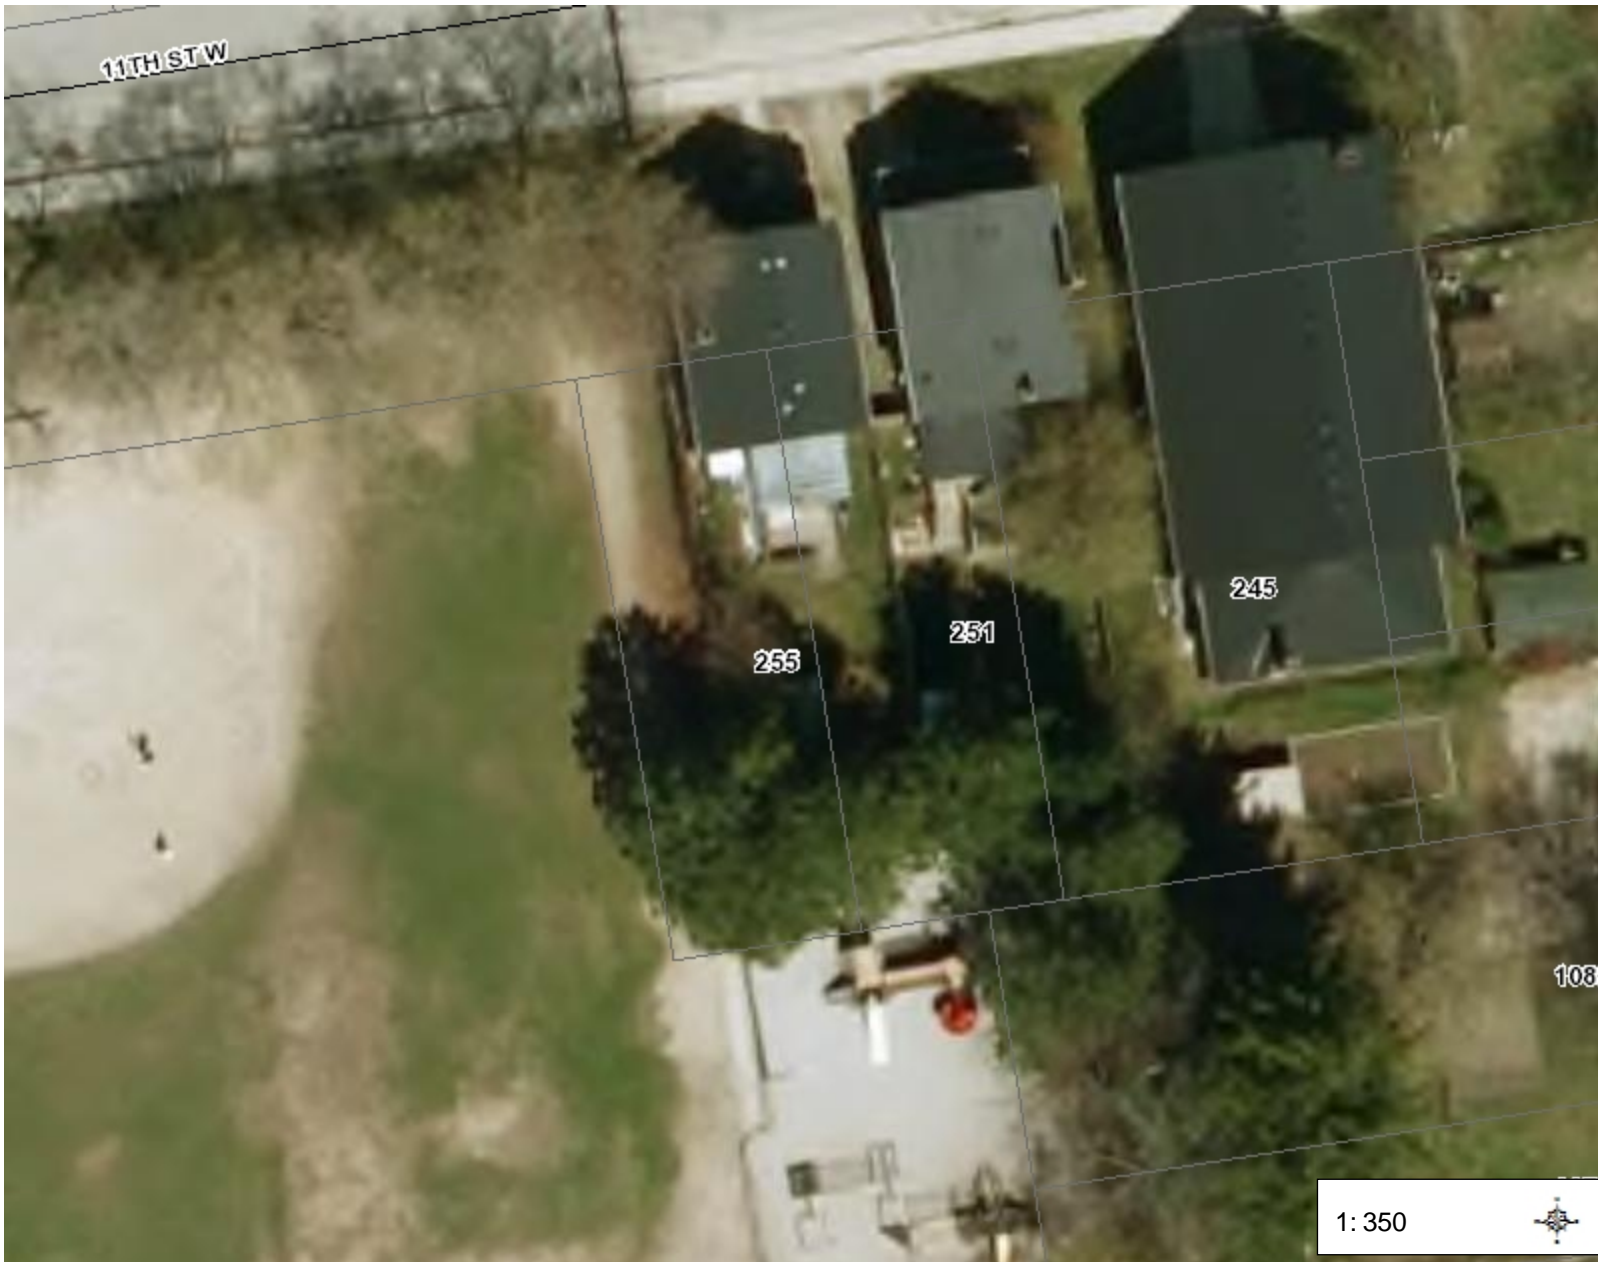

Notes

Aerial

Legend

Owen Sound Centerline

-  Provincial Highways
-  County Roads
-  Local Roads
-  Seasonal Roads

Roads

-  Provincial Highways
-  County Roads
-  Local Roads
-  Seasonal Roads

Civic Address

-  Parcel

17.8 0 8.90 17.8 Meters

NAD_1983_UTM_Zone_17N
City of Owen Sound

This map is a user generated static output from an Internet mapping site and is for reference only. Data layers that appear on this map may or may not be accurate, current, or otherwise reliable.