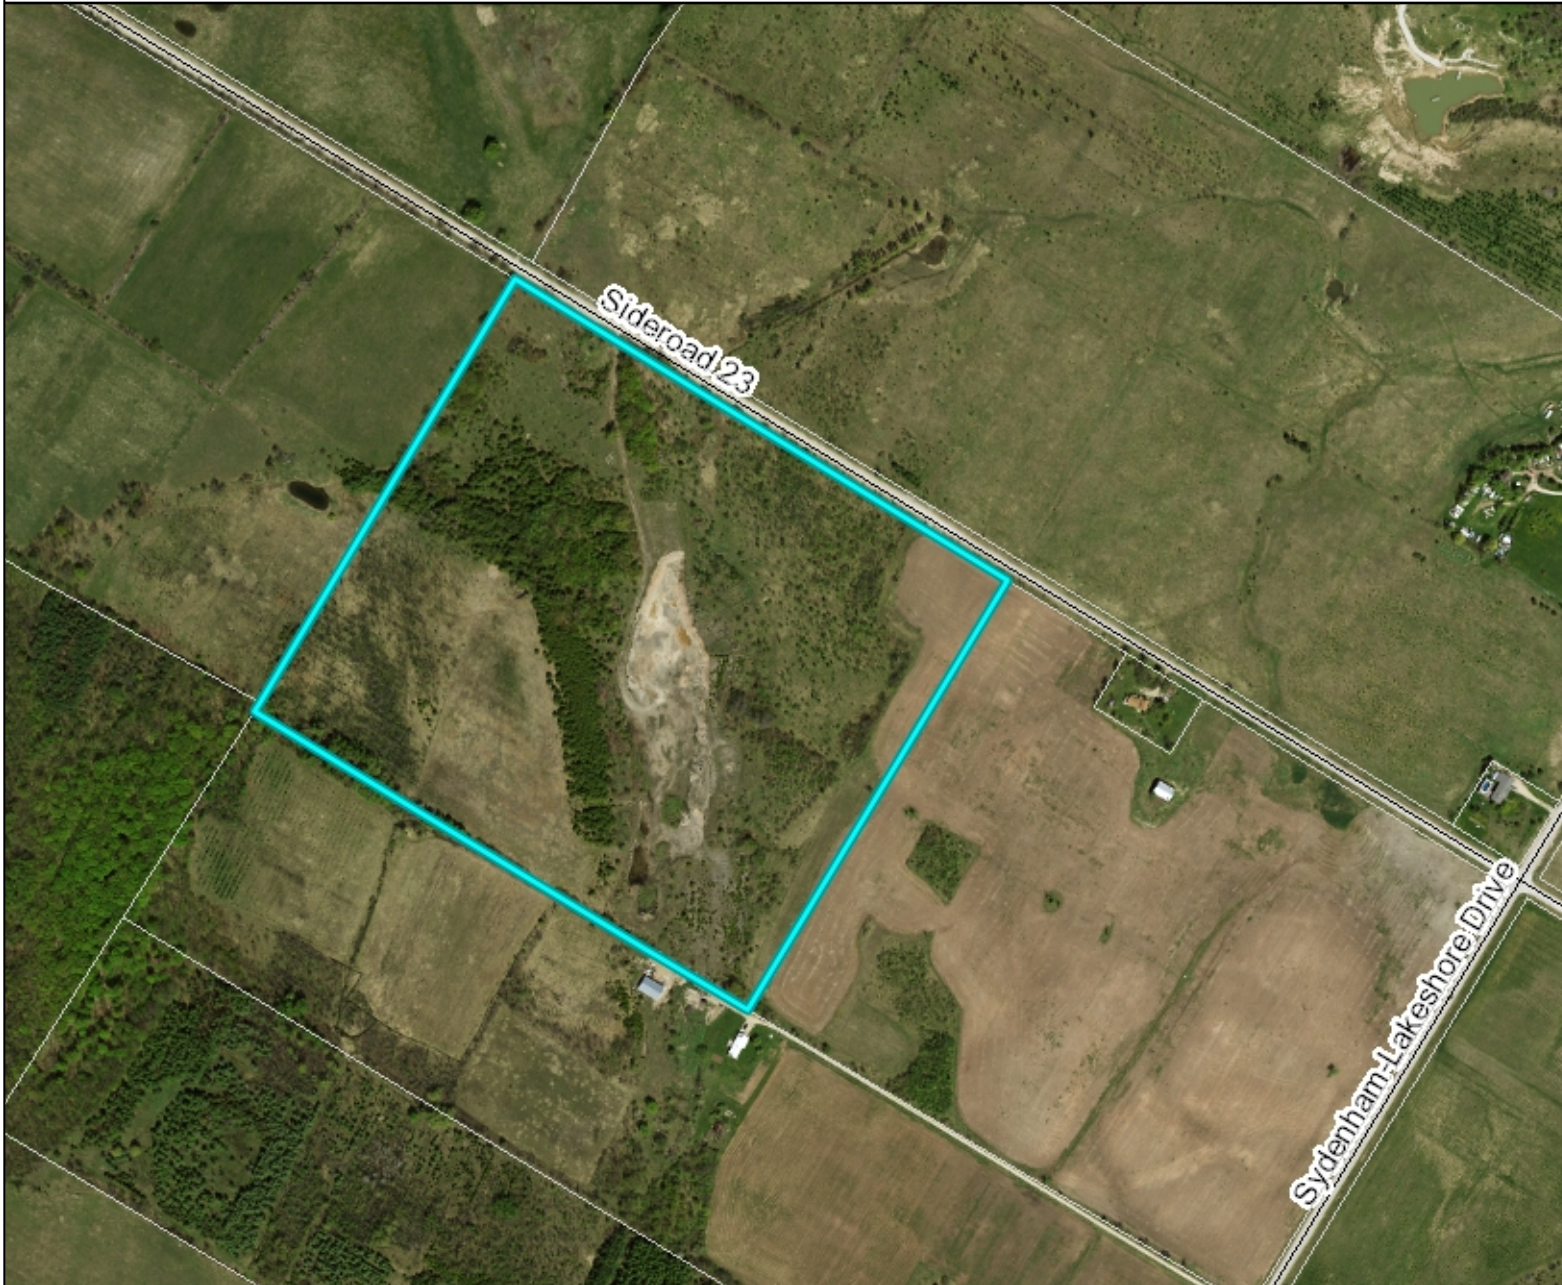

Legend

- Parcels
- Large Scale Roads
 -  Provincial Highway
 -  County Road
 -  Township Road
 -  Seasonal Road

Notes

0.32 0 0.16 0.32 Kilometers

WGS_1984_Web_Mercator_Auxiliary_Sphere
© County of Grey

Printed: March 28, 2018

THIS MAP IS NOT TO BE USED FOR NAVIGATION

This map is a user generated static output from an Internet mapping site and is for reference only.
Data layers that appear on this map may or may not be accurate, current, or otherwise reliable.