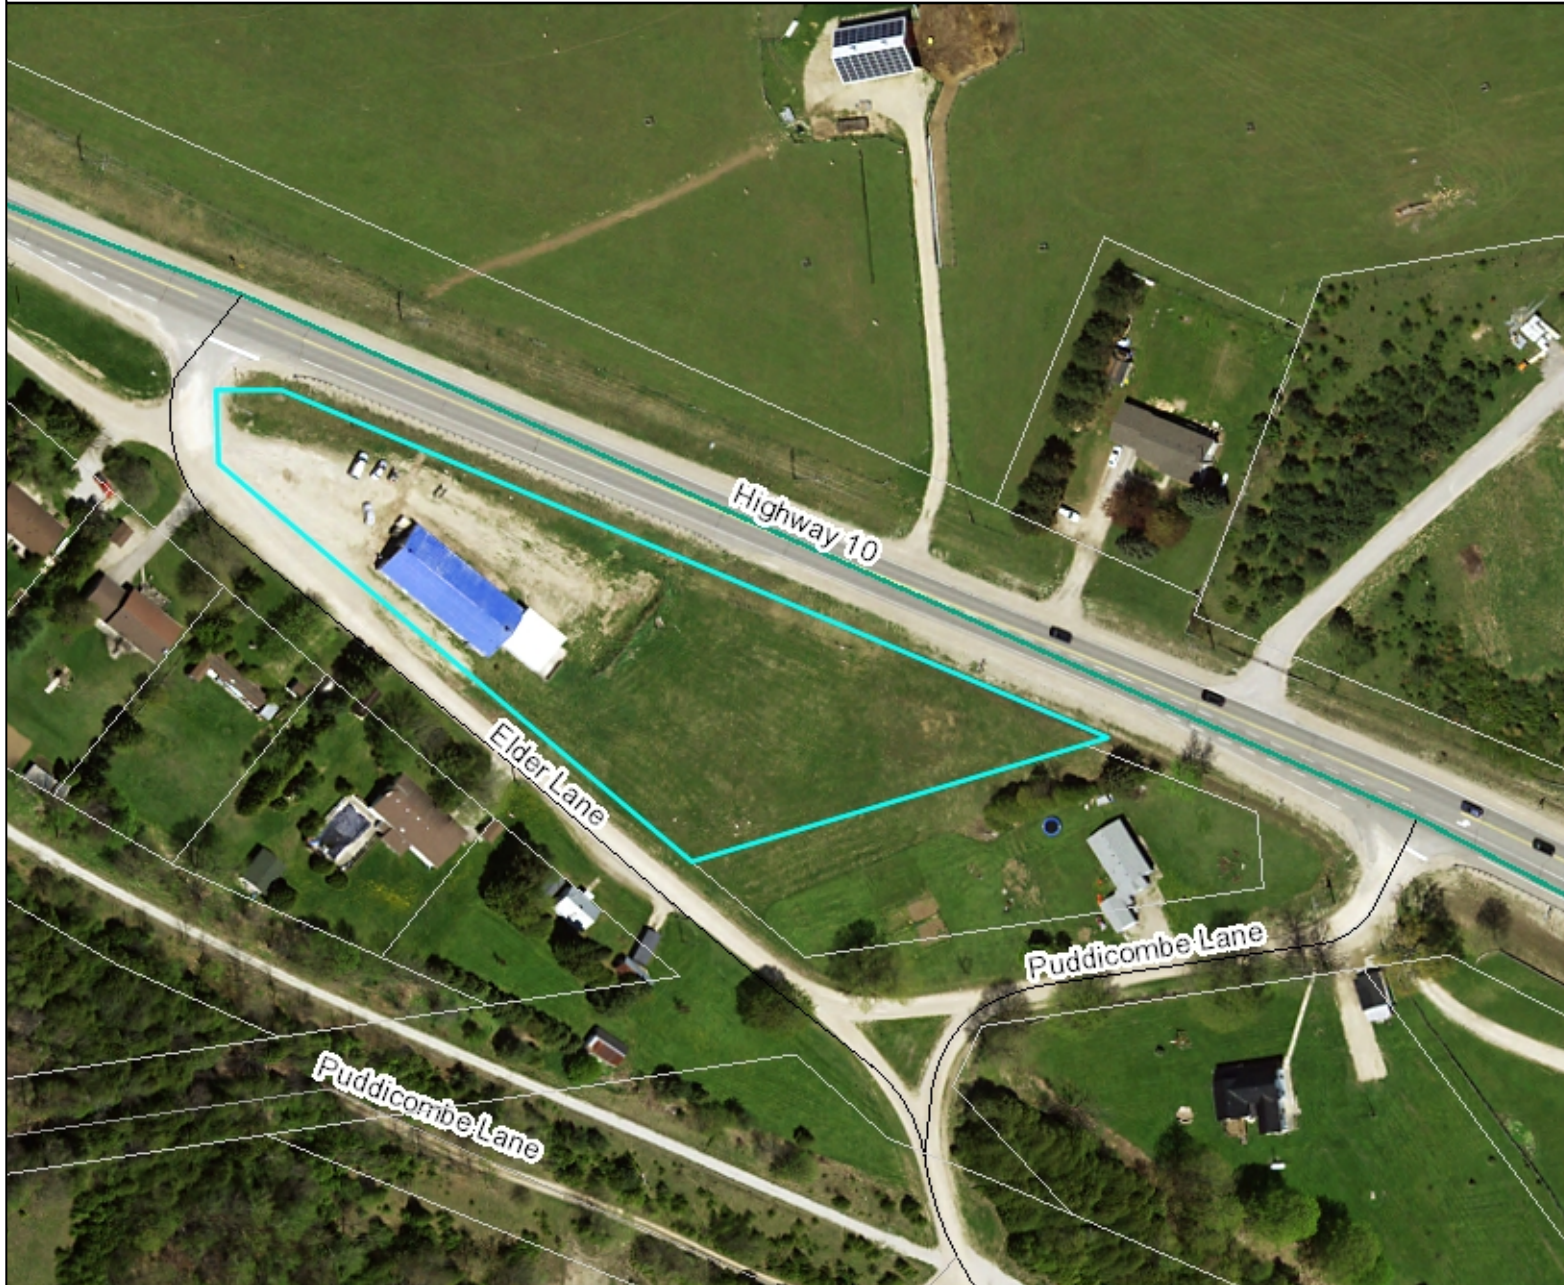

Legend

- Parcels
- Large Scale
 -  Provincial Highway
 -  County Road
 -  Municipal Road
 -  Municipal Road - (No Winter Maintenance)

Notes

0.08 0 0.04 0.08 Kilometers

This map is a user generated static output from an Internet mapping site and is for reference only. Data layers that appear on this map may or may not be accurate, current, or otherwise reliable.