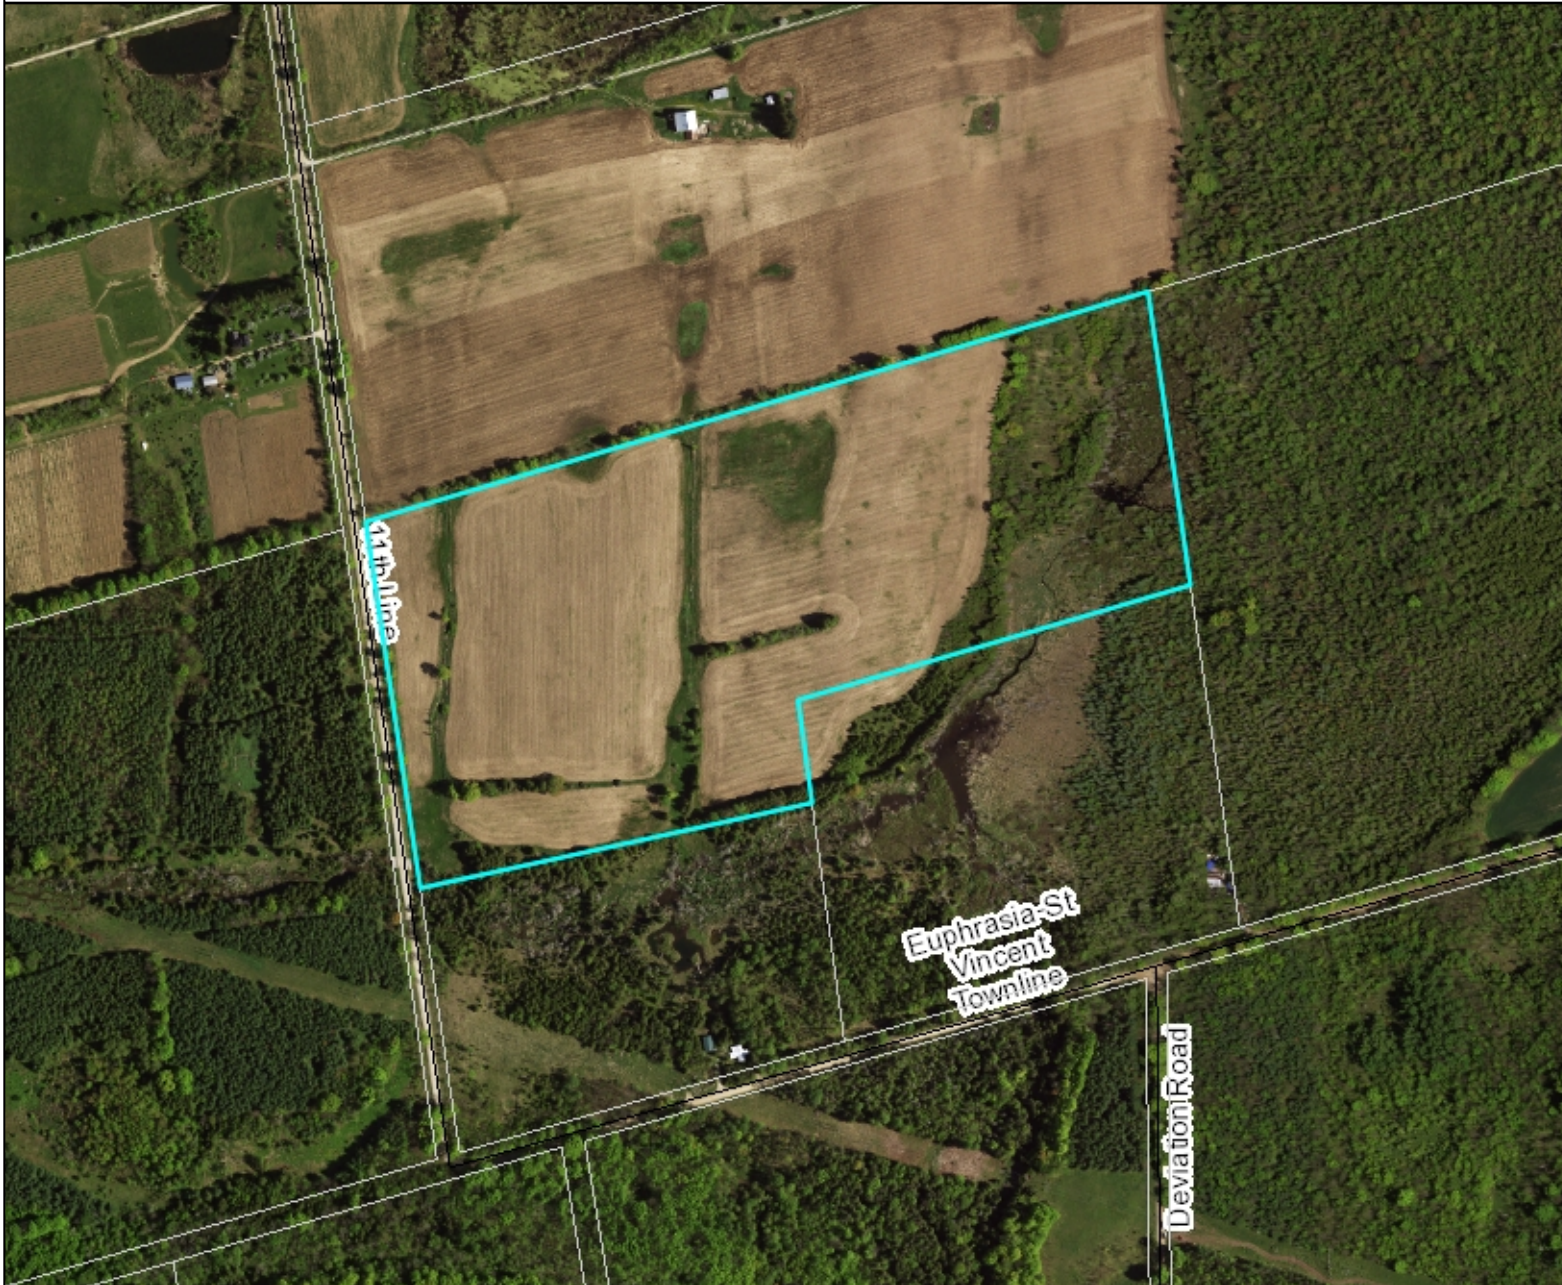

**Legend**

- Parcels
- Large Scale
  -  Provincial Highway
  -  County Road
  -  Municipal Road
  -  Municipal Road - (No Winter Maintenance)

0.32 0 0.16 0.32 Kilometers

WGS\_1984\_Web\_Mercator\_Auxiliary\_Sphere  
© County of Grey

Printed: October 18, 2016

THIS MAP IS NOT TO BE USED FOR NAVIGATION

This map is a user generated static output from an Internet mapping site and is for reference only.  
Data layers that appear on this map may or may not be accurate, current, or otherwise reliable.