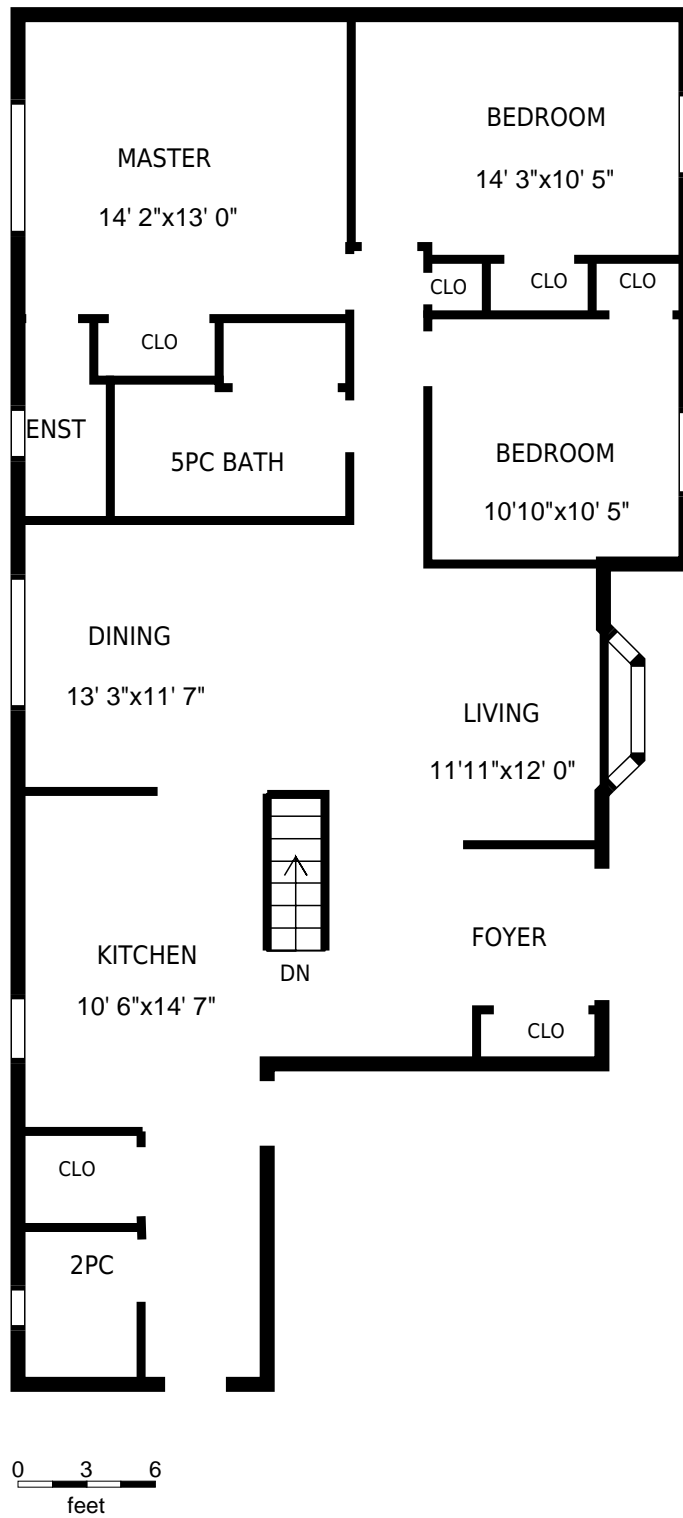

4159 On-6, Arthur, ON

Main floor

Usable Floor Area (UFA): 1390 sq. ft

Lower floor

Usable Floor Area (UFA): 1250 sq. ft

4159 On-6, Arthur, ON

PREPARED FOR:
 Scott Crowther
 Sales Representative
 Royal LePage RCR Realty, Brokerage Independently Owned & Operated

Main floor

Usable Floor Area (UFA): 1390 sq. ft

PREPARED ON:
 Mar, 2016

All rooms dimensions and floor areas must be considered approximate and are subject to independent verification. For method of measurement please see <http://youriguide.com/measure/>.

4159 On-6, Arthur, ON

PREPARED FOR:
Scott Crowther
Sales Representative
Royal LePage RCR Realty, Brokerage Independently Owned & Operated

Lower floor

Usable Floor Area (UFA): 1250 sq. ft

PREPARED ON:
Mar, 2016

All rooms dimensions and floor areas must be considered approximate and are subject to independent verification. For method of measurement please see <http://youriguide.com/measure/>.