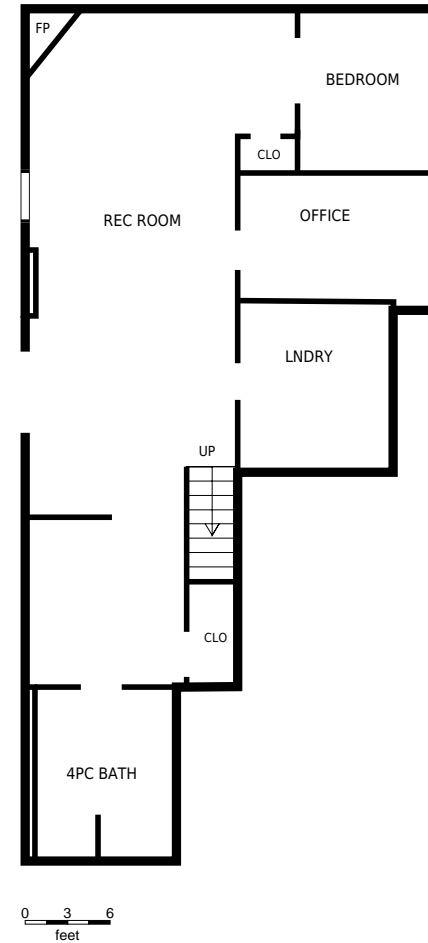

4159 On-6, Arthur, ON

Main floor

Usable Floor Area (UFA): 1390 sq. ft

Lower floor

Usable Floor Area (UFA): 1250 sq. ft

4159 On-6, Arthur, ON

PREPARED FOR:
 Scott Crowther
 Sales Representative
 Royal LePage RCR Realty, Brokerage Independently Owned & Operated

Main floor

Usable Floor Area (UFA): 1390 sq. ft

PREPARED ON:
 Mar, 2016

All rooms dimensions and floor areas must be considered approximate and are subject to independent verification. For method of measurement please see <http://youriguide.com/measure/>.

4159 On-6, Arthur, ON

PREPARED FOR:
Scott Crowther
Sales Representative
Royal LePage RCR Realty, Brokerage Independently Owned & Operated

Lower floor

Usable Floor Area (UFA): 1250 sq. ft

PREPARED ON:
Mar, 2016

All rooms dimensions and floor areas must be considered approximate and are subject to independent verification. For method of measurement please see <http://youriguide.com/measure/>.