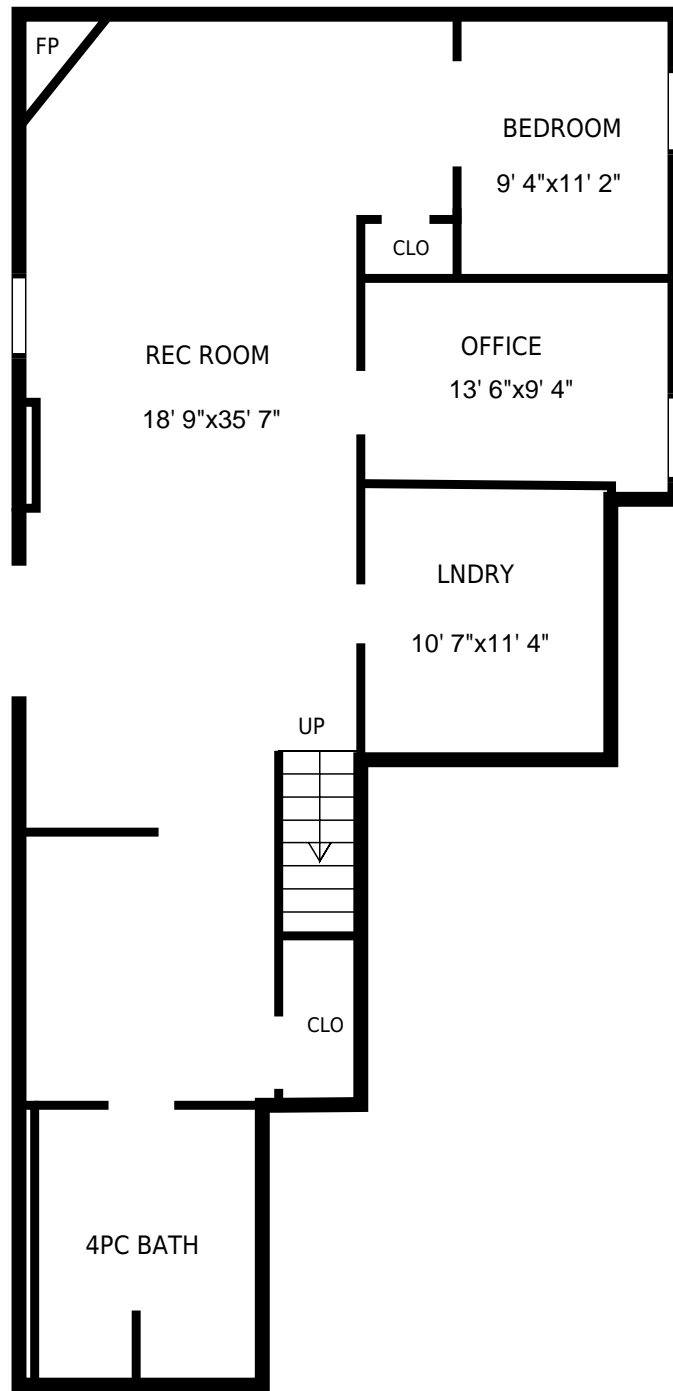

4159 On-6, Arthur, ON

Main floor

Usable Floor Area (UFA): 1390 sq. ft

Lower floor

Usable Floor Area (UFA): 1250 sq. ft

4159 On-6, Arthur, ON

PREPARED FOR:
 Scott Crowther
 Sales Representative
 Royal LePage RCR Realty, Brokerage Independently Owned & Operated

Main floor

Usable Floor Area (UFA): 1390 sq. ft

PREPARED ON:
 Mar, 2016

All rooms dimensions and floor areas must be considered approximate and are subject to independent verification. For method of measurement please see <http://youriguide.com/measure/>.

4159 On-6, Arthur, ON

PREPARED FOR:
Scott Crowther
Sales Representative
Royal LePage RCR Realty, Brokerage Independently Owned & Operated

Lower floor

Usable Floor Area (UFA): 1250 sq. ft

PREPARED ON:
Mar, 2016

All rooms dimensions and floor areas must be considered approximate and are subject to independent verification. For method of measurement please see <http://youriguide.com/measure/>.