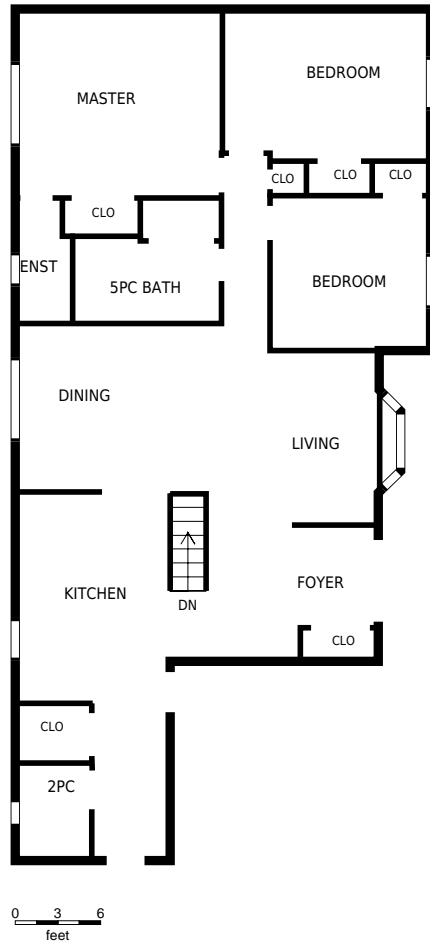

4159 On-6, Arthur, ON

Main floor

Usable Floor Area (UFA): 1390 sq. ft

Lower floor

Usable Floor Area (UFA): 1250 sq. ft

4159 On-6, Arthur, ON

PREPARED FOR:
 Scott Crowther
 Sales Representative
 Royal LePage RCR Realty, Brokerage Independently Owned & Operated

Main floor

Usable Floor Area (UFA): 1390 sq. ft

PREPARED ON:
 Mar, 2016

All rooms dimensions and floor areas must be considered approximate and are subject to independent verification. For method of measurement please see <http://youriguide.com/measure/>.

4159 On-6, Arthur, ON

PREPARED FOR:
Scott Crowther
Sales Representative
Royal LePage RCR Realty, Brokerage Independently Owned & Operated

Lower floor

Usable Floor Area (UFA): 1250 sq. ft

PREPARED ON:
Mar, 2016

All rooms dimensions and floor areas must be considered approximate and are subject to independent verification. For method of measurement please see <http://youriguide.com/measure/>.