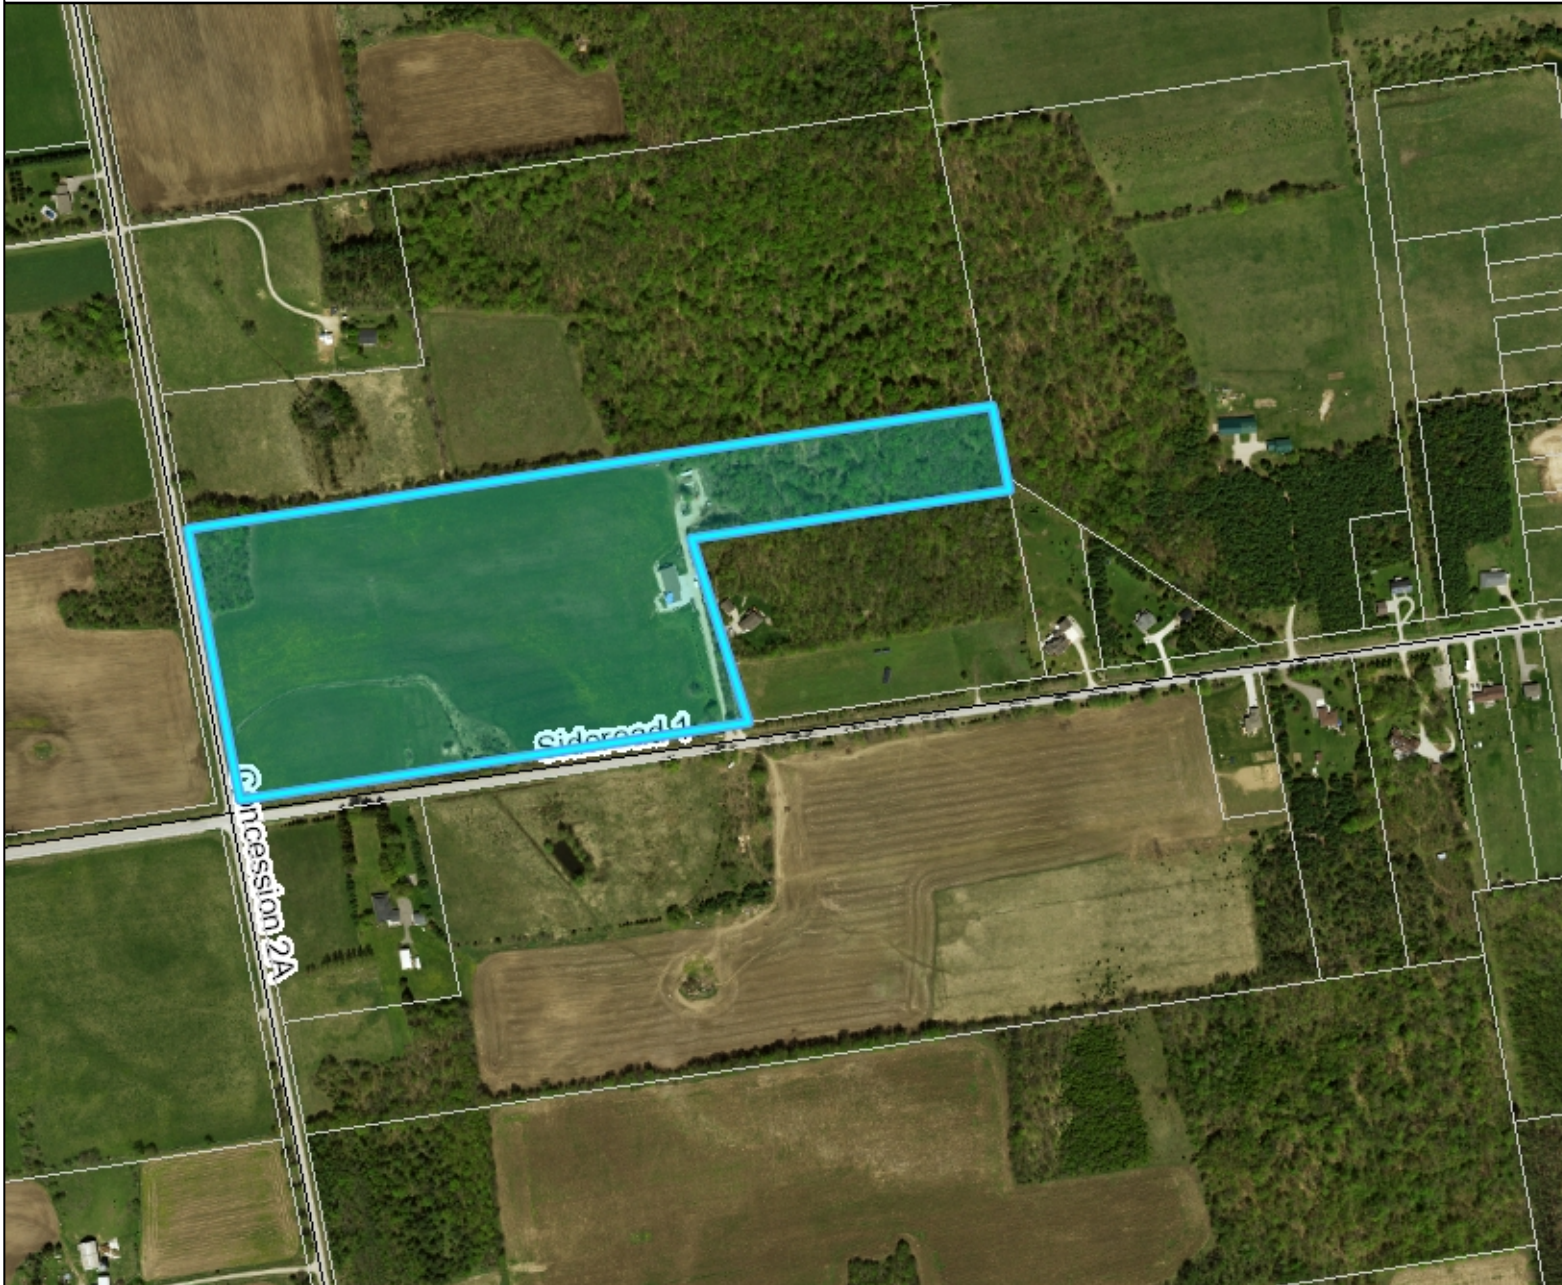

Legend

-  Parcels
- Large Scale Roads**
 -  Provincial Highway
 -  County Road
 -  Township Road
 -  Seasonal Road

Notes

0.32 0 0.16 0.32 Kilometers

WGS_1984_Web_Mercator_Auxiliary_Sphere
© County of Grey

Printed: March 21, 2018

THIS MAP IS NOT TO BE USED FOR NAVIGATION

This map is a user generated static output from an Internet mapping site and is for reference only.
Data layers that appear on this map may or may not be accurate, current, or otherwise reliable.