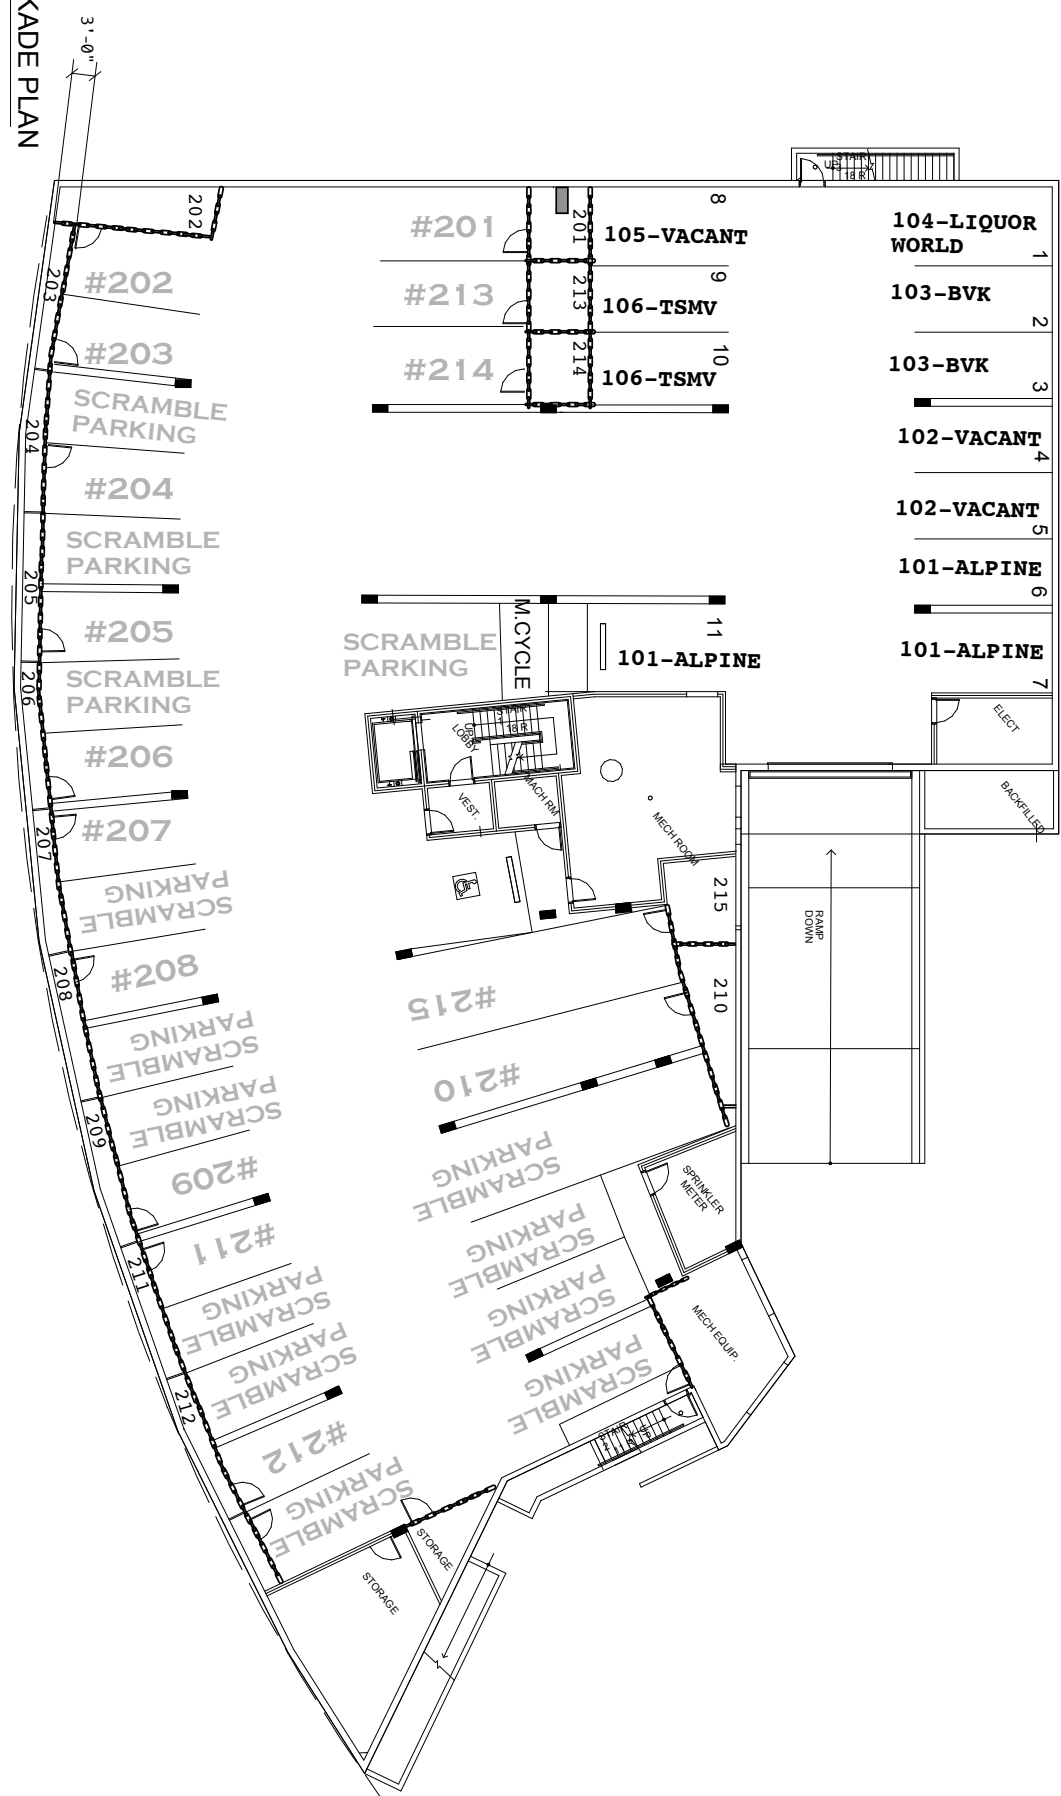

Feb. 21, 2007

1 PARKADE PLAN
NTS

CHAIN LINK FENCING