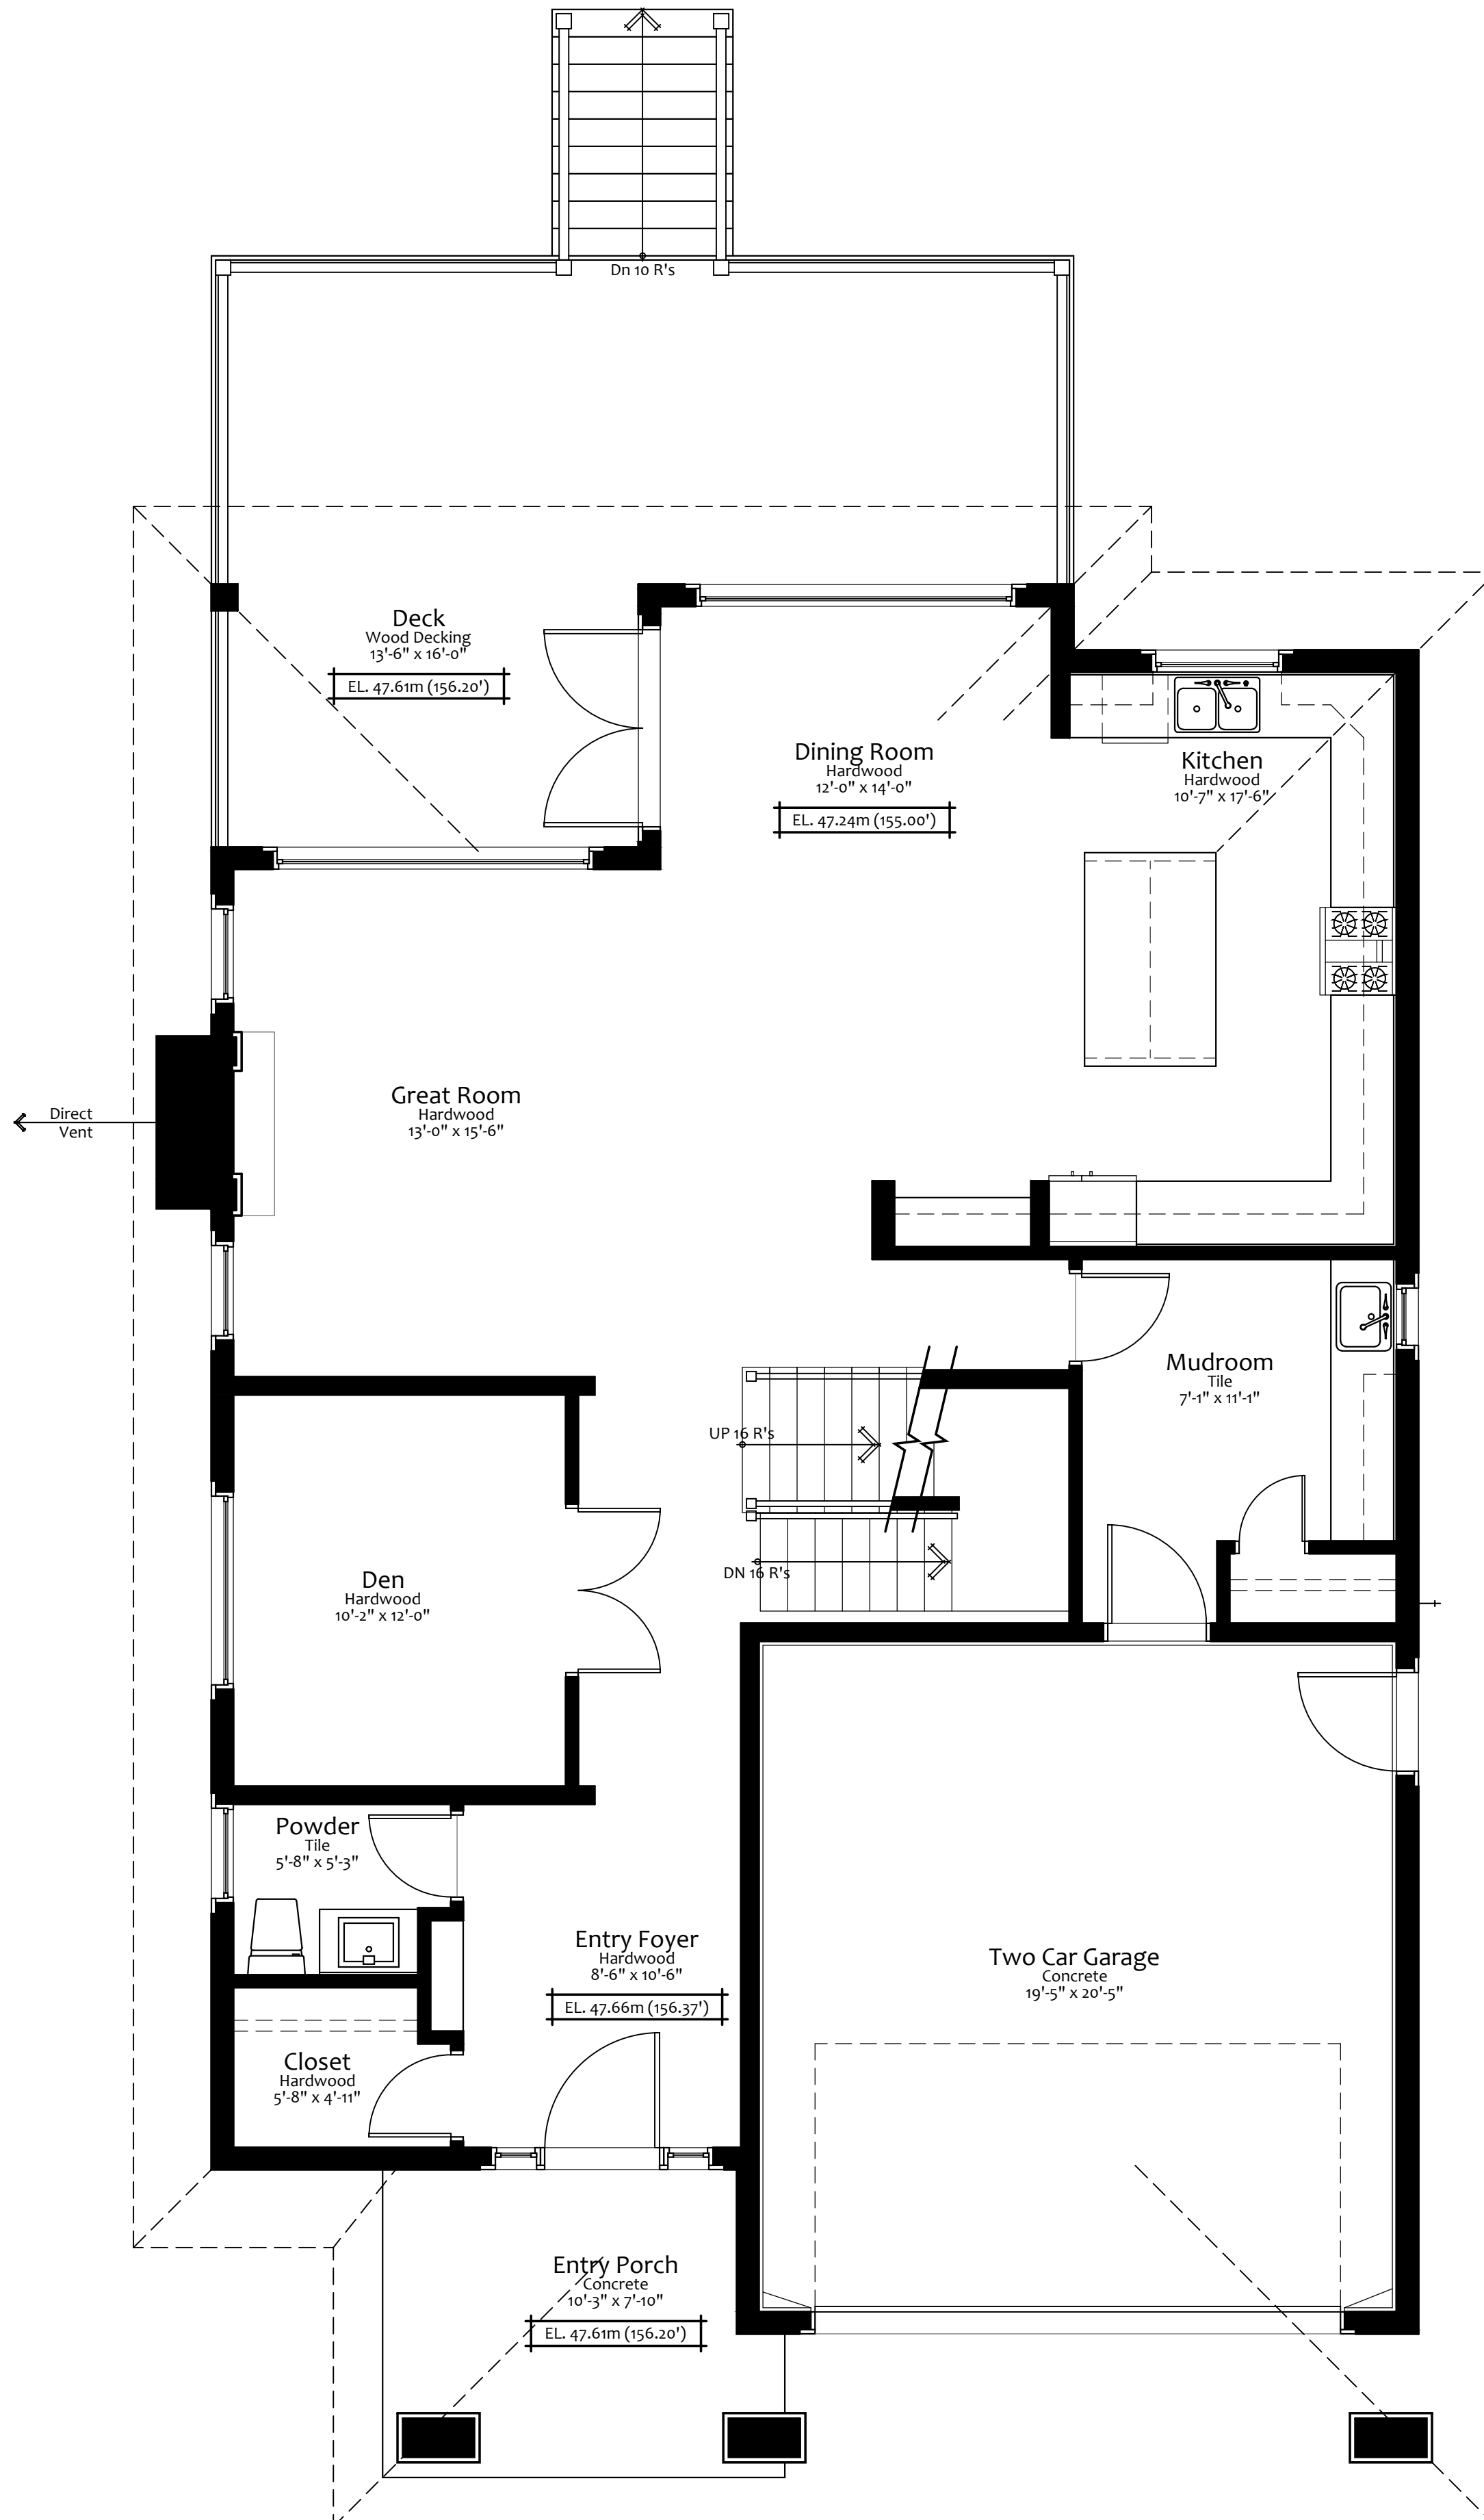

Front Elevation

Area -

**Lower Floor Plan**  
Area - 1568 sq.ft.

**Main Floor Plan**  
Area - 1289 sq.ft.

**Upper Floor Plan**  
 Area - 1296 sq.ft.