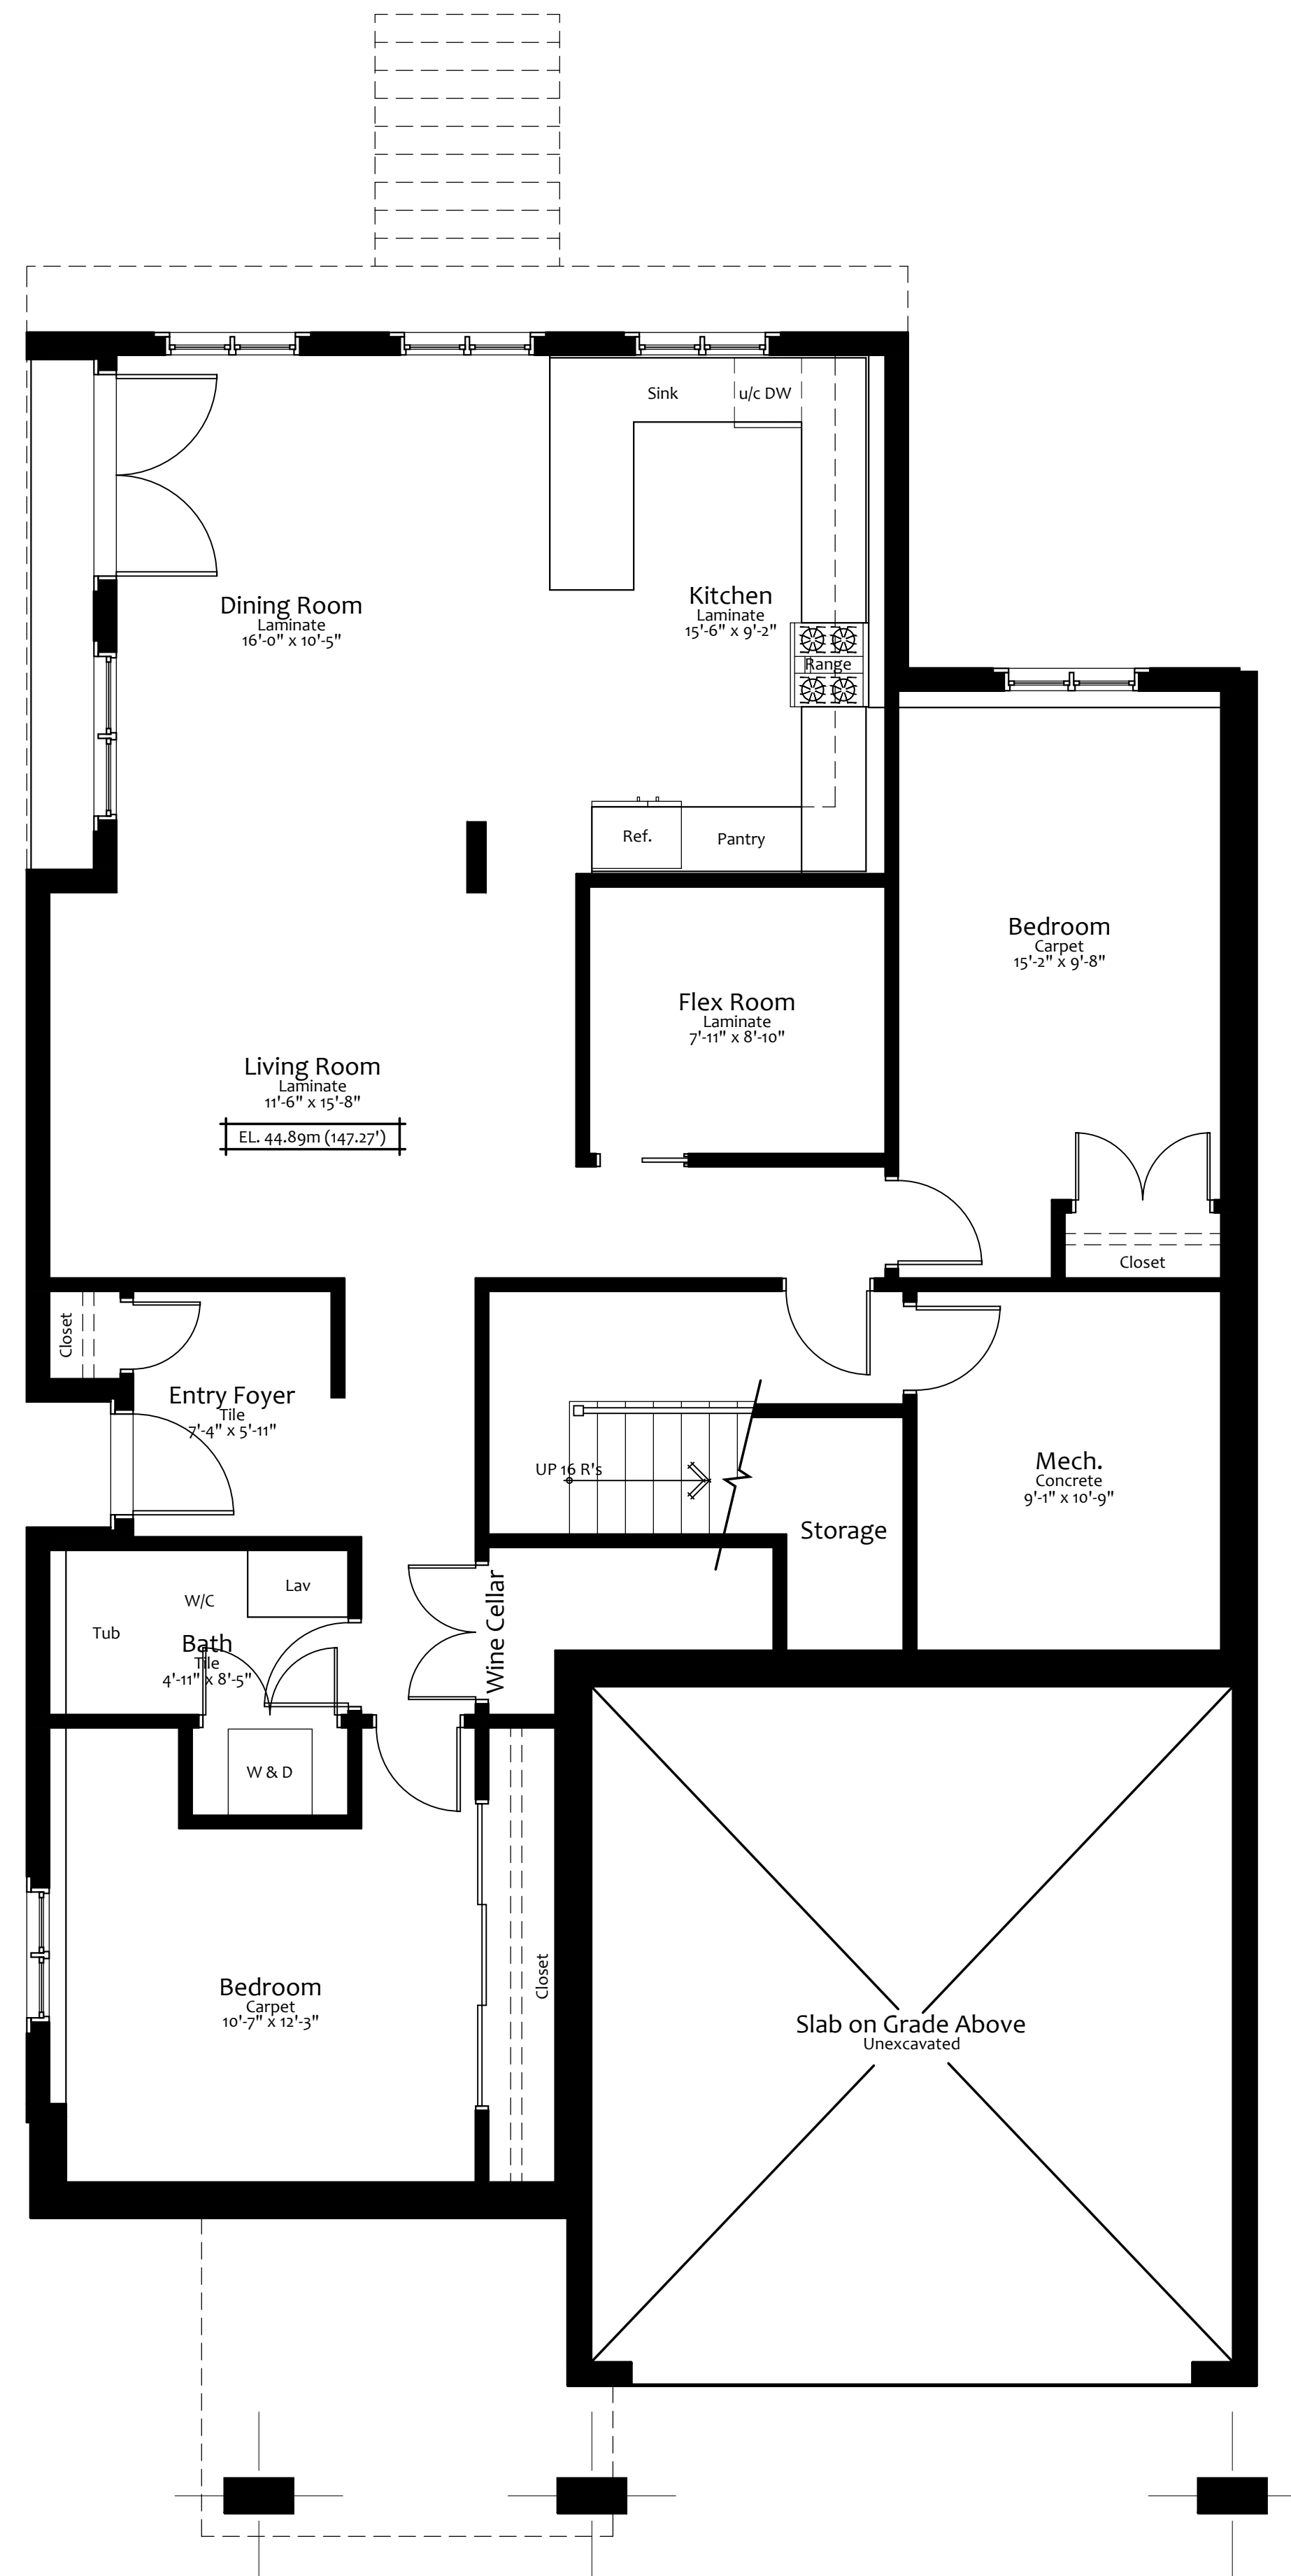

Front Elevation

Area -

**Lower Floor Plan**  
Area - 1568 sq.ft.

**Main Floor Plan**  
Area - 1289 sq.ft.

**Upper Floor Plan**  
 Area - 1296 sq.ft.