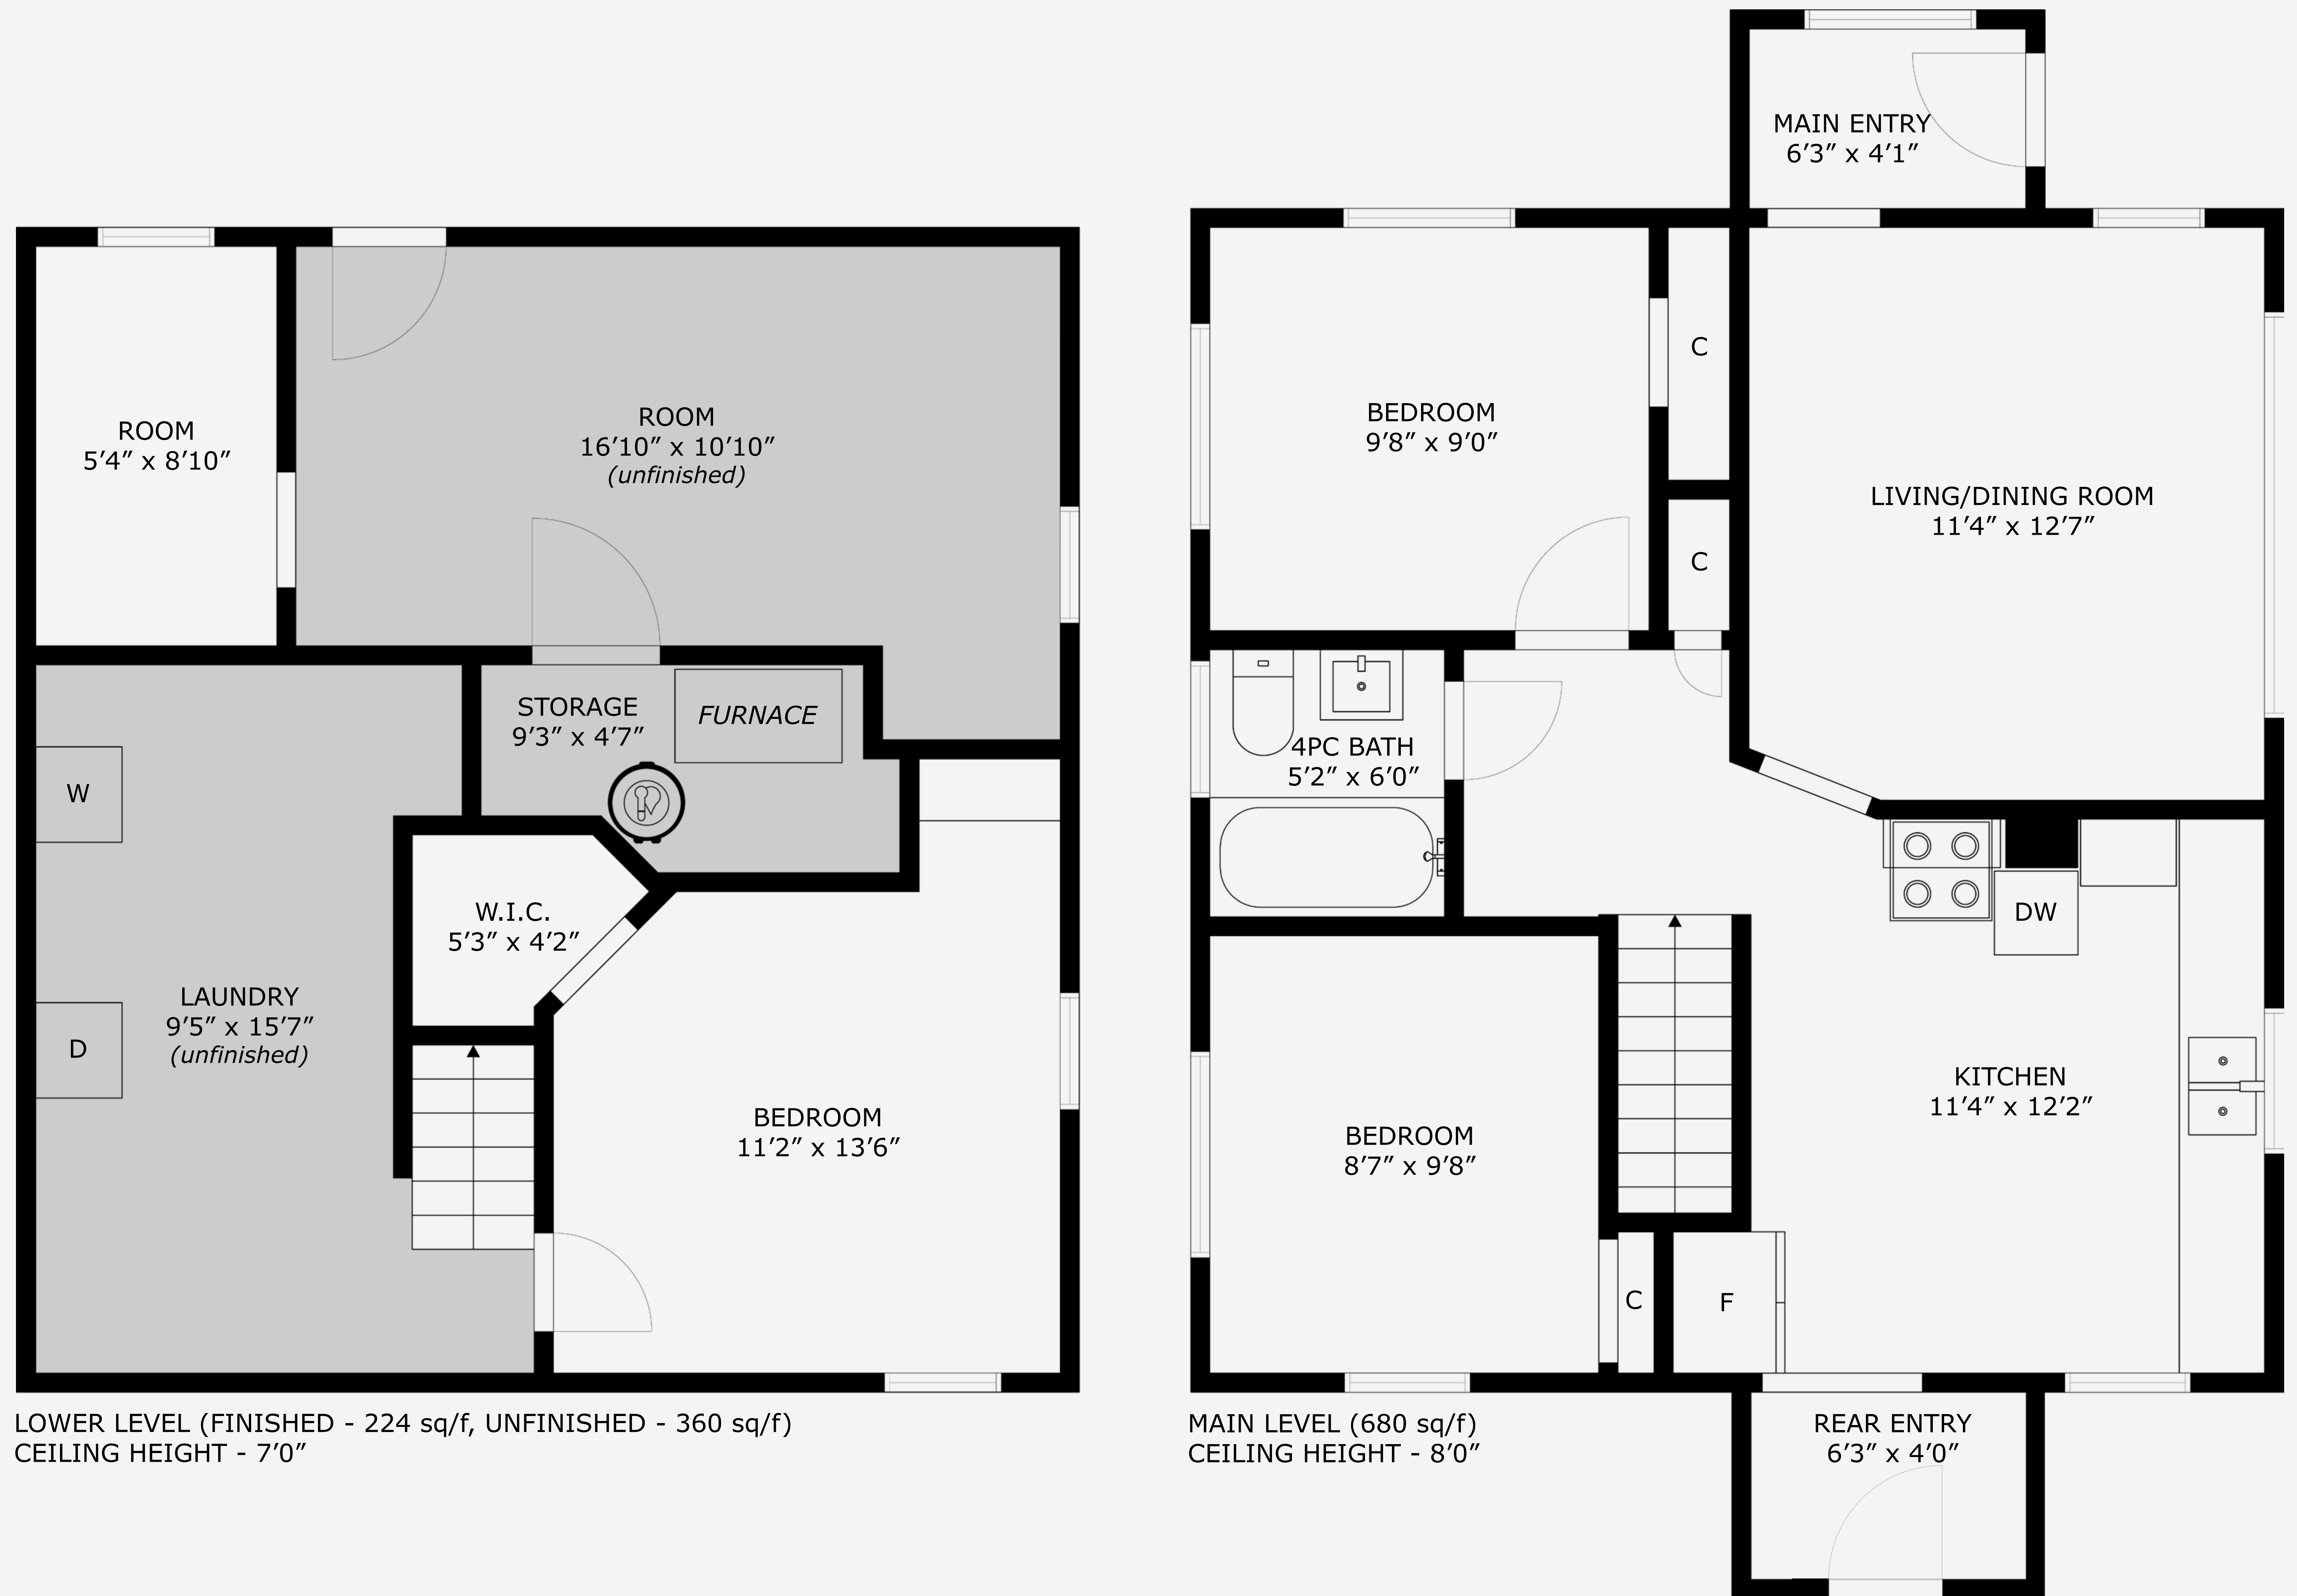

**Property Matrix**

**904 Sq Ft**  
Total Finished

**360 Sq Ft**  
Total Unfinished

All measurements are approximate and should be verified by the Buyer if important.

# 130 Lee Avenue

Total Finished Area - 904 Sq Ft

LOWER LEVEL (FINISHED - 224 sq/f, UNFINISHED - 360 sq/f)  
CEILING HEIGHT - 7'0"

MAIN LEVEL (680 sq/f)  
CEILING HEIGHT - 8'0"