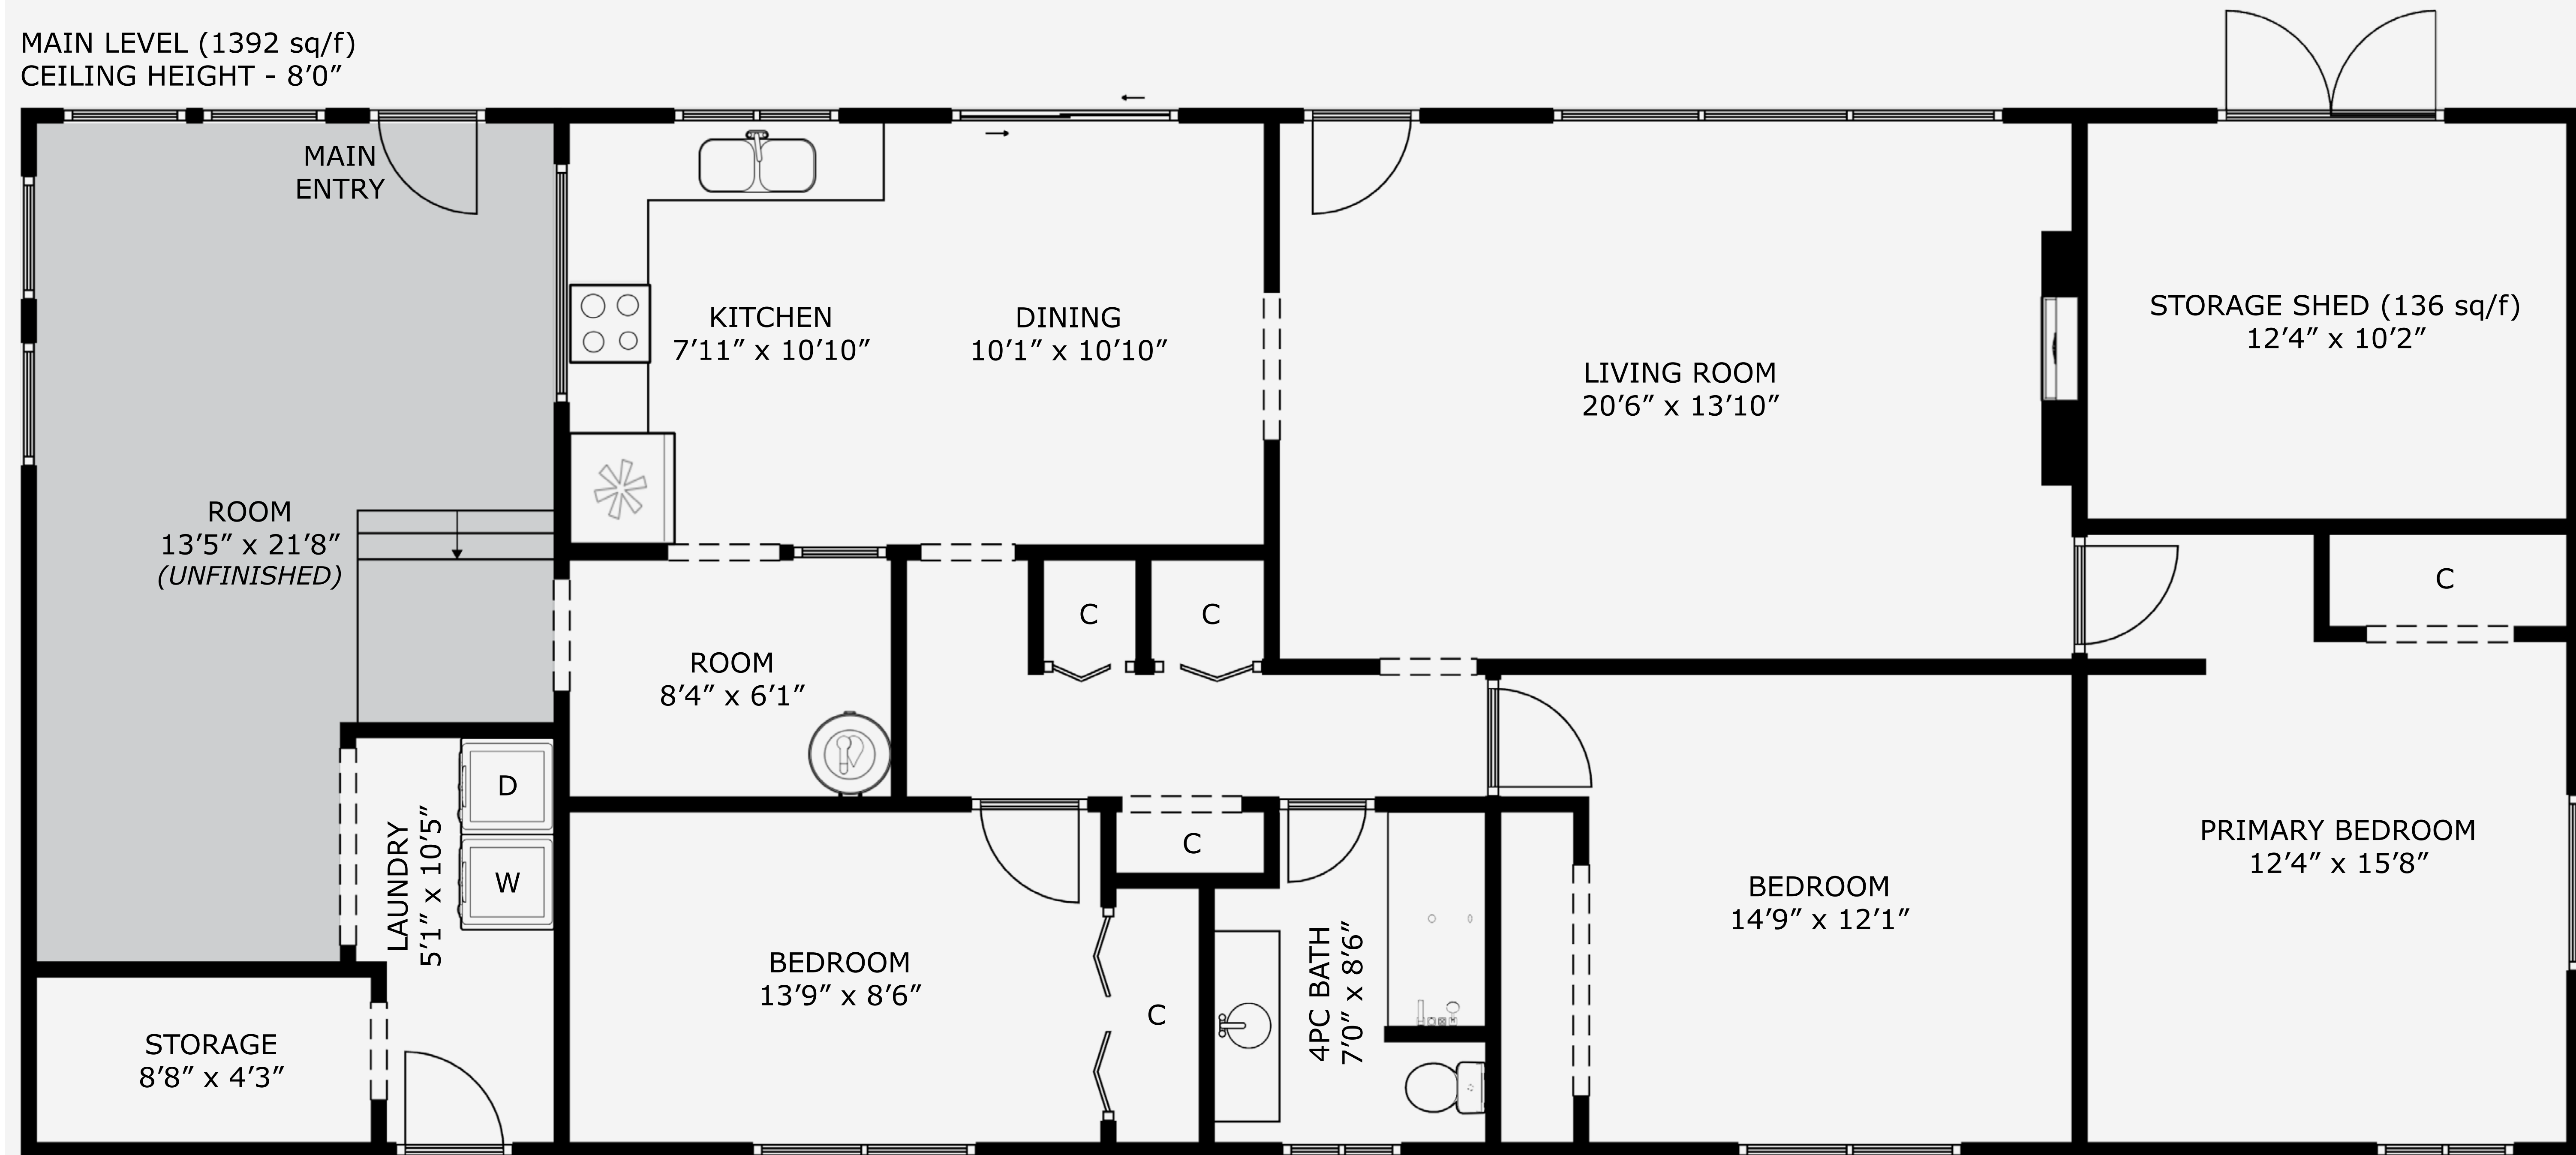

# 219 Texada Road

Total Finished Area - 1392 Sq Ft

## Property Matrix

**1392 Sq Ft**  
Total Finished

**270 Sq Ft**  
Total Unfinished

**136 Sq Ft**  
Storage Shed

MAIN LEVEL (1392 sq/f)  
CEILING HEIGHT - 8'0"

All measurements are approximate and should be verified by the Buyer if important.