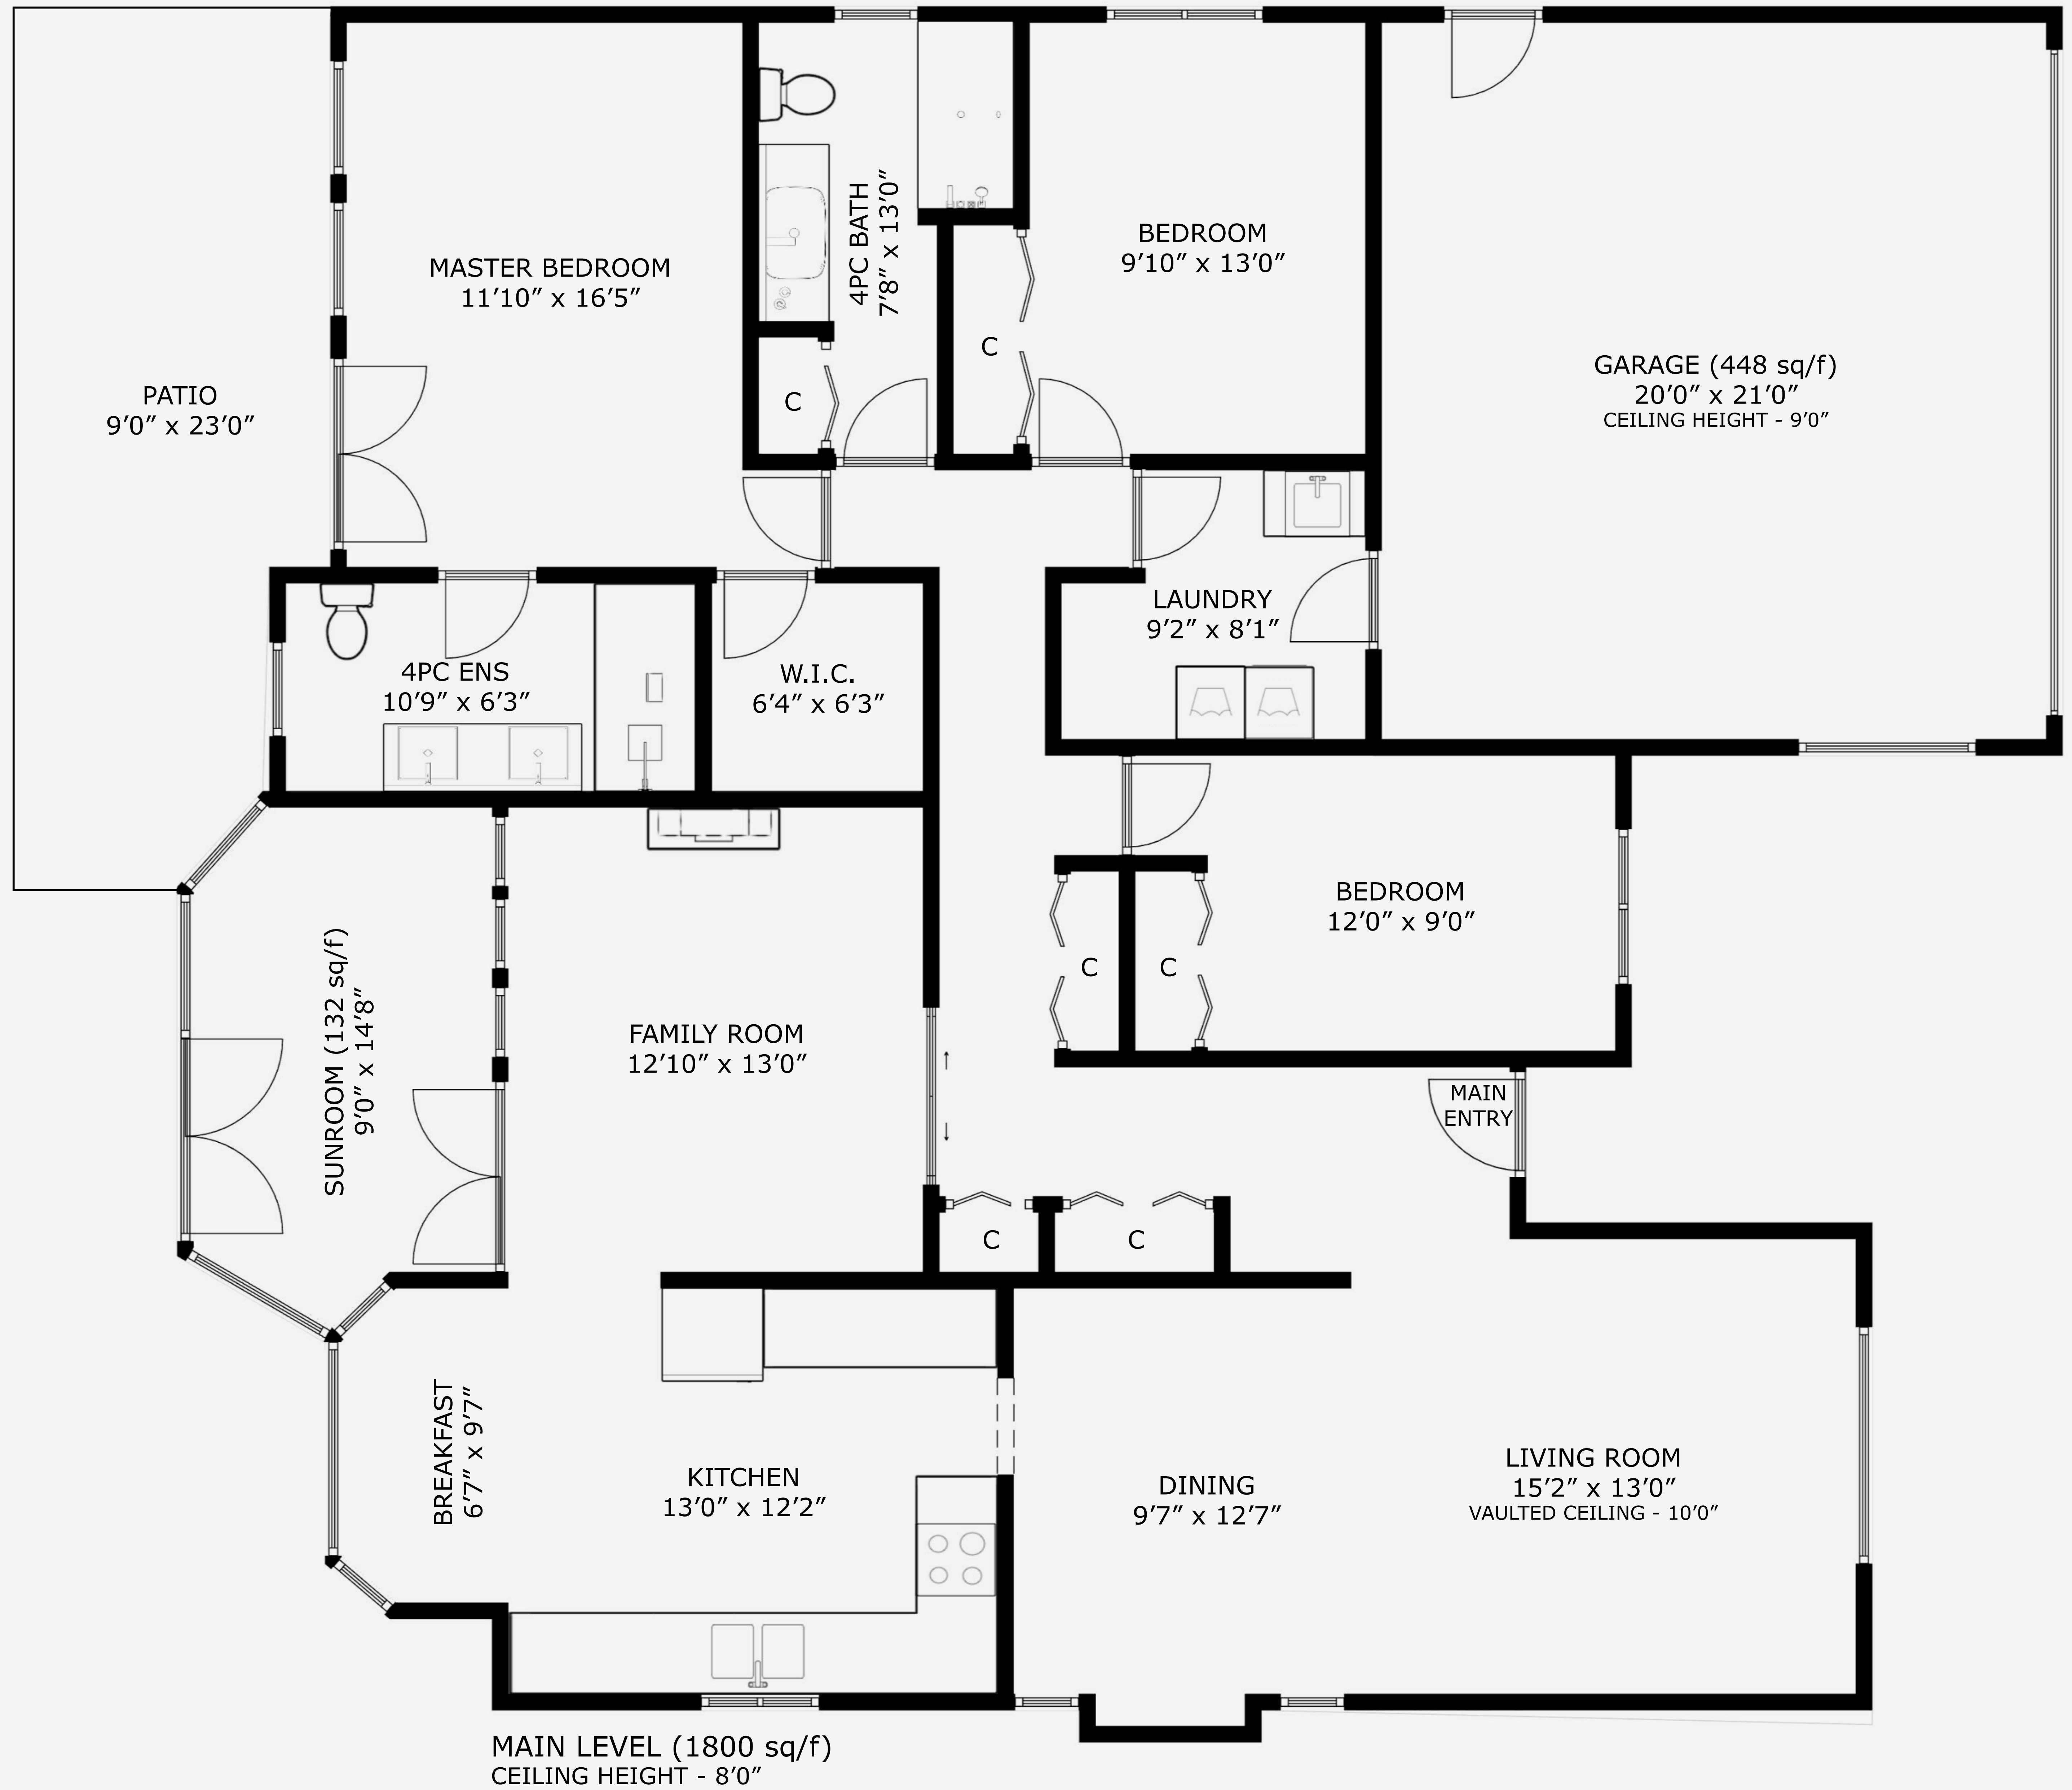

624 Yambury Road

Total Finished Area - 1800 Sq Ft

Chris Barron

Property Matrix

1800 Sq Ft

Total Finished

448 Sq Ft

Garage

132 Sq Ft

Sunroom

All measurements are approximate and should be verified by the Buyer if important.