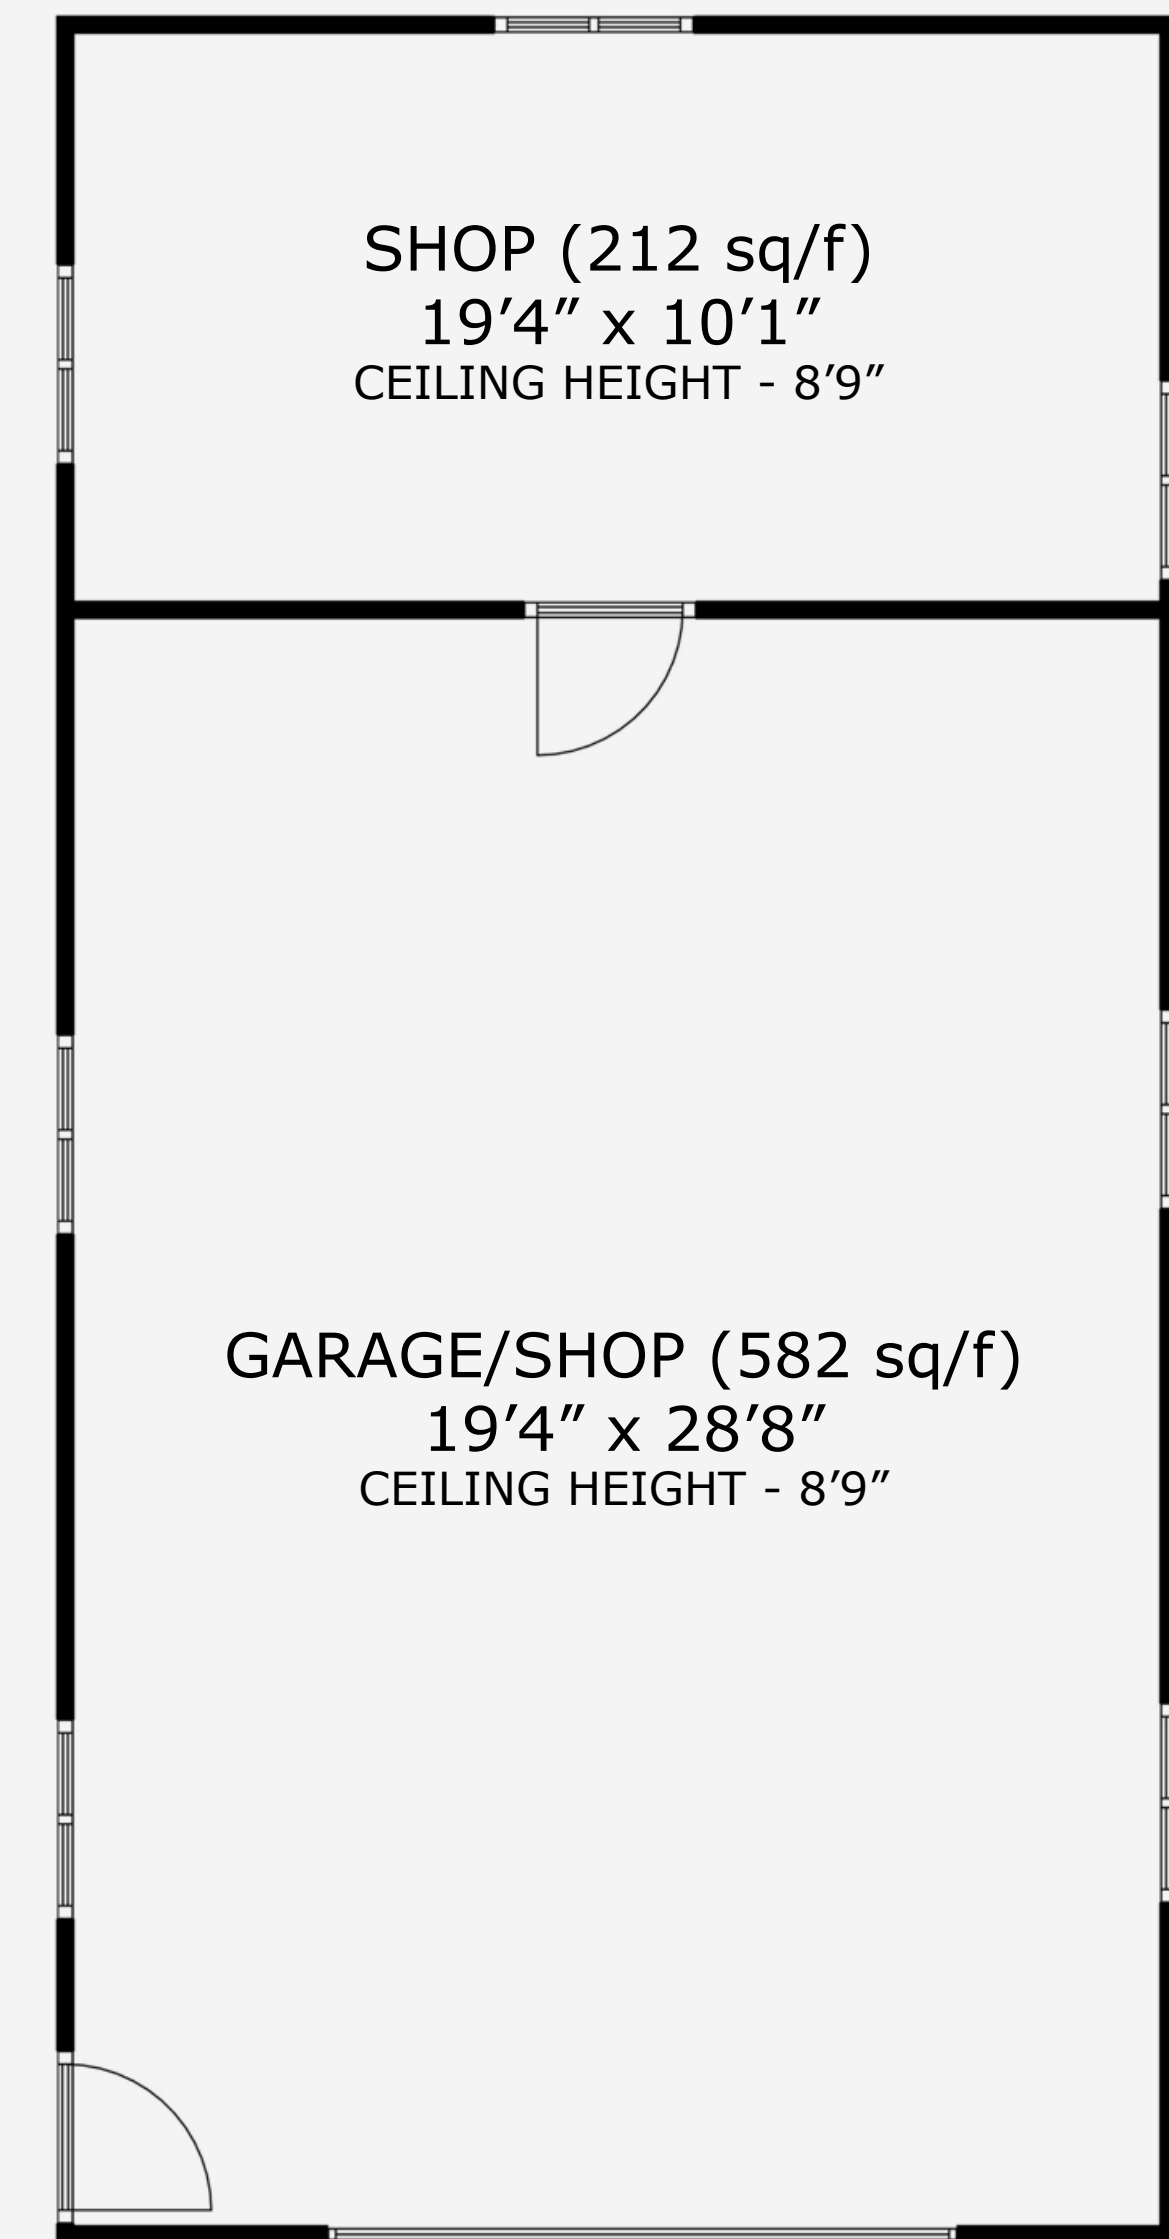

1018 Schidler Road

Total Finished Area - 2172 Sq Ft

Chris Barron

Property Matrix

2172 Sq Ft

Total Finished

2012 Sq Ft

Total Unfinished

MAIN LEVEL (1324 sq/f)
CEILING HEIGHT - 8'0"

LOWER LEVEL (848 sq/f)
UNFINISHED (394 sq/f)
CEILING HEIGHT - 6'9"

All measurements are approximate and should be verified by the Buyer if important.