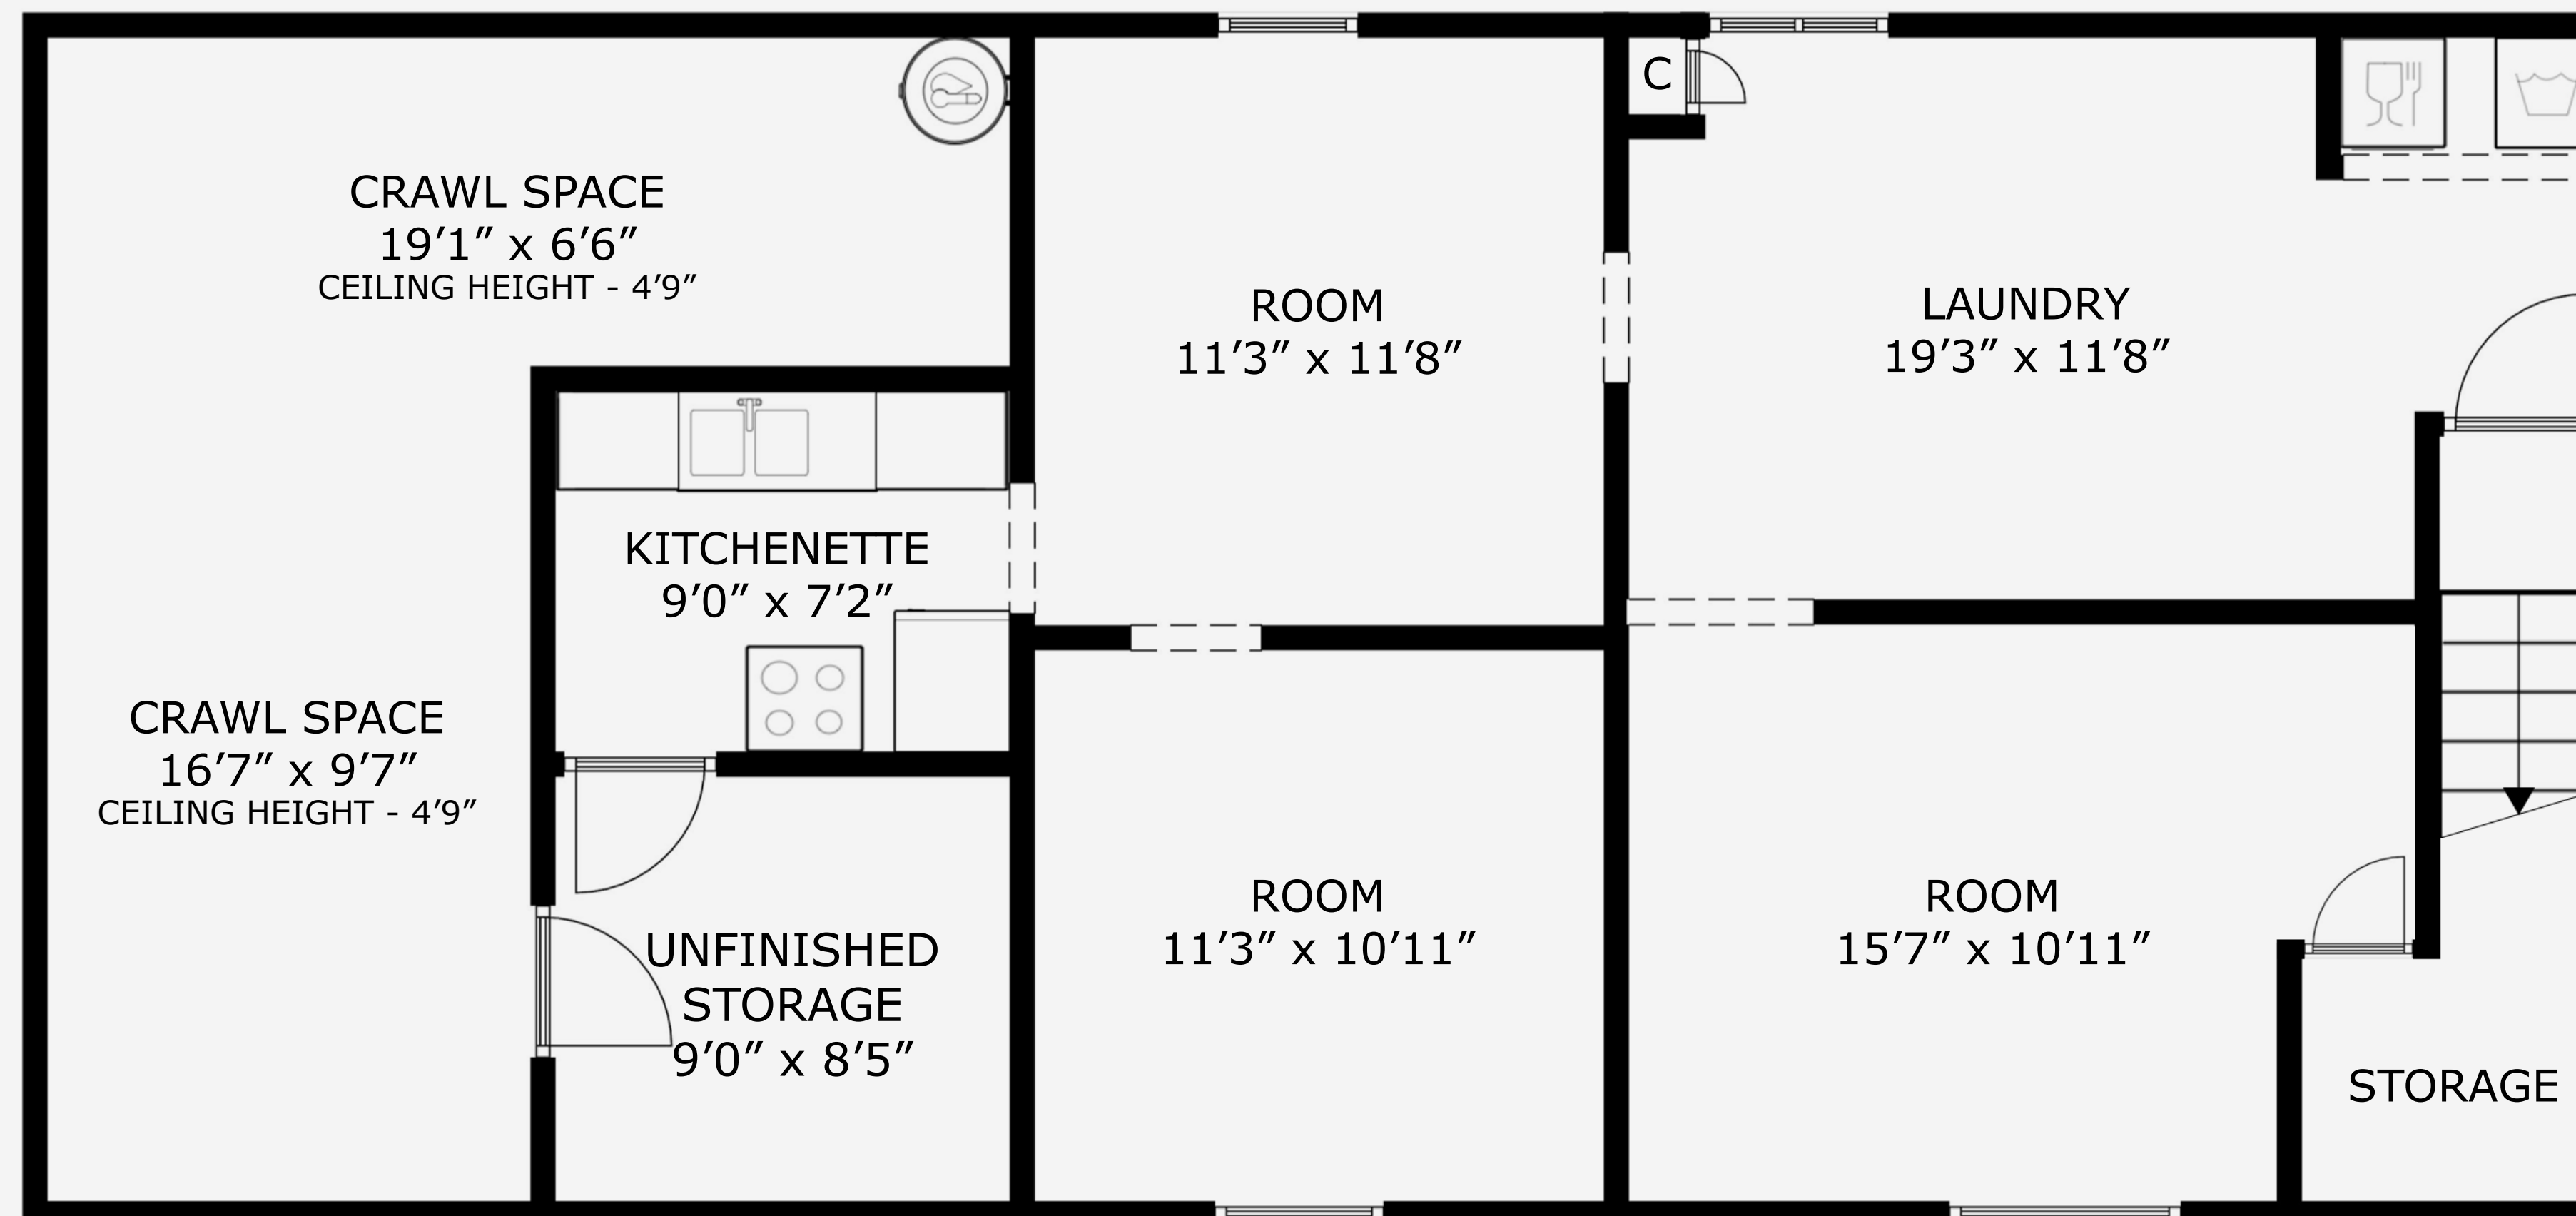

1018 Schidler Road

Total Finished Area - 2172 Sq Ft

Chris Barron

Property Matrix

2172 Sq Ft

Total Finished

2012 Sq Ft

Total Unfinished

MAIN LEVEL (1324 sq/f)
CEILING HEIGHT - 8'0"

LOWER LEVEL (848 sq/f)
UNFINISHED (394 sq/f)
CEILING HEIGHT - 6'9"

All measurements are approximate and should be verified by the Buyer if important.