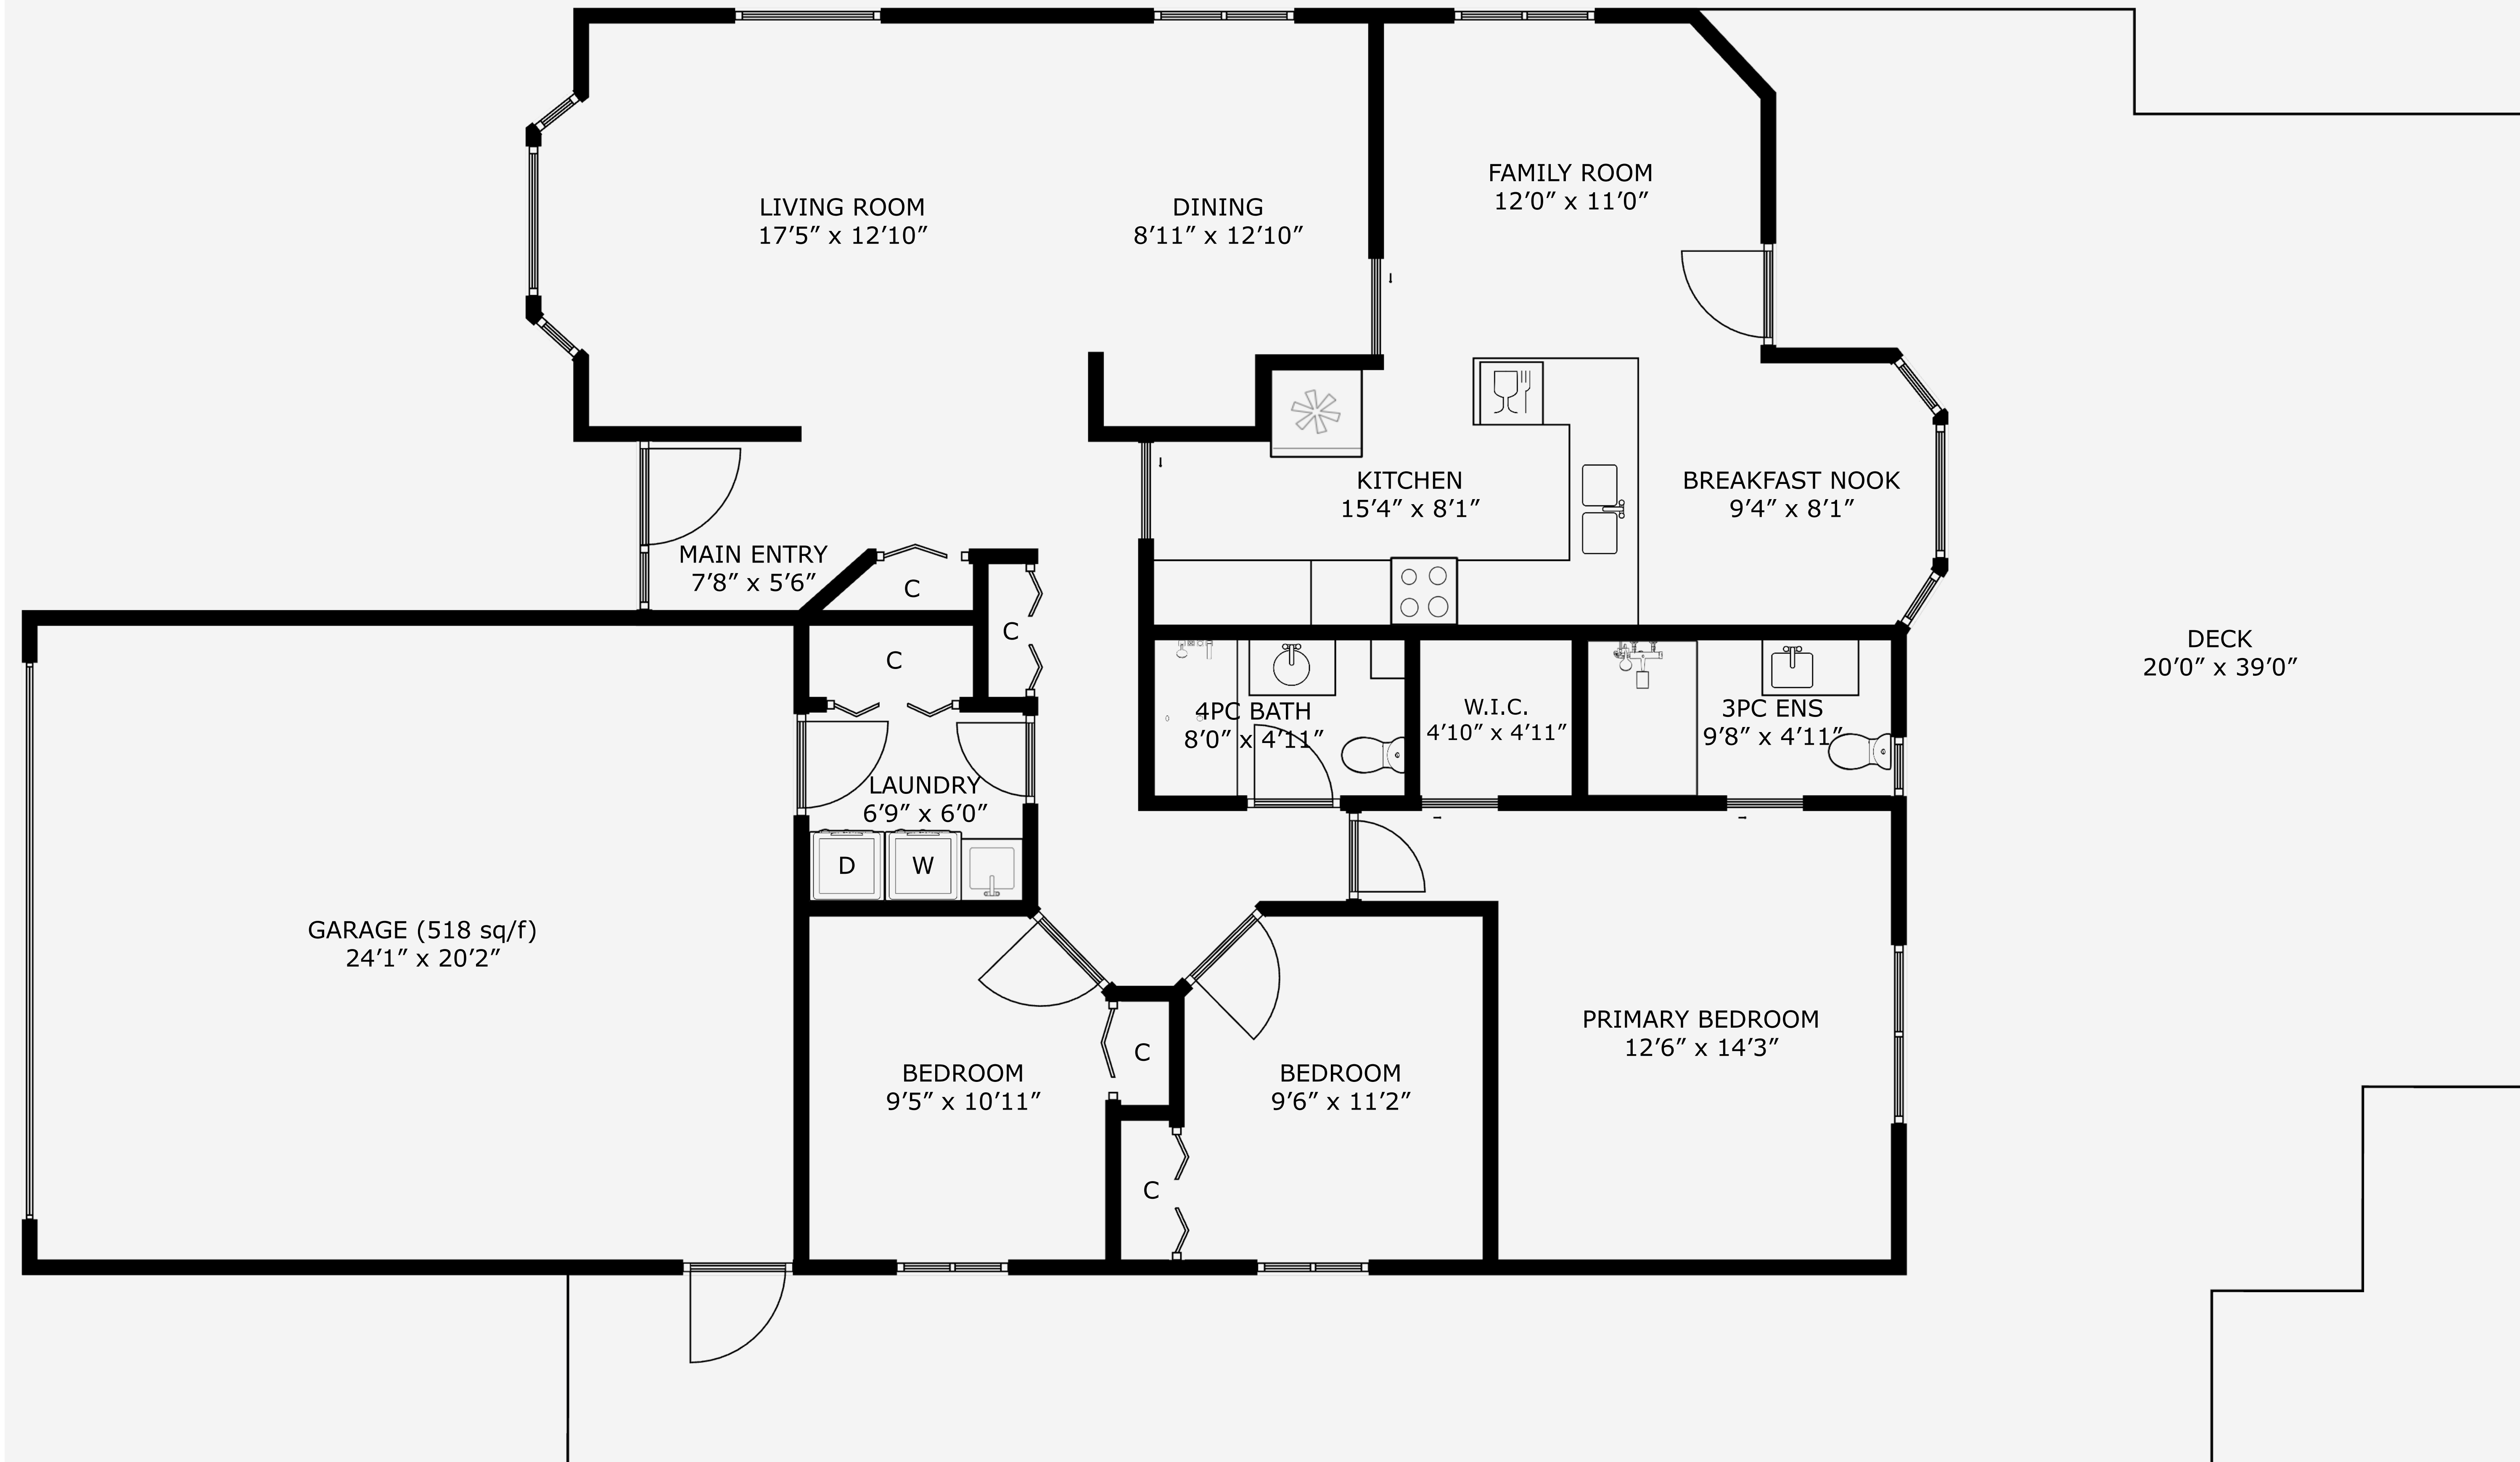

753 Soriel Road

Total Finished Area - 1528 Sq Ft

Property Matrix

1528 Sq Ft
Total Finished

518 Sq Ft
Garage

MAIN LEVEL (1528 sq/f)
CEILING HEIGHT - 8'0"

All measurements are approximate and should be verified by the Buyer if important.