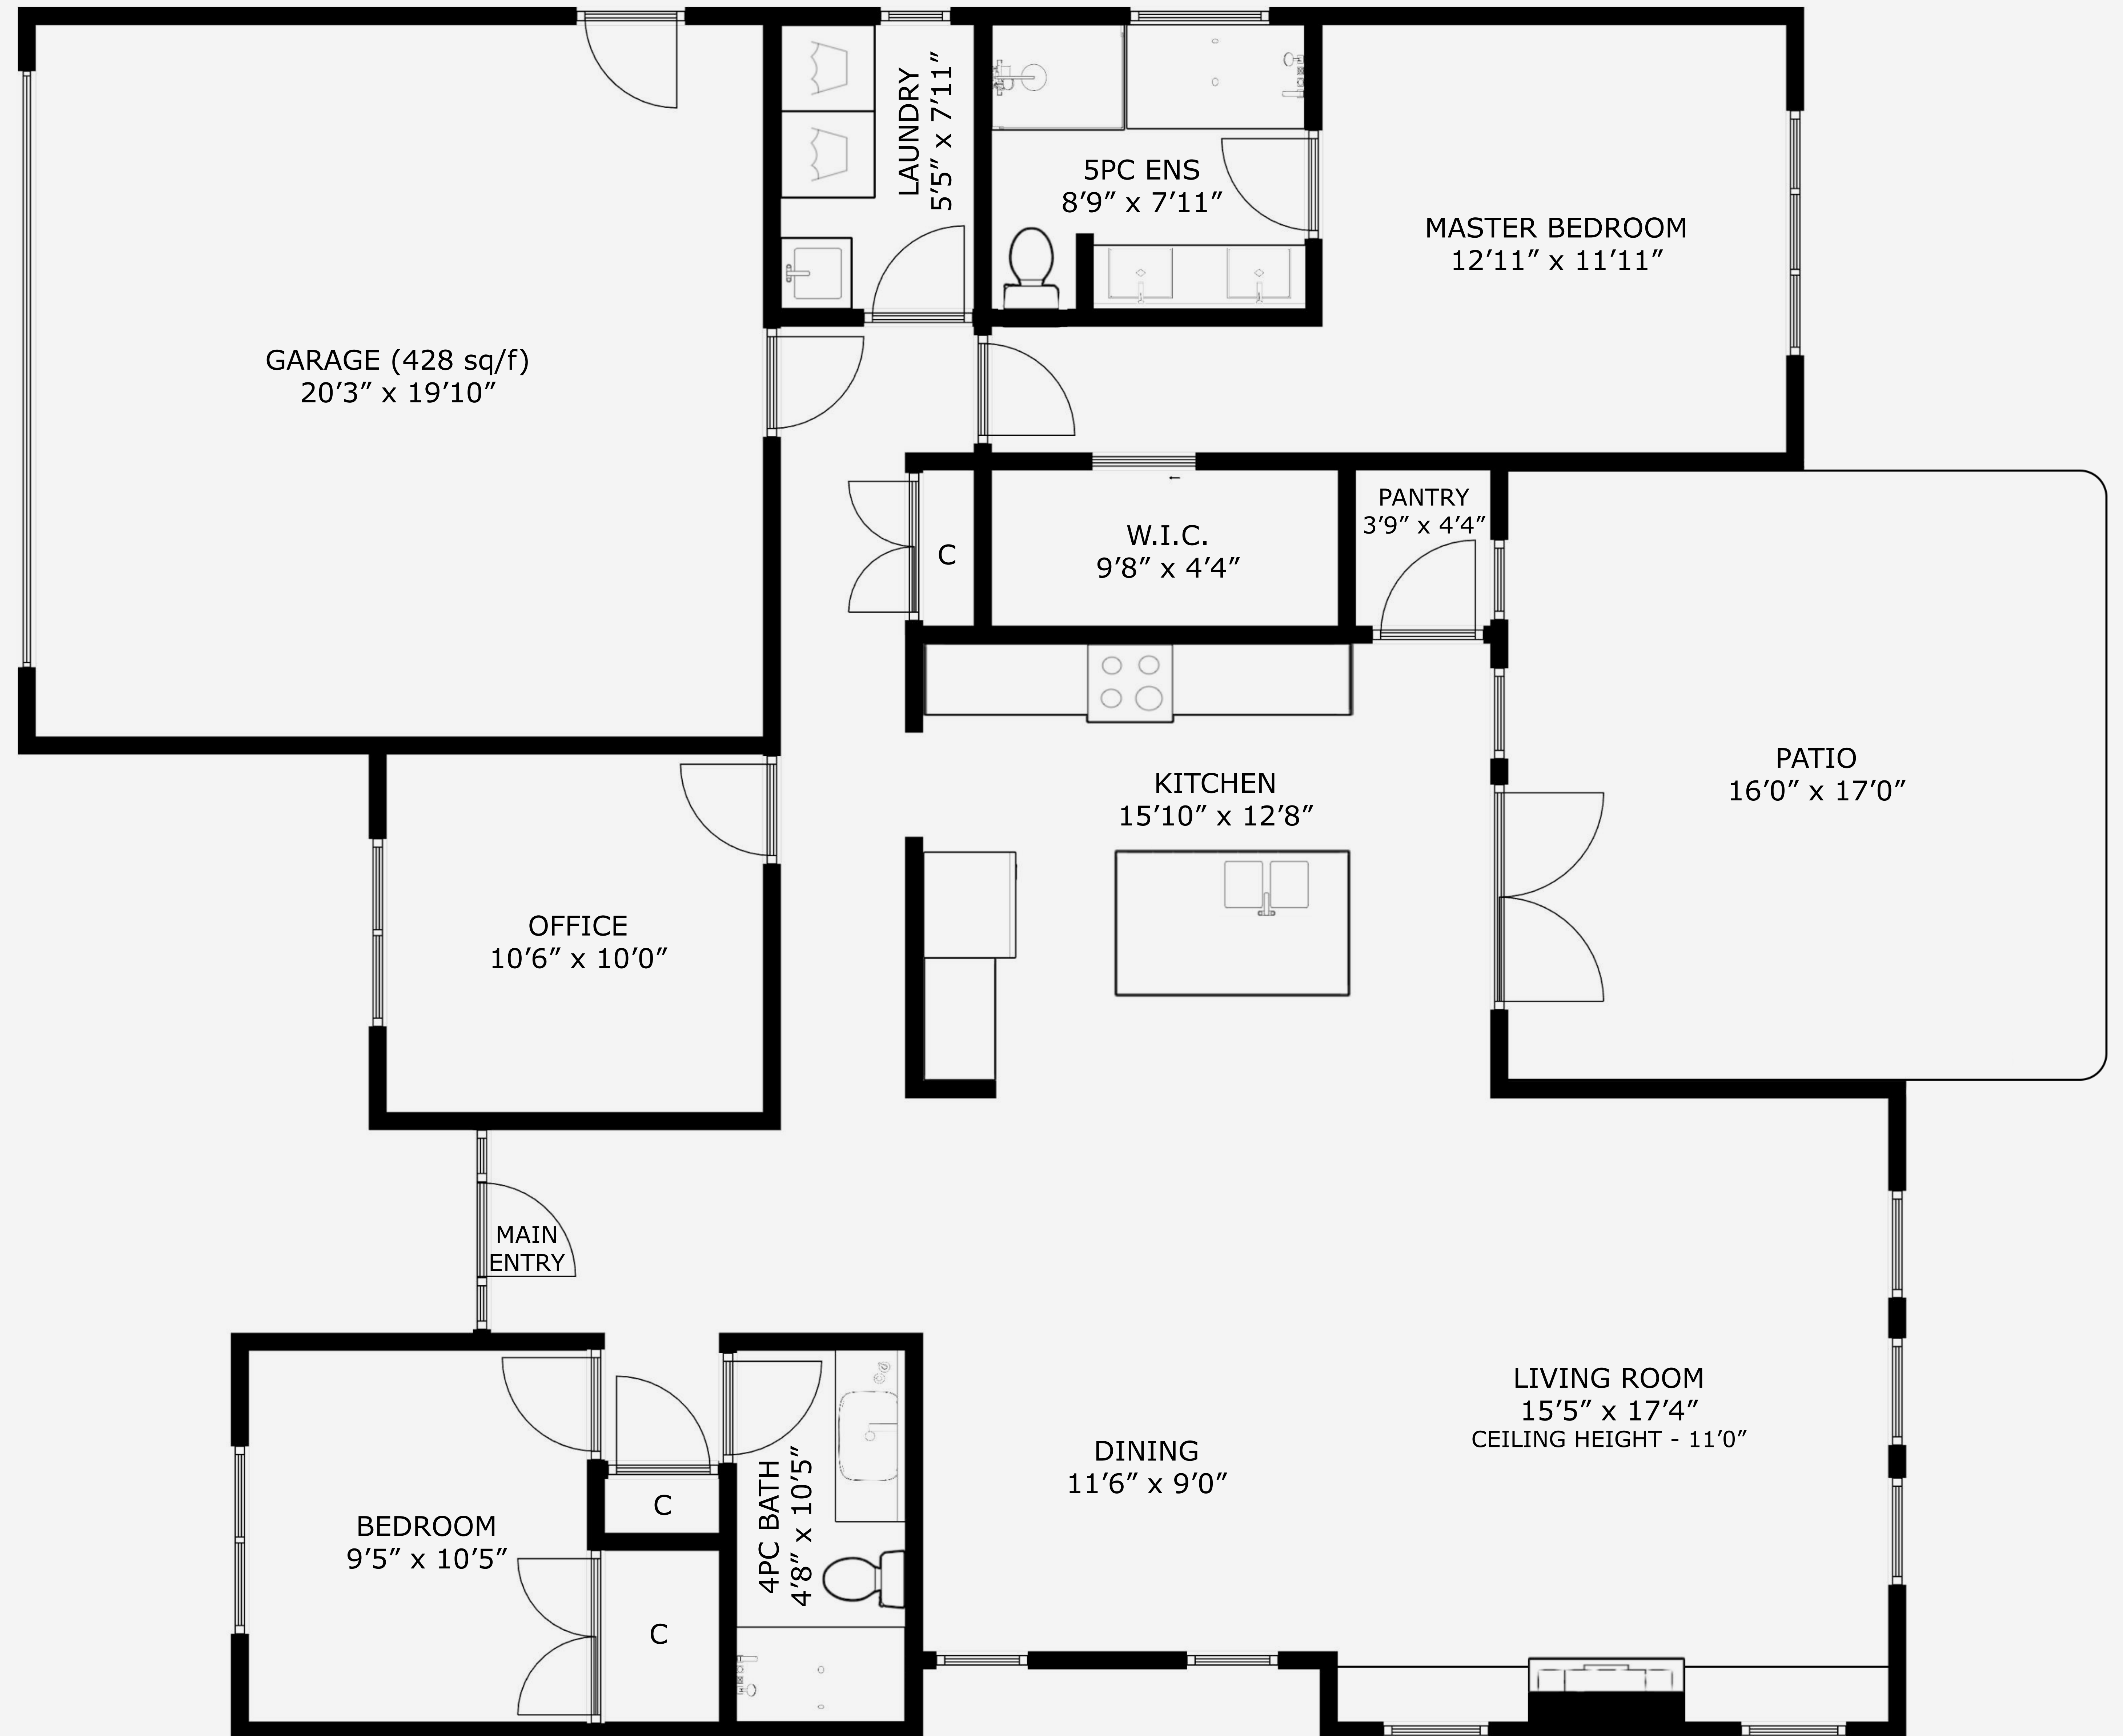

538 Duggan Lane

Total Finished Area - 1630 Sq Ft

Chris Barron

Property Matrix

1630 Sq Ft
Total Finished

428 Sq Ft
Garage

MAIN LEVEL (1630 sq/f)
CEILING HEIGHT - 9'0"

All measurements are approximate and should be verified by the Buyer if important.