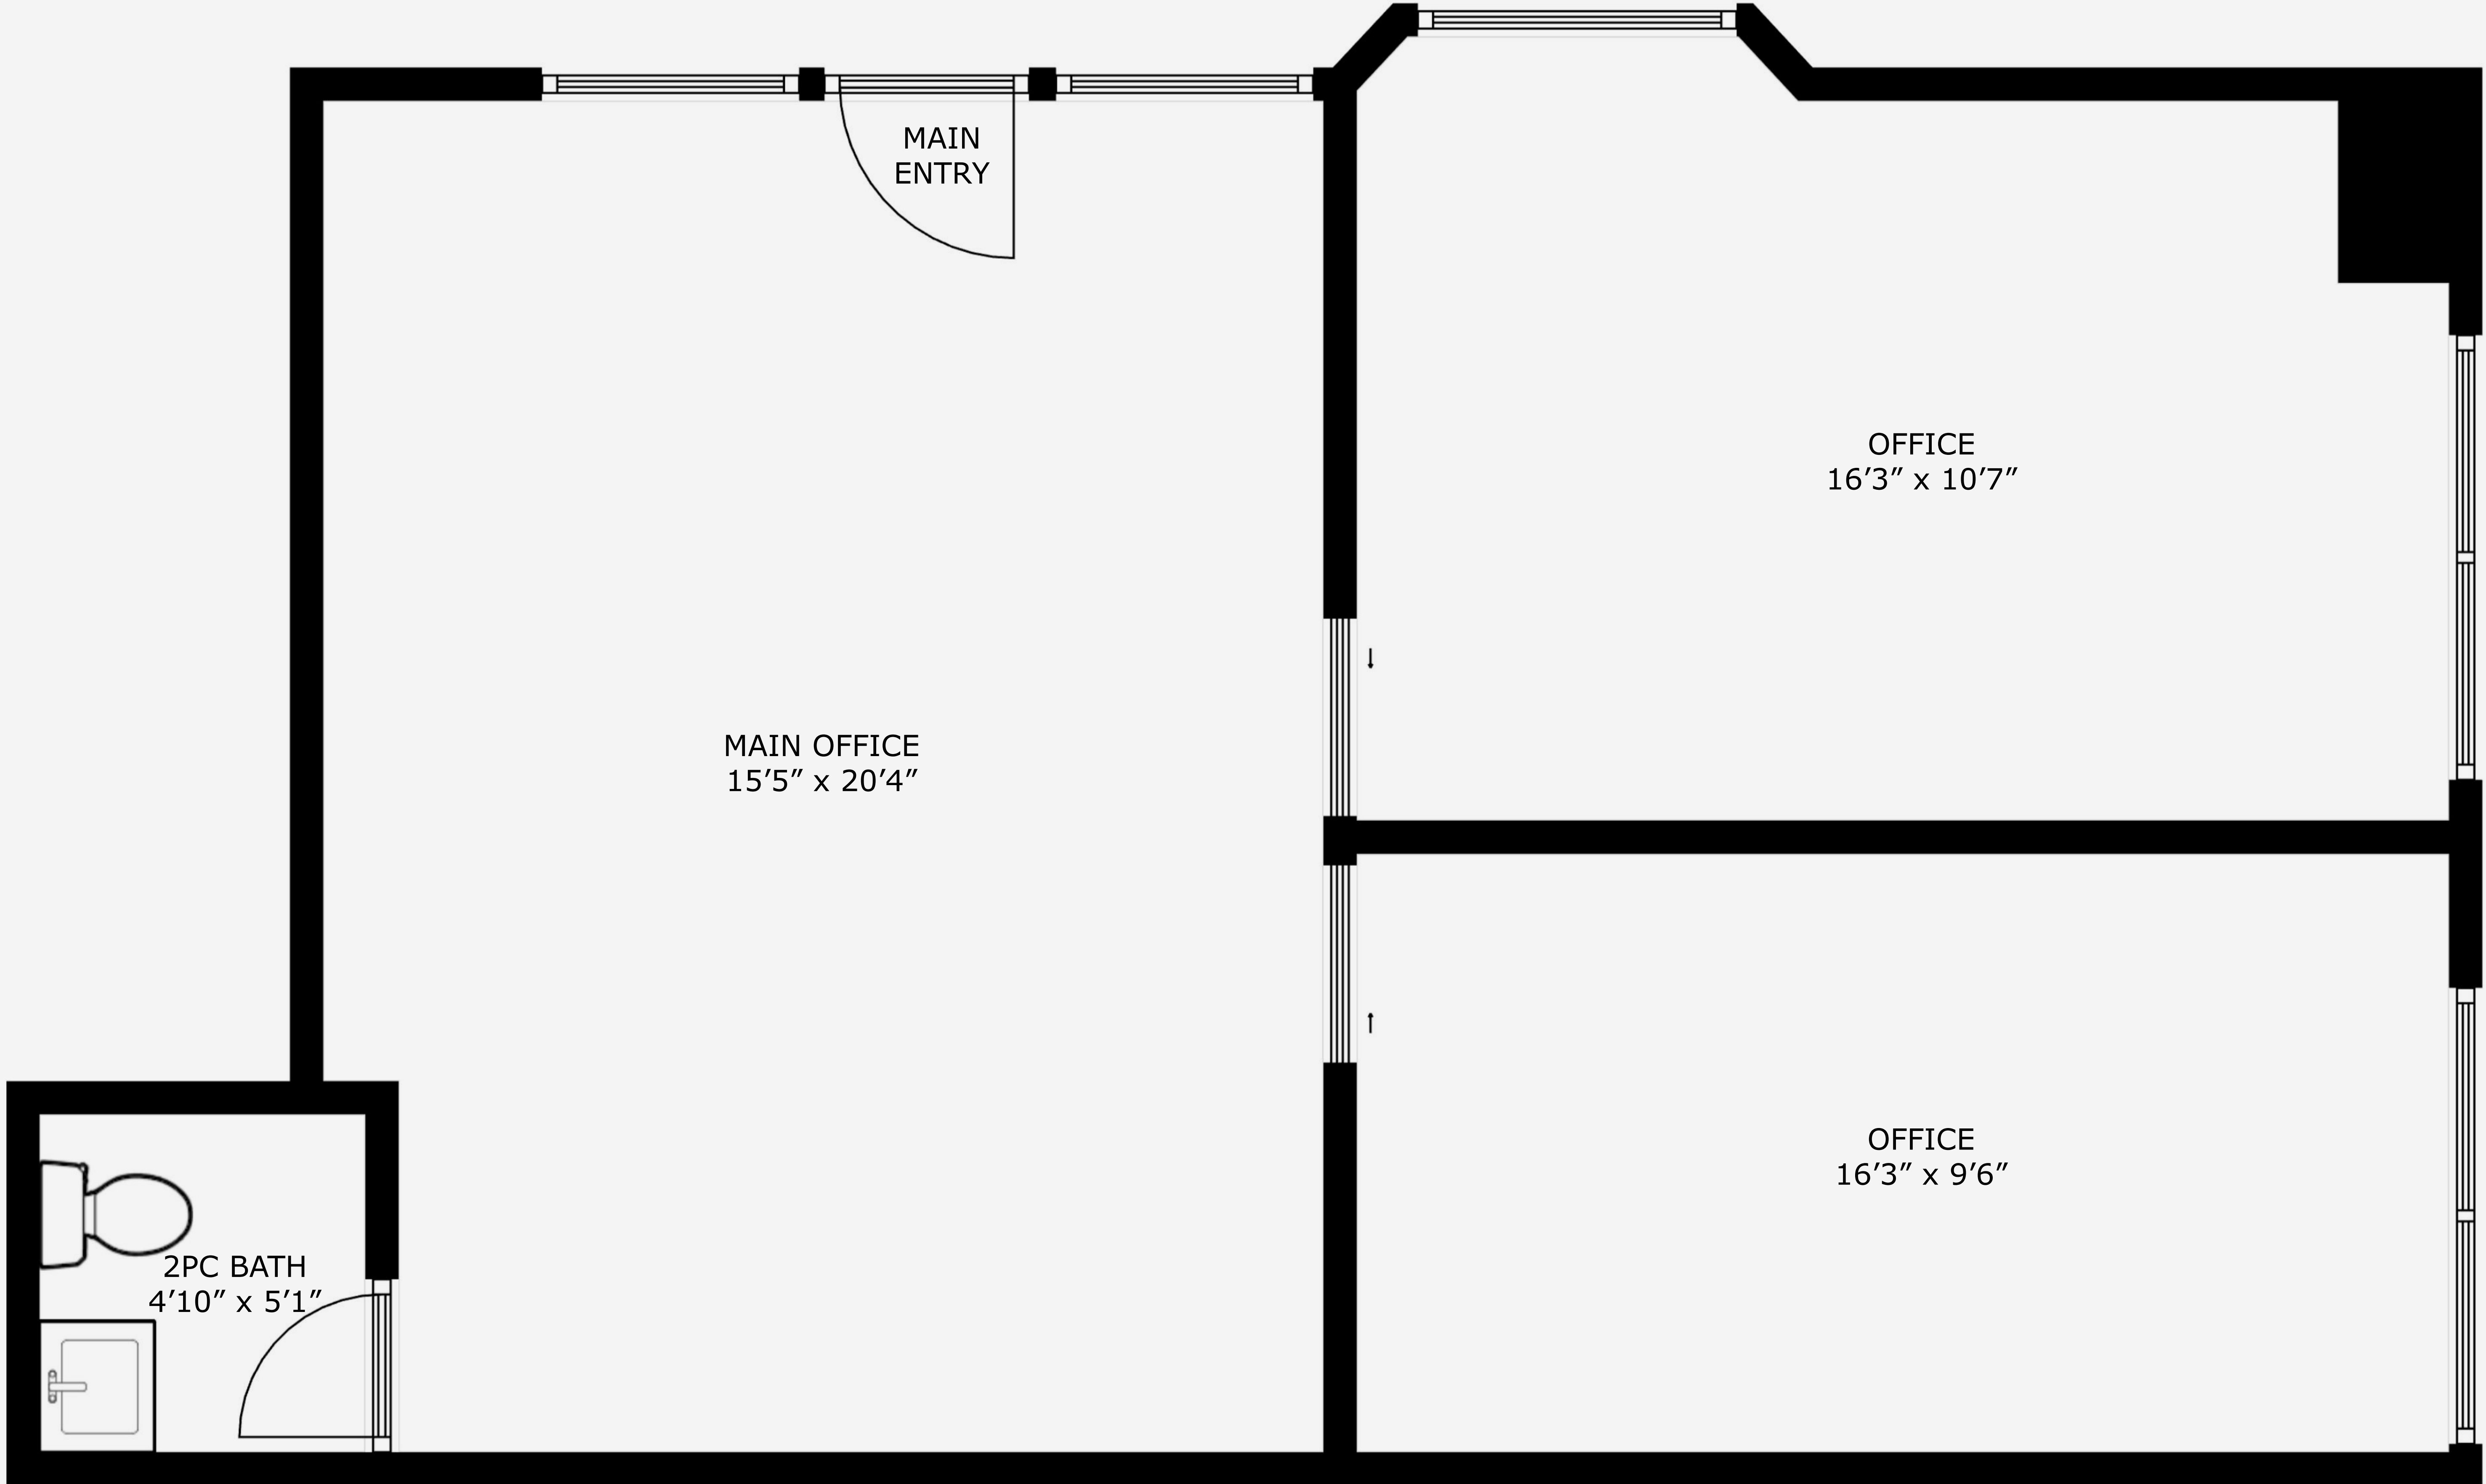

# #1-175 W Second Ave

Strata Area - 728 Sq Ft

Chris Barron

### Property Matrix

728 Sq Ft

Strata Area

8'0"

Ceiling Height

All measurements are approximate and should be verified by the Buyer if important.