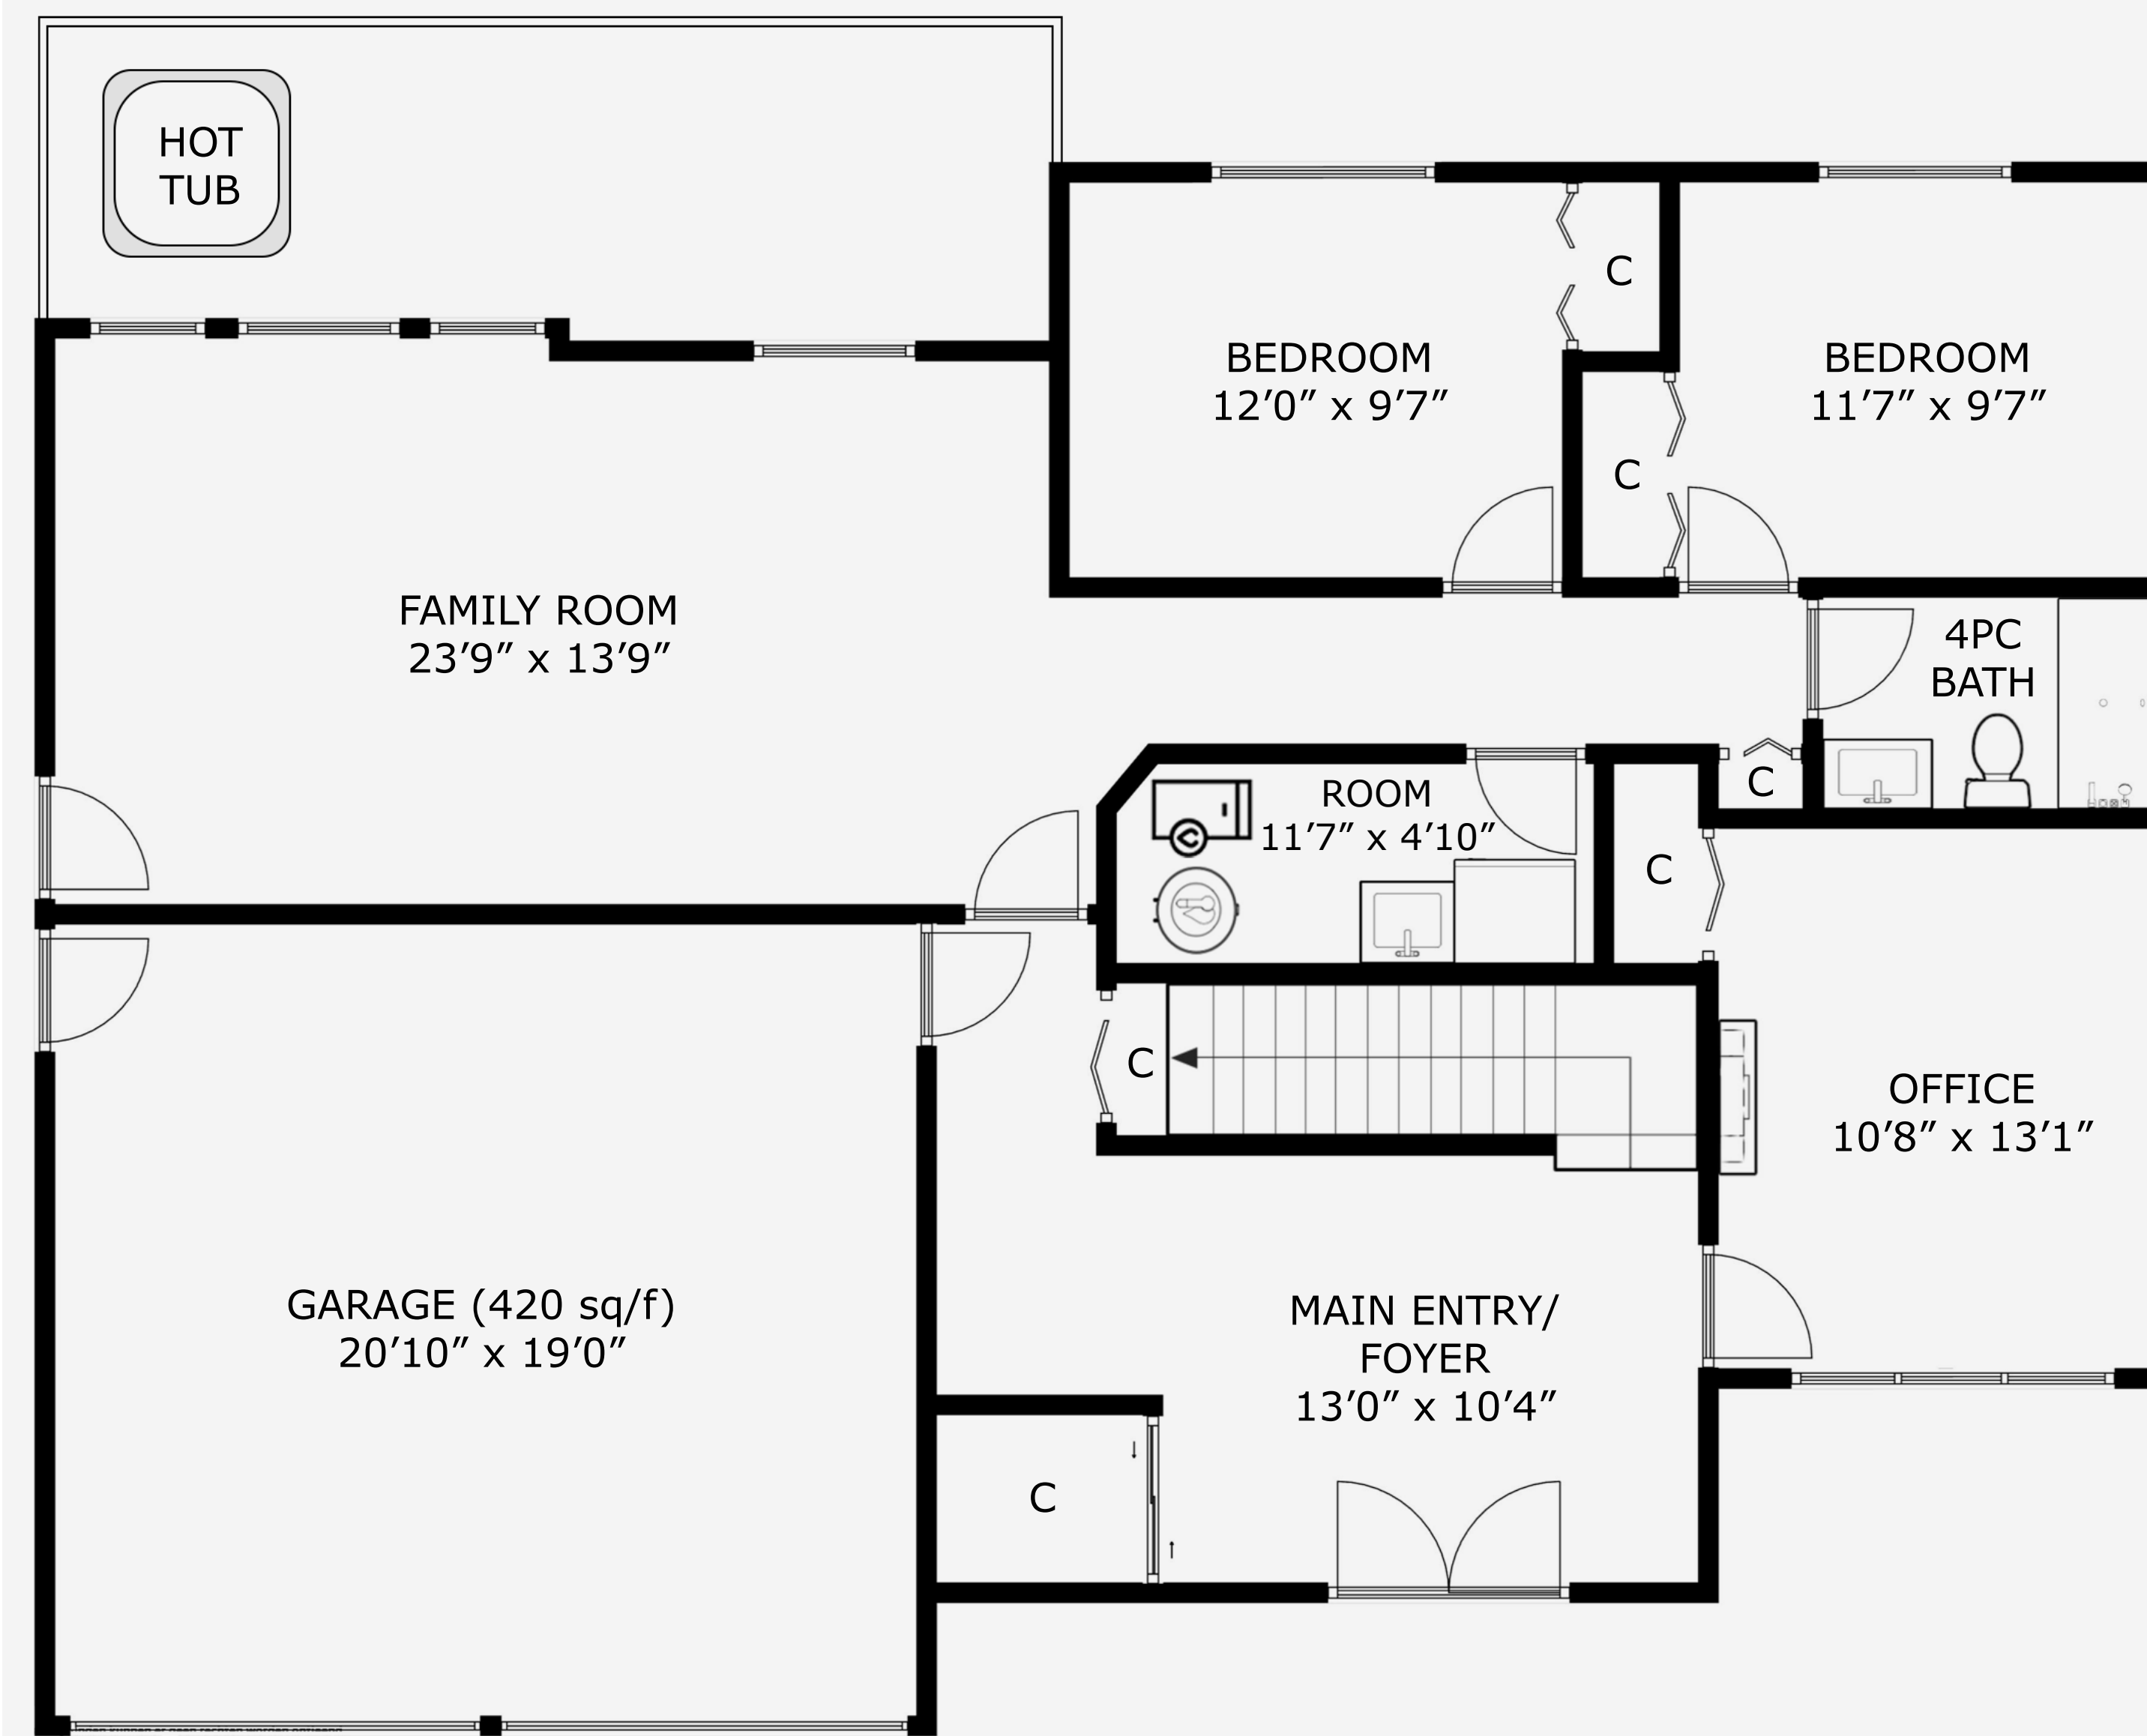

4807 Fillinger Crescent

Total Finished Area - 2966 Sq Ft

Property Matrix

2966 Sq Ft
Total Finished

420 Sq Ft
Total Unfinished

LOWER LEVEL (1300 sq/f)

MAIN LEVEL (1666 sq/f)

All measurements are approximate and should be verified by the Buyer if important.