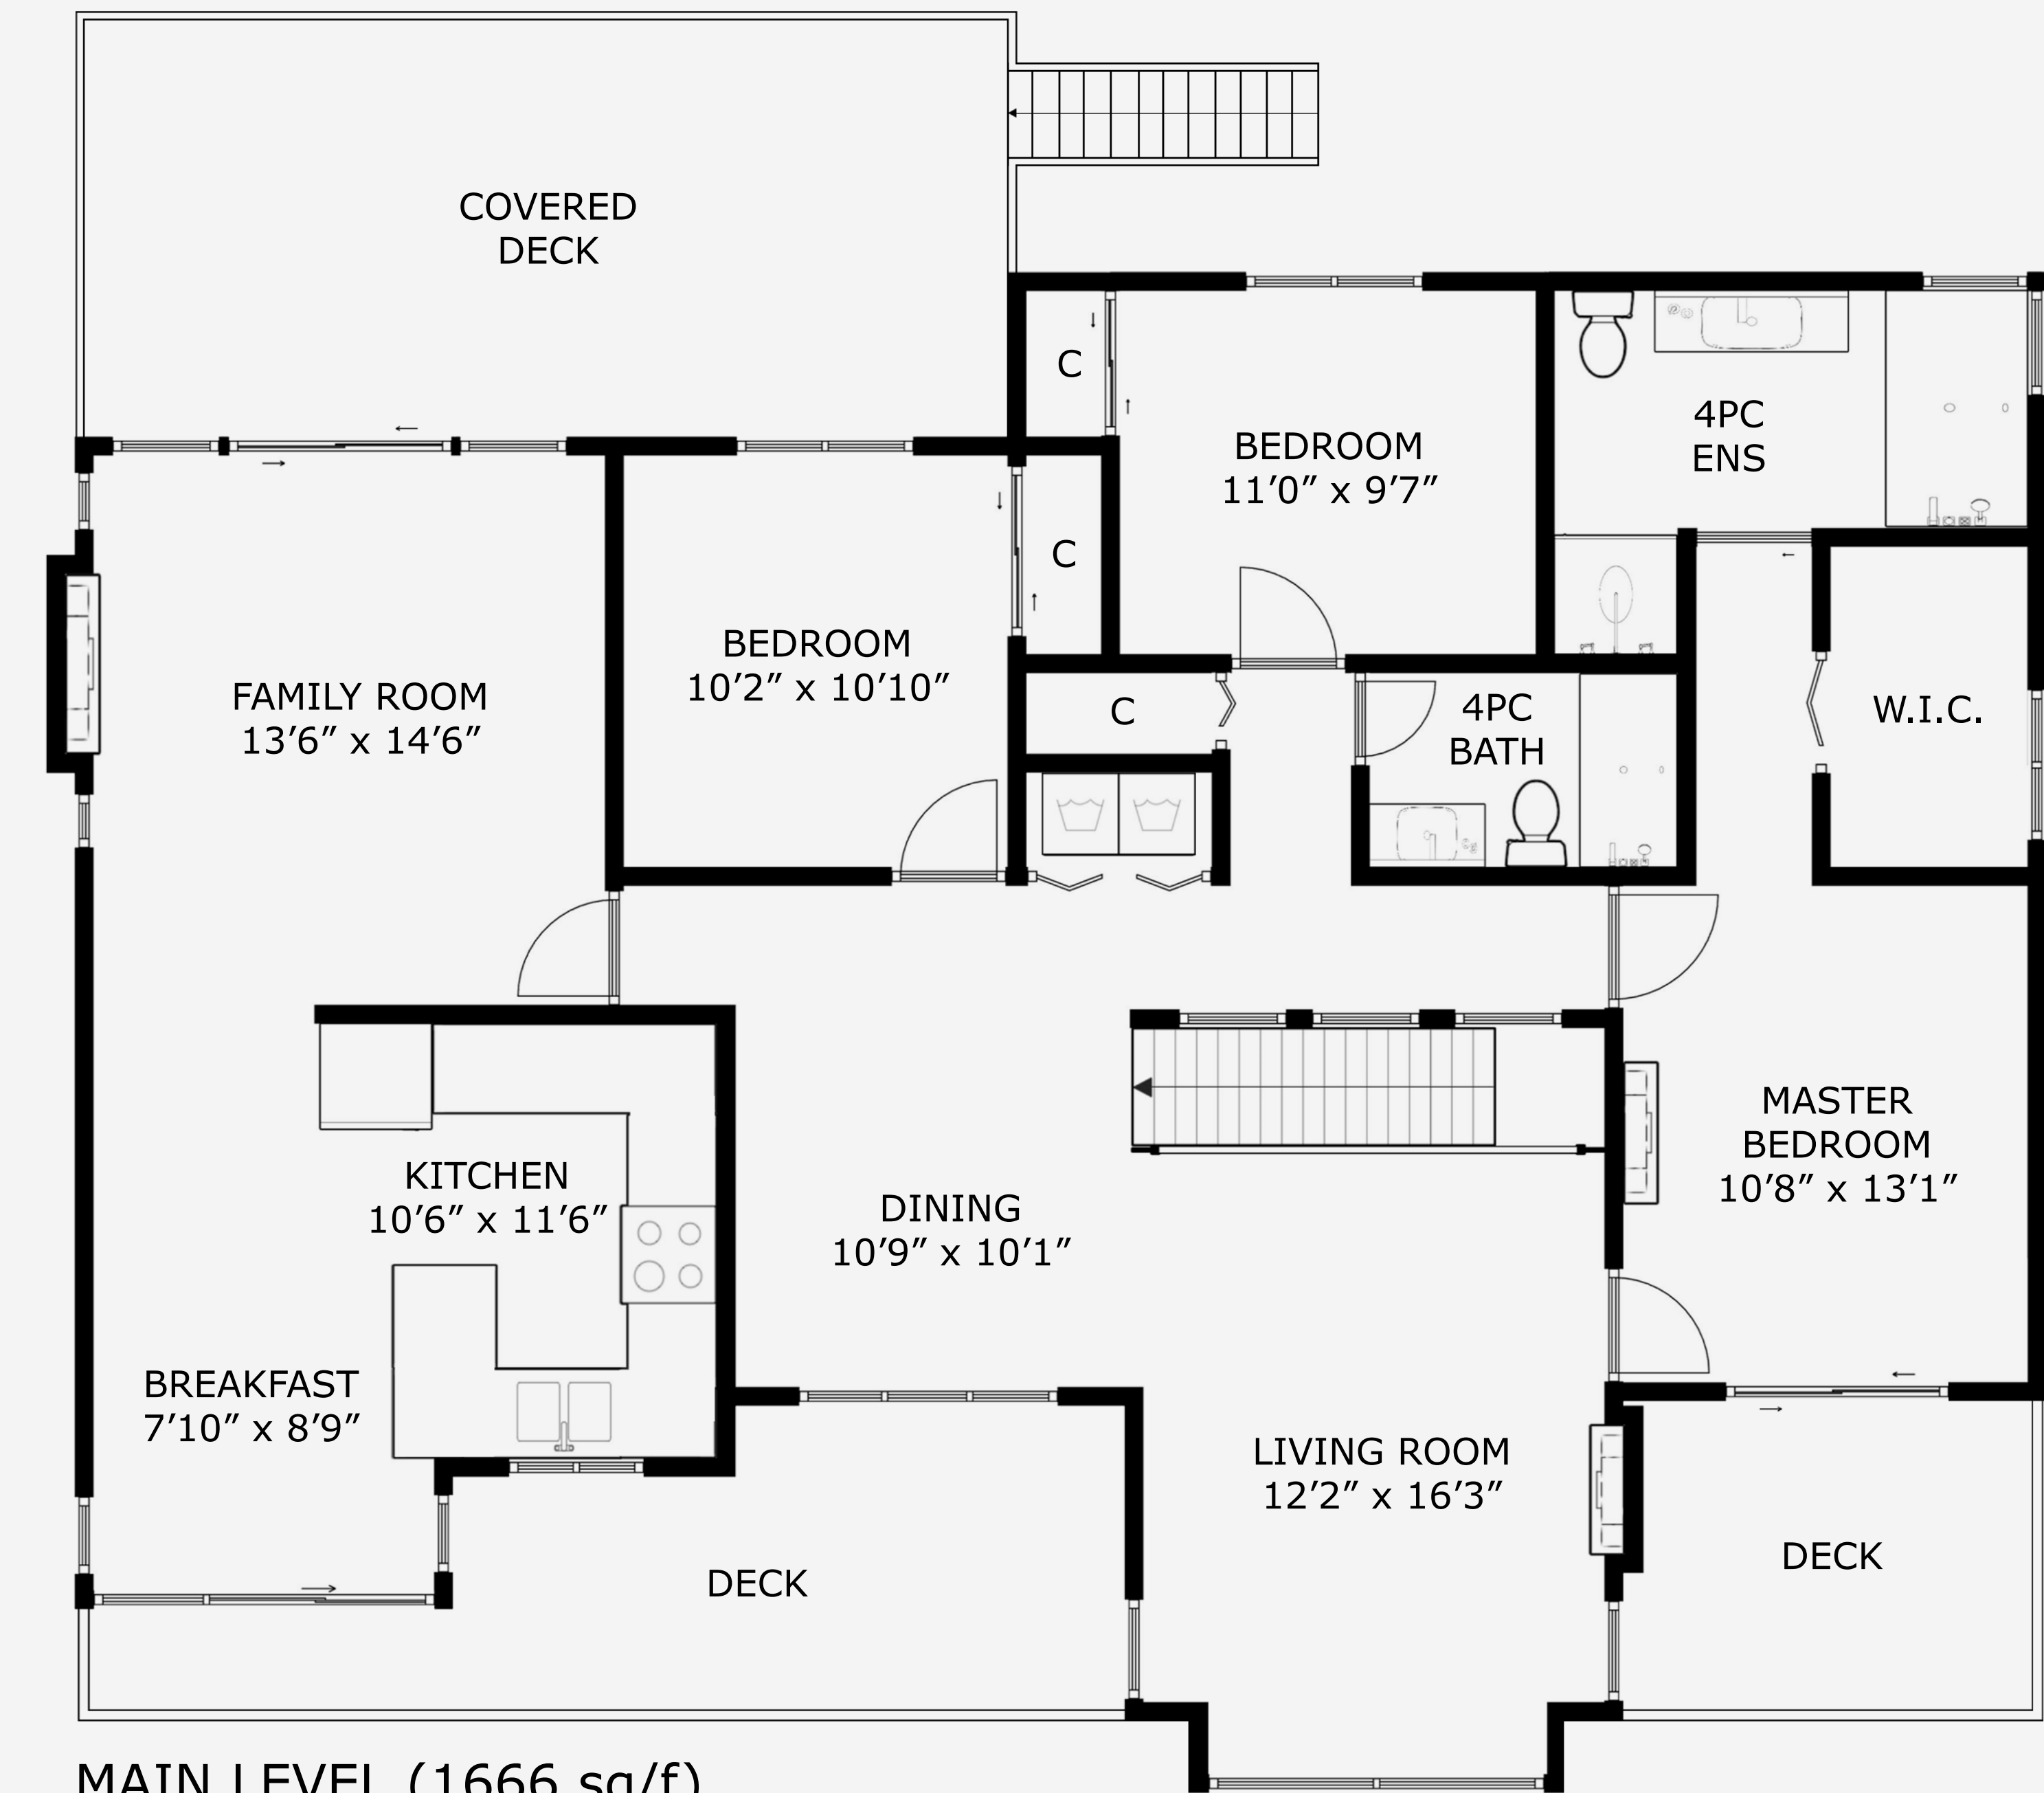

4807 Fillinger Crescent

Total Finished Area - 2966 Sq Ft

Property Matrix

2966 Sq Ft
Total Finished

420 Sq Ft
Total Unfinished

LOWER LEVEL (1300 sq/f)

MAIN LEVEL (1666 sq/f)

All measurements are approximate and should be verified by the Buyer if important.