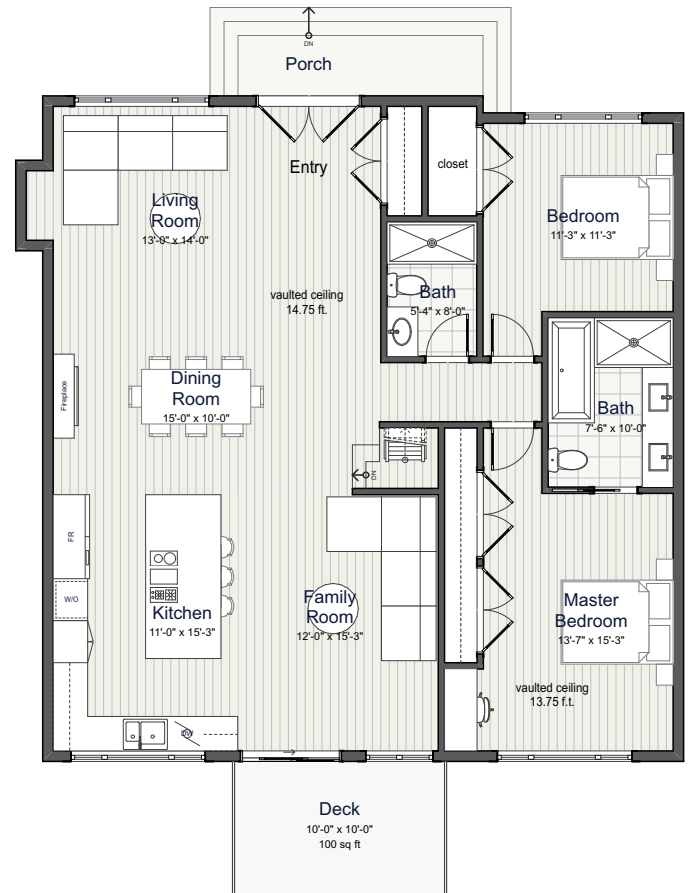

## MASTERS REALTY

Loft 277  
Main Level 1,508  
Lower Level 1,384  
3,169 sq ft

Covered Proch 141  
Deck 100  
Open Patio 160  
401 sq ft

Loft

Lower Level

Main Level