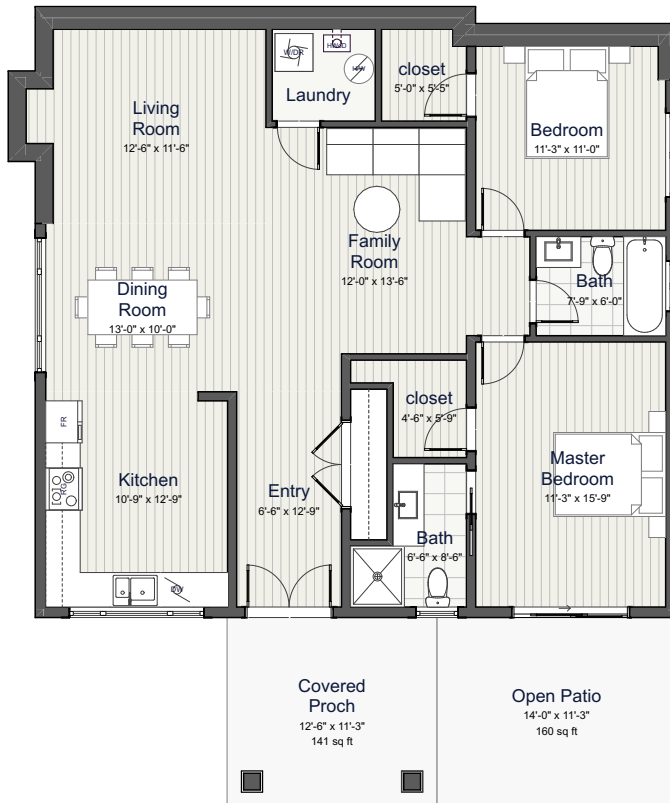

## MASTERS REALTY

Loft 277  
Main Level 1,508  
Lower Level 1,384  
3,169 sq ft

Covered Proch 141  
Deck 100  
Open Patio 160  
401 sq ft

Loft

Lower Level

Main Level