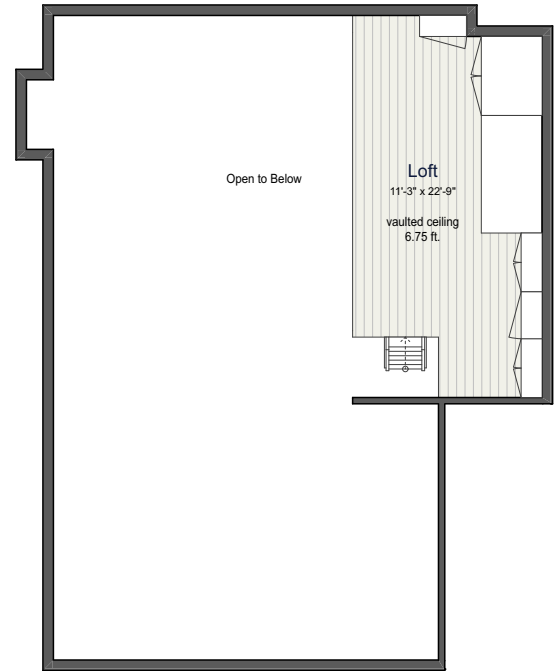

## MASTERS REALTY

Loft 277  
Main Level 1,508  
Lower Level 1,384  
3,169 sq ft

Covered Proch 141  
Deck 100  
Open Patio 160  
401 sq ft

Loft

Lower Level

Main Level