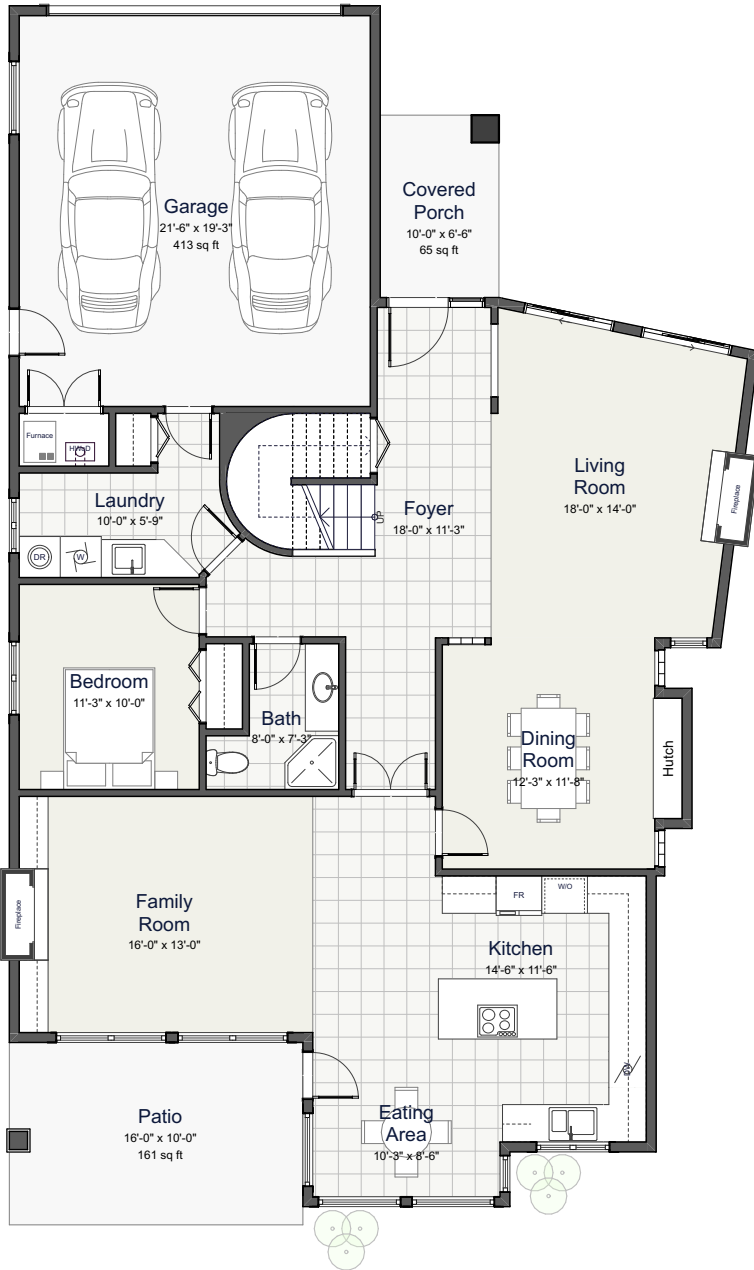

MATT GUL

778.888.8888

PERSONAL REAL ESTATE CORPORATION

12515 Alliance Drive

RE/MAX[®]

MASTERS REALTY

Upper Level 1,590
Main Level 1,568
3,158 sq ft

Covered Porch 65
Garage 413
Patio 161

Upper Level

Main Level