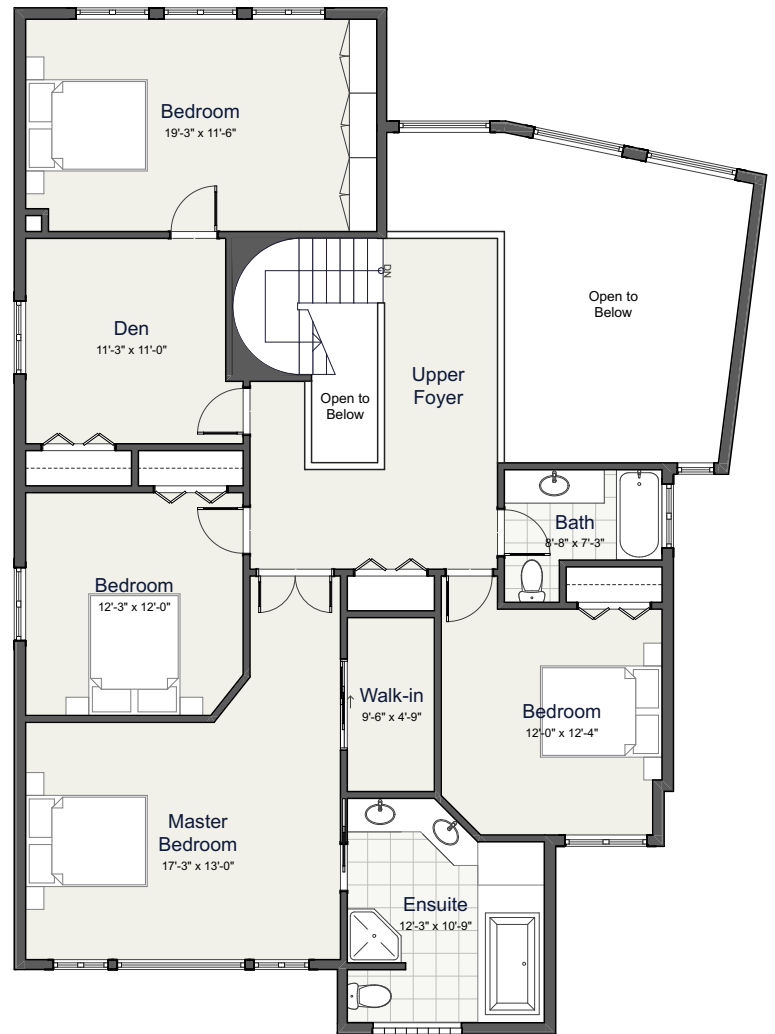

MATT GUL

778.888.8888

PERSONAL REAL ESTATE CORPORATION

12515 Alliance Drive

RE/MAX[®]

MASTERS REALTY

Upper Level 1,590
Main Level 1,568
3,158 sq ft

Covered Porch 65
Garage 413
Patio 161

Upper Level

Main Level