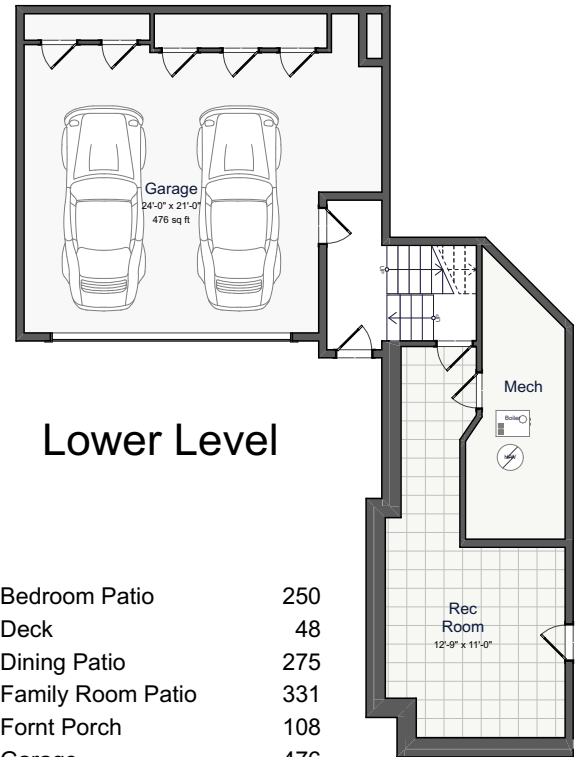

MATT GUL

778.888.8888

PERSONAL REAL ESTATE CORPORATION

RE/MAX
MASTERS REALTY

4788 Westport Road

Upper Level 2,060
Main Level 1,988
Lower Level 378
4,426 sq ft

Upper Level

Main Level

Lower Level

Bedroom Patio	250
Deck	48
Dining Patio	275
Family Room Patio	331
Front Porch	108
Garage	476
Media Deck	98

1,586 sq ft