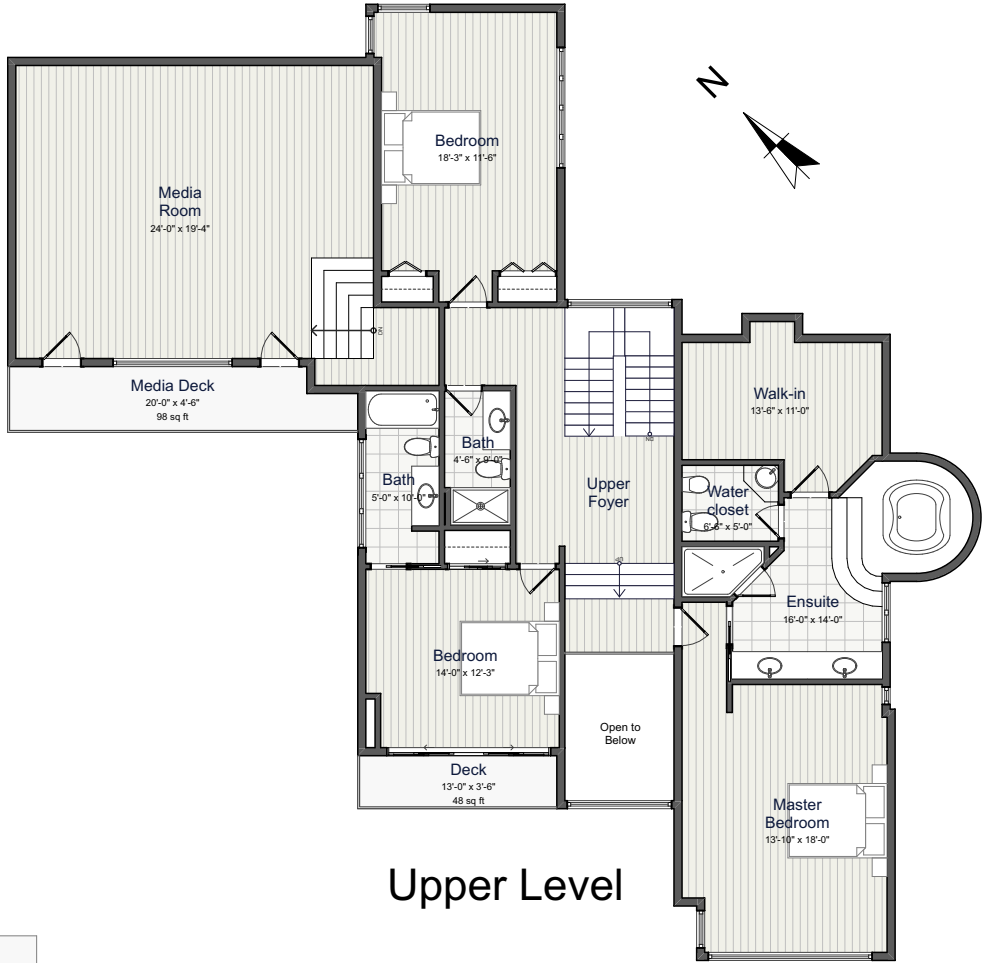

MATT GUL

778.888.8888

PERSONAL REAL ESTATE CORPORATION

RE/MAX
MASTERS REALTY

4788 Westport Road

Upper Level 2,060
Main Level 1,988
Lower Level 378
4,426 sq ft

Upper Level

Main Level

Lower Level

Bedroom Patio	250
Deck	48
Dining Patio	275
Family Room Patio	331
Front Porch	108
Garage	476
Media Deck	98

1,586 sq ft