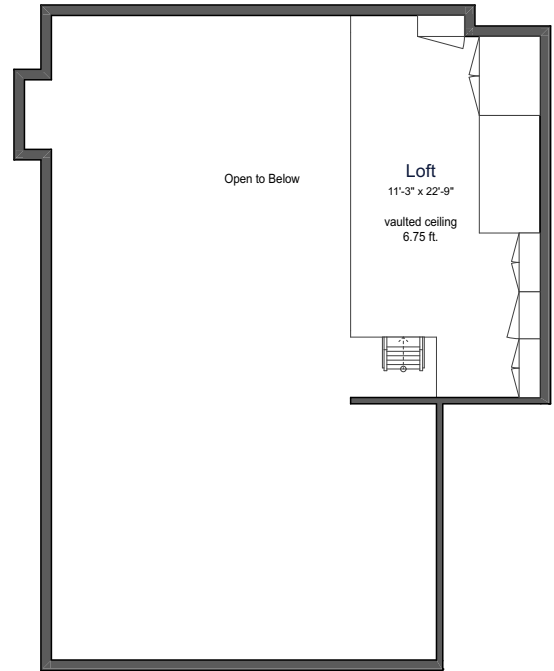

### MASTERS REALTY

Loft 277  
 Main Level 1,508  
 Lower Level 1,384  
**3,169 sq ft**

Covered Proch 141  
 Deck 100  
 Open Patio 160  
**401 sq ft**

Loft

Lower Level

Main Level