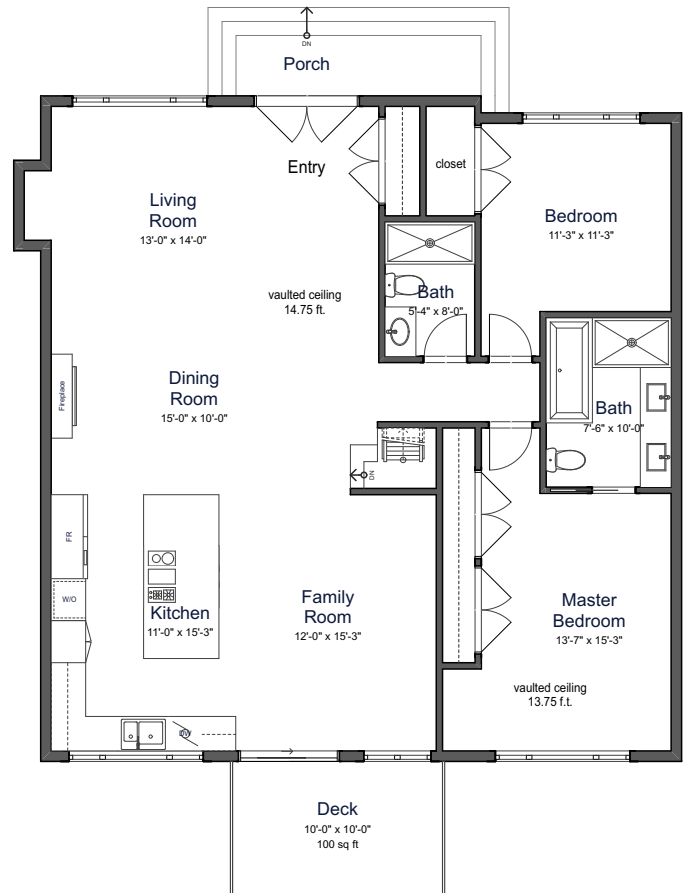

### MASTERS REALTY

Loft 277  
 Main Level 1,508  
 Lower Level 1,384  
**3,169 sq ft**

Covered Proch 141  
 Deck 100  
 Open Patio 160  
**401 sq ft**

Loft

Lower Level

Main Level