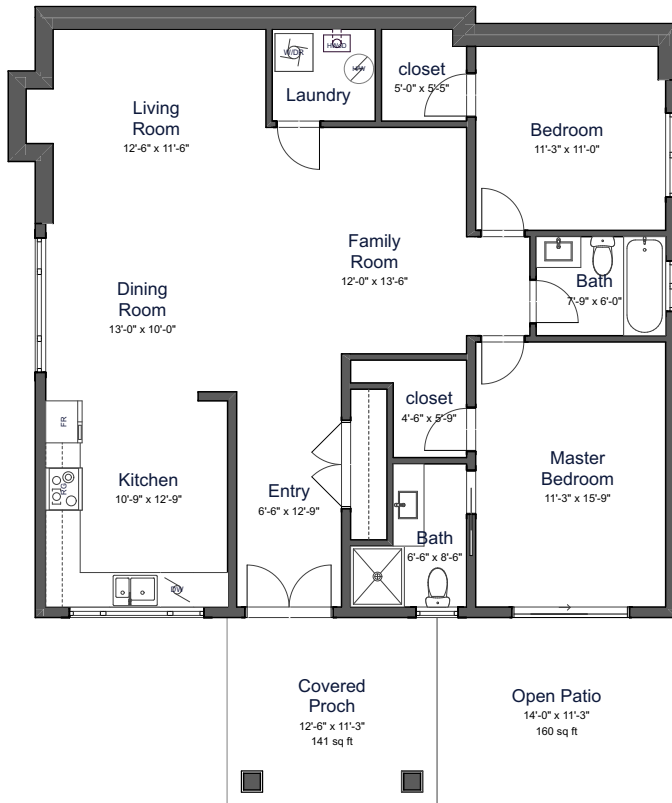

### MASTERS REALTY

Loft 277  
 Main Level 1,508  
 Lower Level 1,384  
**3,169 sq ft**

Covered Proch 141  
 Deck 100  
 Open Patio 160  
**401 sq ft**

Loft

Lower Level

Main Level