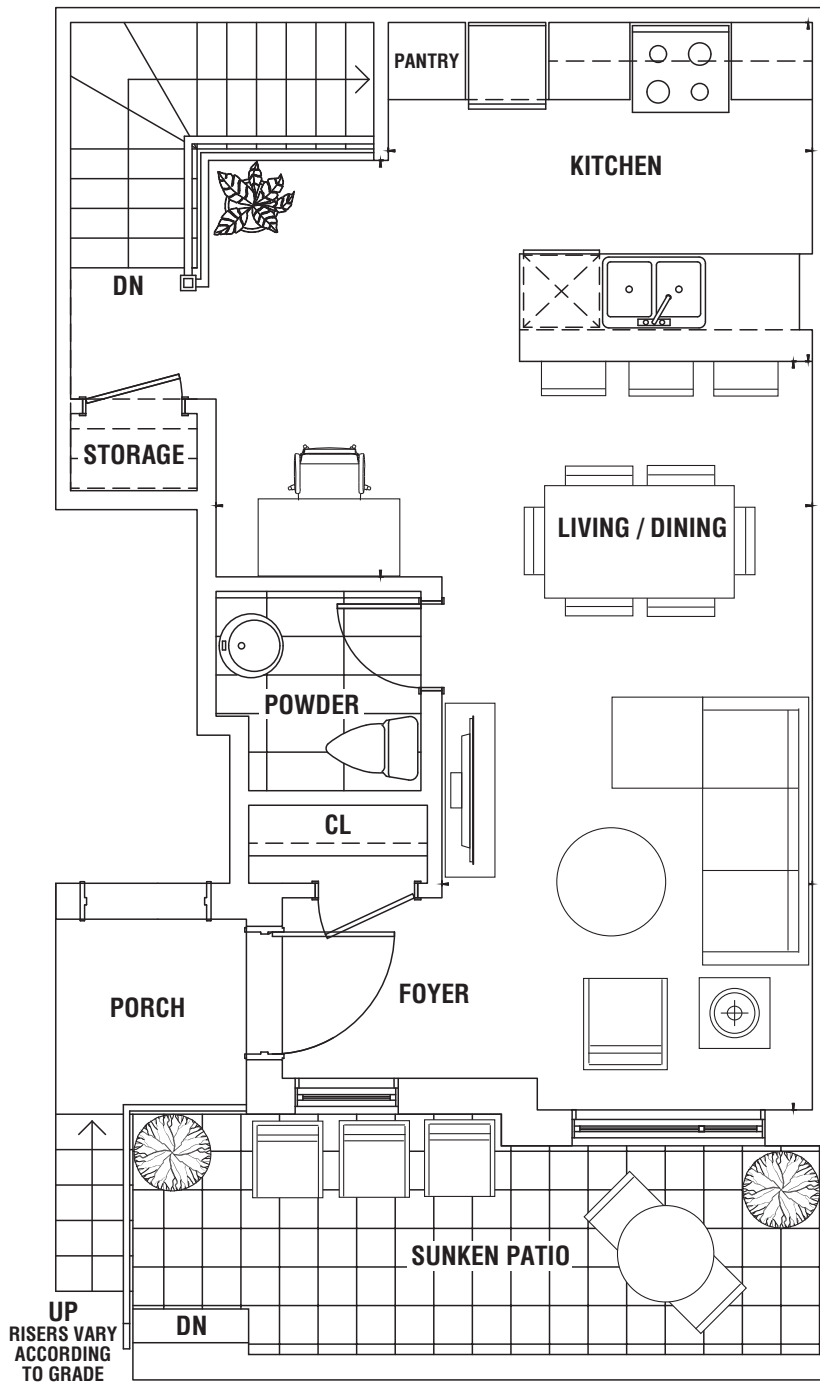

The background of the entire page is a top-down view of a white marble surface. In the top left, there are delicate green fern fronds. Below them is a square wooden object with a woven, geometric pattern. To the right of the wooden object is a dark grey square sample with a recessed corner. Below that is a rectangular sample with a light brown, fibrous texture. Further down is a rectangular sample with a dense, pebbled texture in shades of brown and grey. To the right of these is a rectangular sample with a dark wood grain on top and a light wood grain on the bottom. In the bottom left, a fan of color swatches is partially visible, showing a gradient from light grey to dark blue. In the bottom right, there is a larger, more vibrant green fern frond.

LakeTown  
South Etobicoke

DÉCOR  
BROCHURE

WELCOME TO THE MENKES HOME DESIGN STUDIO

STANDARD

Package B  
LATTE

# Schedule M

**MAIN LEVEL WITH PATIO**

**LOWER LEVEL**