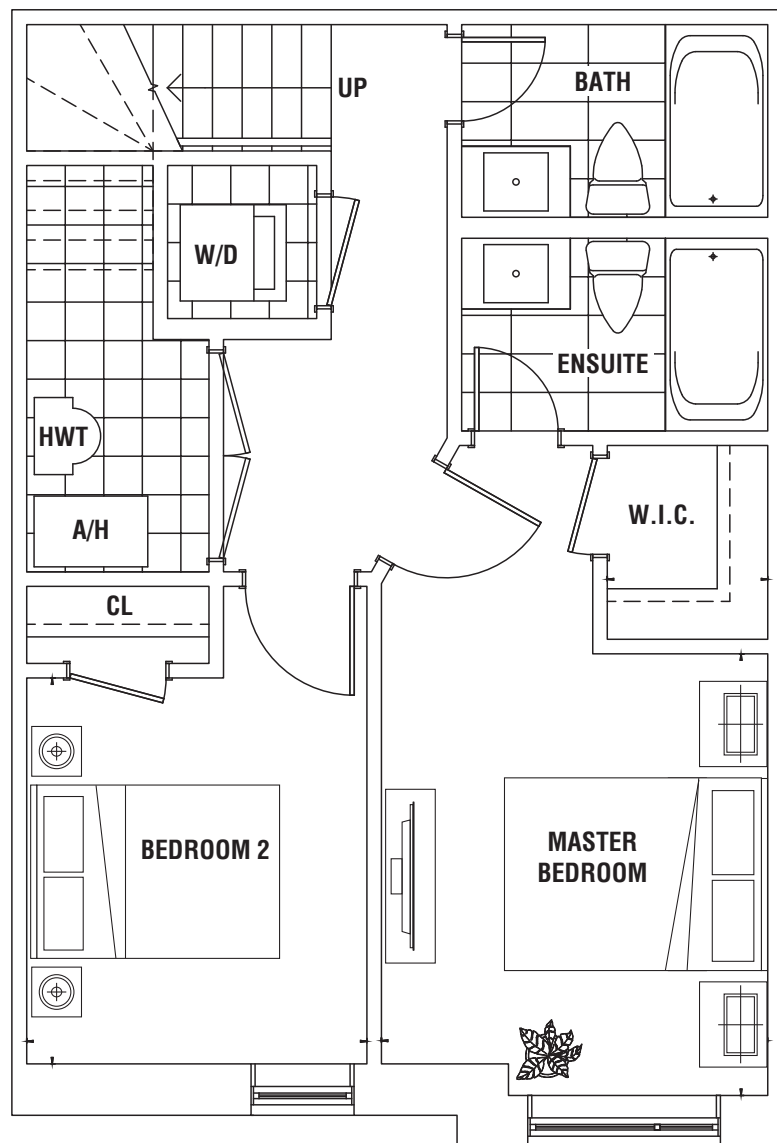

The background of the entire page is a top-down view of a white marble surface. In the top left, there are delicate green fern fronds. Below them is a square wooden object with a woven, geometric pattern. To the right of the wooden object is a dark grey square sample with a recessed corner. Below that is a rectangular sample with a light brown, fibrous texture. Further down is a rectangular sample with a dense, pebbled texture in shades of brown and grey. To the right of these is a rectangular sample with a dark wood grain on top and a light wood grain on the bottom. In the bottom left, a fan of color swatches is partially visible, showing a gradient from light grey to dark blue. In the bottom right, there is a larger, more vibrant green fern frond.

LakeTown  
South Etobicoke

DÉCOR  
BROCHURE

WELCOME TO THE MENKES HOME DESIGN STUDIO

STANDARD

Package B  
LATTE

# Schedule M

**MAIN LEVEL WITH PATIO**

**LOWER LEVEL**