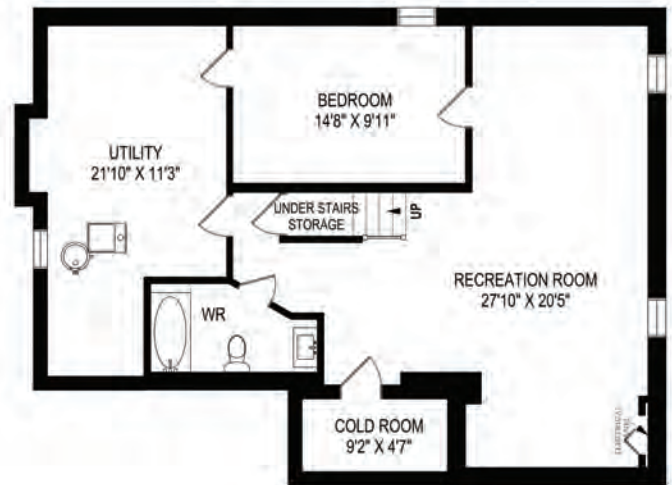

1409 Holly Court

Ideal 4+1 Bedroom Home with 4 Washrooms on a Pie Shaped 43 Ft x 101 Ft Lot Backing onto Golden Meadow Park
Desirable Golden Meadow! Quiet, Family Friendly Court, Close to Morrison Valley Ravine, Top Schools, Shopping, GO Train & HWYs