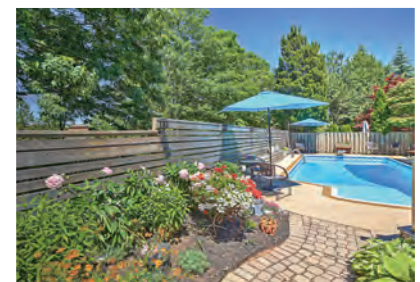

1409 Holly Court

Ideal 4+1 Bedroom Home with 4 Washrooms on a Pie Shaped 43 Ft x 101 Ft Lot Backing onto Golden Meadow Park
Desirable Golden Meadow! Quiet, Family Friendly Court, Close to Morrison Valley Ravine, Top Schools, Shopping, GO Train & HWYs