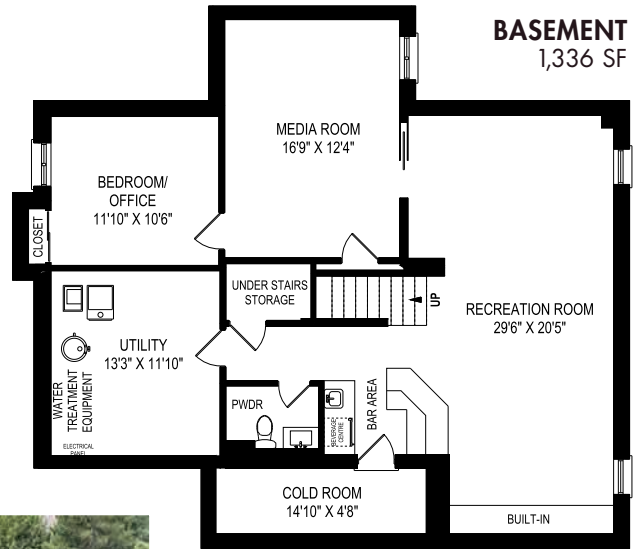

1413 Holly Court

2,439 SF 4+1 Bedroom Home with 4 Bathrooms on an Oversized 48 Ft x 114 Ft, Pie Shaped Lot Backing onto Golden Meadow Park
 Enjoy Living on a Quiet, Family Friendly Court, Close to Morrison Valley Ravine/Trails, Top Schools, Shopping, GO Train & HWYs

MAIN FLOOR
1,269 SF

2ND FLOOR
1,170 SF

BASEMENT
1,336 SF

TOTAL LIVING SPACE
3,805 SF

Scan For HD Video Tour
& More Information

Jeff Johnston

Sales Representative, B.A., SRS
 RE/MAX Hall of Fame - RE/MAX Platinum Club 2014 - 2018
 RE/MAX 100% Club 2007 - 2018