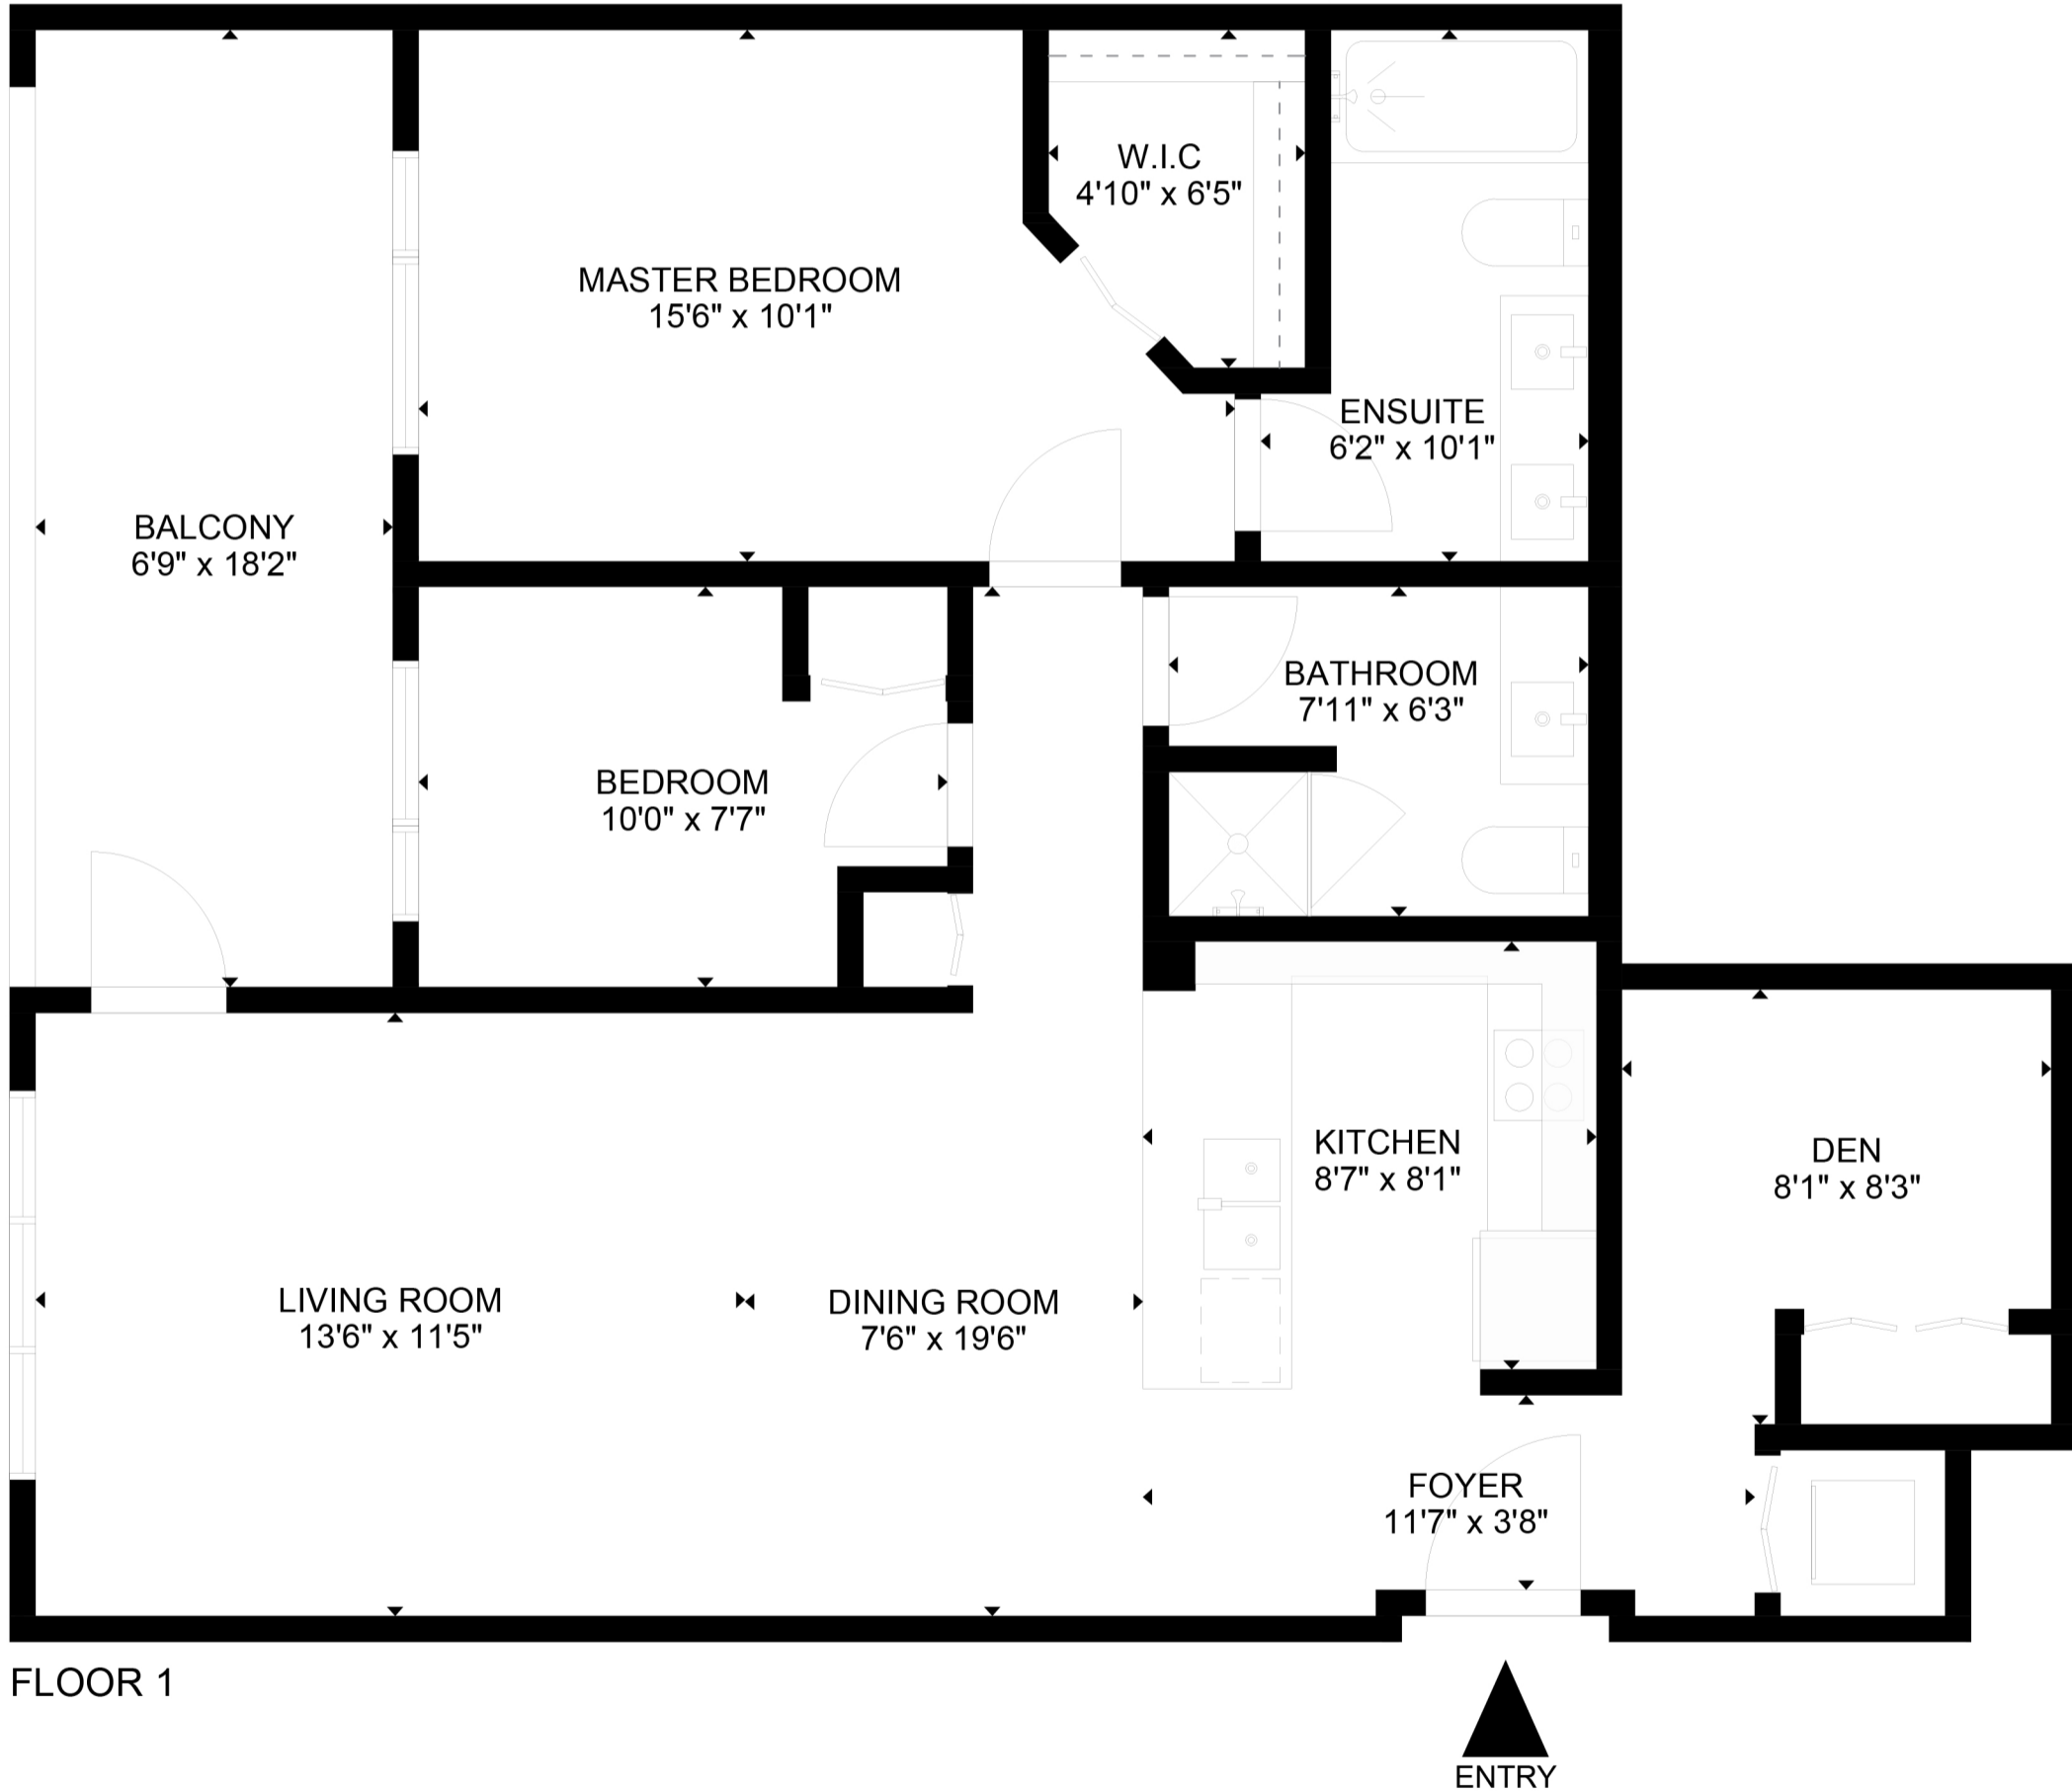

316-9877 UNIVERSITY CRES BURNABY

GROSS INTERNAL AREA

FLOOR 1: 958 SQ. FT.

TOTAL: 958 SQ. FT.

EXCLUDED AREAS

BALCONY: 129 SQ. FT.

SIZE AND DIMENSIONS ARE APPROXIMATE, ACTUAL MAY VARY

3D Virtual tour