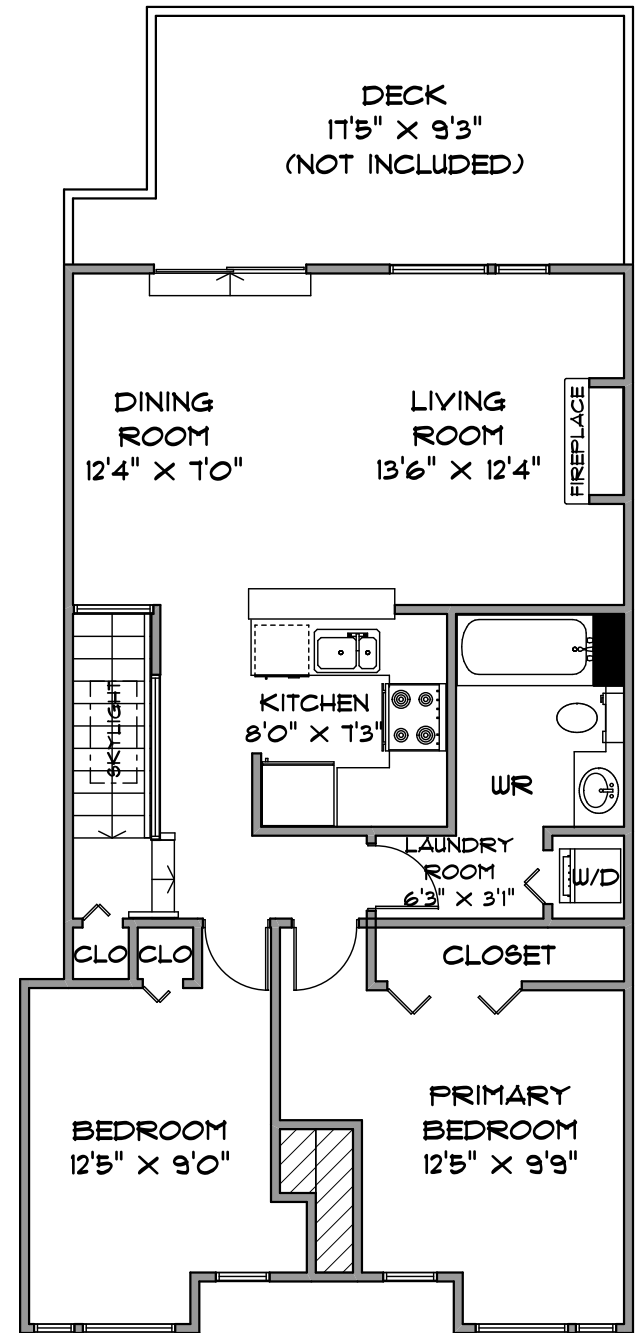

UNIT 401-2768 CRANBERRY DRIVE  
VANCOUVER

JOE VALLEE  
RE/MAX CREST REALTY LTD.  
604-602-1111

SQUARE FOOTAGE  
MAIN LEVEL 845  
LOWER LEVEL 61  
TOTAL 906

DECK 182

LOWER LEVEL 61 SQ. FT.

MAIN LEVEL 845 SQ. FT.

MEASUREMENTS SHOULD BE CONSIDERED  
APPROXIMATE AND ARE FOR  
PROMOTIONAL USE ONLY.

E & O Insured

T78-231-6542 JAN. 2024