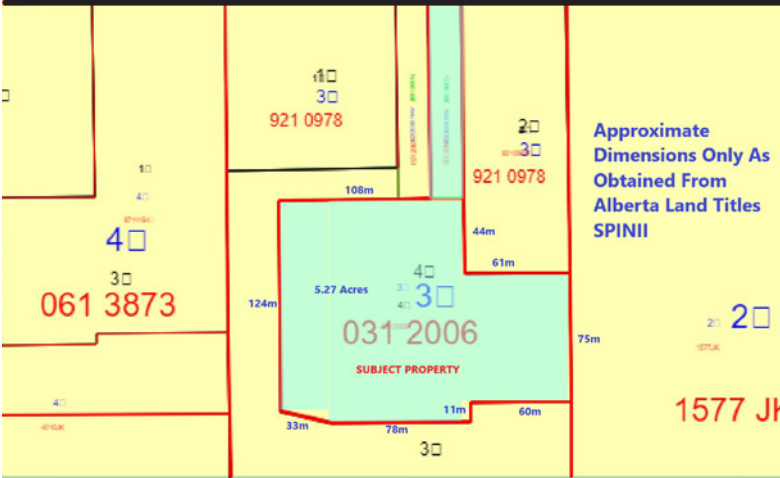

64083 198 Ave W

Chris Zaharko
Associate

ROYAL LEPAGE
Benchmark
INDEPENDENTLY OWNED AND OPERATED, BROKER