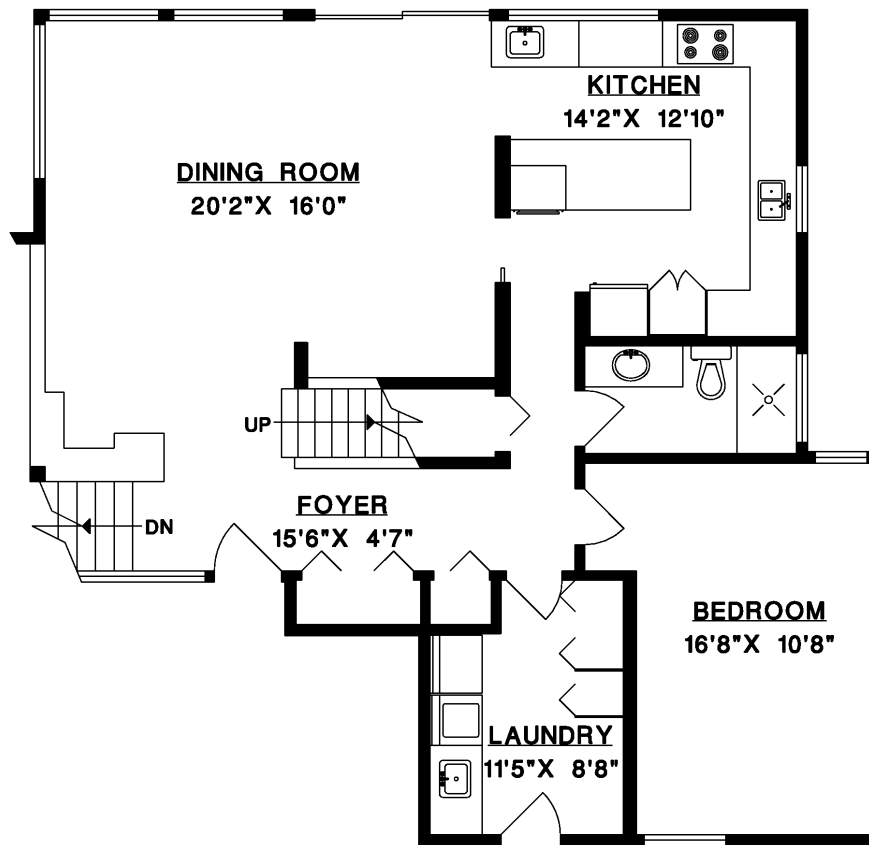

**LOWER FLOOR**

**MAIN FLOOR**

**UPPER FLOOR**

**OUT BUILDING**

**SUE AND SARAH'S  
HOMES**

info@sueandsarahshomes.com  
www.sueandsarahshomes.com

5614 INDIAN RIVER DRIVE  
NORTH VANCOUVER

MAIN FLOOR	1,168 SQ.FT.
UPPER FLOOR	403 SQ.FT.
LOWER FLOOR	353 SQ.FT.
<b>TOTAL</b>	<b>1,924 SQ.FT.</b>
OUT BUILDING	548 SQ.FT.