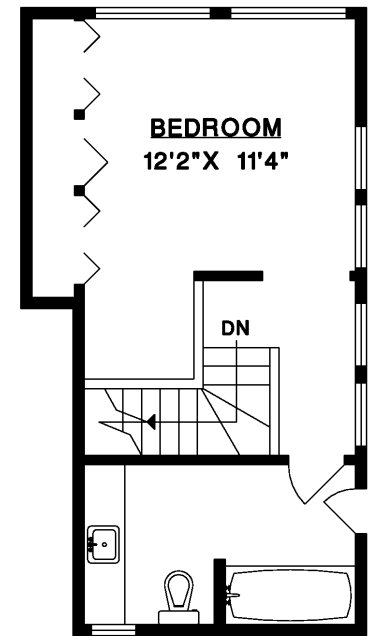

**LOWER FLOOR**

**MAIN FLOOR**

**UPPER FLOOR**

**OUT BUILDING**

**SUE AND SARAH'S  
HOMES**

info@sueandsarahshomes.com  
www.sueandsarahshomes.com

5614 INDIAN RIVER DRIVE  
NORTH VANCOUVER

MAIN FLOOR	1,168 SQ.FT.
UPPER FLOOR	403 SQ.FT.
LOWER FLOOR	353 SQ.FT.
<b>TOTAL</b>	<b>1,924 SQ.FT.</b>
OUT BUILDING	548 SQ.FT.