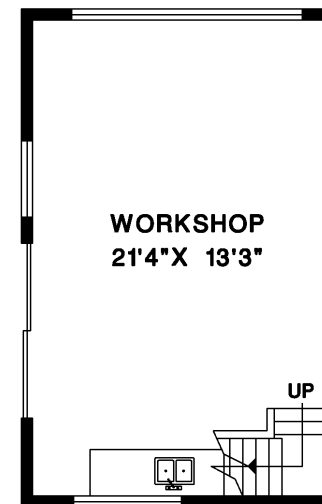

**LOWER FLOOR**

**MAIN FLOOR**

**UPPER FLOOR**

**OUT BUILDING**

**SUE AND SARAH'S  
HOMES**

info@sueandsarahshomes.com  
www.sueandsarahshomes.com

5614 INDIAN RIVER DRIVE  
NORTH VANCOUVER

MAIN FLOOR	1,168 SQ.FT.
UPPER FLOOR	403 SQ.FT.
LOWER FLOOR	353 SQ.FT.
<b>TOTAL</b>	<b>1,924 SQ.FT.</b>
OUT BUILDING	548 SQ.FT.