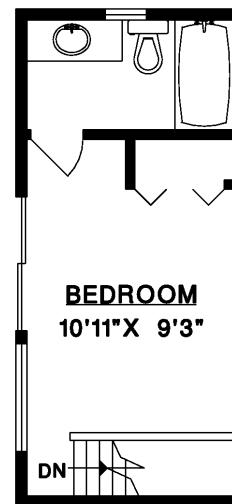

**LOWER FLOOR**

**MAIN FLOOR**

**UPPER FLOOR**

**OUT BUILDING**

**SUE AND SARAH'S  
HOMES**

info@sueandsarahshomes.com  
www.sueandsarahshomes.com

5614 INDIAN RIVER DRIVE  
NORTH VANCOUVER

MAIN FLOOR	1,168 SQ.FT.
UPPER FLOOR	403 SQ.FT.
LOWER FLOOR	353 SQ.FT.
<b>TOTAL</b>	<b>1,924 SQ.FT.</b>
OUT BUILDING	548 SQ.FT.