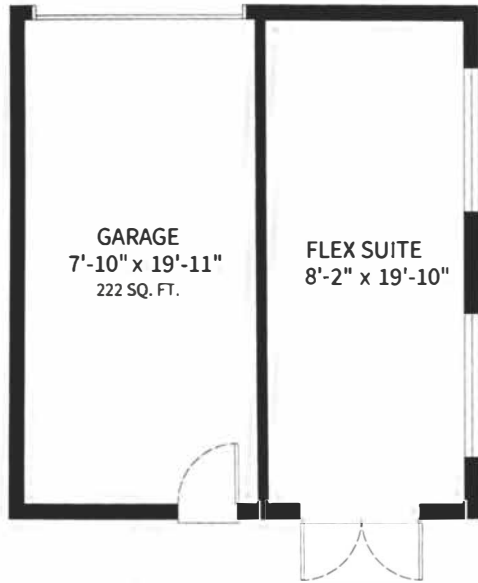

Sue Johnson
Personal Real Estate Corporation | 604.802.2200
Sarah Thompson
Personal Real Estate Corporation | 604.785.8000
David Thompson
Real Estate Agent | 604.346.1862
Bryanna Baker
Real Estate Agent | 604.928.8777

FLEX SUITE PLAN
Ceiling Height: 9'-9"

Square Footage
Upper Floor: 805 SQ. FT.
Main Floor: 800 SQ. FT.
Flex Suite: 197 SQ. FT.
Total Living Space: 1802 SQ. FT.