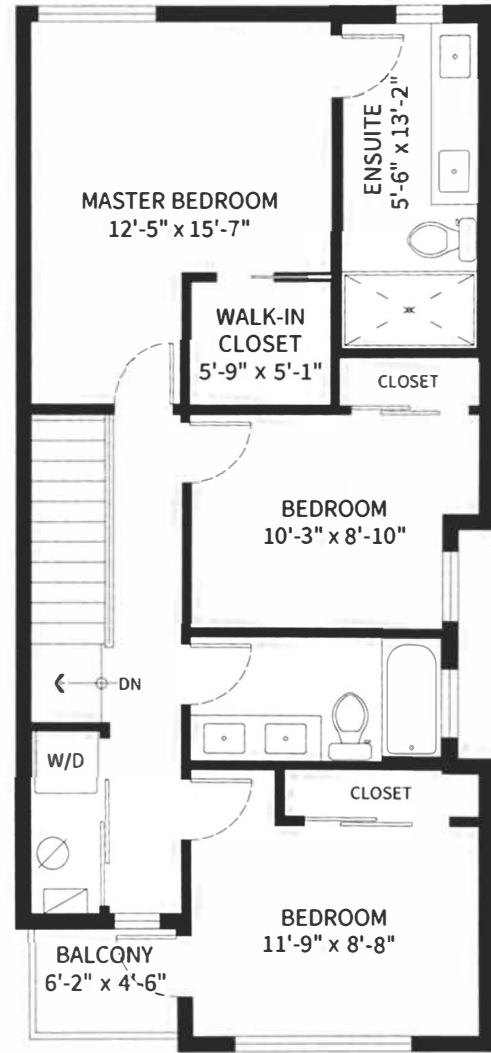

Sue Johnson
Personal Real Estate Corporation | 604.802.2200
Sarah Thompson
Personal Real Estate Corporation | 604.785.8000
David Thompson
Real Estate Agent | 604.346.1862
Bryanna Baker
Real Estate Agent | 604.928.8777

Square Footage
Upper Floor: 805 SQ. FT.
Main Floor: 800 SQ. FT.
Flex Suite: 197 SQ. FT.
Total Living Space: 1802 SQ. FT.