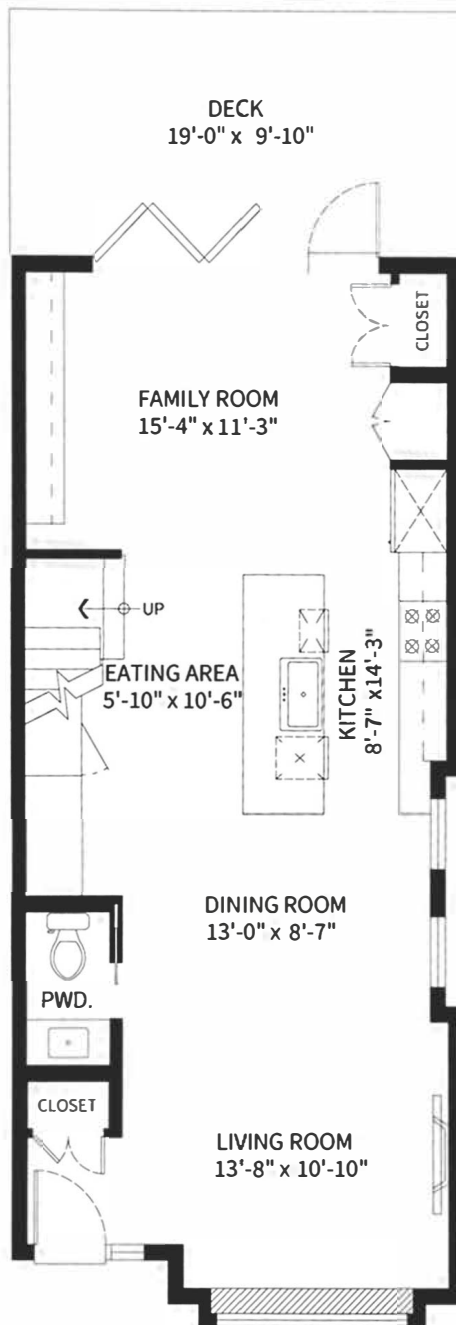

MAIN FLOOR PLAN
Ceiling Height: 9'-9"