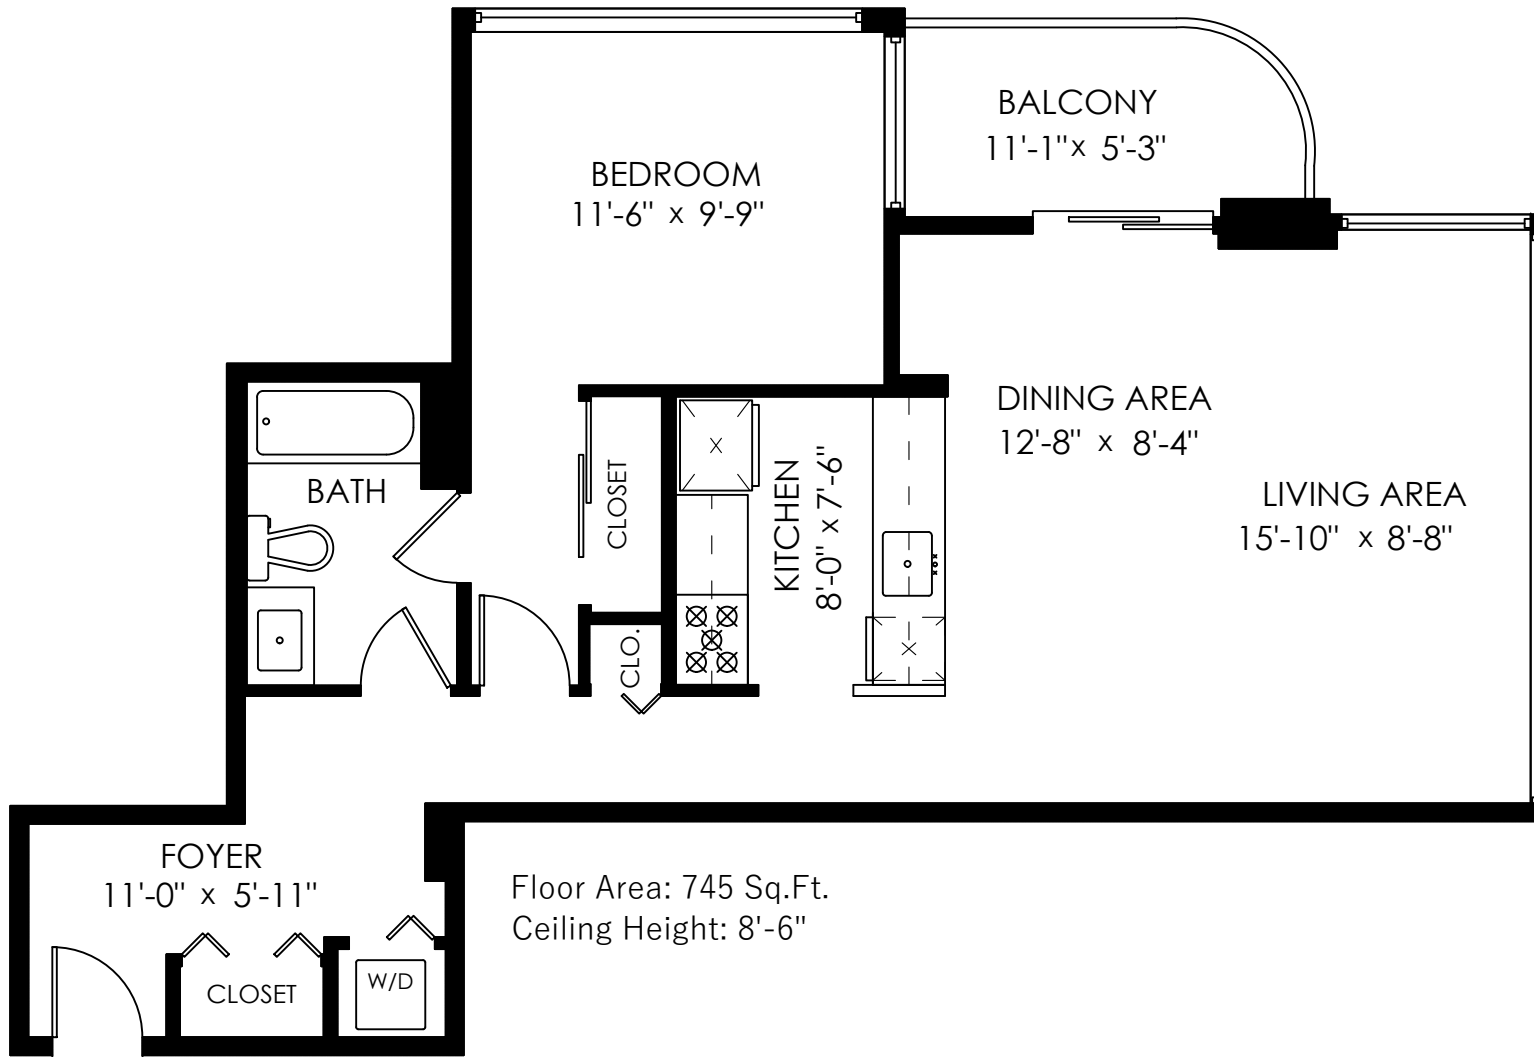

Floor Area: 745 Sq.Ft.
Ceiling Height: 8'-6"