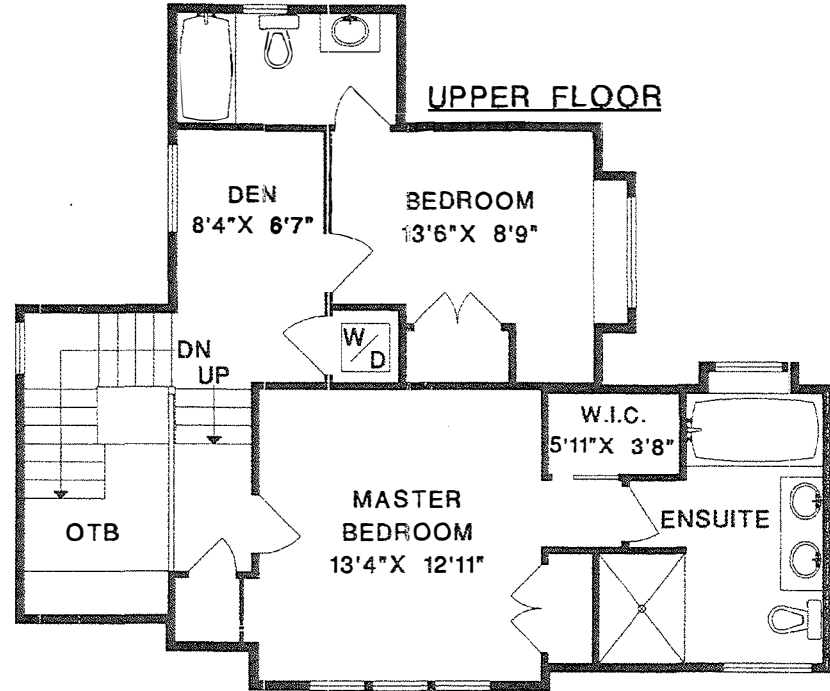

1961 W. 12TH AVE.,
VANCOUVER, B.C.

COACH HOUSE

UPPER FLOOR	768	SQ. FT.
MAIN FLOOR	755	SQ. FT.
TOTAL	1523	SQ. FT.

GARAGE 164 SQ. FT.

*Measurements taken to the exterior of exterior walls, and center of demising walls.