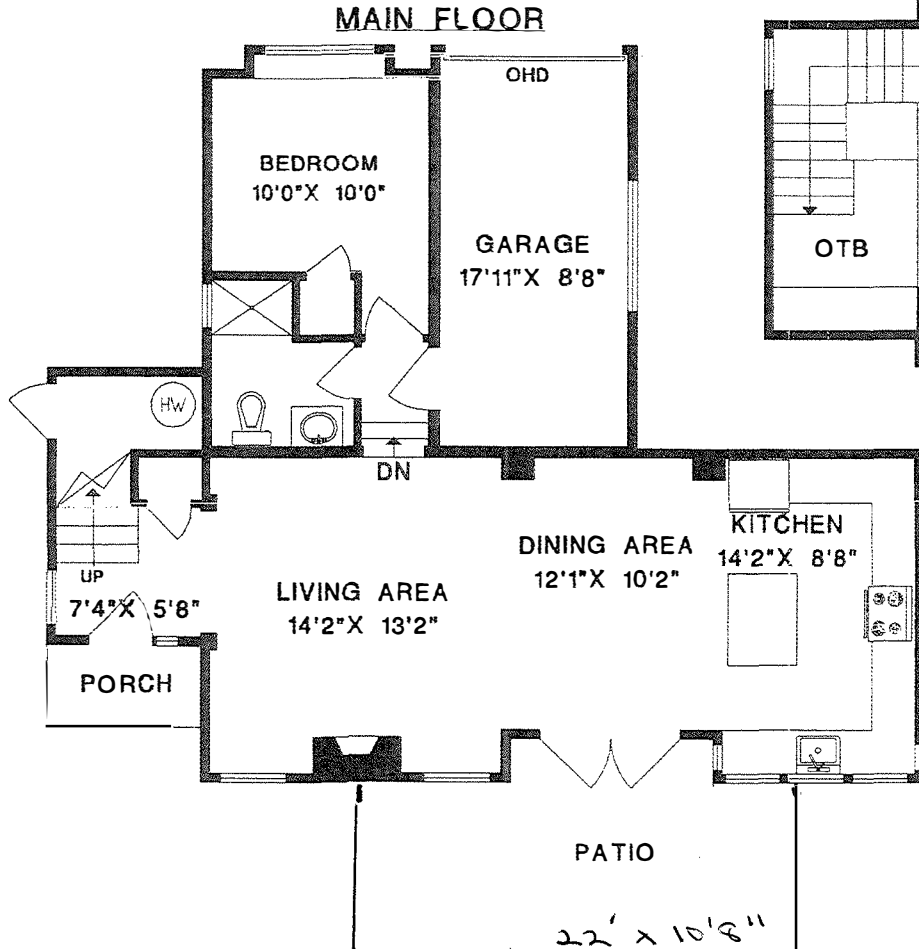

1961 W. 12TH AVE.,
VANCOUVER, B.C.

COACH HOUSE

UPPER FLOOR	768	SQ. FT.
MAIN FLOOR	755	SQ. FT.
TOTAL	1523	SQ. FT.

GARAGE 164 SQ. FT.

*Measurements taken to the exterior of exterior walls, and center of demising walls.