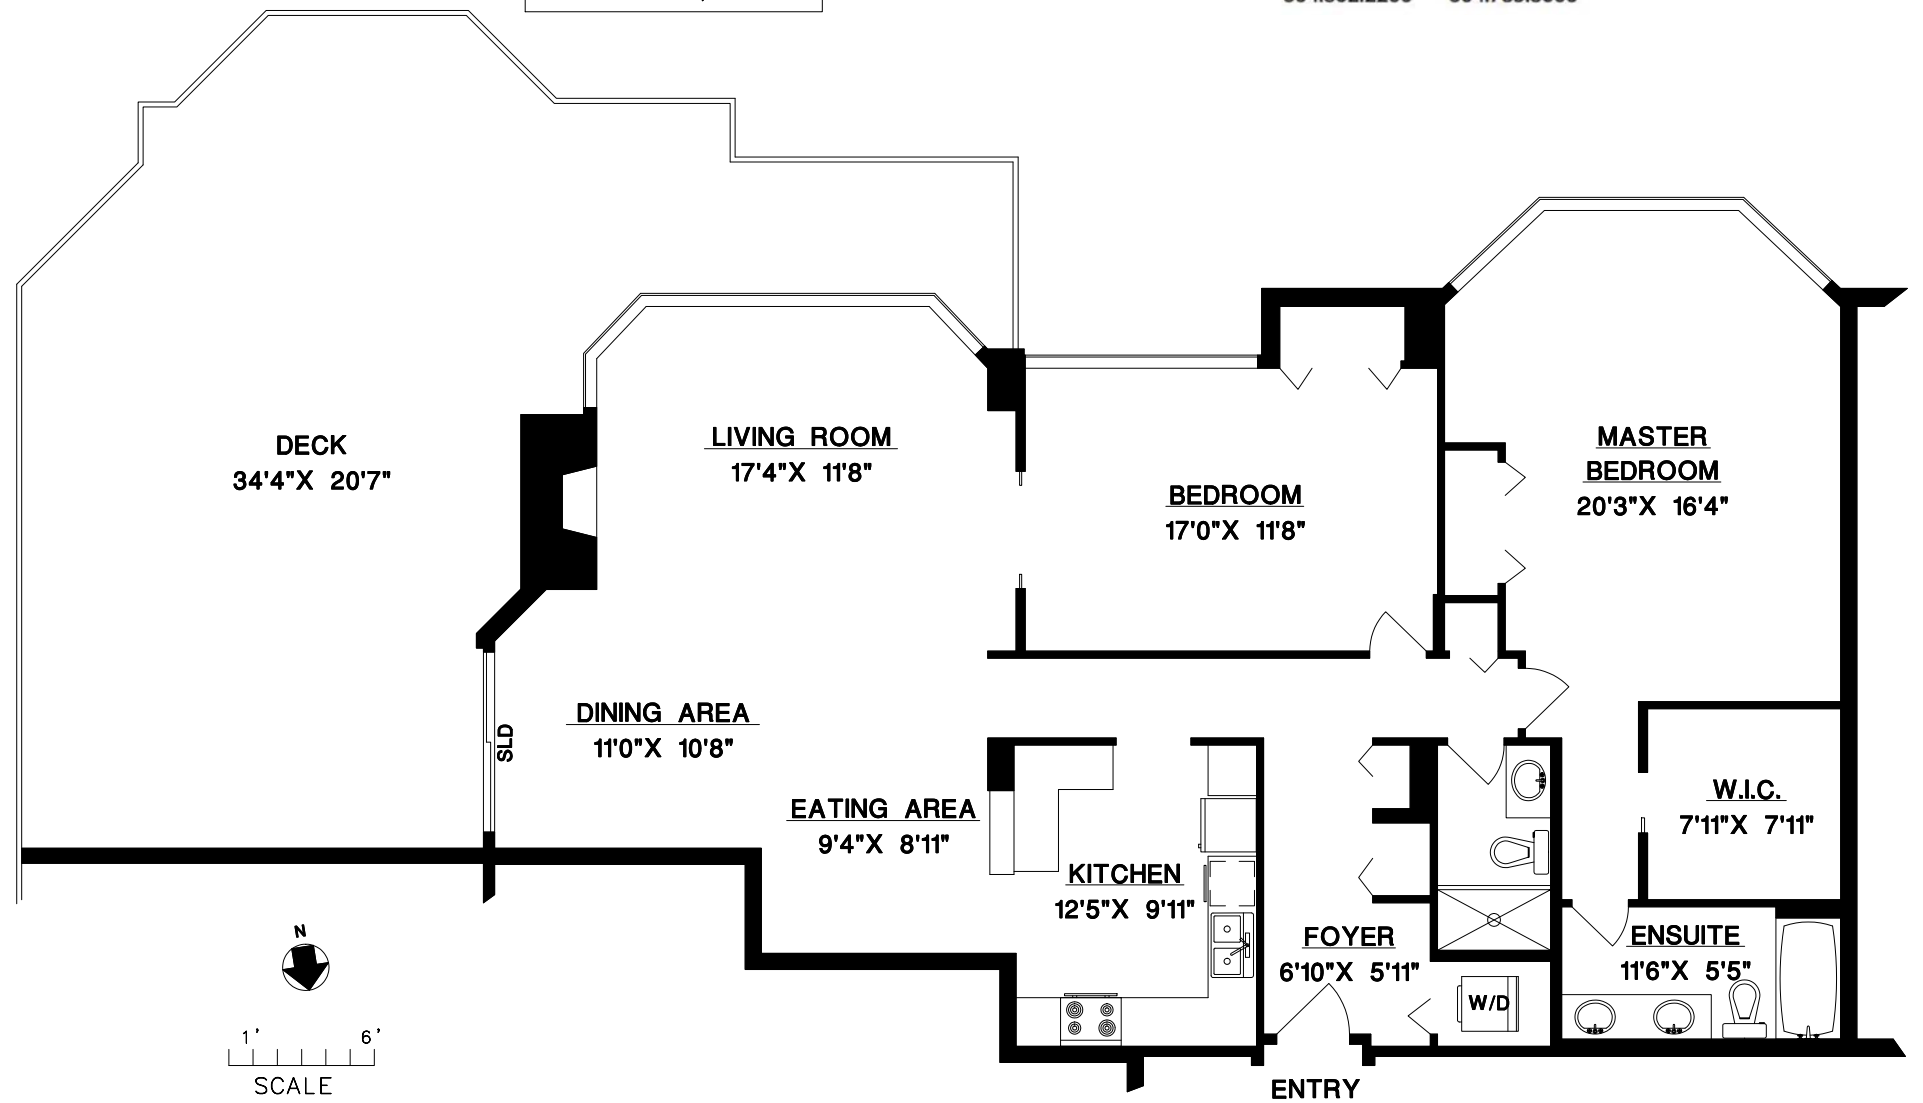

#709 - 1490 PENNYFARTHING DRIVE
VANCOUVER, B.C.

* TOTAL 1597 SQ. FT.

DECK 804 SQ. FT.

*Area calculations obtained from
LTO, NW, Strata Plan VR1291, SL294,
Dated: Feb.17, 1986

info@sueandsarahshomes.com
sueandsarahshomes.com

Sue Johnson* and Sarah Thompson*
604.802.2200 604.785.8000

N
1' 6'
SCALE
MEASURE MASTERS
VANCOUVER, B.C.
(604) 931-8585