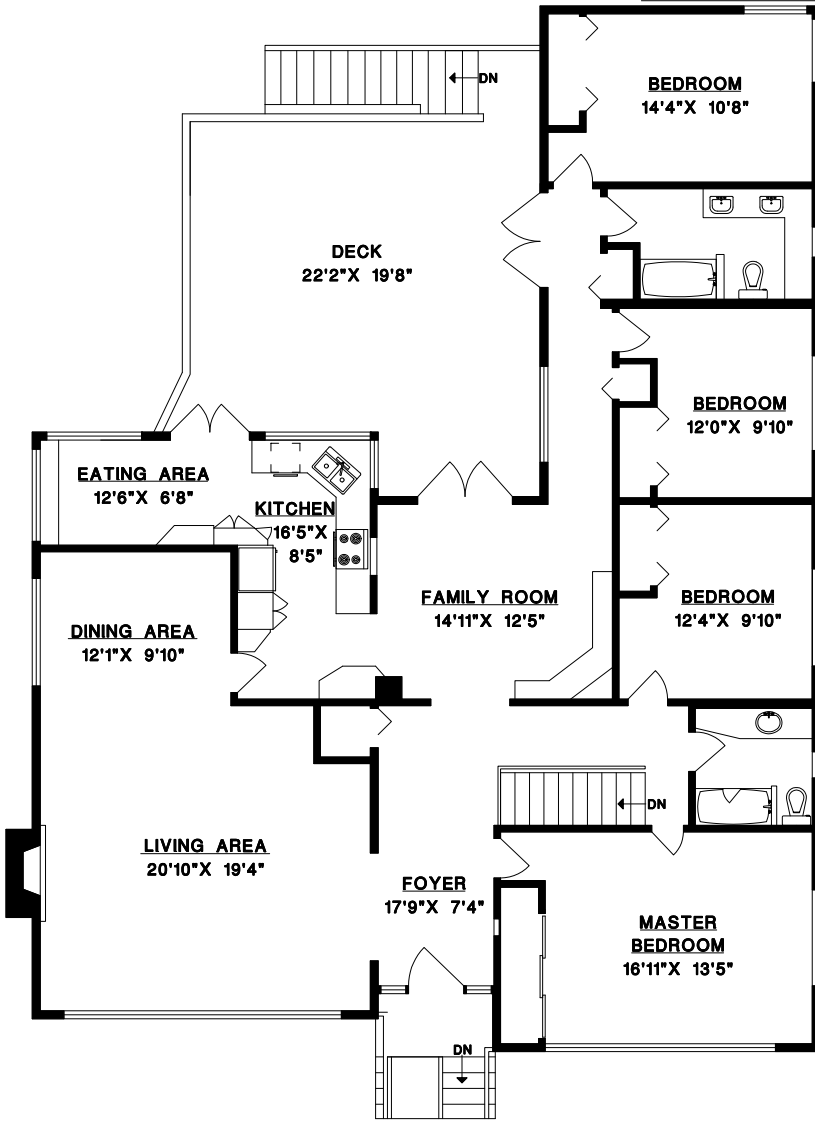

MAIN FLOOR

info@sueandsarahshomes.com

sueandsarahshomes.com

Sue Johnson* and Sarah Thompson*
604.802.2200 604.785.8000

**1770 KNOX RD.
VANCOUVER, B.C.**

MAIN FLOOR	2319 SQ. FT.
LOWER FLOOR	1567 SQ. FT.
TOTAL	3886 SQ. FT.

GARAGE	268 SQ. FT.
DECK	499 SQ. FT.
PORCH	30 SQ. FT.
CARPORT	986 SQ. FT.

LOWER FLOOR