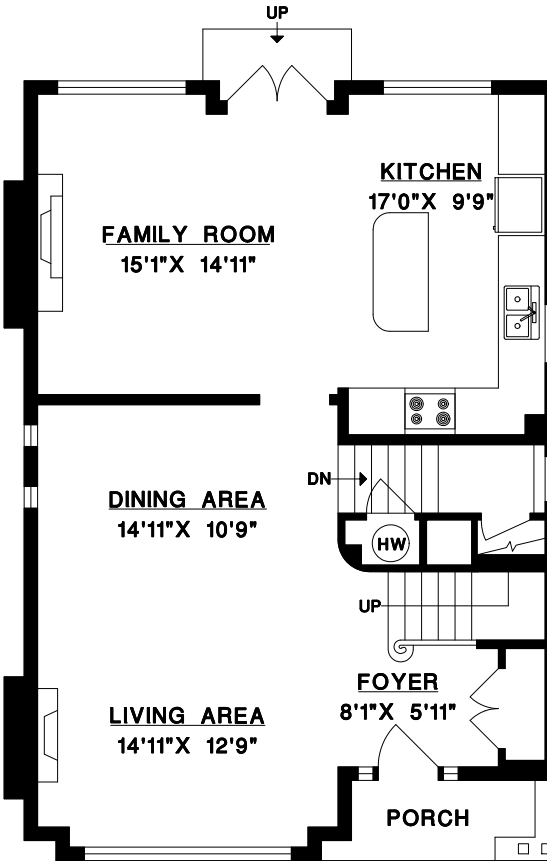

TOP FLOOR	227	SQ. FT.
UPPER FLOOR	907	SQ. FT.
MAIN FLOOR	988	SQ. FT.
LOWER FLOOR	41	SQ. FT.
TOTAL	2163	SQ. FT.

GARAGE	450	SQ. FT.
BALCONY 1	42	SQ. FT.
BALCONY 2	92	SQ. FT.
BALCONY 3	18	SQ. FT.
GREENHOUSE	71	SQ. FT.

TOP FLOOR

MAIN FLOOR

LOWER FLOOR

UPPER FLOOR

MEASURE MASTERS
VANCOUVER, BC
(604) 631-8586