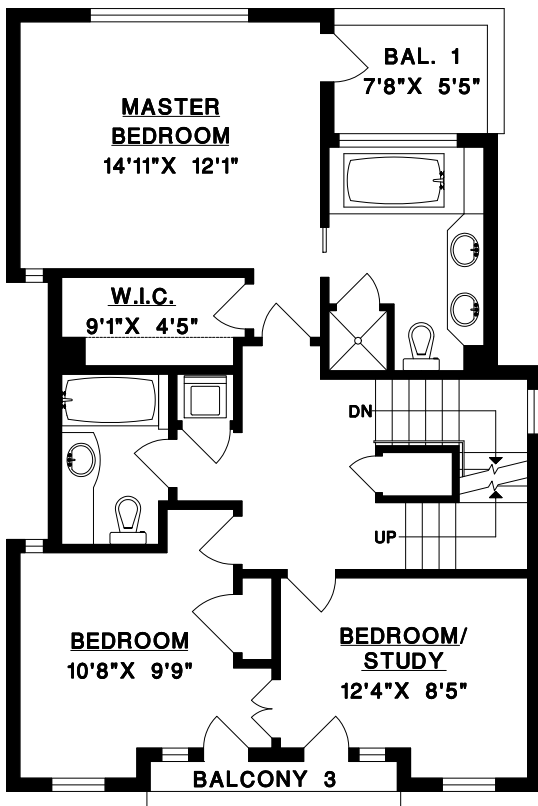

TOP FLOOR	227	SQ. FT.
UPPER FLOOR	907	SQ. FT.
MAIN FLOOR	988	SQ. FT.
LOWER FLOOR	41	SQ. FT.
TOTAL	2163	SQ. FT.

GARAGE	450	SQ. FT.
BALCONY 1	42	SQ. FT.
BALCONY 2	92	SQ. FT.
BALCONY 3	18	SQ. FT.
GREENHOUSE	71	SQ. FT.

TOP FLOOR

MAIN FLOOR

LOWER FLOOR

UPPER FLOOR

MEASURE MASTERS
VANCOUVER, BC
(604) 631-8586