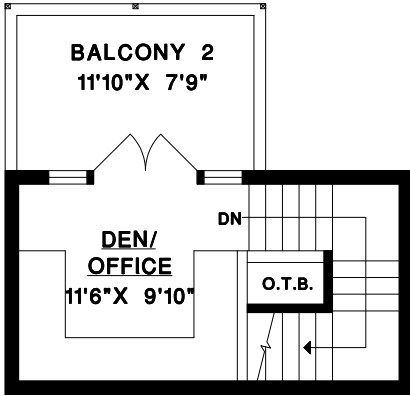

TOP FLOOR	227	SQ. FT.
UPPER FLOOR	907	SQ. FT.
MAIN FLOOR	988	SQ. FT.
LOWER FLOOR	41	SQ. FT.
TOTAL	2163	SQ. FT.

GARAGE	450	SQ. FT.
BALCONY 1	42	SQ. FT.
BALCONY 2	92	SQ. FT.
BALCONY 3	18	SQ. FT.
GREENHOUSE	71	SQ. FT.

TOP FLOOR

MAIN FLOOR

LOWER FLOOR

UPPER FLOOR

MEASURE MASTERS
VANCOUVER, BC
(604) 631-8586