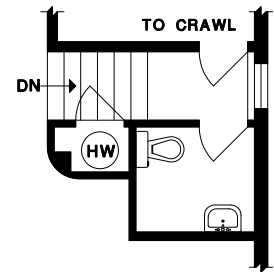

TOP FLOOR	227	SQ. FT.
UPPER FLOOR	907	SQ. FT.
MAIN FLOOR	988	SQ. FT.
LOWER FLOOR	41	SQ. FT.
TOTAL	2163	SQ. FT.

GARAGE	450	SQ. FT.
BALCONY 1	42	SQ. FT.
BALCONY 2	92	SQ. FT.
BALCONY 3	18	SQ. FT.
GREENHOUSE	71	SQ. FT.

TOP FLOOR

MAIN FLOOR

LOWER FLOOR

UPPER FLOOR

MEASURE MASTERS
VANCOUVER, BC
(604) 631-8586