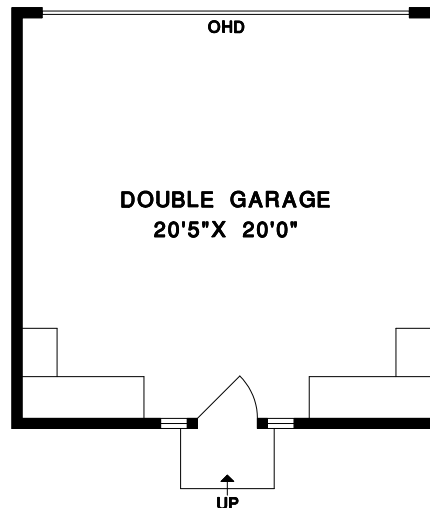

TOP FLOOR	227	SQ. FT.
UPPER FLOOR	907	SQ. FT.
MAIN FLOOR	988	SQ. FT.
LOWER FLOOR	41	SQ. FT.
TOTAL	2163	SQ. FT.

GARAGE	450	SQ. FT.
BALCONY 1	42	SQ. FT.
BALCONY 2	92	SQ. FT.
BALCONY 3	18	SQ. FT.
GREENHOUSE	71	SQ. FT.

TOP FLOOR

MAIN FLOOR

LOWER FLOOR

UPPER FLOOR

MEASURE MASTERS
VANCOUVER, BC
(604) 631-8586